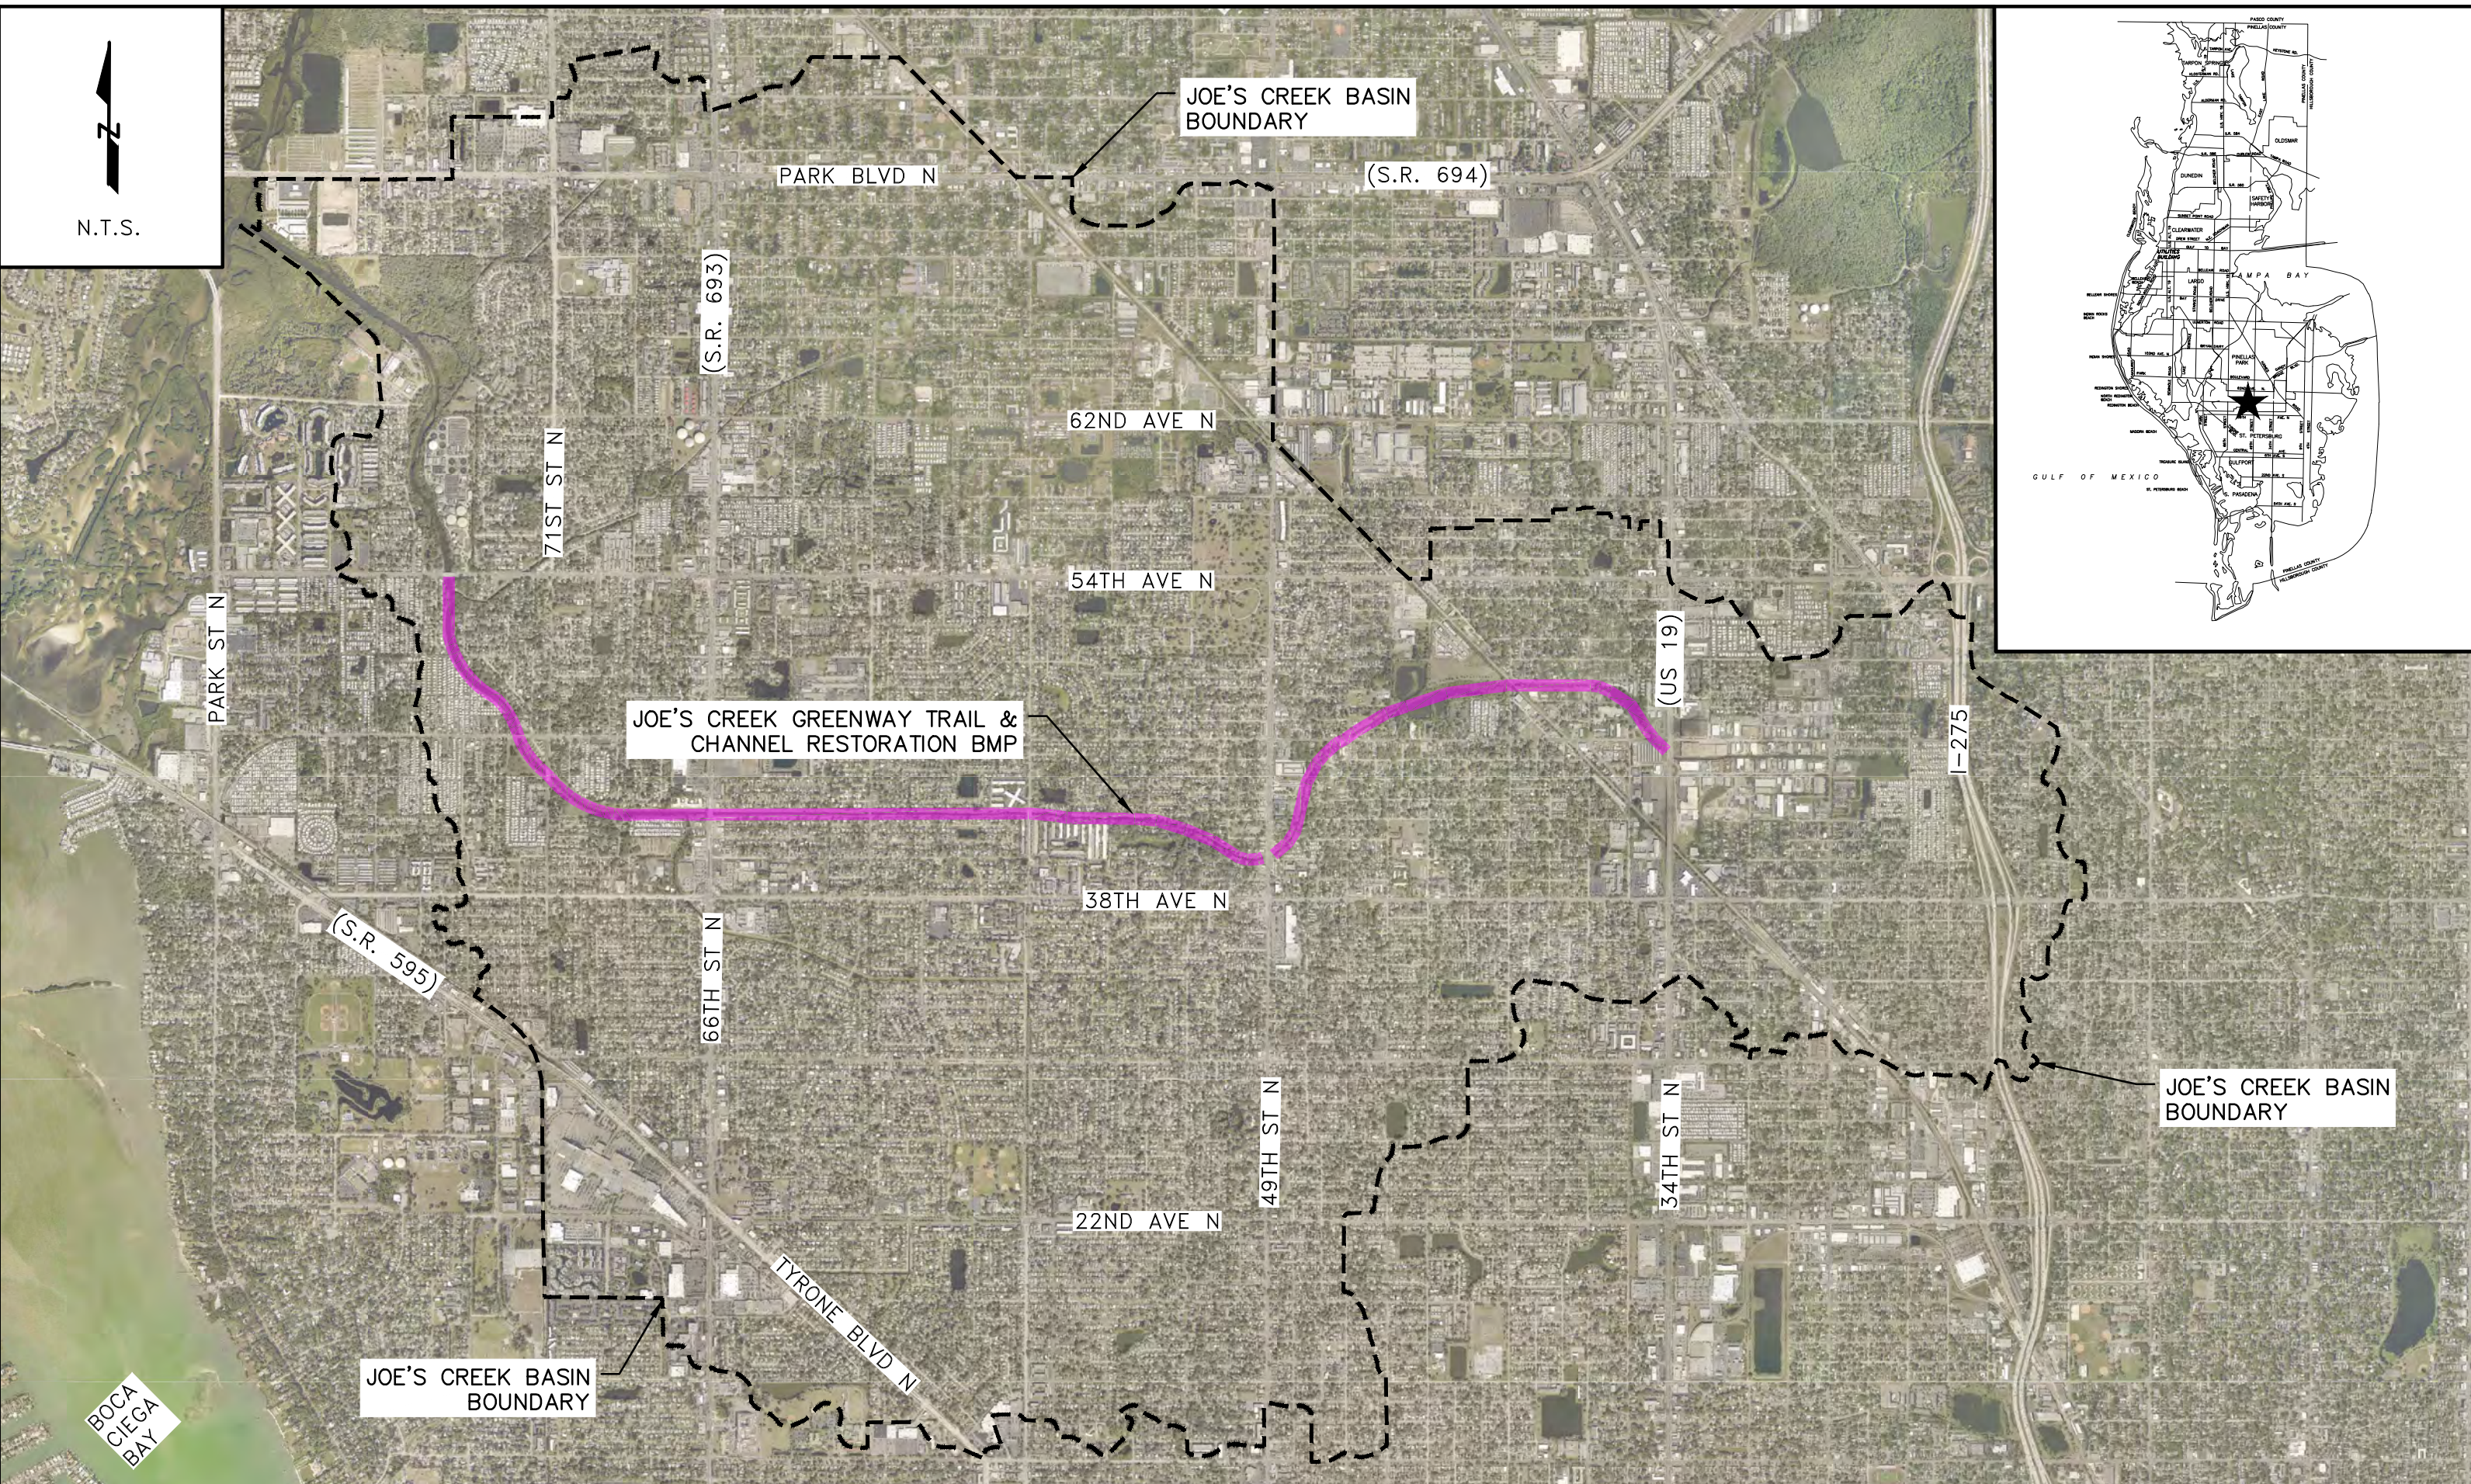

N.T.S.

PROJECT LOCATION MAP – JOE'S CREEK GREENWAY TRAIL AND CHANNEL RESTORATION PROJECT