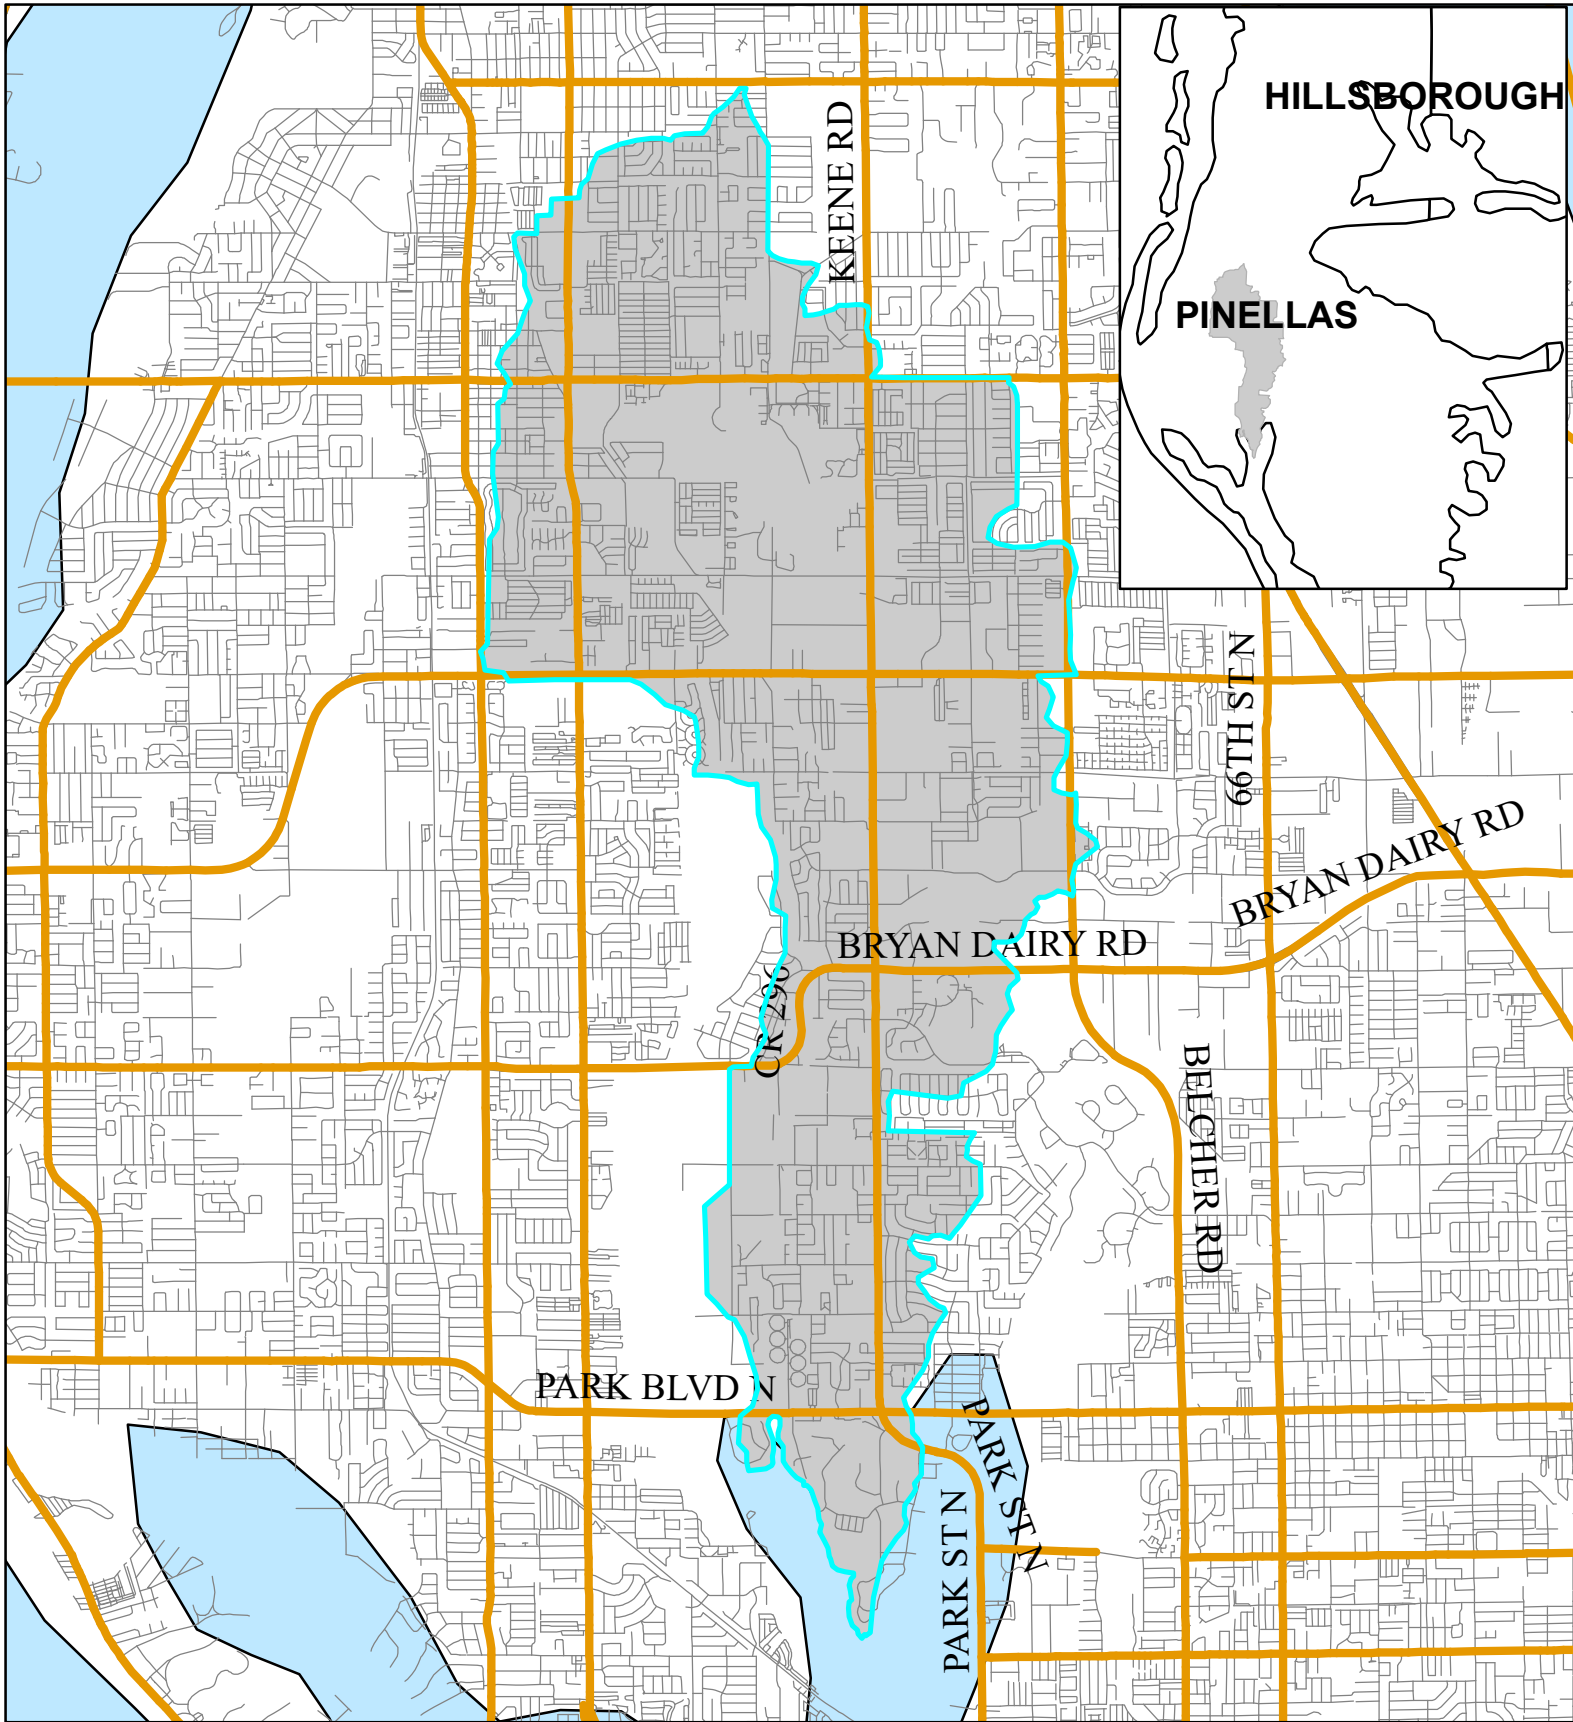

Starkey Road Watershed Management Plan Pinellas County

Legend

- Starkey Road
- Major Roads
- Minor Roads

0 0.425 0.85 1.7 Miles