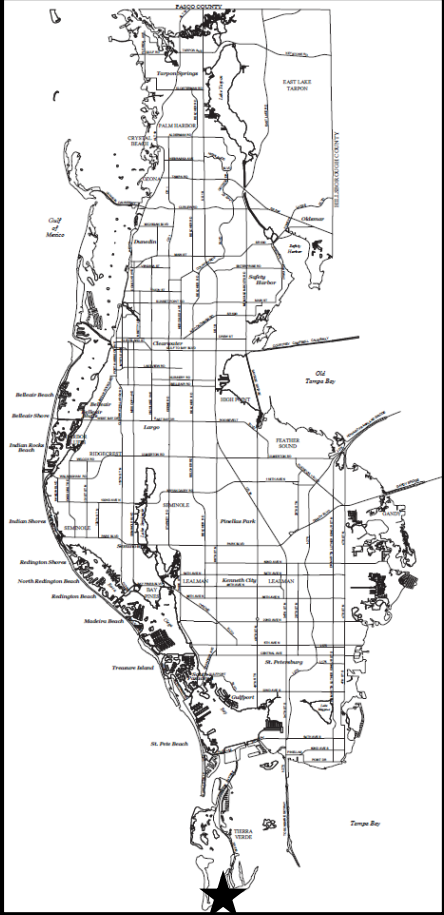

Pinellas Bayway

Pinellas Bayway

I-275

Fort De Soto Park

Project Location

FT DE SOTO BAY PIER REPLACEMENT LOCATION MAP