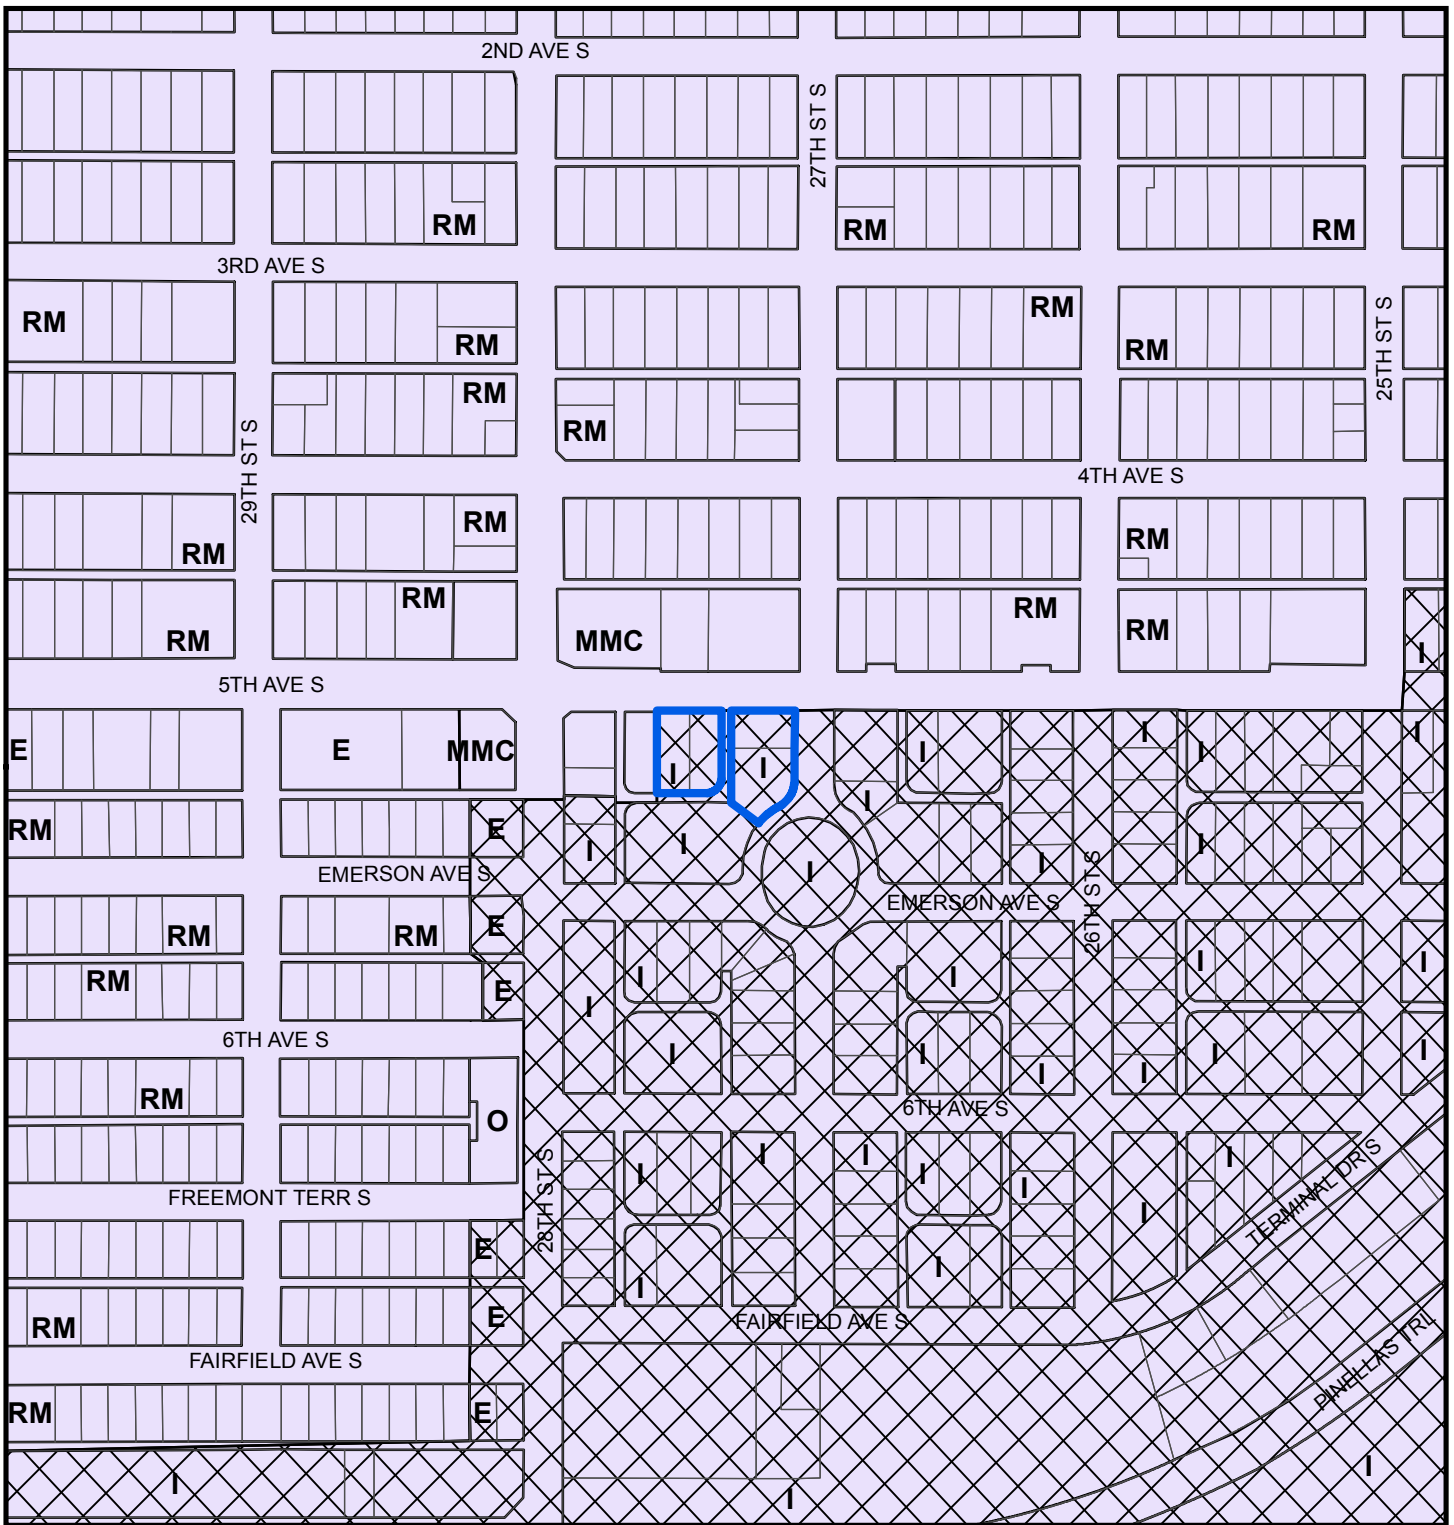

**Map 1 - Location**

**CASE #:** CW18-03

**FROM:** Industrial & Target Employment Center

**AREA:** 0.6 Acres

**JURISDICTION:** St. Petersburg

**TO:** Multimodal Corridor & Target Employment Center

**Map 2 - Current Countywide Plan Map & Jurisdictional Map**

**CASE #:** CW18-03

**FROM:** Industrial & Target Employment Center

**AREA:** 0.6 Acres

**JURISDICTION:** St. Petersburg

**TO:** Multimodal Corridor & Target Employment Center

**LEGEND:**

 St Petersburg

**Map 3 - Aerial**

**CASE #:** CW18-03

**FROM:** Industrial & Target Employment Center

**AREA:** 0.6 Acres

**JURISDICTION:** St. Petersburg

**TO:** Multimodal Corridor & Target Employment Center

### Map 5 - Proposed Countywide Plan Map

**CASE #:** CW18-03      **FROM:** Industrial & Target Employment Center      **AREA:** 0.6 Acres

**JURISDICTION:** St. Petersburg      **TO:** Multimodal Corridor & Target Employment Center