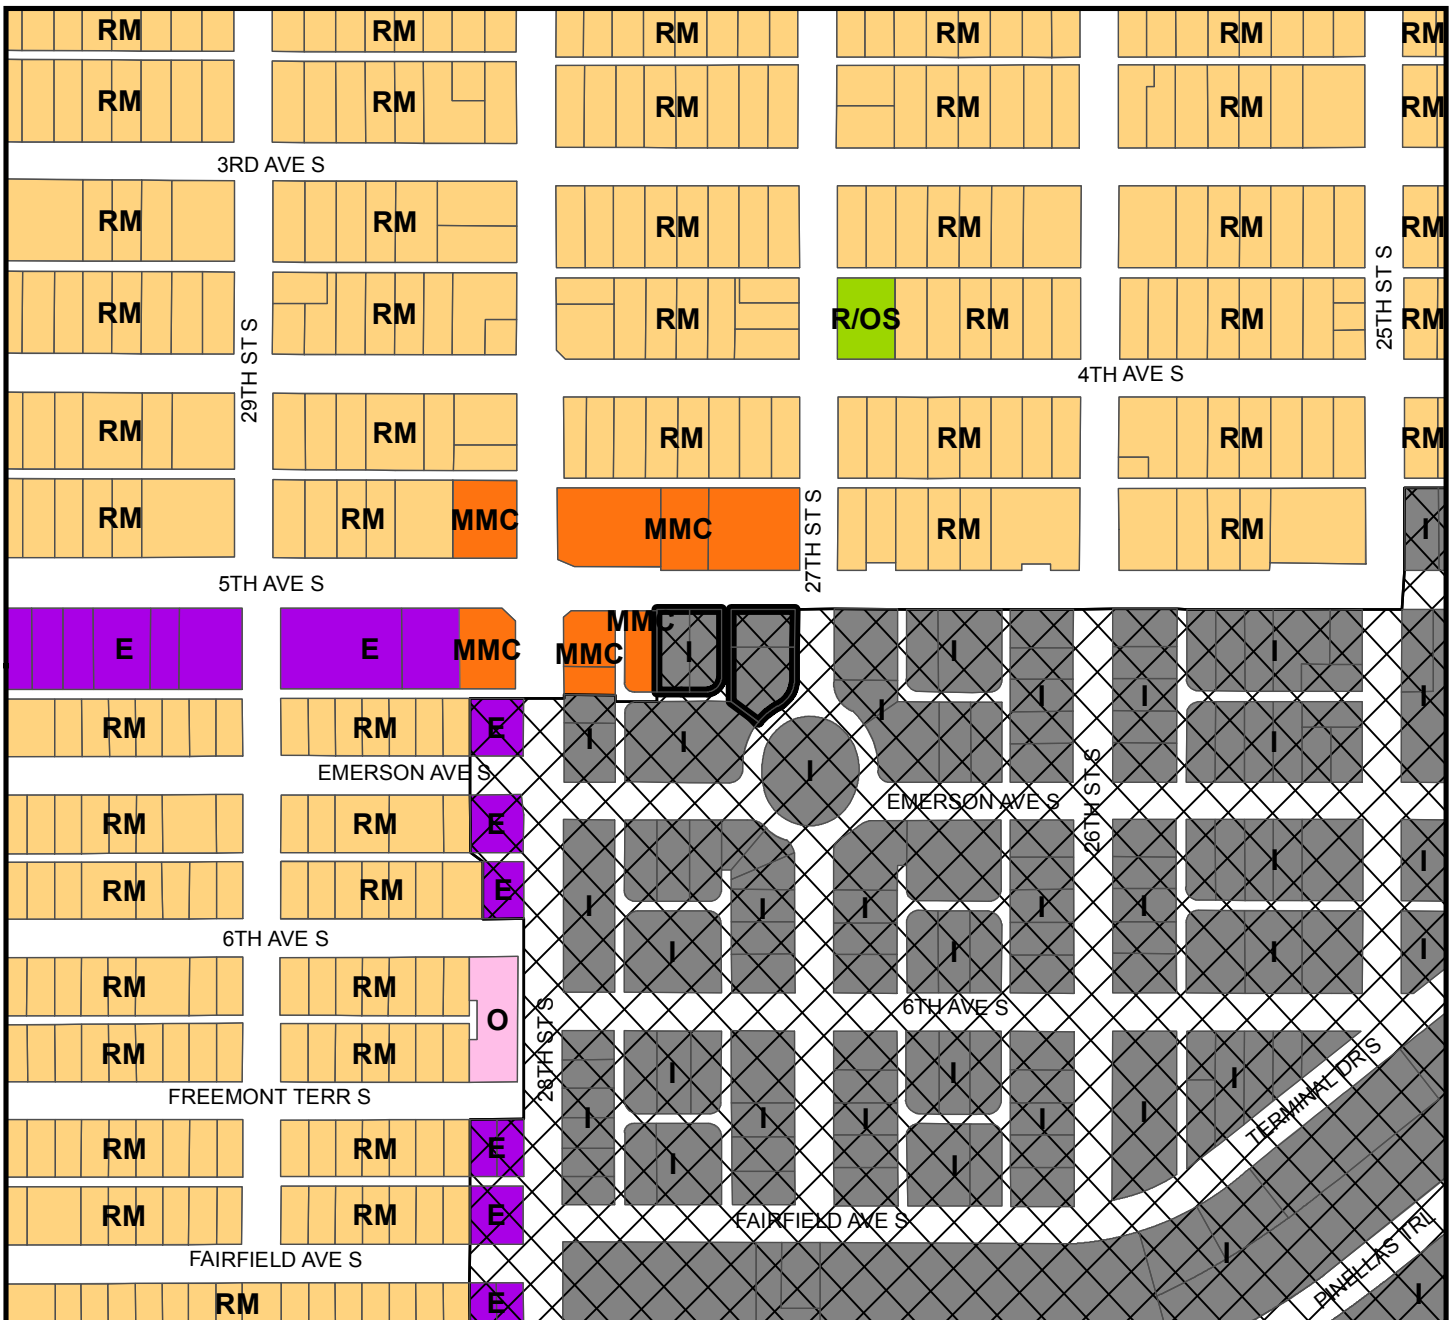

**Map 1 - Location**

**CASE #:** CW18-03

**FROM:** Industrial & Target Employment Center

**AREA:** 0.6 Acres

**JURISDICTION:** St. Petersburg

**TO:** Multimodal Corridor & Target Employment Center

**Map 2 - Current Countywide Plan Map & Jurisdictional Map**

**CASE #:** CW18-03

**FROM:** Industrial & Target Employment Center

**AREA:** 0.6 Acres

**JURISDICTION:** St. Petersburg

**TO:** Multimodal Corridor & Target Employment Center

**LEGEND:**

 St Petersburg

**Map 3 - Aerial**

**CASE #:** CW18-03

**FROM:** Industrial & Target Employment Center

**AREA:** 0.6 Acres

**JURISDICTION:** St. Petersburg

**TO:** Multimodal Corridor & Target Employment Center

### Countywide Plan Map Categories

- Residential Medium
- Employment
- Recreation/Open Space
- Office
- Industrial
- Multimodal Corridor
- Target Employment Center