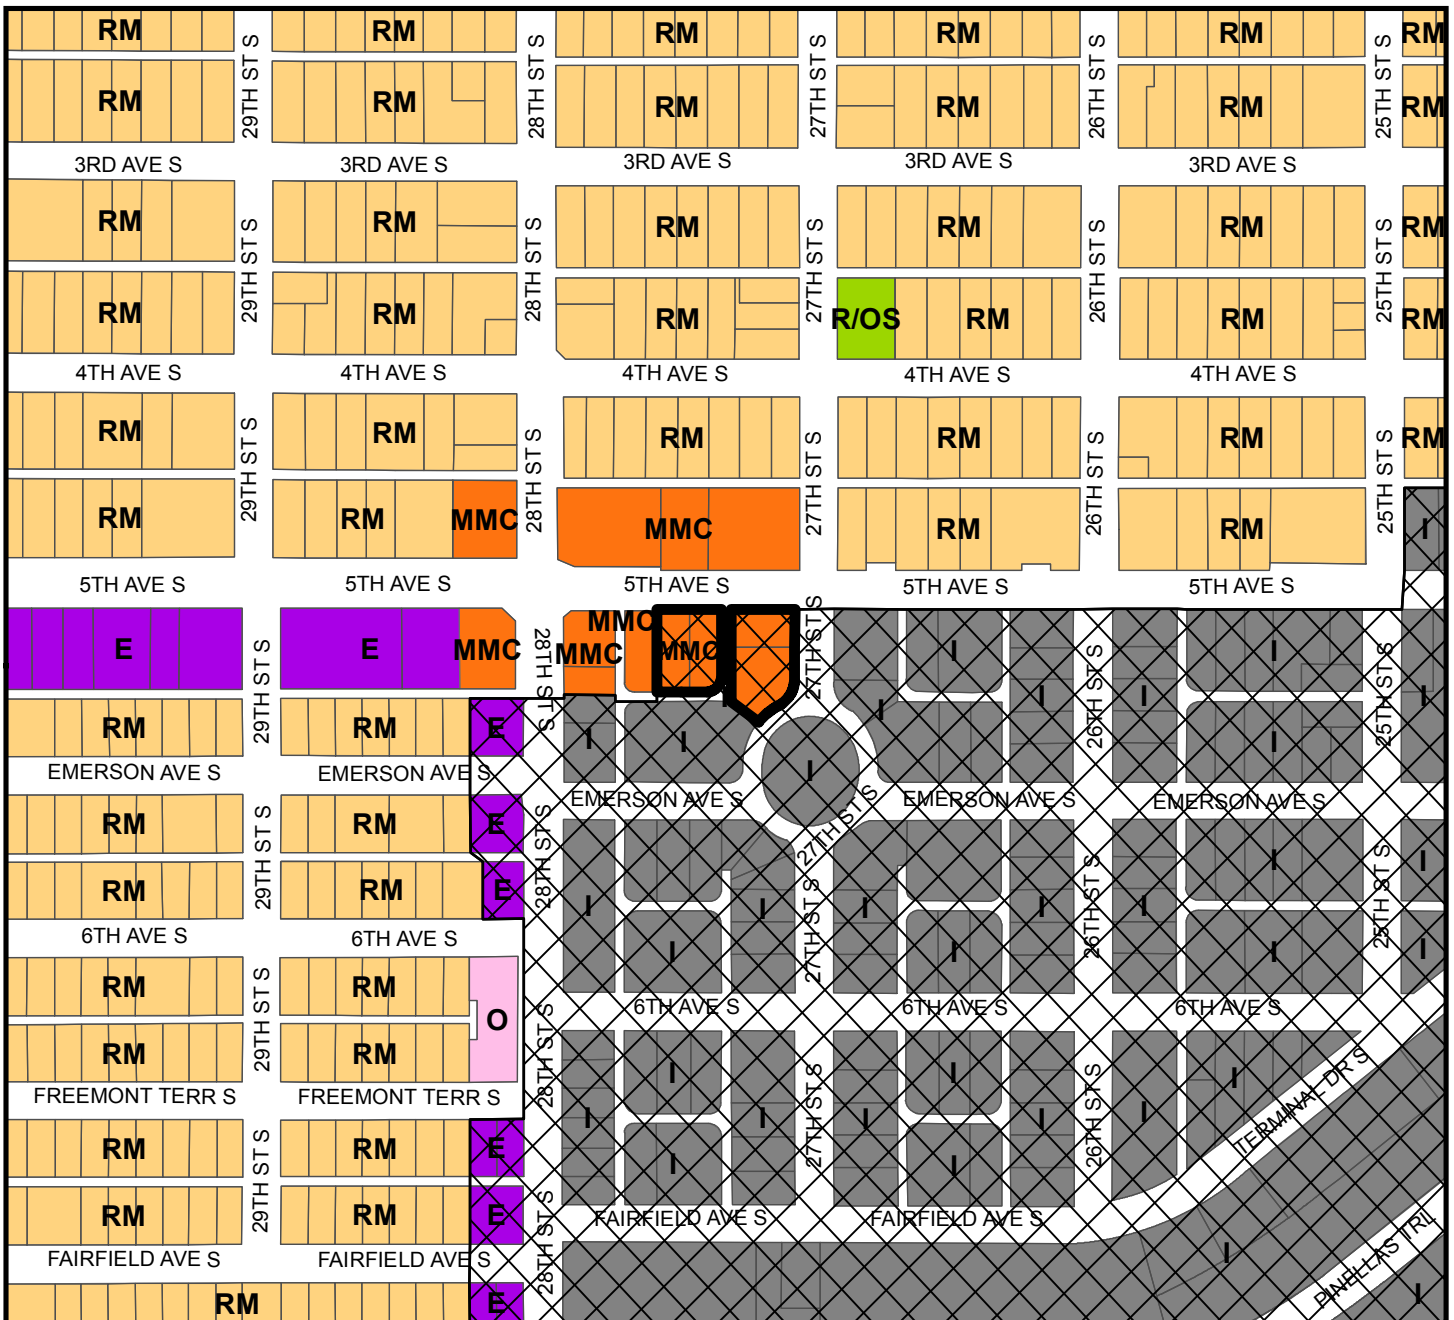

**Map 1 - Location**

**CASE #:** CW18-03

**FROM:** Industrial & Target Employment Center

**AREA:** 0.6 Acres

**JURISDICTION:** St. Petersburg

**TO:** Multimodal Corridor & Target Employment Center

**Map 2 - Current Countywide Plan Map & Jurisdictional Map**

### Countywide Plan Map Categories

- Residential Medium
- Employment
- Recreation/Open Space
- Office
- Industrial
- Multimodal Corridor
- Target Employment Center

### Map 4 - Current Countywide Plan Map

**CASE #:** CW18-03      **FROM:** Industrial & Target Employment Center      **AREA:** 0.6 Acres

**JURISDICTION:** St. Petersburg      **TO:** Multimodal Corridor & Target Employment Center

### Countywide Plan Map Categories

- Residential Medium
- Employment
- Recreation/Open Space
- Office
- Industrial
- Multimodal Corridor
- Target Employment Centers