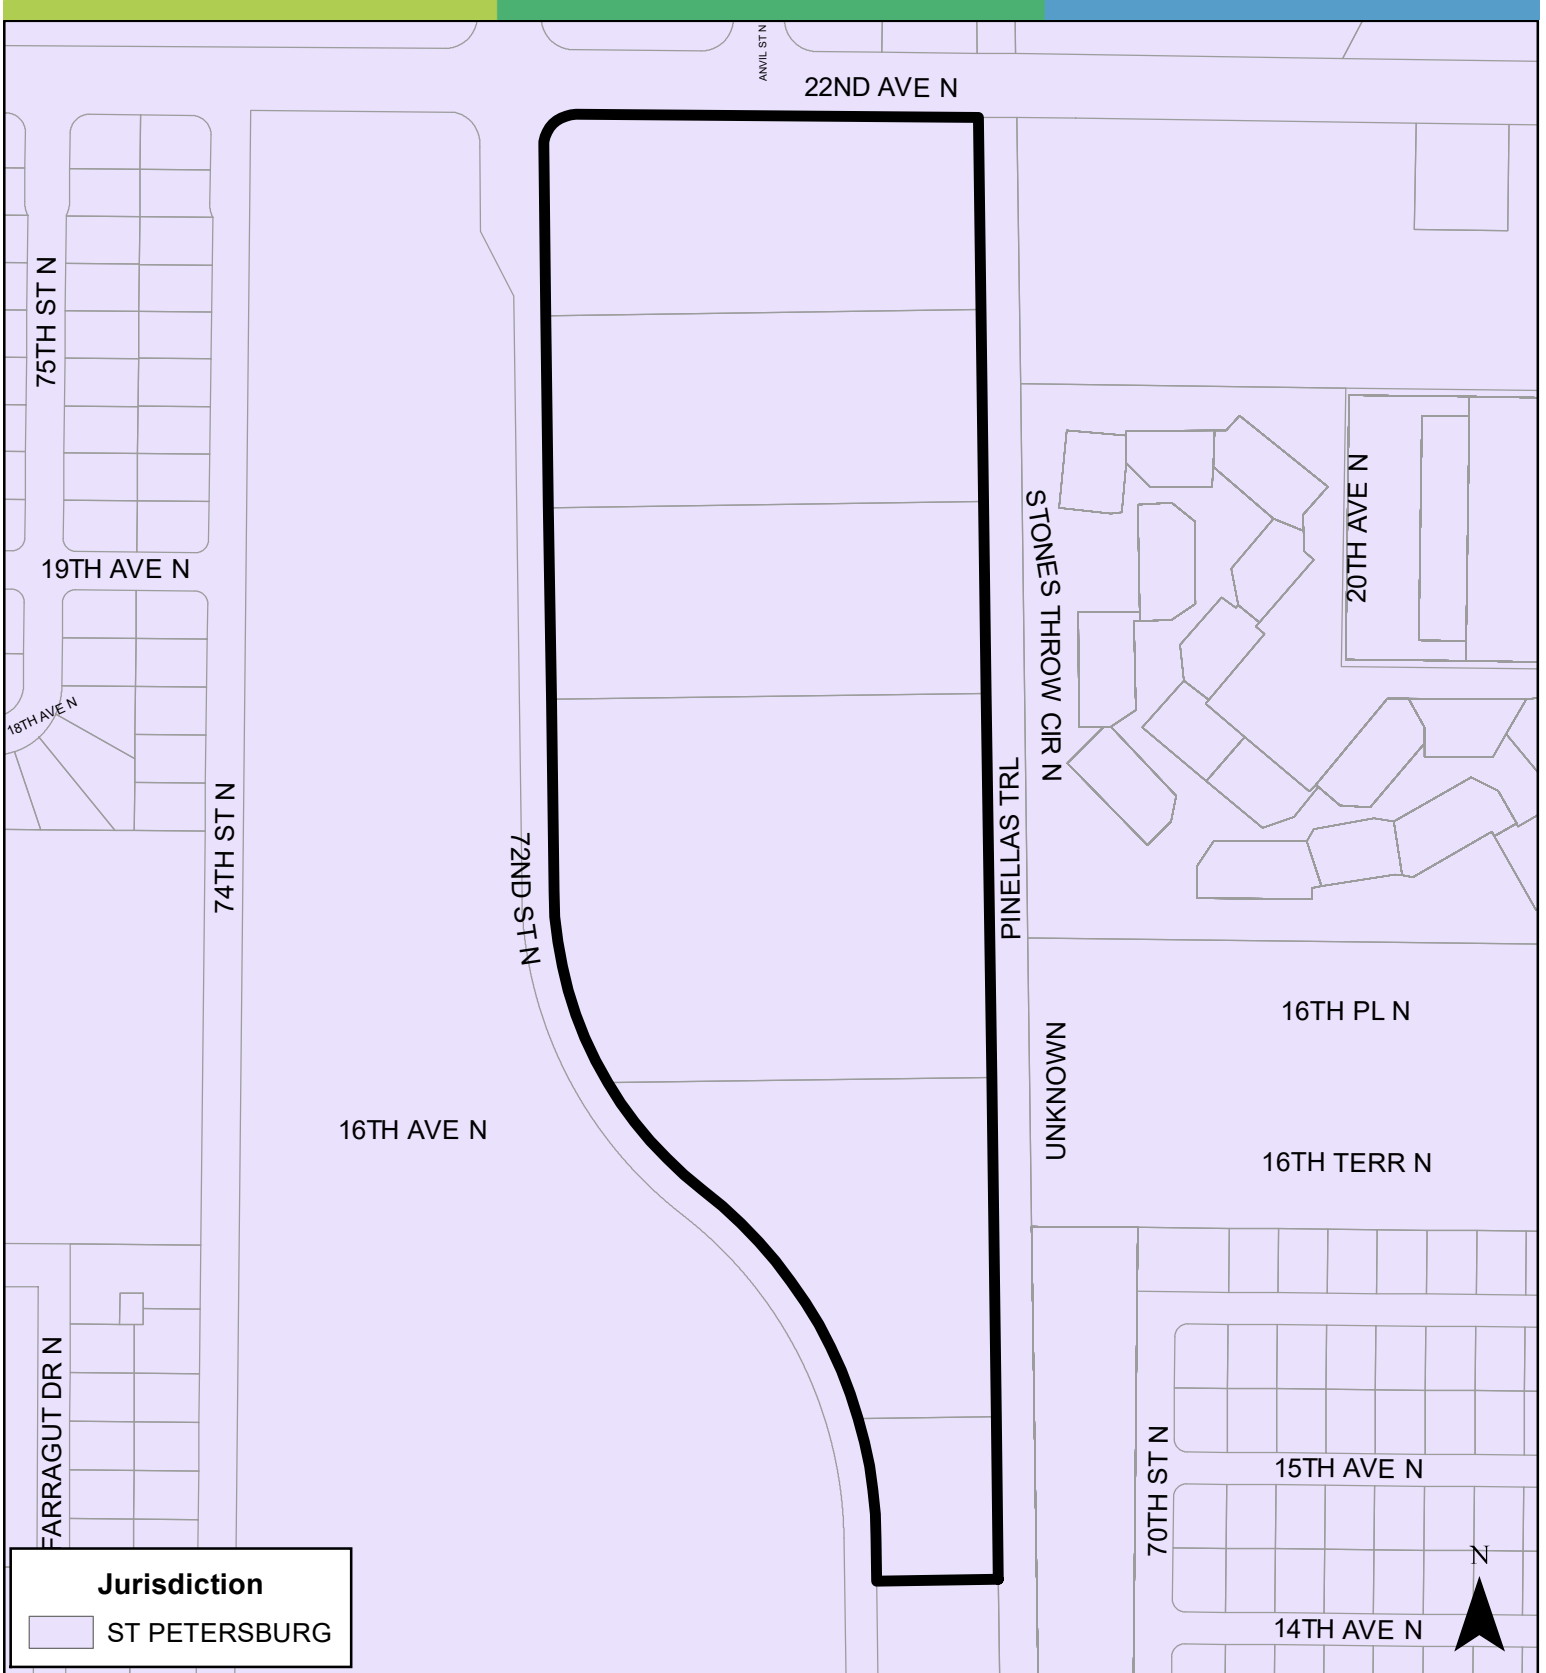

JURISDICTION: St. Petersburg

AREA: 29.11 Acres

FROM: Employment & Target
Employment Center

TO: Multimodal Corridor &
Target Employment Center

0 4 8 Miles

JURISDICTION: St. Petersburg	FROM: Employment & Target Employment Center	
AREA: 29.11 Acres	TO: Multimodal Corridor & Target Employment Center	

JURISDICTION: St. Petersburg

AREA: 29.11 Acres

FROM: Employment & Target
Employment Center

TO: Multimodal Corridor &
Target Employment Center

Map 5: Proposed Countywide Plan Map

Map 6: Aerial Map with Surrounding Areas

JURISDICTION:	St. Petersburg	FROM:	Employment & Target Employment Center	 Feet 0 750 1,500
AREA:	29.11 Acres	TO:	Multimodal Corridor & Target Employment Center	