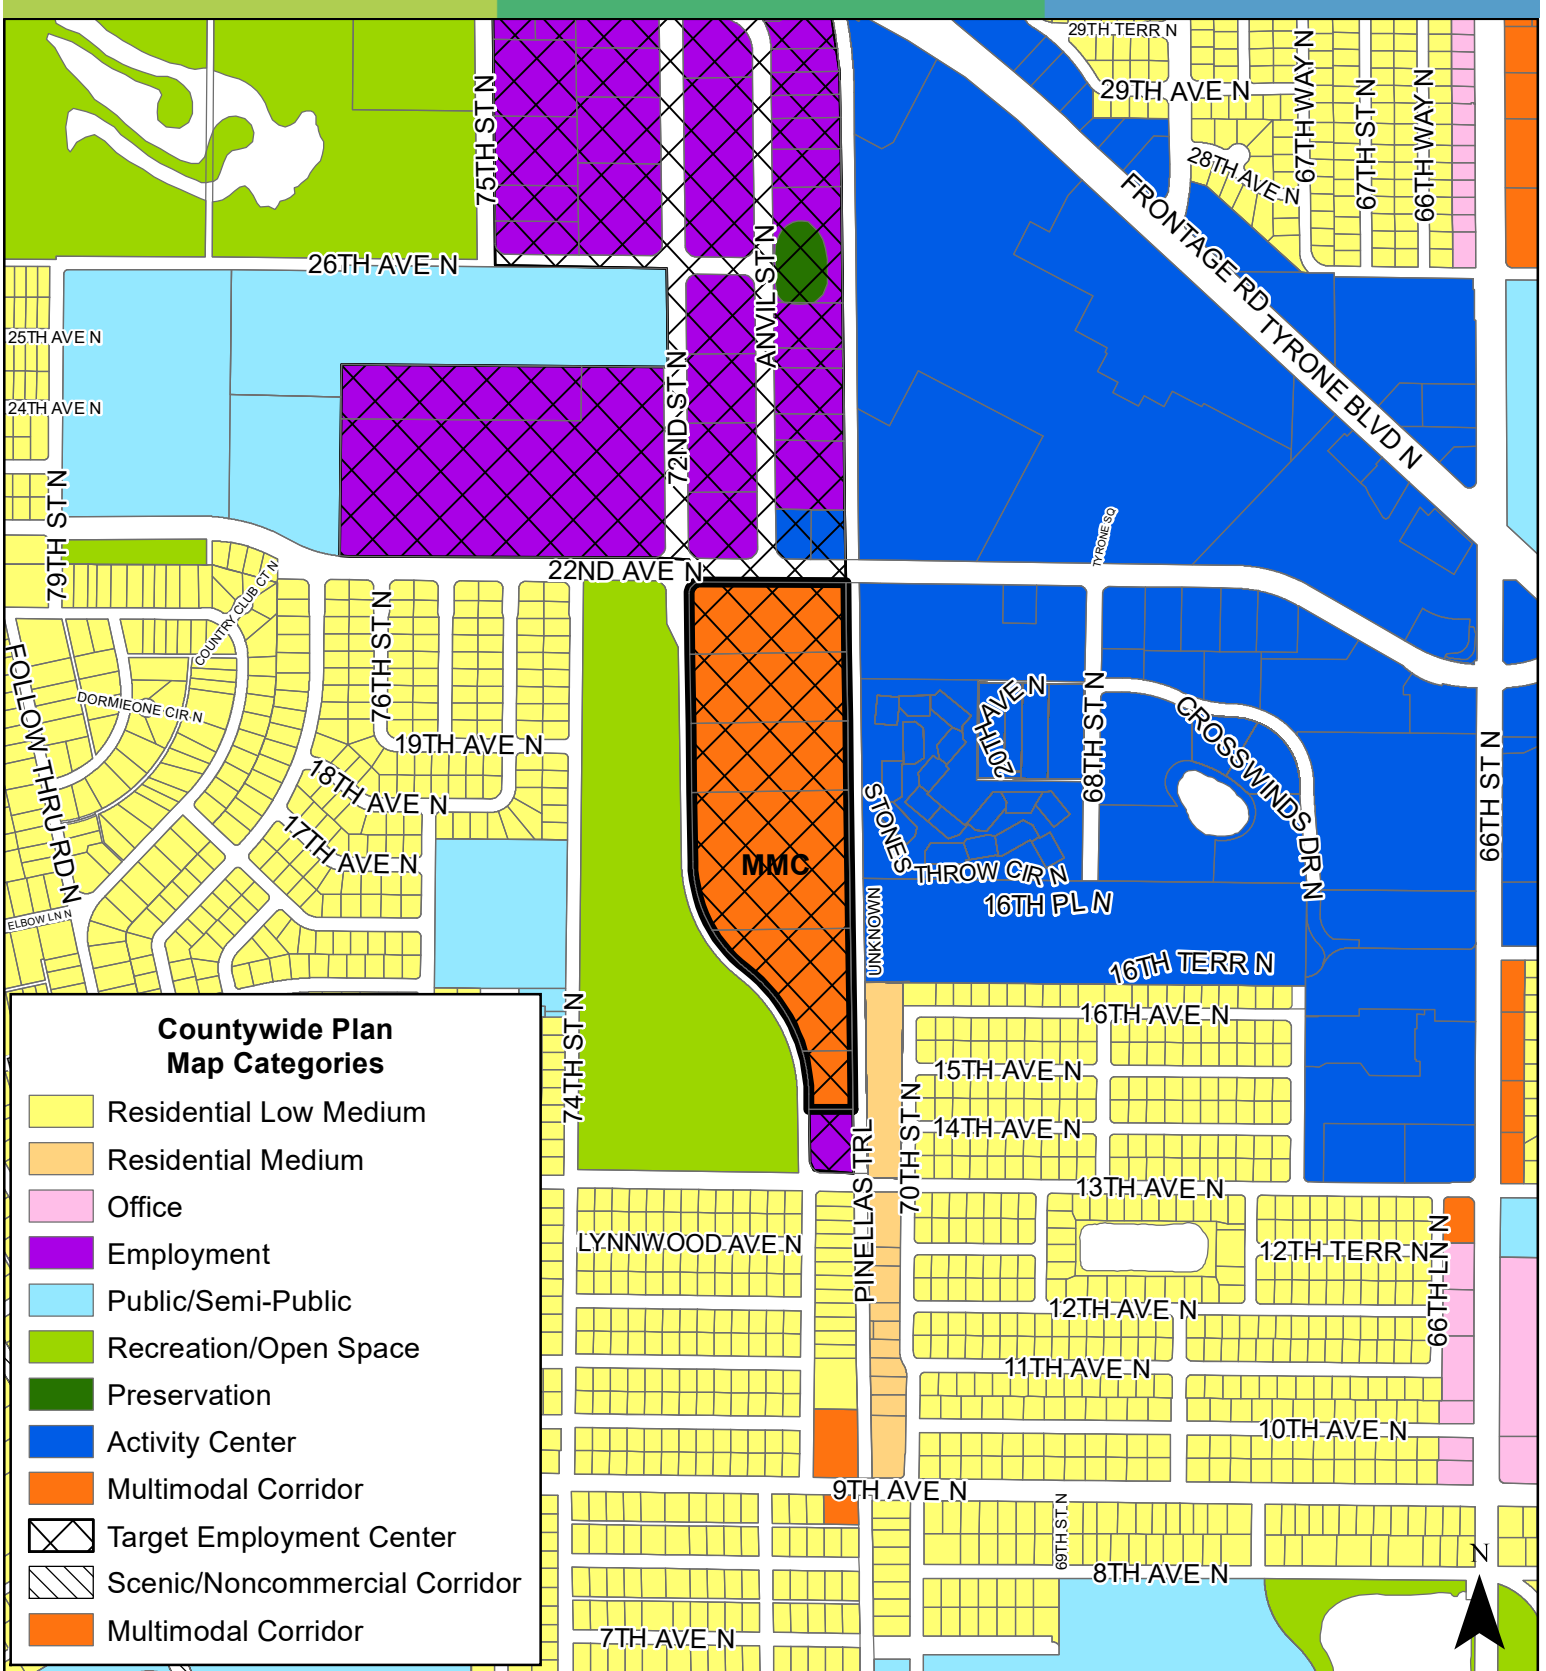

JURISDICTION: St. Petersburg

AREA: 29.11 Acres

FROM: Employment & Target
Employment Center

TO: Multimodal Corridor &
Target Employment Center

0 4 8 Miles

JURISDICTION: St. Petersburg	FROM: Employment & Target Employment Center	
AREA: 29.11 Acres	TO: Multimodal Corridor & Target Employment Center	

JURISDICTION: St. Petersburg

AREA: 29.11 Acres

FROM: Employment & Target
Employment Center

TO: Multimodal Corridor &
Target Employment Center

Map 5: Proposed Countywide Plan Map

Map 6: Aerial Map with Surrounding Areas

JURISDICTION:	St. Petersburg	FROM:	Employment & Target Employment Center	 Feet 0 750 1,500
AREA:	29.11 Acres	TO:	Multimodal Corridor & Target Employment Center	