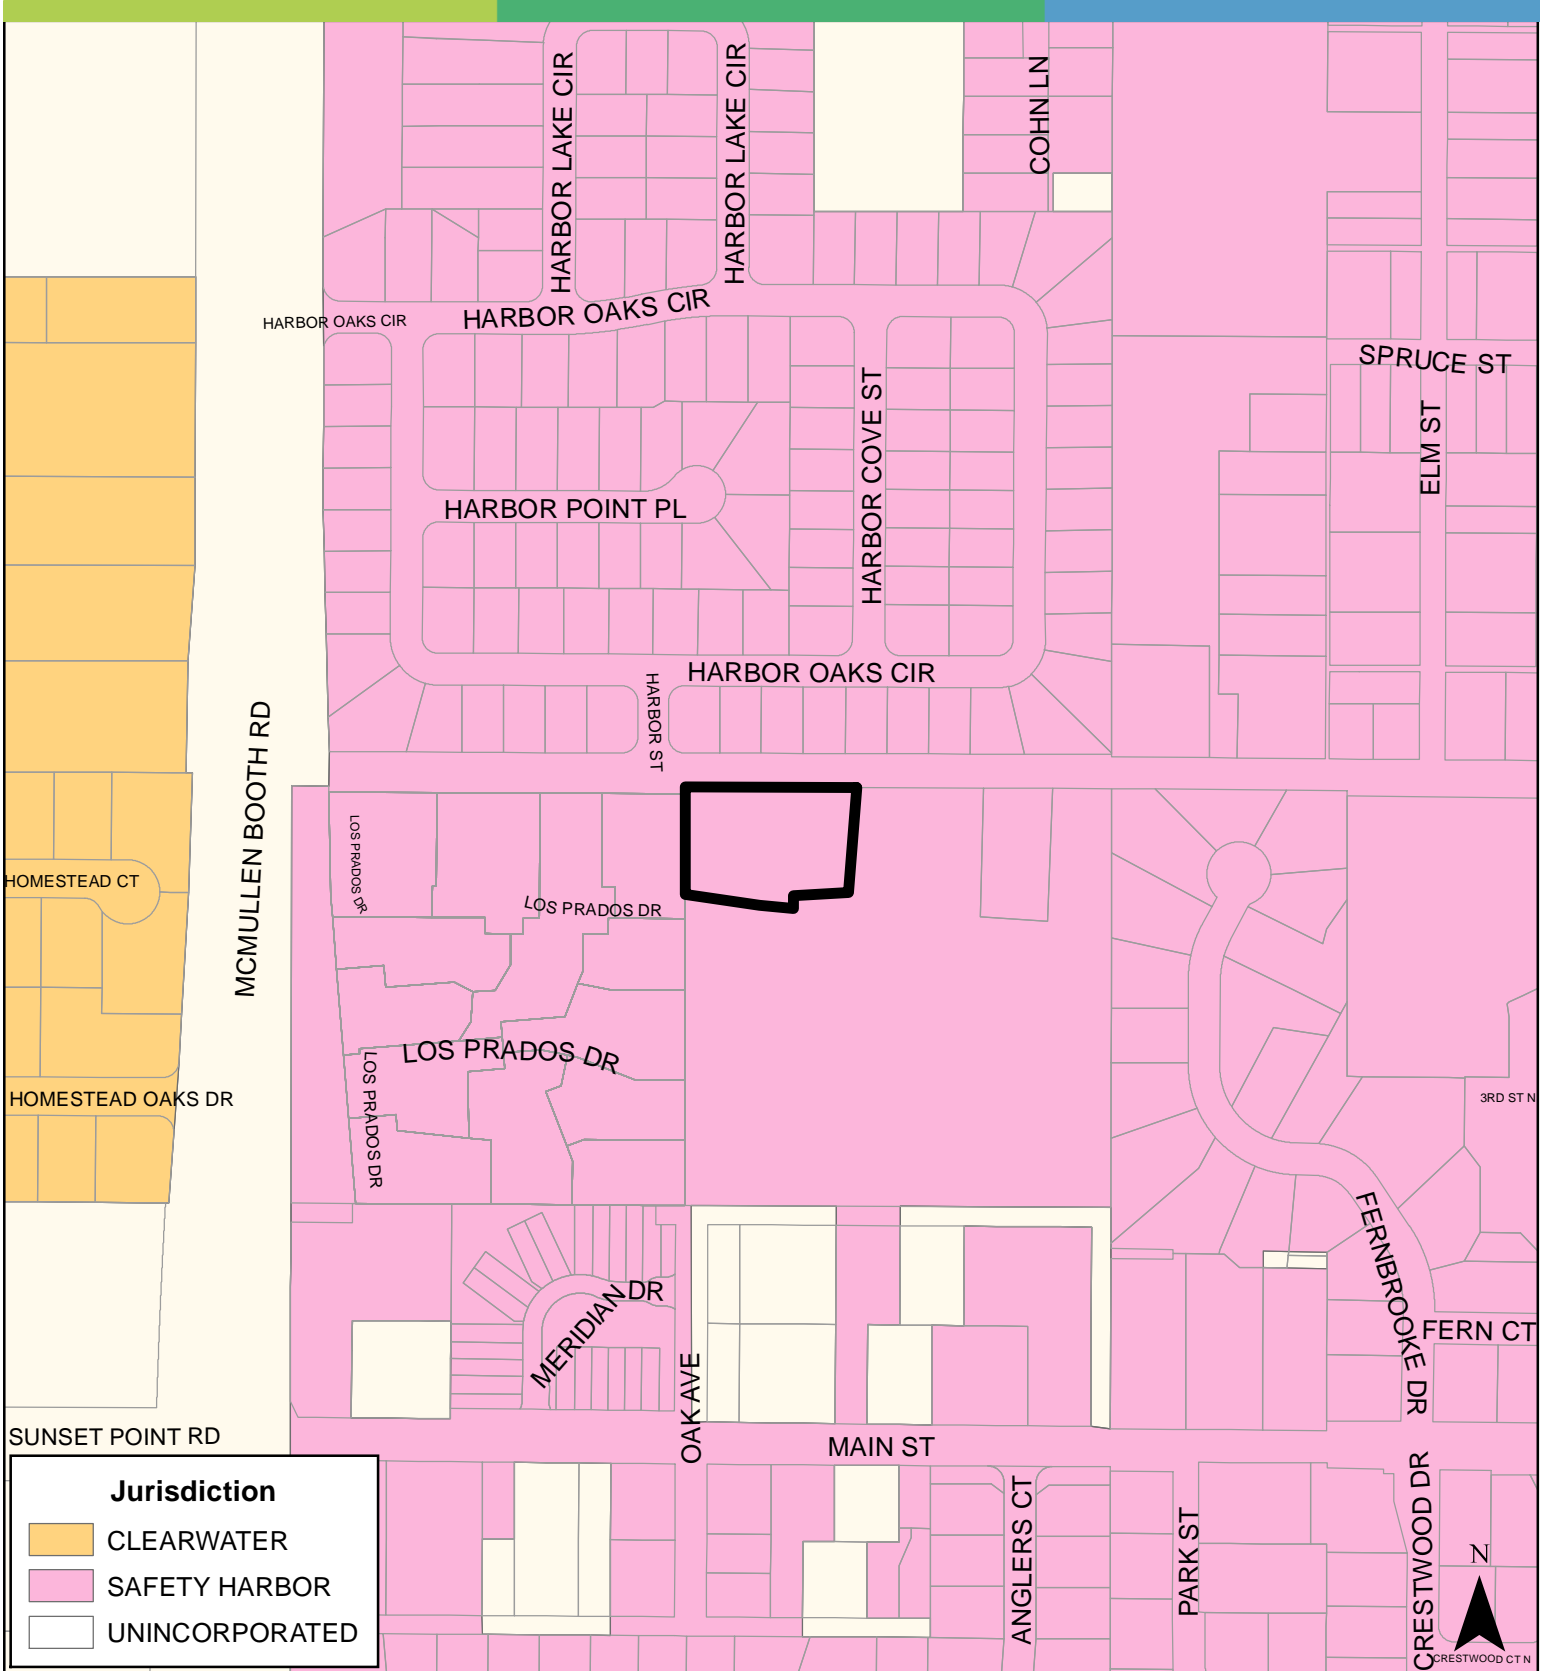

JURISDICTION: Safety Harbor

FROM: Residential Low Medium

AREA: 1.05 Acres

TO: Recreation/Open Space

JURISDICTION: Safety Harbor	FROM: Residential Low Medium	 Feet 0 250 500
AREA: 1.05 Acres	TO: Recreation/Open Space	

JURISDICTION: Safety Harbor

FROM: Residential Low Medium

AREA: 1.05 Acres

TO: Recreation/Open Space

Map 4: Current Countywide Plan Map

Map 5: Proposed Countywide Plan Map

JURISDICTION: Safety Harbor	FROM: Residential Low Medium	
AREA: 1.05 Acres	TO: Recreation/Open Space	