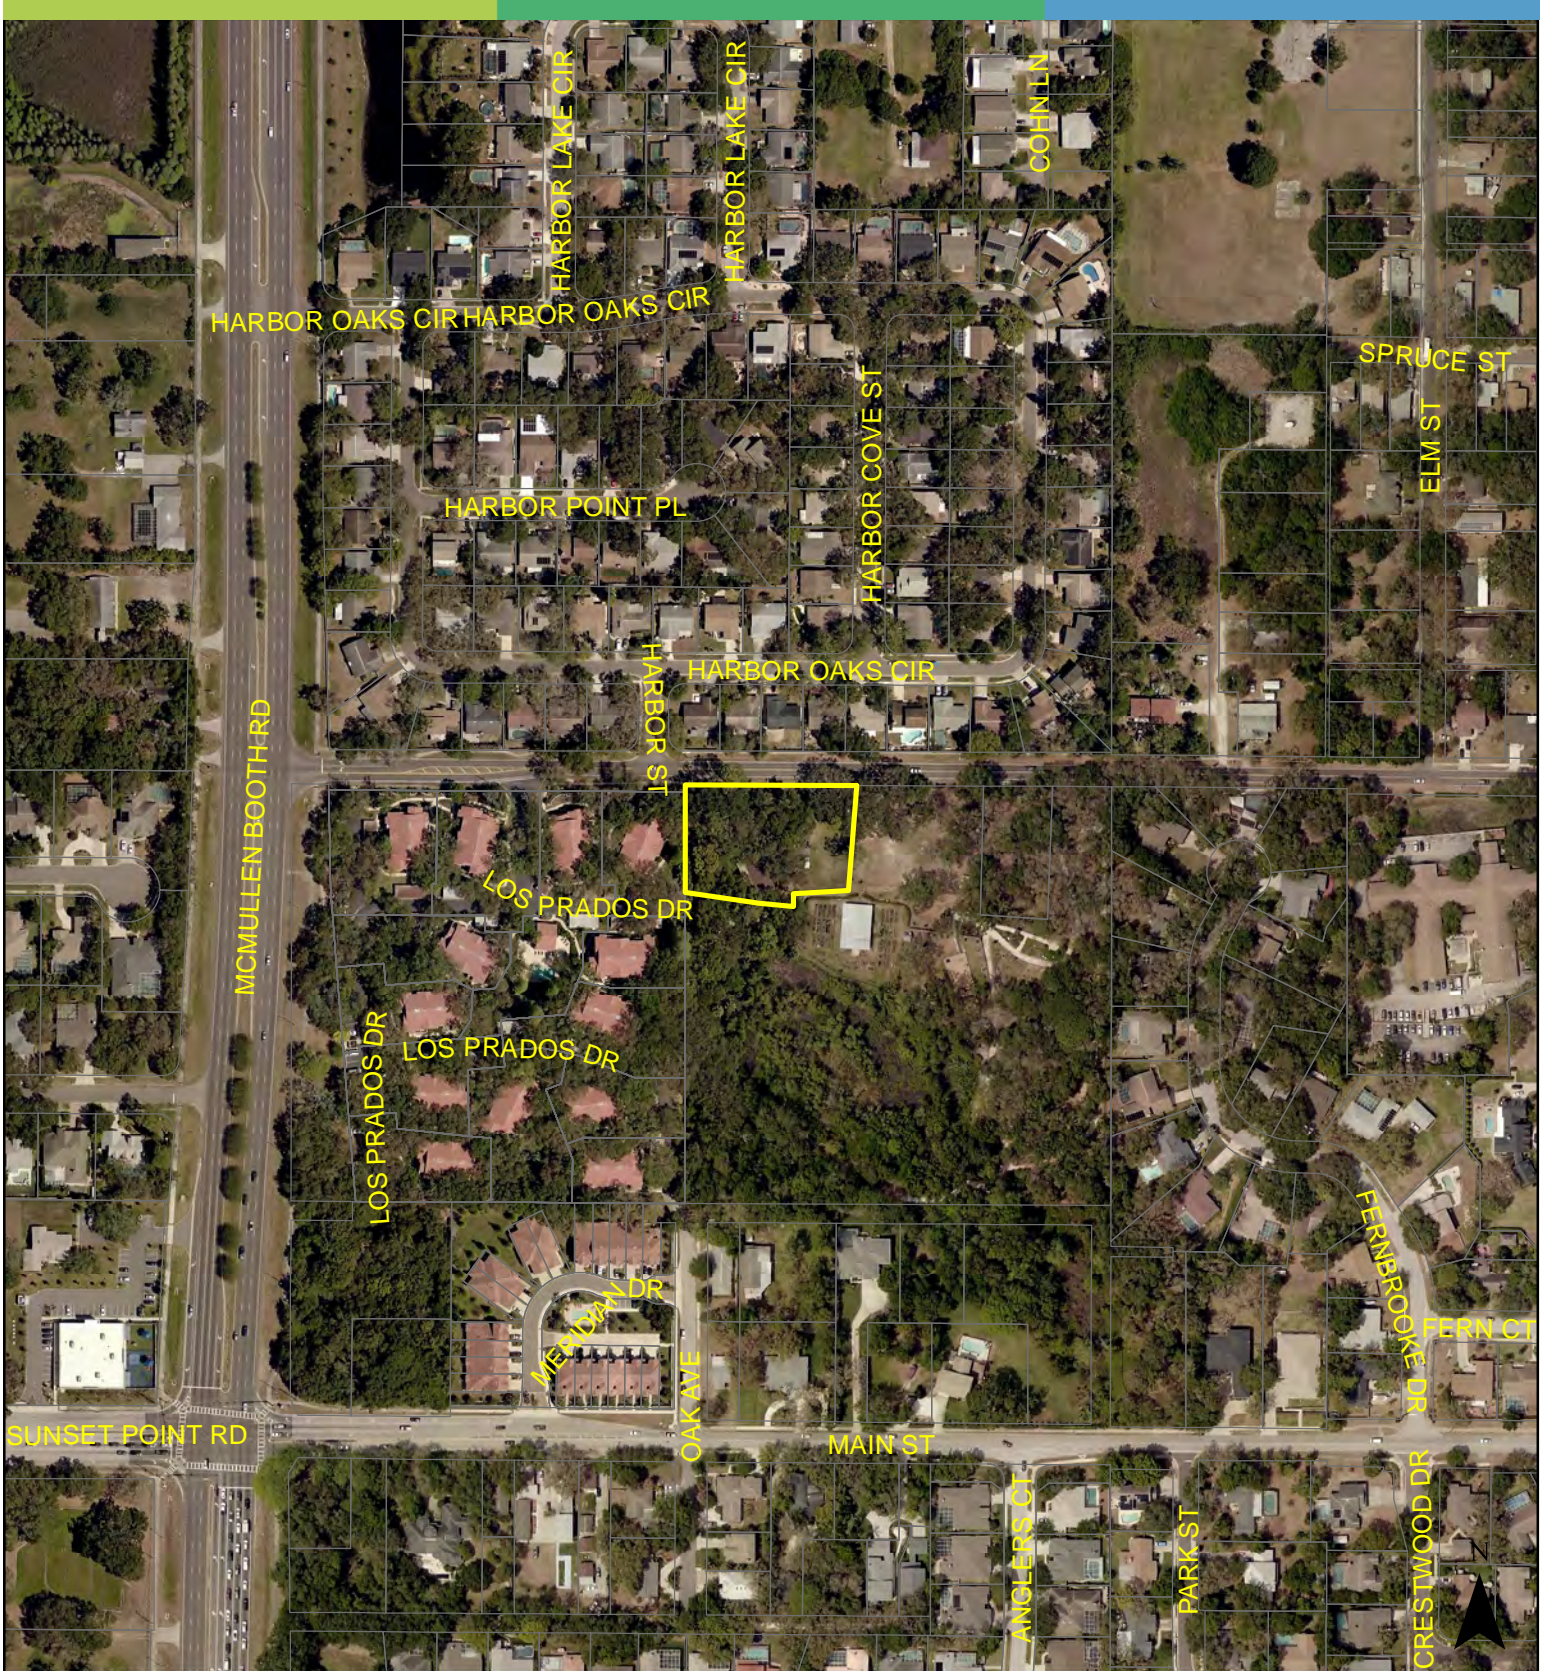

JURISDICTION: Safety Harbor

FROM: Residential Low Medium

AREA: 1.05 Acres

TO: Recreation/Open Space

JURISDICTION: Safety Harbor	FROM: Residential Low Medium	 Feet 0 250 500
AREA: 1.05 Acres	TO: Recreation/Open Space	

JURISDICTION: Safety Harbor

FROM: Residential Low Medium

AREA: 1.05 Acres

TO: Recreation/Open Space

Map 4: Current Countywide Plan Map

Map 5: Proposed Countywide Plan Map

JURISDICTION: Safety Harbor	FROM: Residential Low Medium	
AREA: 1.05 Acres	TO: Recreation/Open Space	