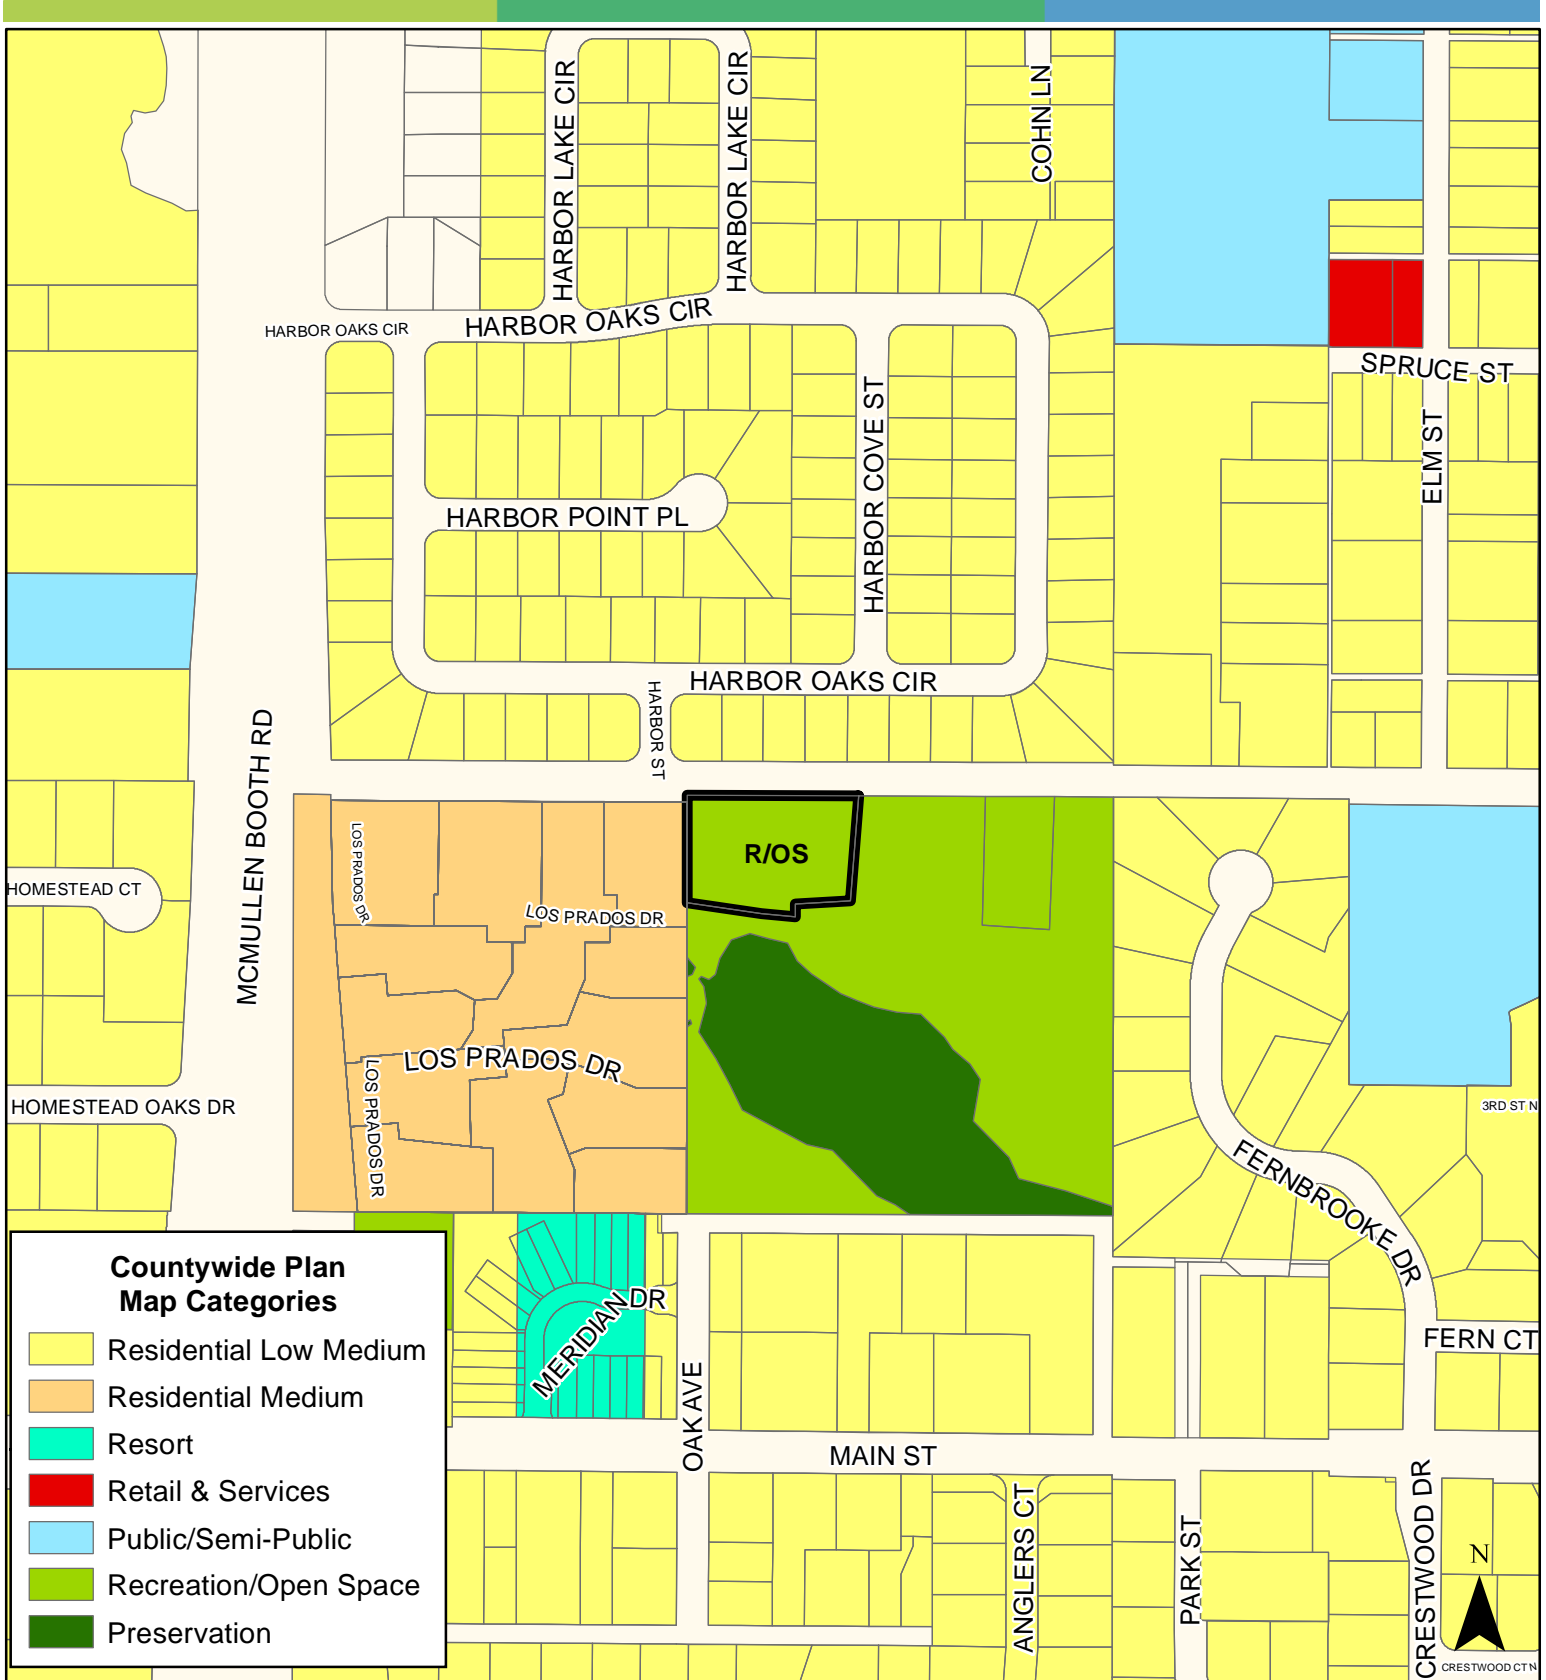

JURISDICTION: Safety Harbor

FROM: Residential Low Medium

AREA: 1.05 Acres

TO: Recreation/Open Space

JURISDICTION: Safety Harbor	FROM: Residential Low Medium	 Feet 0 250 500
AREA: 1.05 Acres	TO: Recreation/Open Space	

JURISDICTION: Safety Harbor

FROM: Residential Low Medium

AREA: 1.05 Acres

TO: Recreation/Open Space

Map 4: Current Countywide Plan Map

Map 5: Proposed Countywide Plan Map

JURISDICTION: Safety Harbor	FROM: Residential Low Medium	
AREA: 1.05 Acres	TO: Recreation/Open Space	