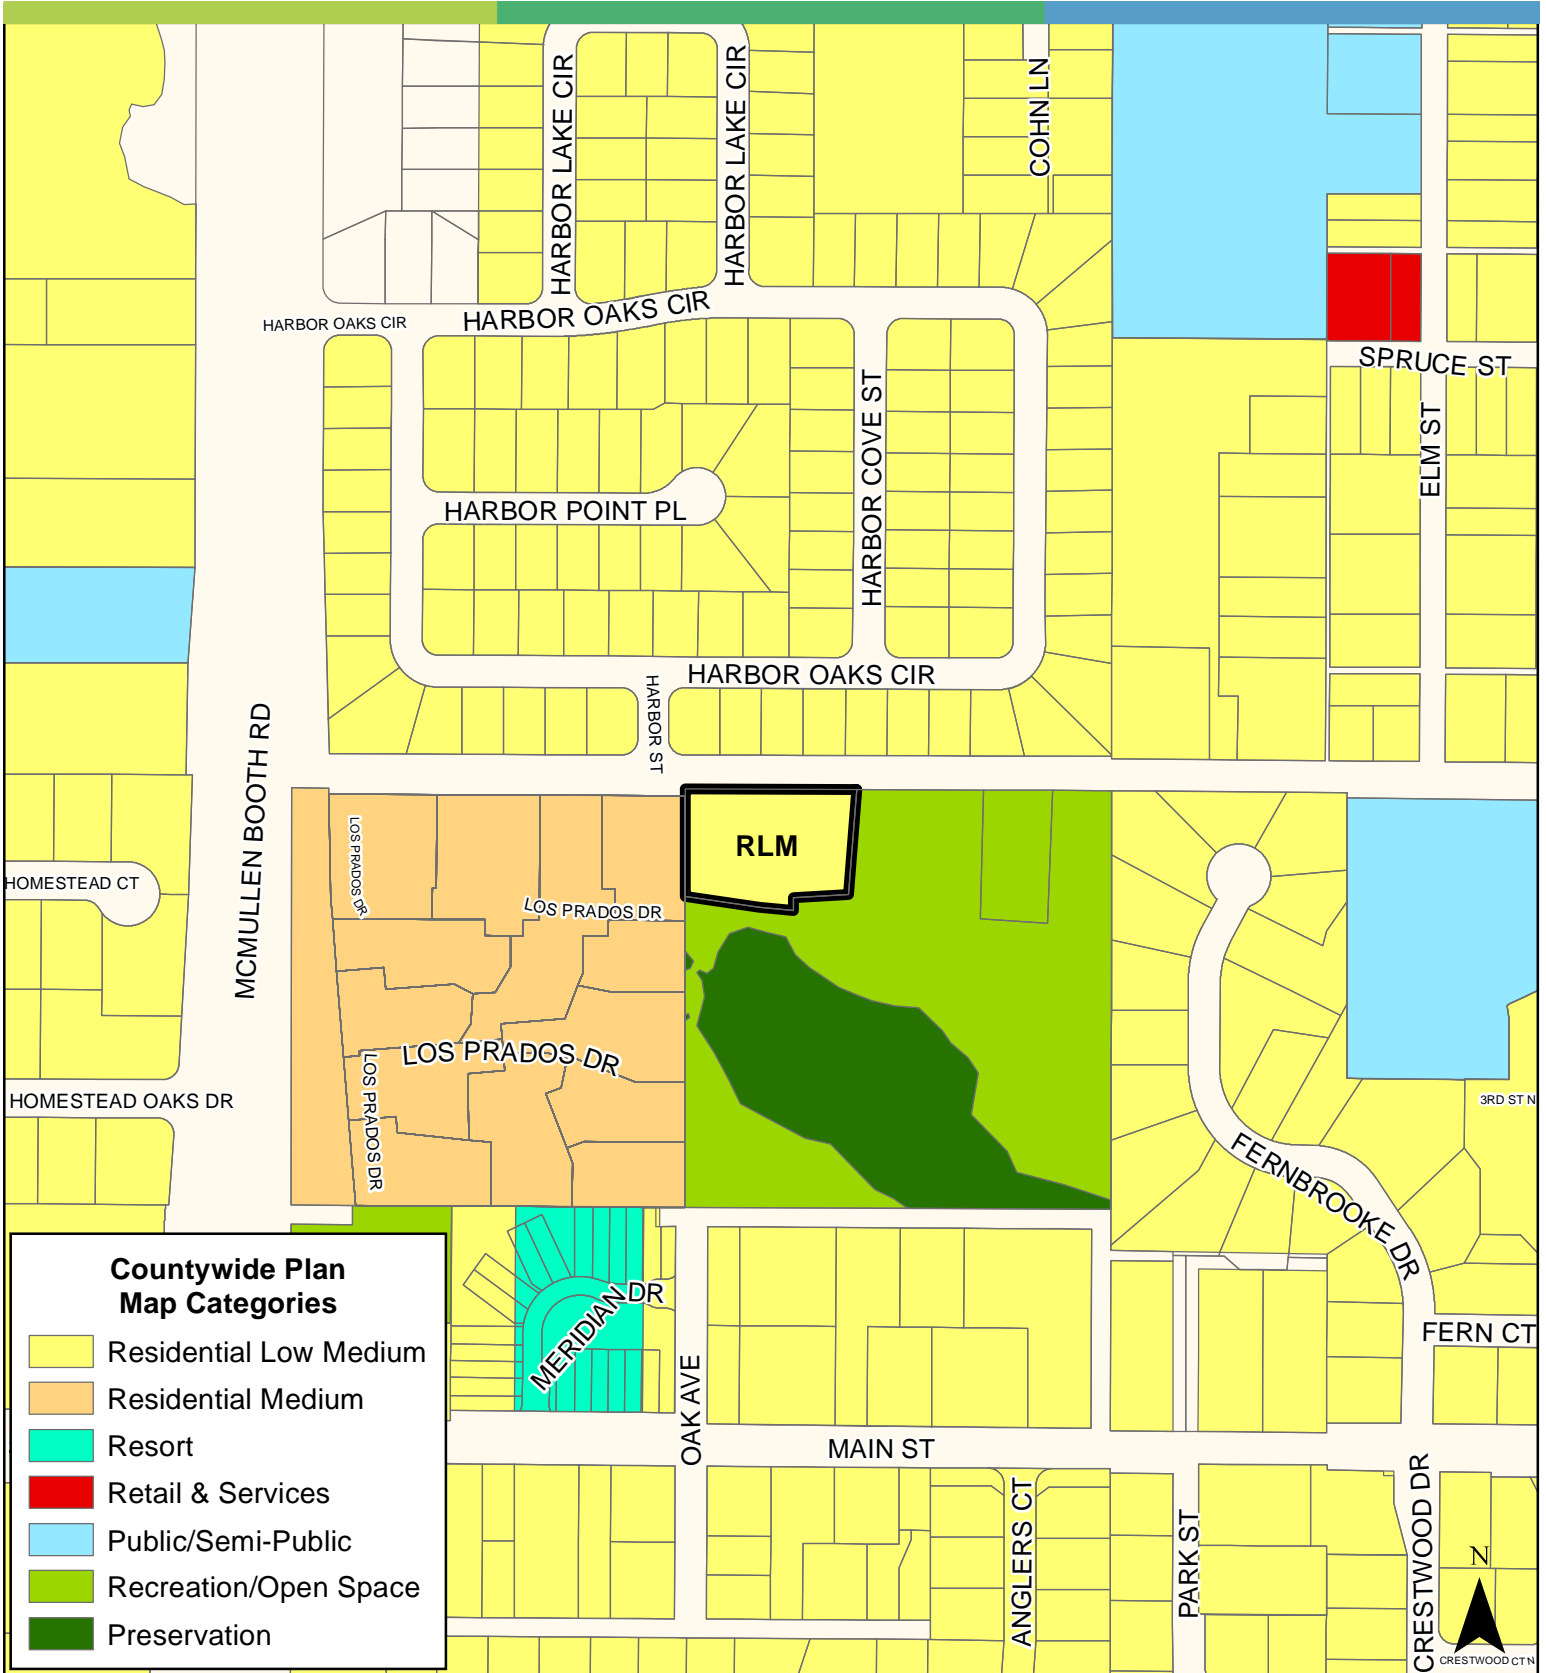

JURISDICTION: Safety Harbor

FROM: Residential Low Medium

AREA: 1.05 Acres

TO: Recreation/Open Space

JURISDICTION: Safety Harbor	FROM: Residential Low Medium	 Feet 0 250 500
AREA: 1.05 Acres	TO: Recreation/Open Space	

JURISDICTION: Safety Harbor

FROM: Residential Low Medium

AREA: 1.05 Acres

TO: Recreation/Open Space

Map 4: Current Countywide Plan Map

Map 5: Proposed Countywide Plan Map

JURISDICTION: Safety Harbor	FROM: Residential Low Medium	
AREA: 1.05 Acres	TO: Recreation/Open Space	