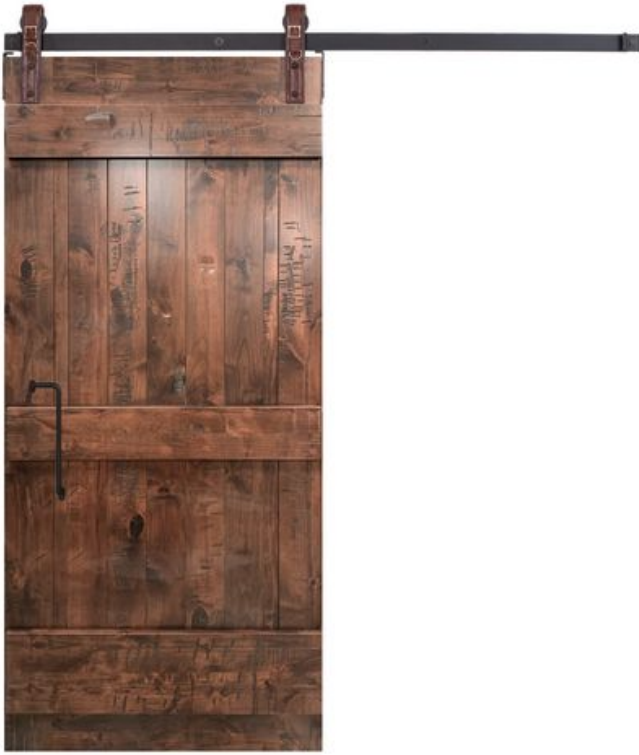

Lewiston Barn Door
\$528

Stag Barn Door Hardware

Garrick

\$366

Top Spoked Garrick Barn Door Hardware - Big Wheel
\$504

\$366

Stable Barn Door
\$1378

Ranch Barn Door
\$588