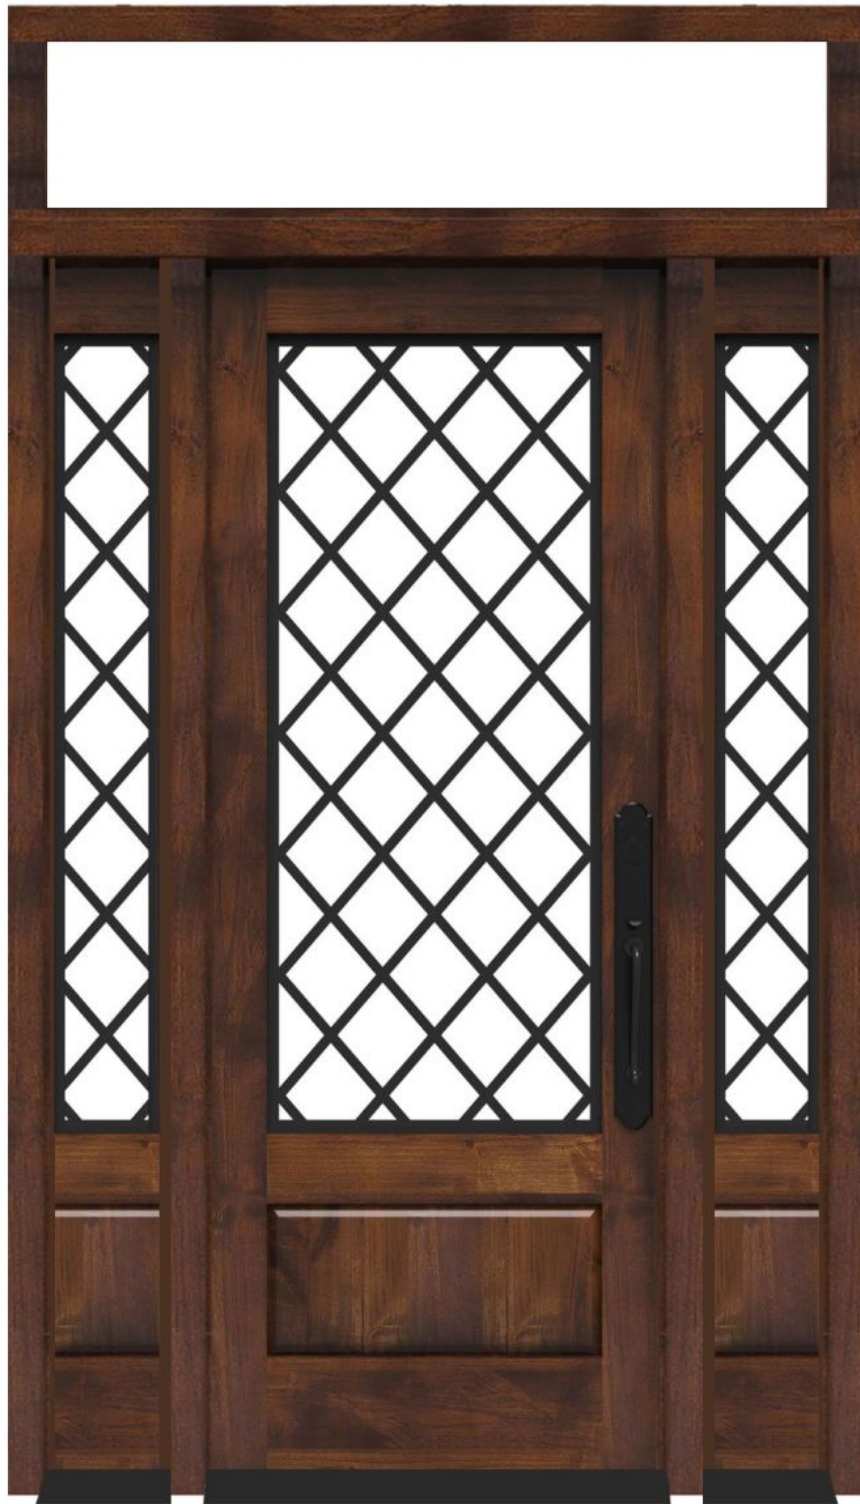

~~$8,178.10~~
$5,841.50
Price

RUSTICA
**WORRY-FREE
SATISFACTION
GUARANTEE**

RUSTICA
**BEST PRICE
GUARANTEE**
DIRECT FROM MANUFACTURER