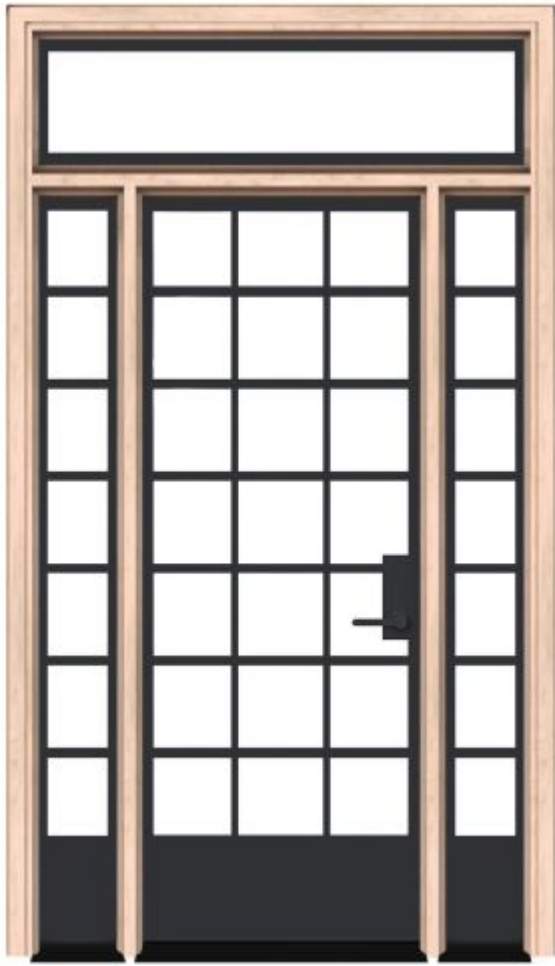

1 ▼

Quantity

ADD TO CART ▶

[Click Here To Estimate Build Time](#)

▼ Description

Cathedral With Wooden Frame And Sidelites

Inspired by traditional french chateau homes, the Cathedral With Sidelights and Transom is a timeless style. The unique and coveted diamond-patterned design is engineered to be as elegant as it is durable. The double-paned insulated glass will welcome in natural light without compromising your family's privacy.

Lewiston Barn Door
\$528

Stag Barn Door Hardware

Garrick

\$366

Top Spoked Garrick Barn Door Hardware - Big Wheel
\$504

\$366

Stable Barn Door
\$1378

Ranch Barn Door
\$588

Recommended For You

Maple Dale With Sidelights And Transom Window
\$4873

Atrium Exterior With Sidelights And Transom Window
\$4682

Cropland Exterior With Sidelights And Transom Window
\$4682

Regal With Sidelights And Transom Window
\$3725