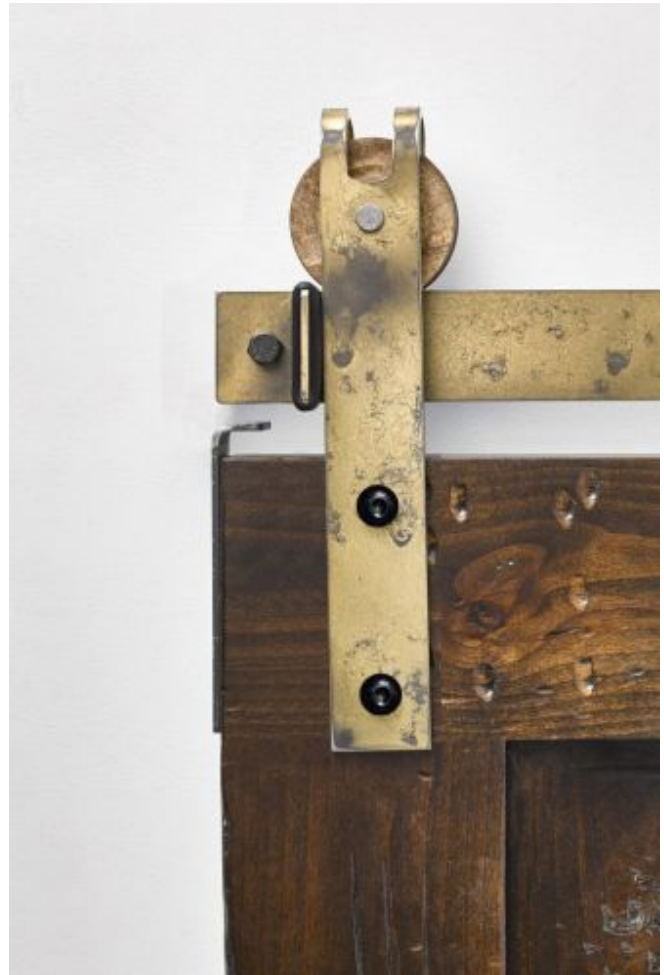

Lewiston Barn Door
\$528

Stag Barn Door Hardware

Garrick

\$366

Top Spoked Garrick Barn Door Hardware - Big Wheel
\$504

\$366

Stable Barn Door
\$1378

Ranch Barn Door
\$588