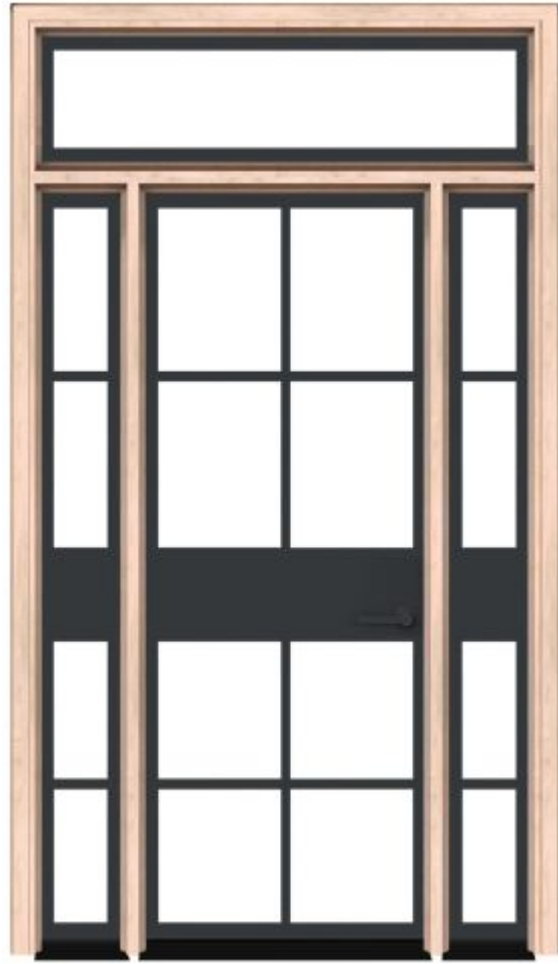

1 ▼

Quantity

ADD TO CART ▶

[Click Here To Estimate Build Time](#)

▼ Description

Cathedral With Wooden Frame And Sidelites

Inspired by traditional french chateau homes, the Cathedral With Sidelights and Transom is a timeless style. The unique and coveted diamond-patterned design is engineered to be as elegant as it is durable. The double-paned insulated glass will welcome in natural light without compromising your family's privacy.

Lewiston Barn Door
\$528

Stag Barn Door Hardware

Garrick

\$366

Top Spoked Garrick Barn Door Hardware - Big Wheel
\$504

\$366

Stable Barn Door
\$1378

Ranch Barn Door
\$588

Recommended For You

Maple Dale With Sidelights And Transom Window
\$4873

Atrium Exterior With Sidelights And Transom Window
\$4682

Cropland Exterior With Sidelights And Transom Window
\$4682

Regal With Sidelights And Transom Window
\$3725