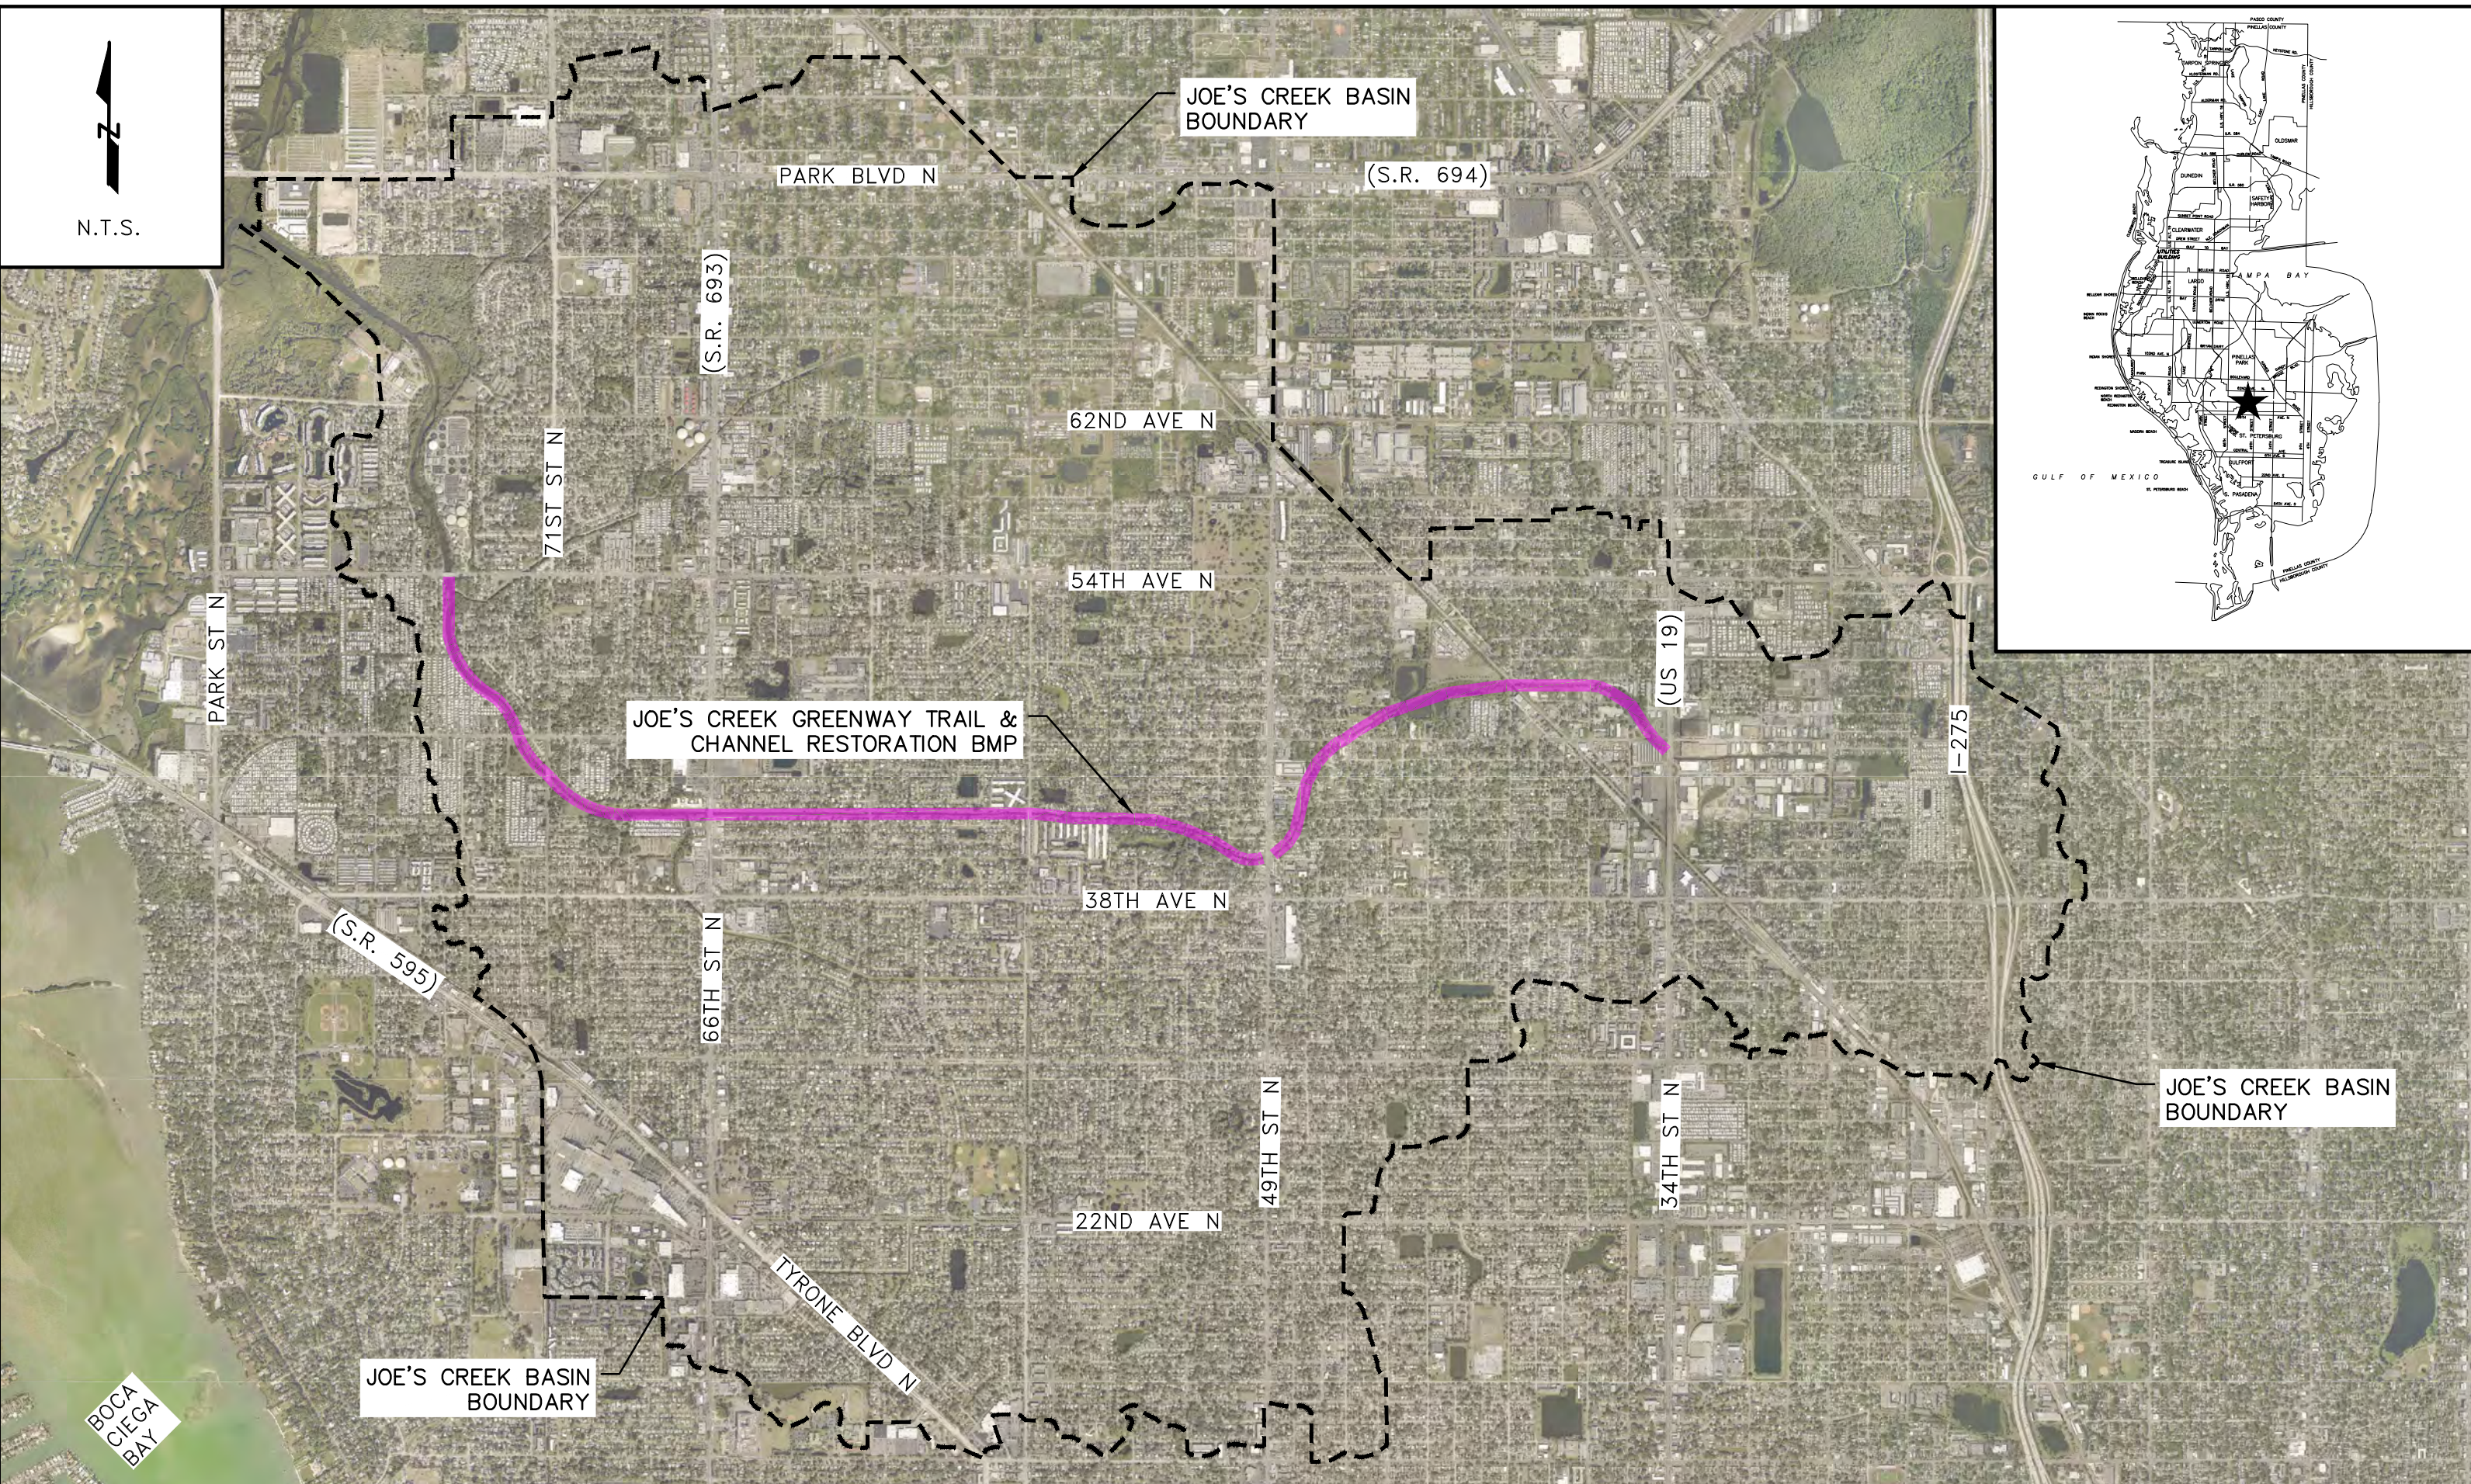

# PROJECT LOCATION MAP – JOE'S CREEK GREENWAY TRAIL AND CHANNEL RESTORATION PROJECT