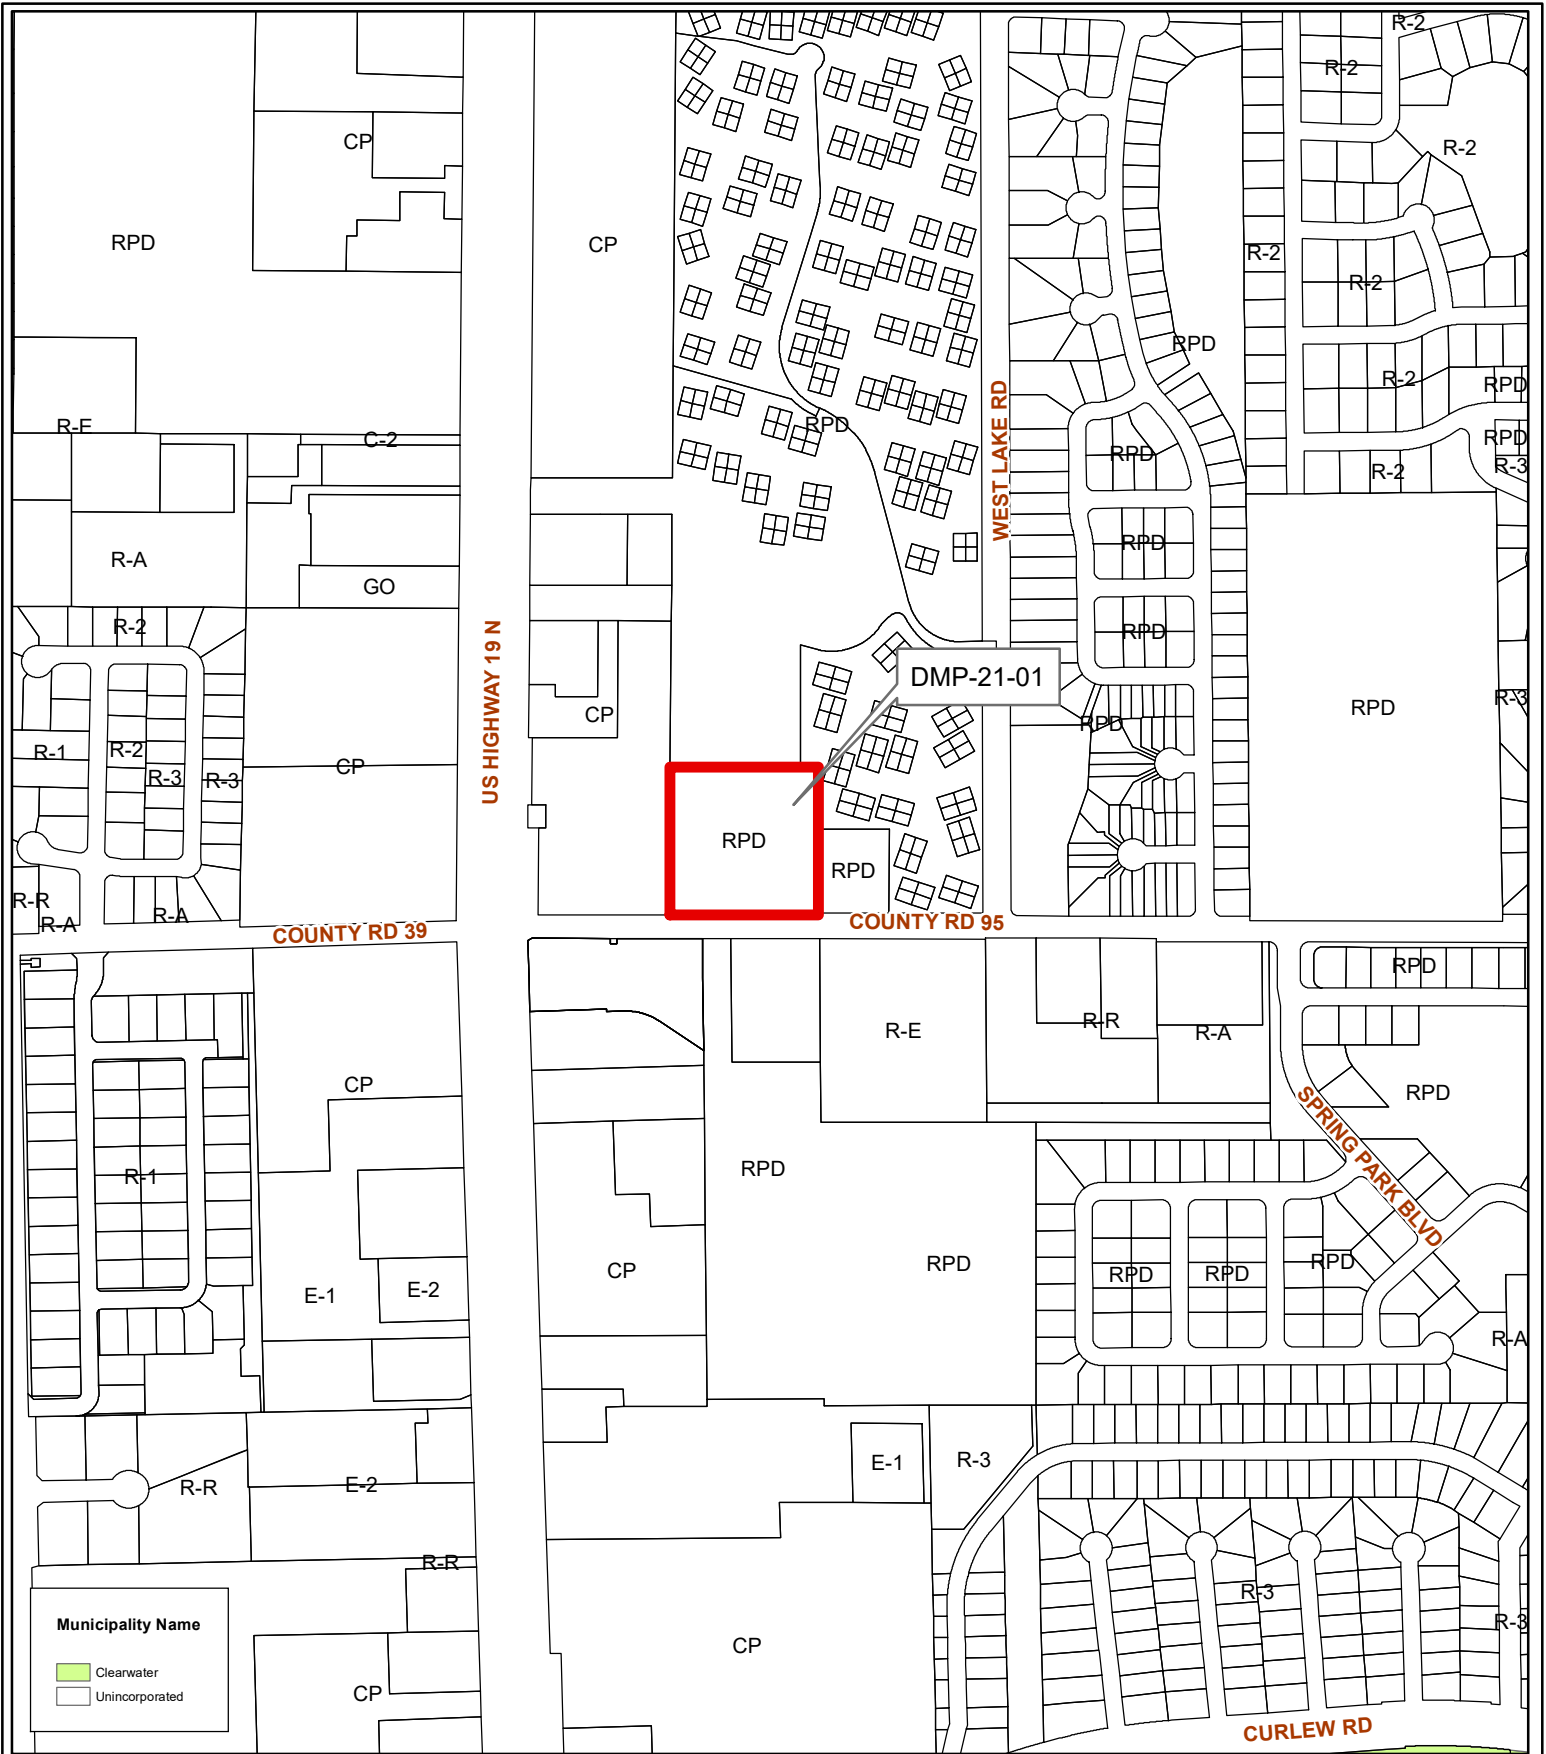

DMP-21-01

Location Map

Establishment of a new Development Master Plan (DMP) for a Residential Planned Development (RPD) zoned property

Housing & Community Development

1 inch = 4.5 miles

07/28/16/00000/430/0600

Prepared by: Pinellas County Planning Department

Date: 12/10/2020

DMP-21-01

Aerial map

Establishment of a new Development Master Plan (DMP) for a Residential Planned Development (RPD) zoned property

07/28/16/00000/430/0600

Prepared by: Pinellas County Planning Department

Date: 12/10/2020

Housing & Community Development

1 inch = 0.1 miles

Municipality Name

- Clearwater
- Unincorporated

DMP-21-01
Municipal map

Establishment of a new Development Master Plan (DMP) for a Residential Planned Development (RPD) zoned property

07/28/16/00000/430/0600

Prepared by: Pinellas County Planning Department

Date: 12/10/2020

1 inch = 0.1 miles