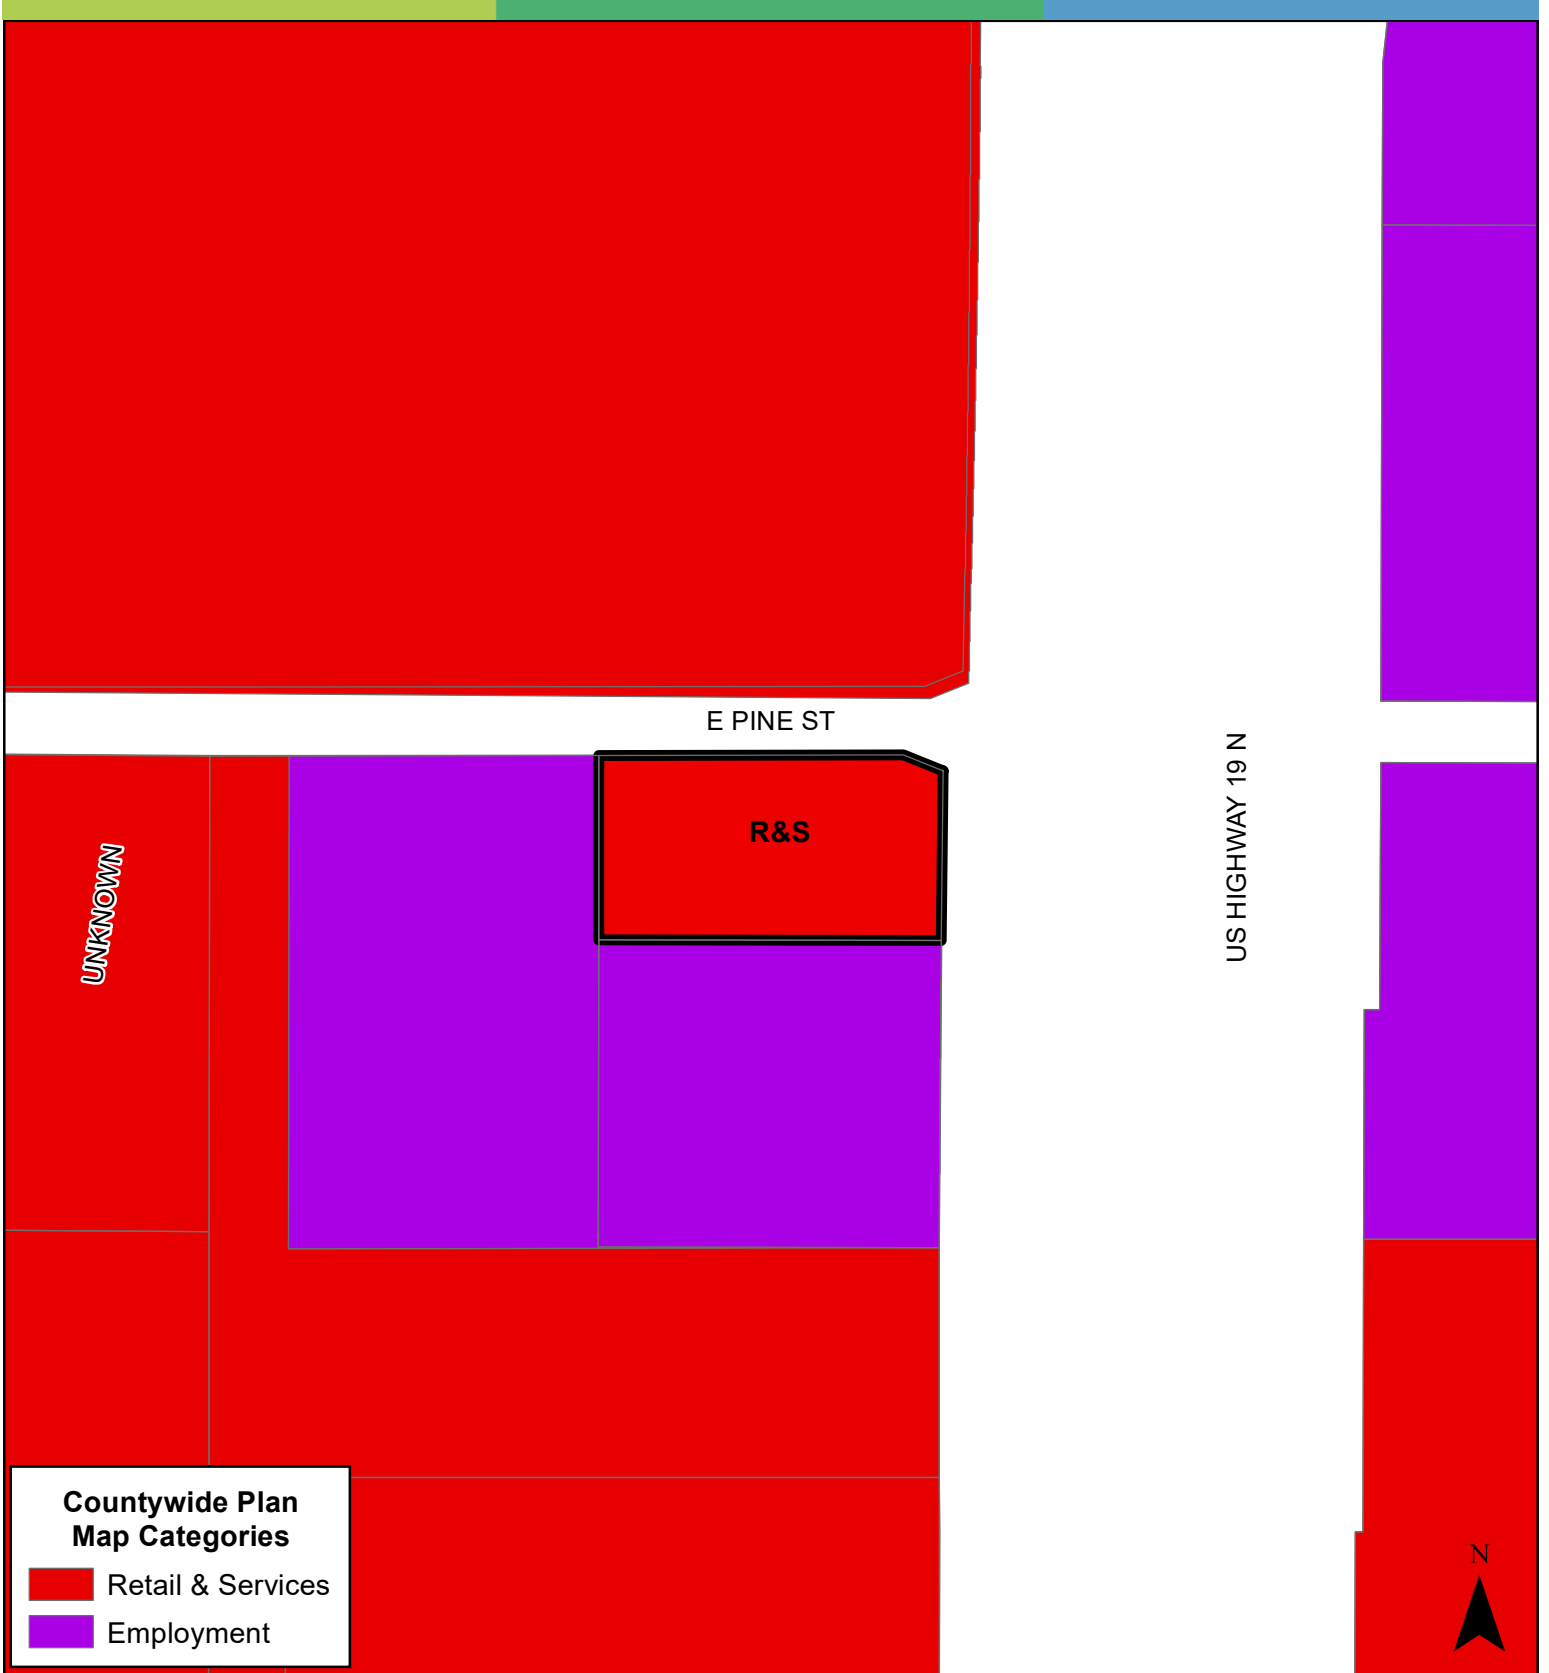

JURISDICTION: Tarpon Springs **FROM:** Employment

AREA: 0.61 Acres

TO: Retail & Services

JURISDICTION: Tarpon Springs **FROM:** Employment

AREA: 0.61 Acres

TO: Retail & Services

JURISDICTION: Tarpon Springs **FROM:** Employment

AREA: 0.61 Acres

TO: Retail & Services

0 100 200 Feet

JURISDICTION: Tarpon Springs **FROM:** Employment

AREA: 0.61 Acres

TO: Retail & Services

0 100 200 Feet

**Countywide Plan
Map Categories**

-  Retail & Services
-  Employment

JURISDICTION: Tarpon Springs **FROM:** Employment

AREA: 0.61 Acres

TO: Retail & Services