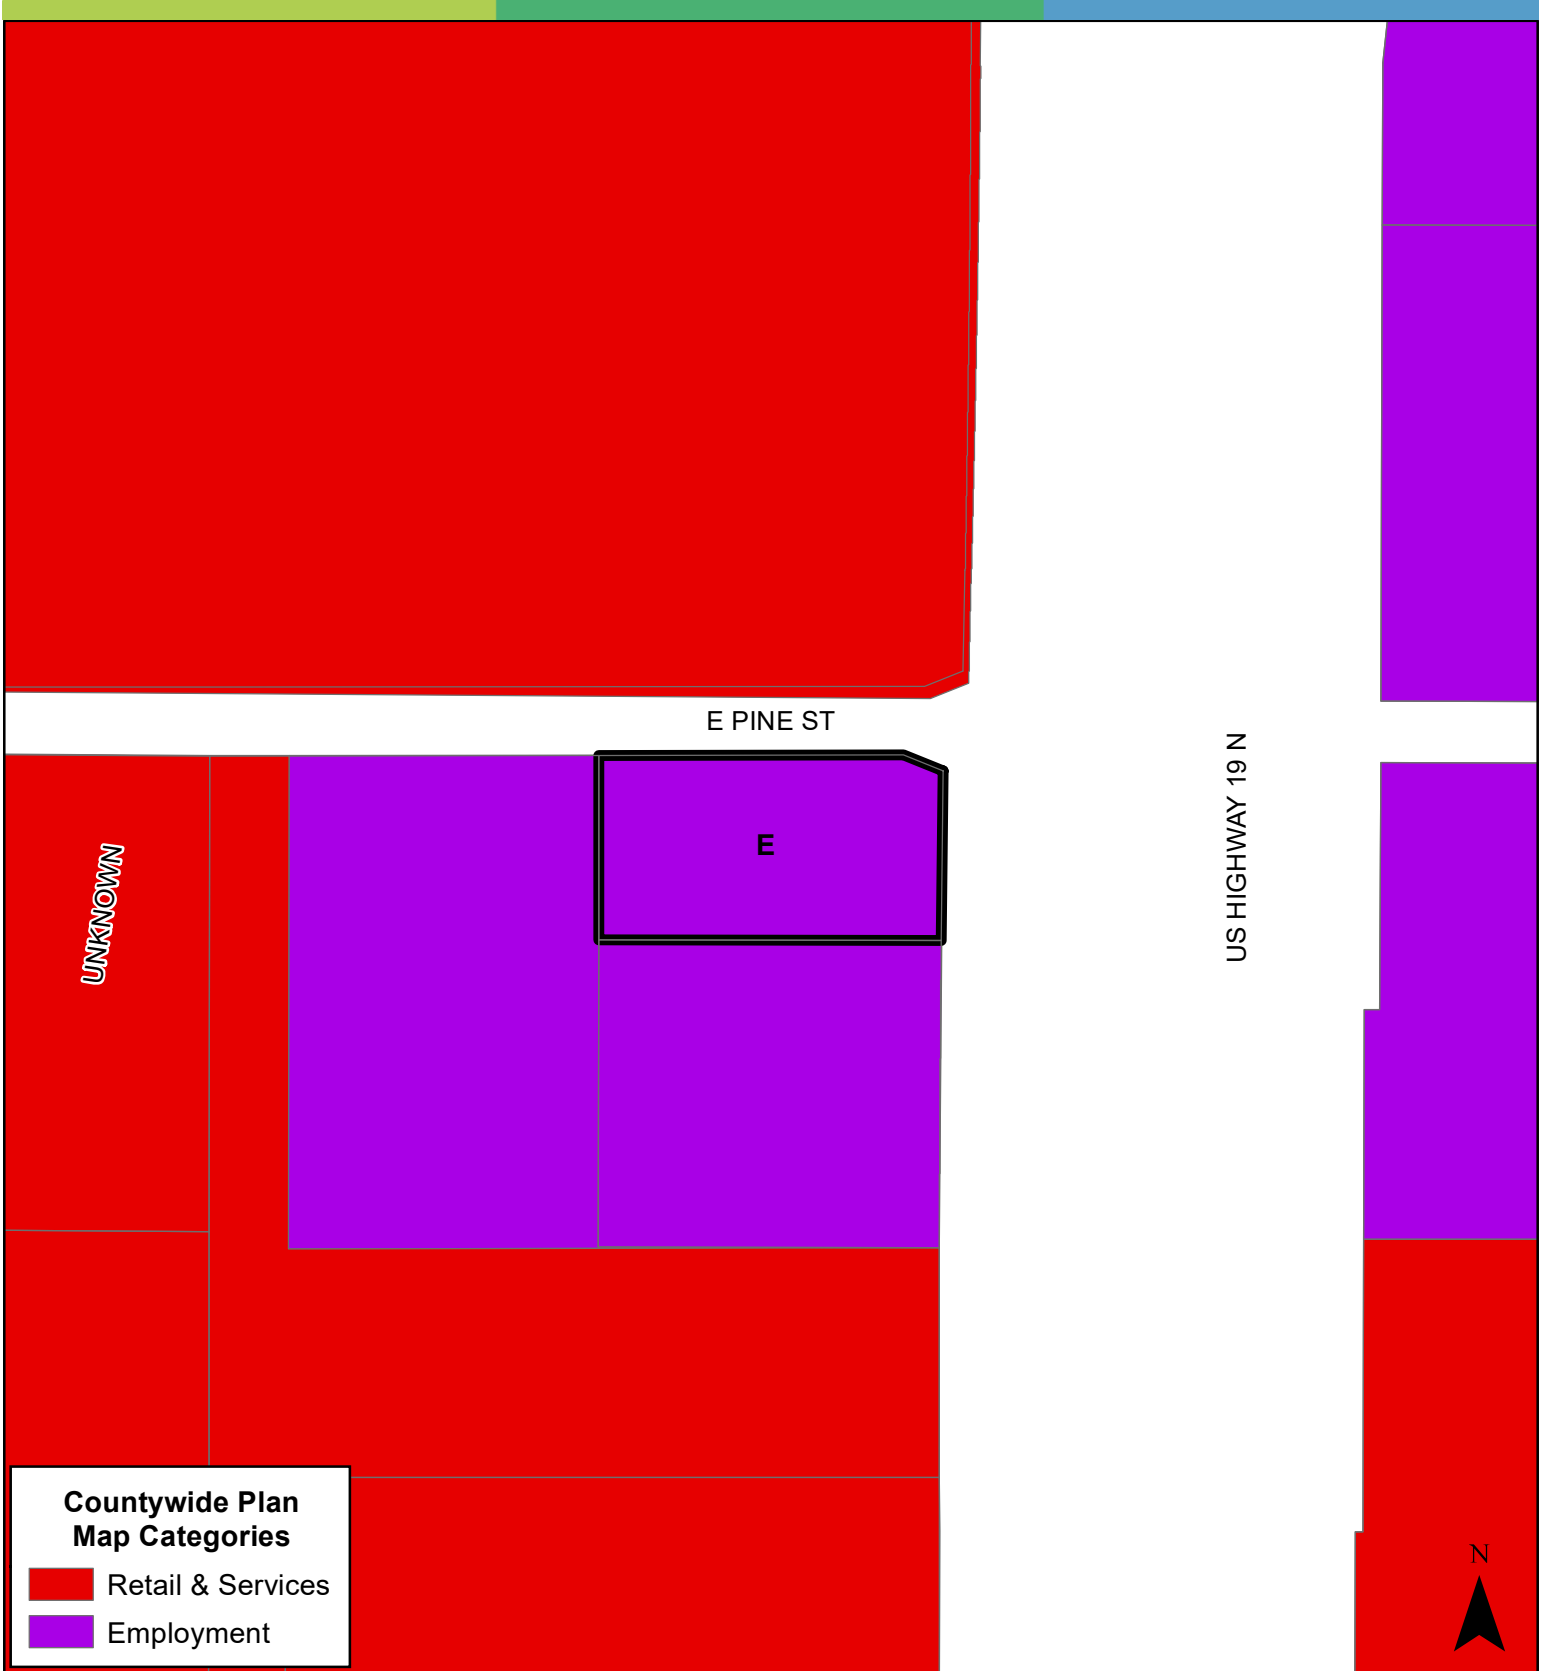

JURISDICTION: Tarpon Springs **FROM:** Employment

AREA: 0.61 Acres

TO: Retail & Services

JURISDICTION: Tarpon Springs **FROM:** Employment

AREA: 0.61 Acres

TO: Retail & Services

JURISDICTION: Tarpon Springs **FROM:** Employment

AREA: 0.61 Acres

TO: Retail & Services

0 100 200 Feet

JURISDICTION: Tarpon Springs **FROM:** Employment

AREA: 0.61 Acres

TO: Retail & Services

0 100 200 Feet

**Countywide Plan
Map Categories**

-  Retail & Services
-  Employment

JURISDICTION: Tarpon Springs **FROM:** Employment

AREA: 0.61 Acres

TO: Retail & Services