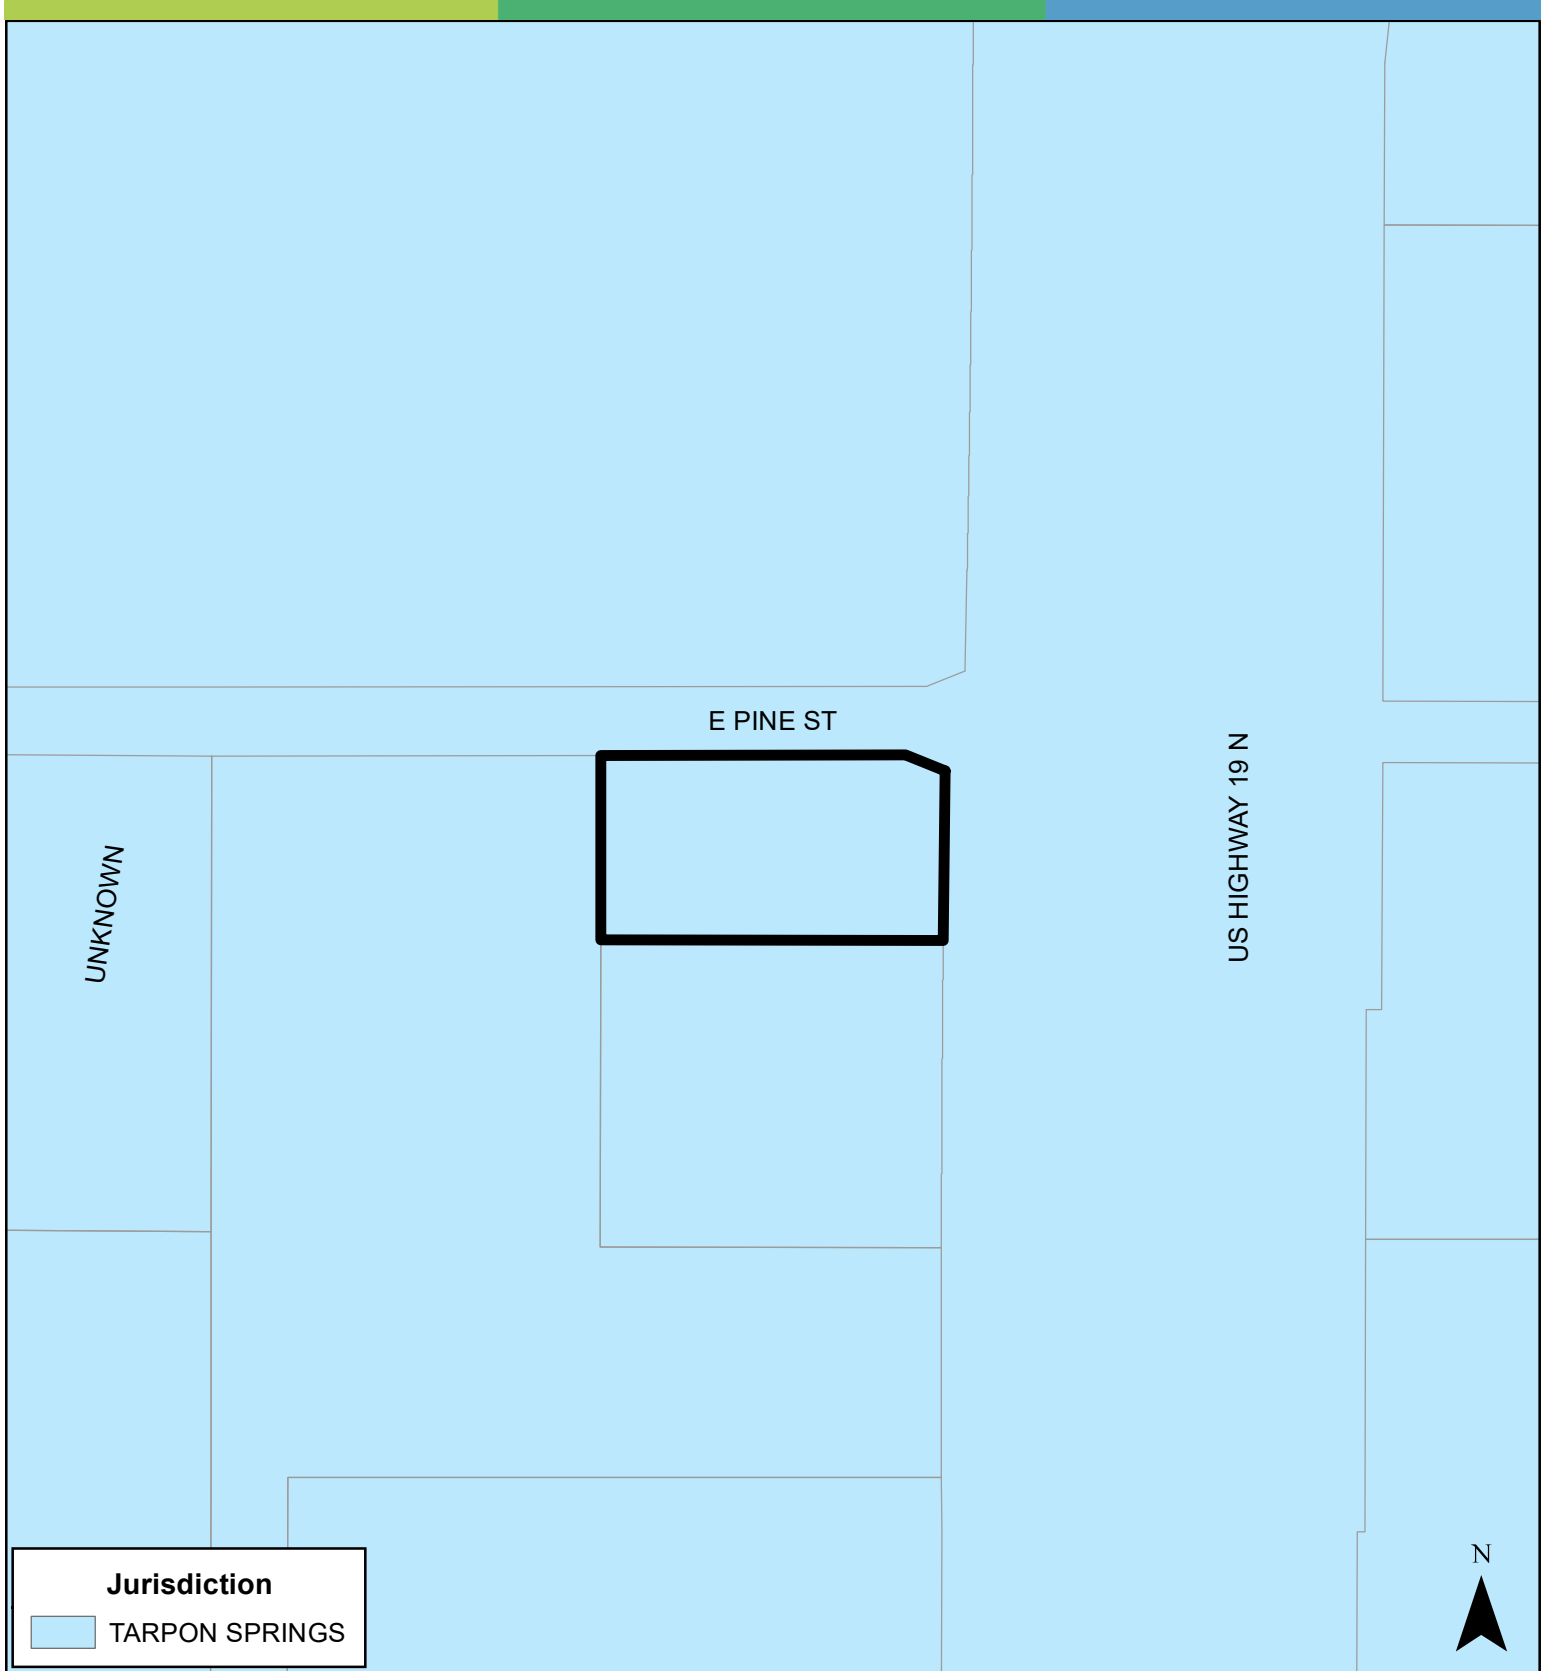

JURISDICTION: Tarpon Springs **FROM:** Employment

AREA: 0.61 Acres

TO: Retail & Services

JURISDICTION: Tarpon Springs **FROM:** Employment

AREA: 0.61 Acres

TO: Retail & Services

JURISDICTION: Tarpon Springs **FROM:** Employment

AREA: 0.61 Acres

TO: Retail & Services

0 100 200 Feet

JURISDICTION: Tarpon Springs **FROM:** Employment

AREA: 0.61 Acres

TO: Retail & Services

0 100 200 Feet

**Countywide Plan
Map Categories**

-  Retail & Services
-  Employment

JURISDICTION: Tarpon Springs **FROM:** Employment

AREA: 0.61 Acres

TO: Retail & Services