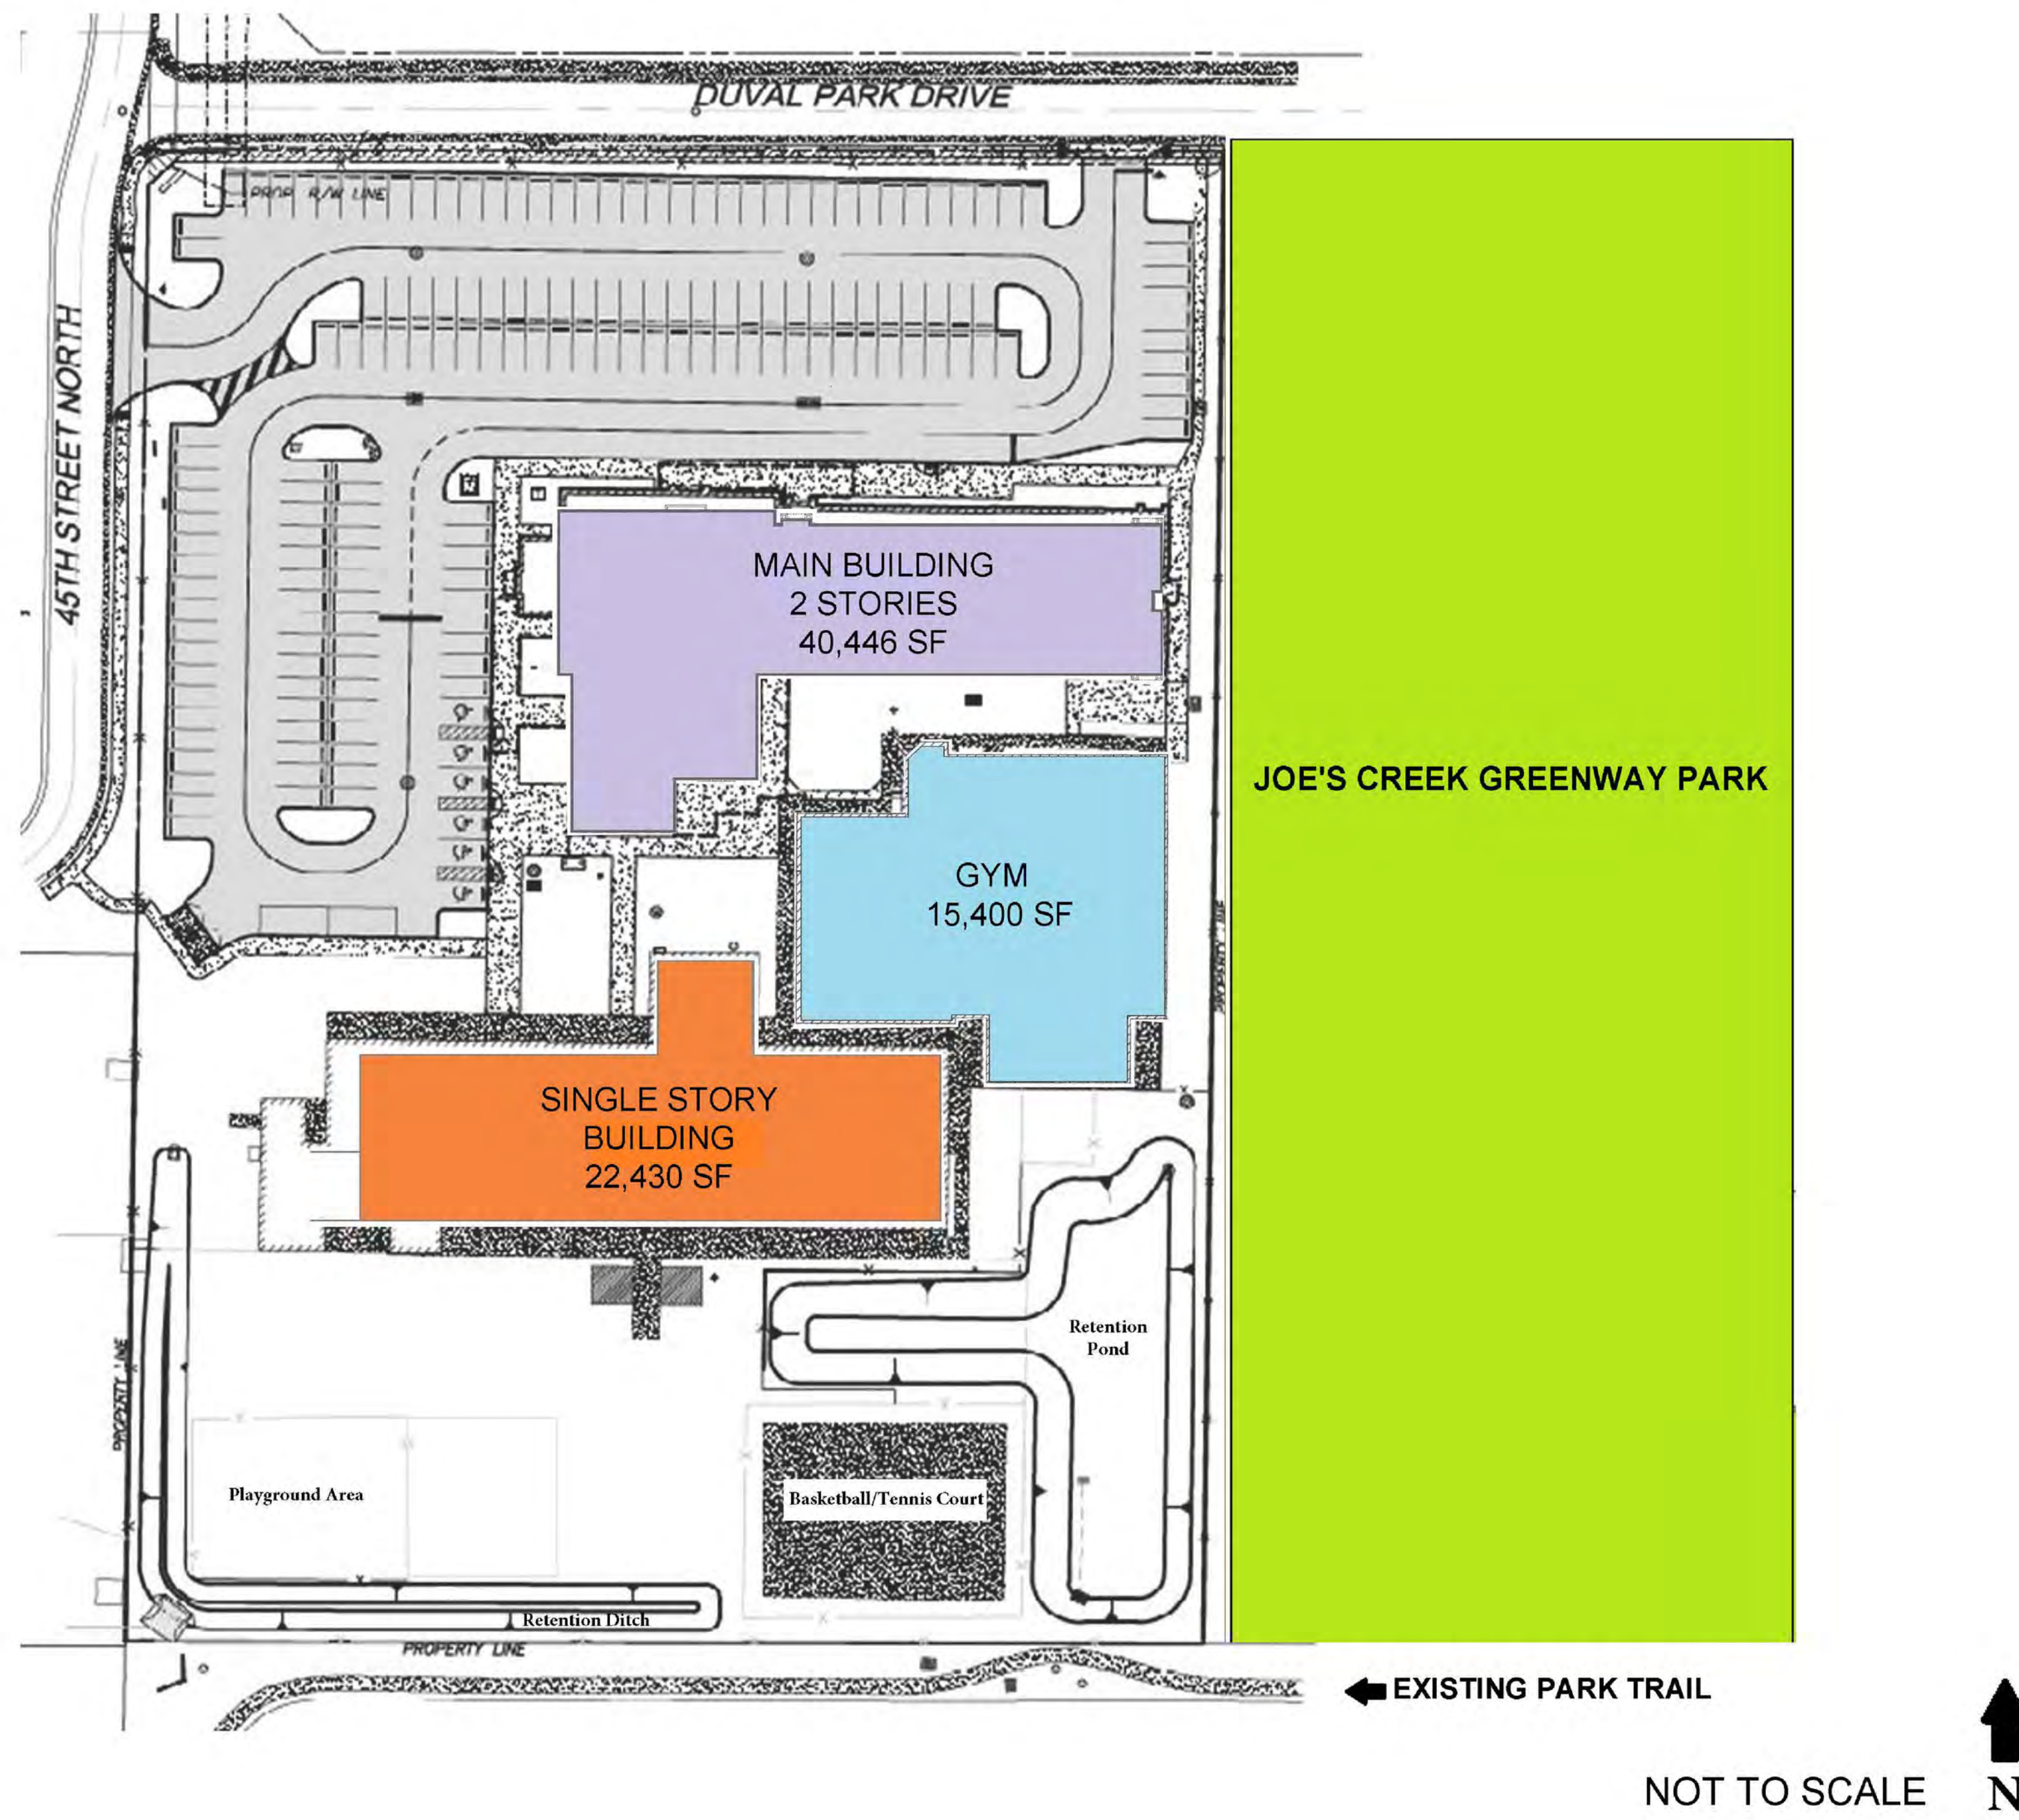

LEALMAN COMMUNITY CAMPUS

MAIN BUILDING
1st FLOOR
20,054 SF MOL
NOT TO SCALE

MAIN BUILDING
2nd FLOOR
20,392 SF MOL
NOT TO SCALE

SINGLE - STORY BUILDING
22,430 SF MOL
NOT TO SCALE

15,400 SF MOL
NOT TO SCALE