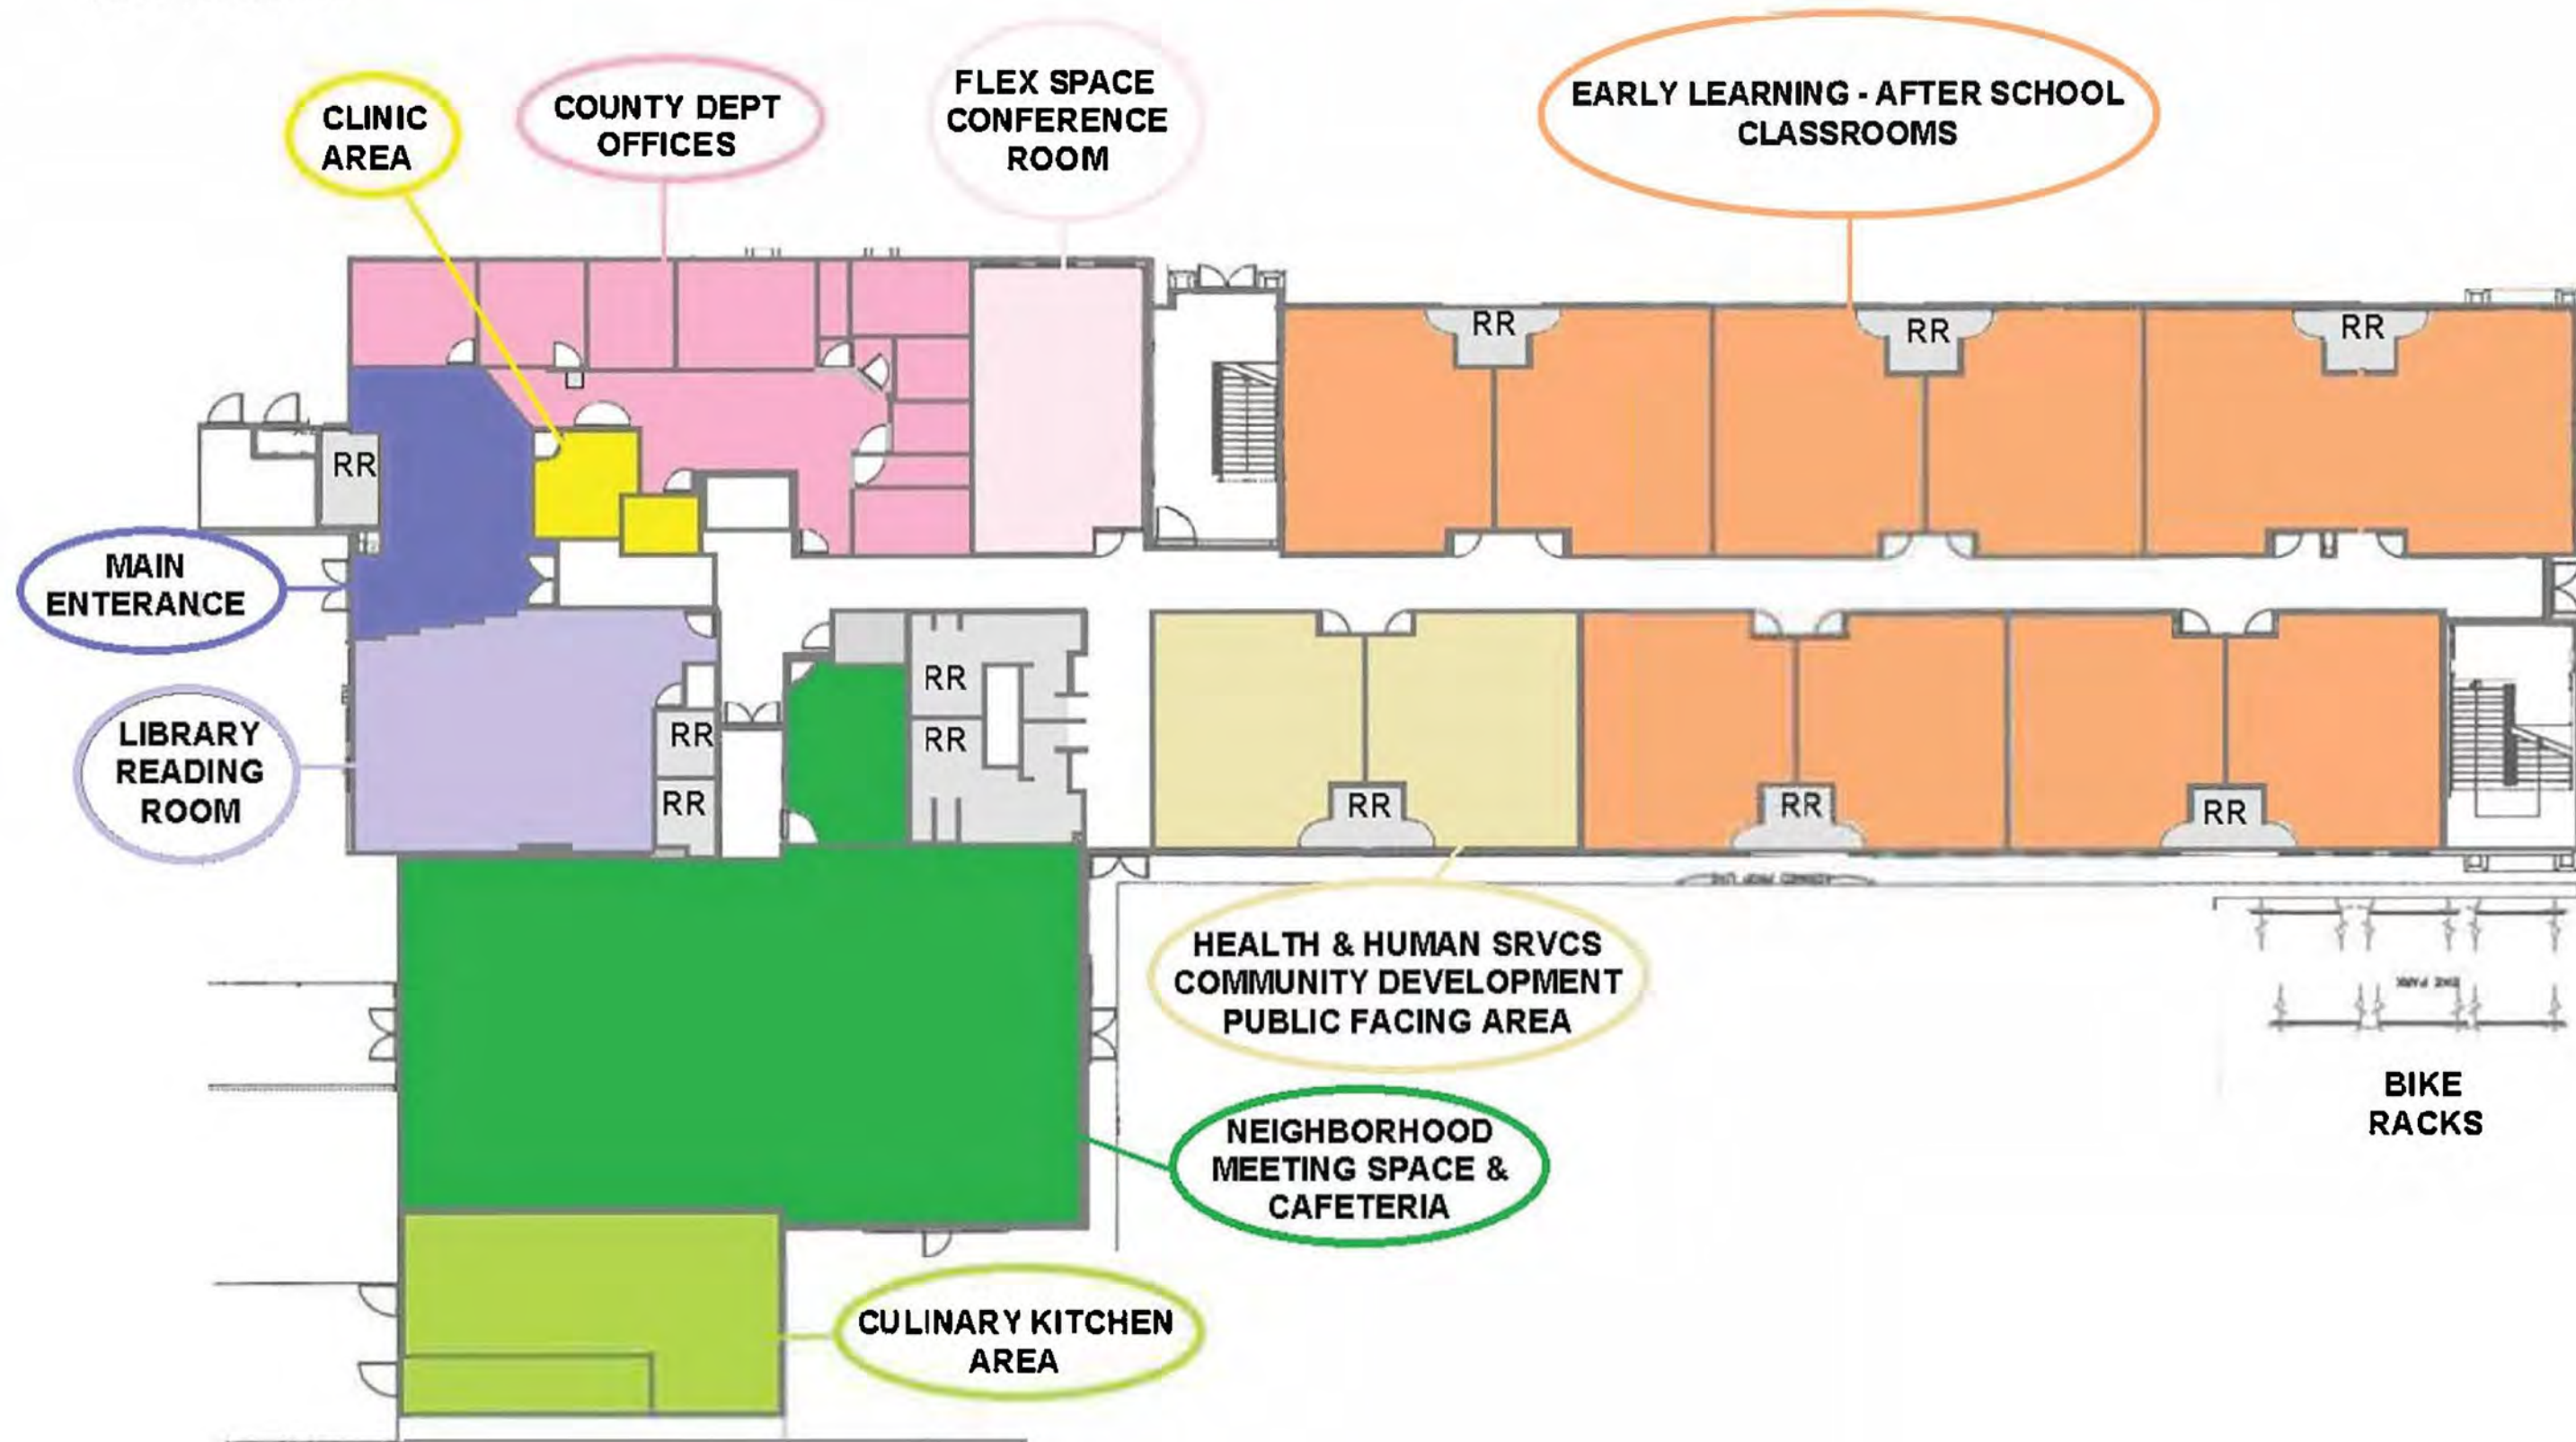

LEALMAN COMMUNITY CAMPUS

MAIN BUILDING
1st FLOOR
20,054 SF MOL
NOT TO SCALE

MAIN BUILDING
2nd FLOOR
20,392 SF MOL
NOT TO SCALE

SINGLE - STORY BUILDING
22,430 SF MOL
NOT TO SCALE

15,400 SF MOL
NOT TO SCALE