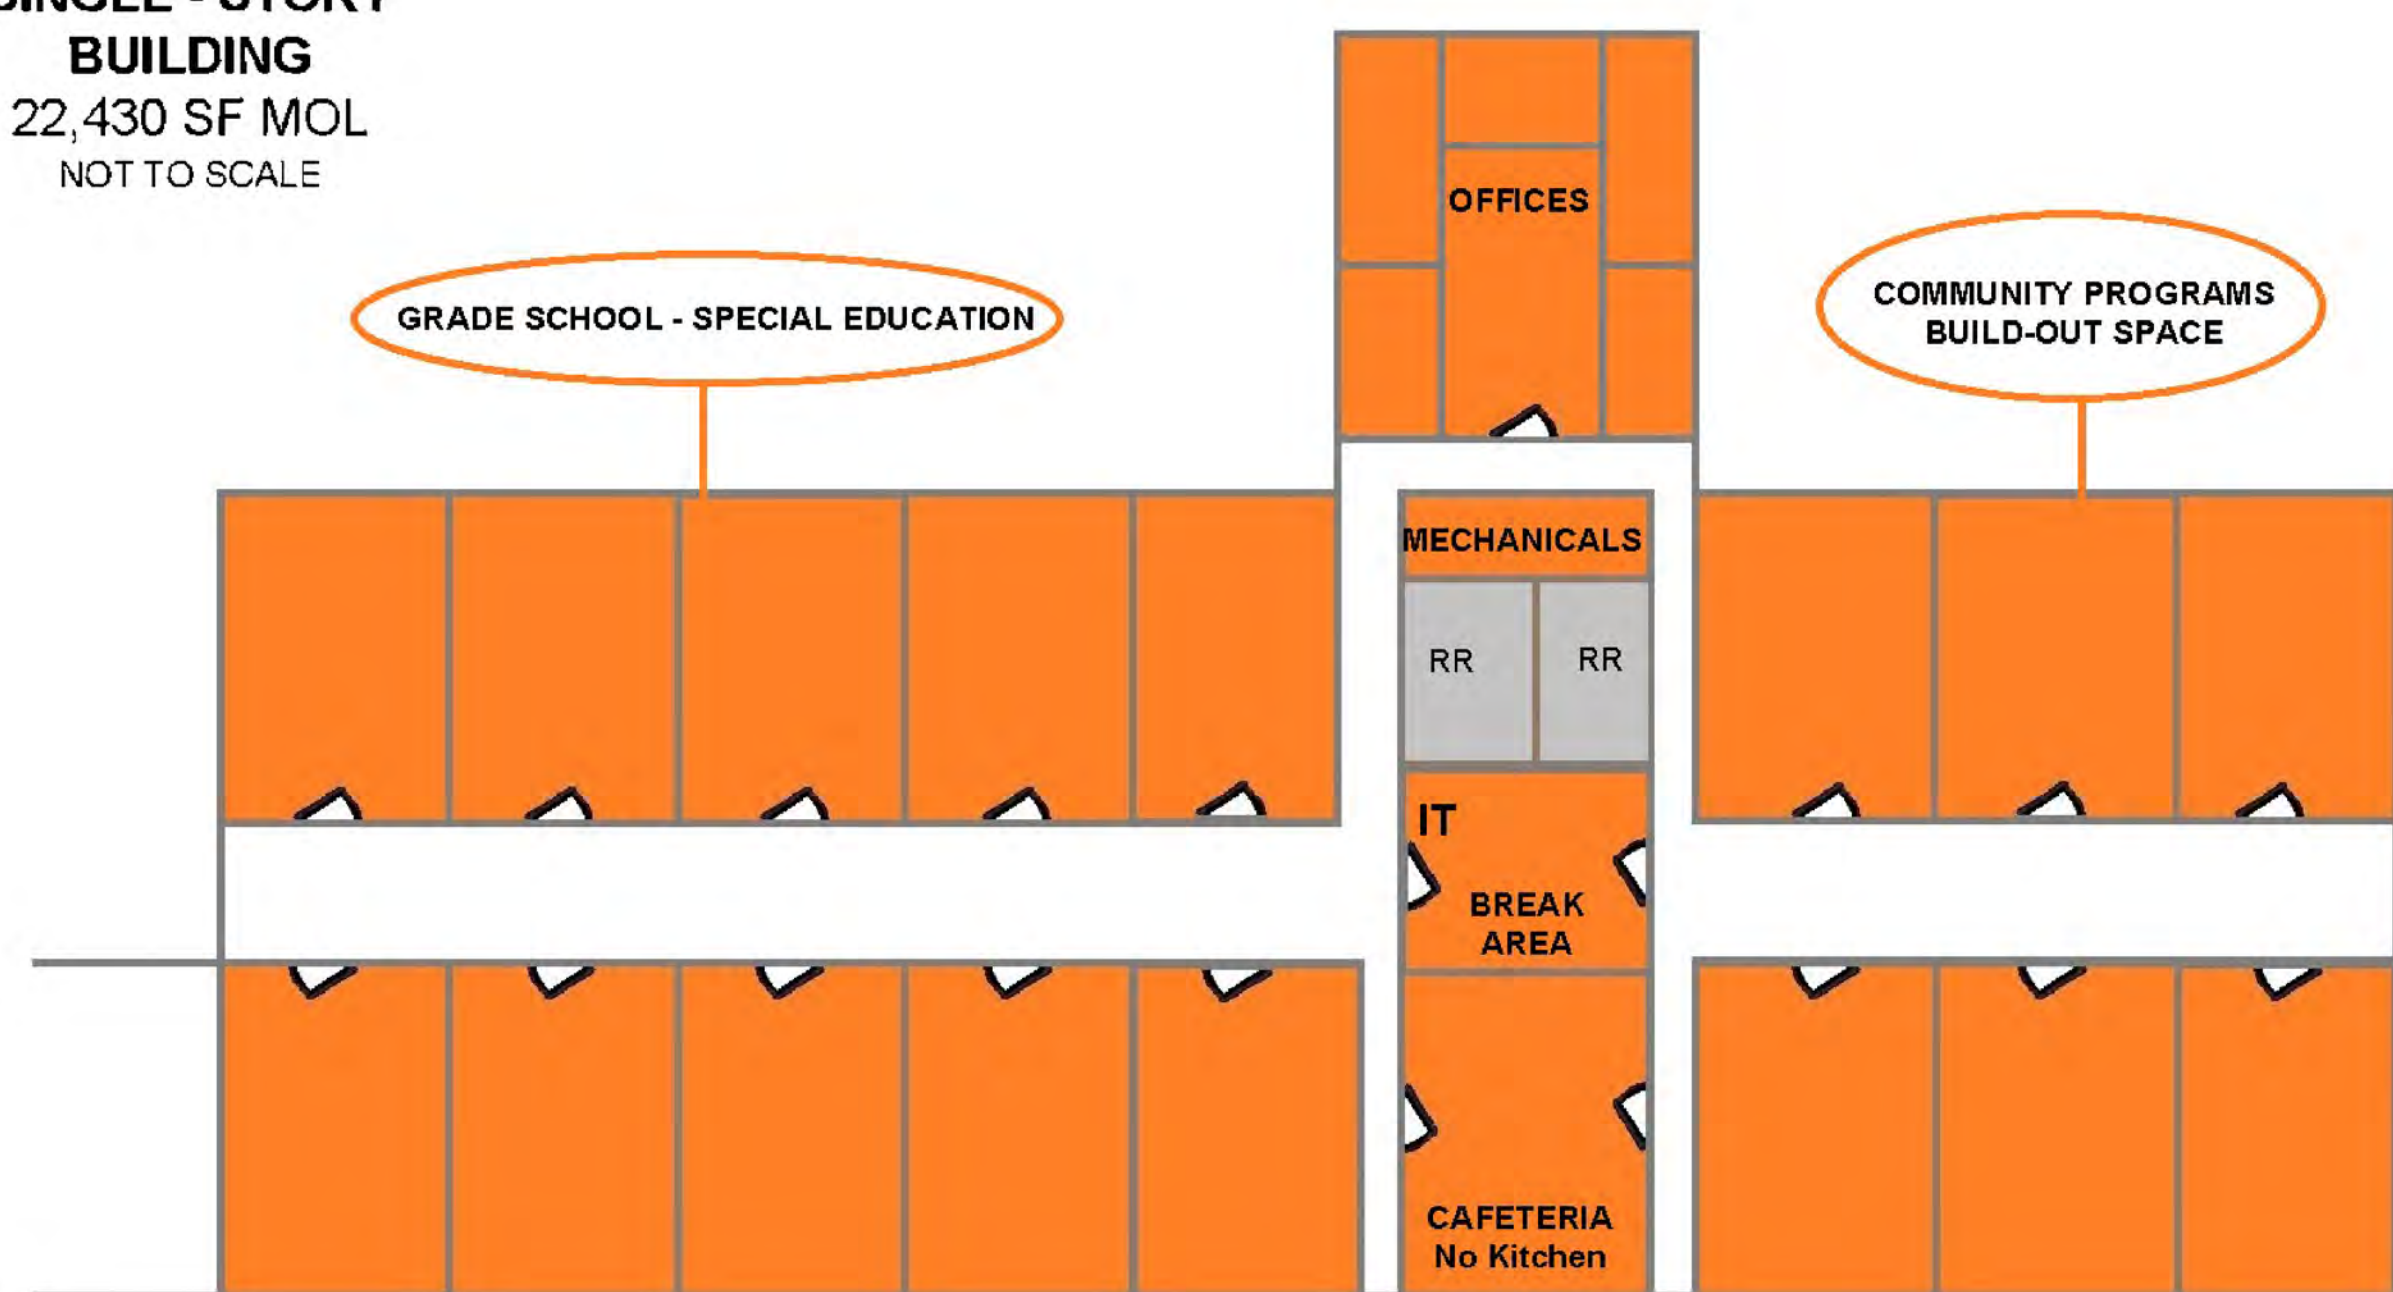

LEALMAN COMMUNITY CAMPUS

MAIN BUILDING
1st FLOOR
20,054 SF MOL
NOT TO SCALE

MAIN BUILDING
2nd FLOOR
20,392 SF MOL
NOT TO SCALE

SINGLE - STORY BUILDING
22,430 SF MOL
NOT TO SCALE

15,400 SF MOL
NOT TO SCALE