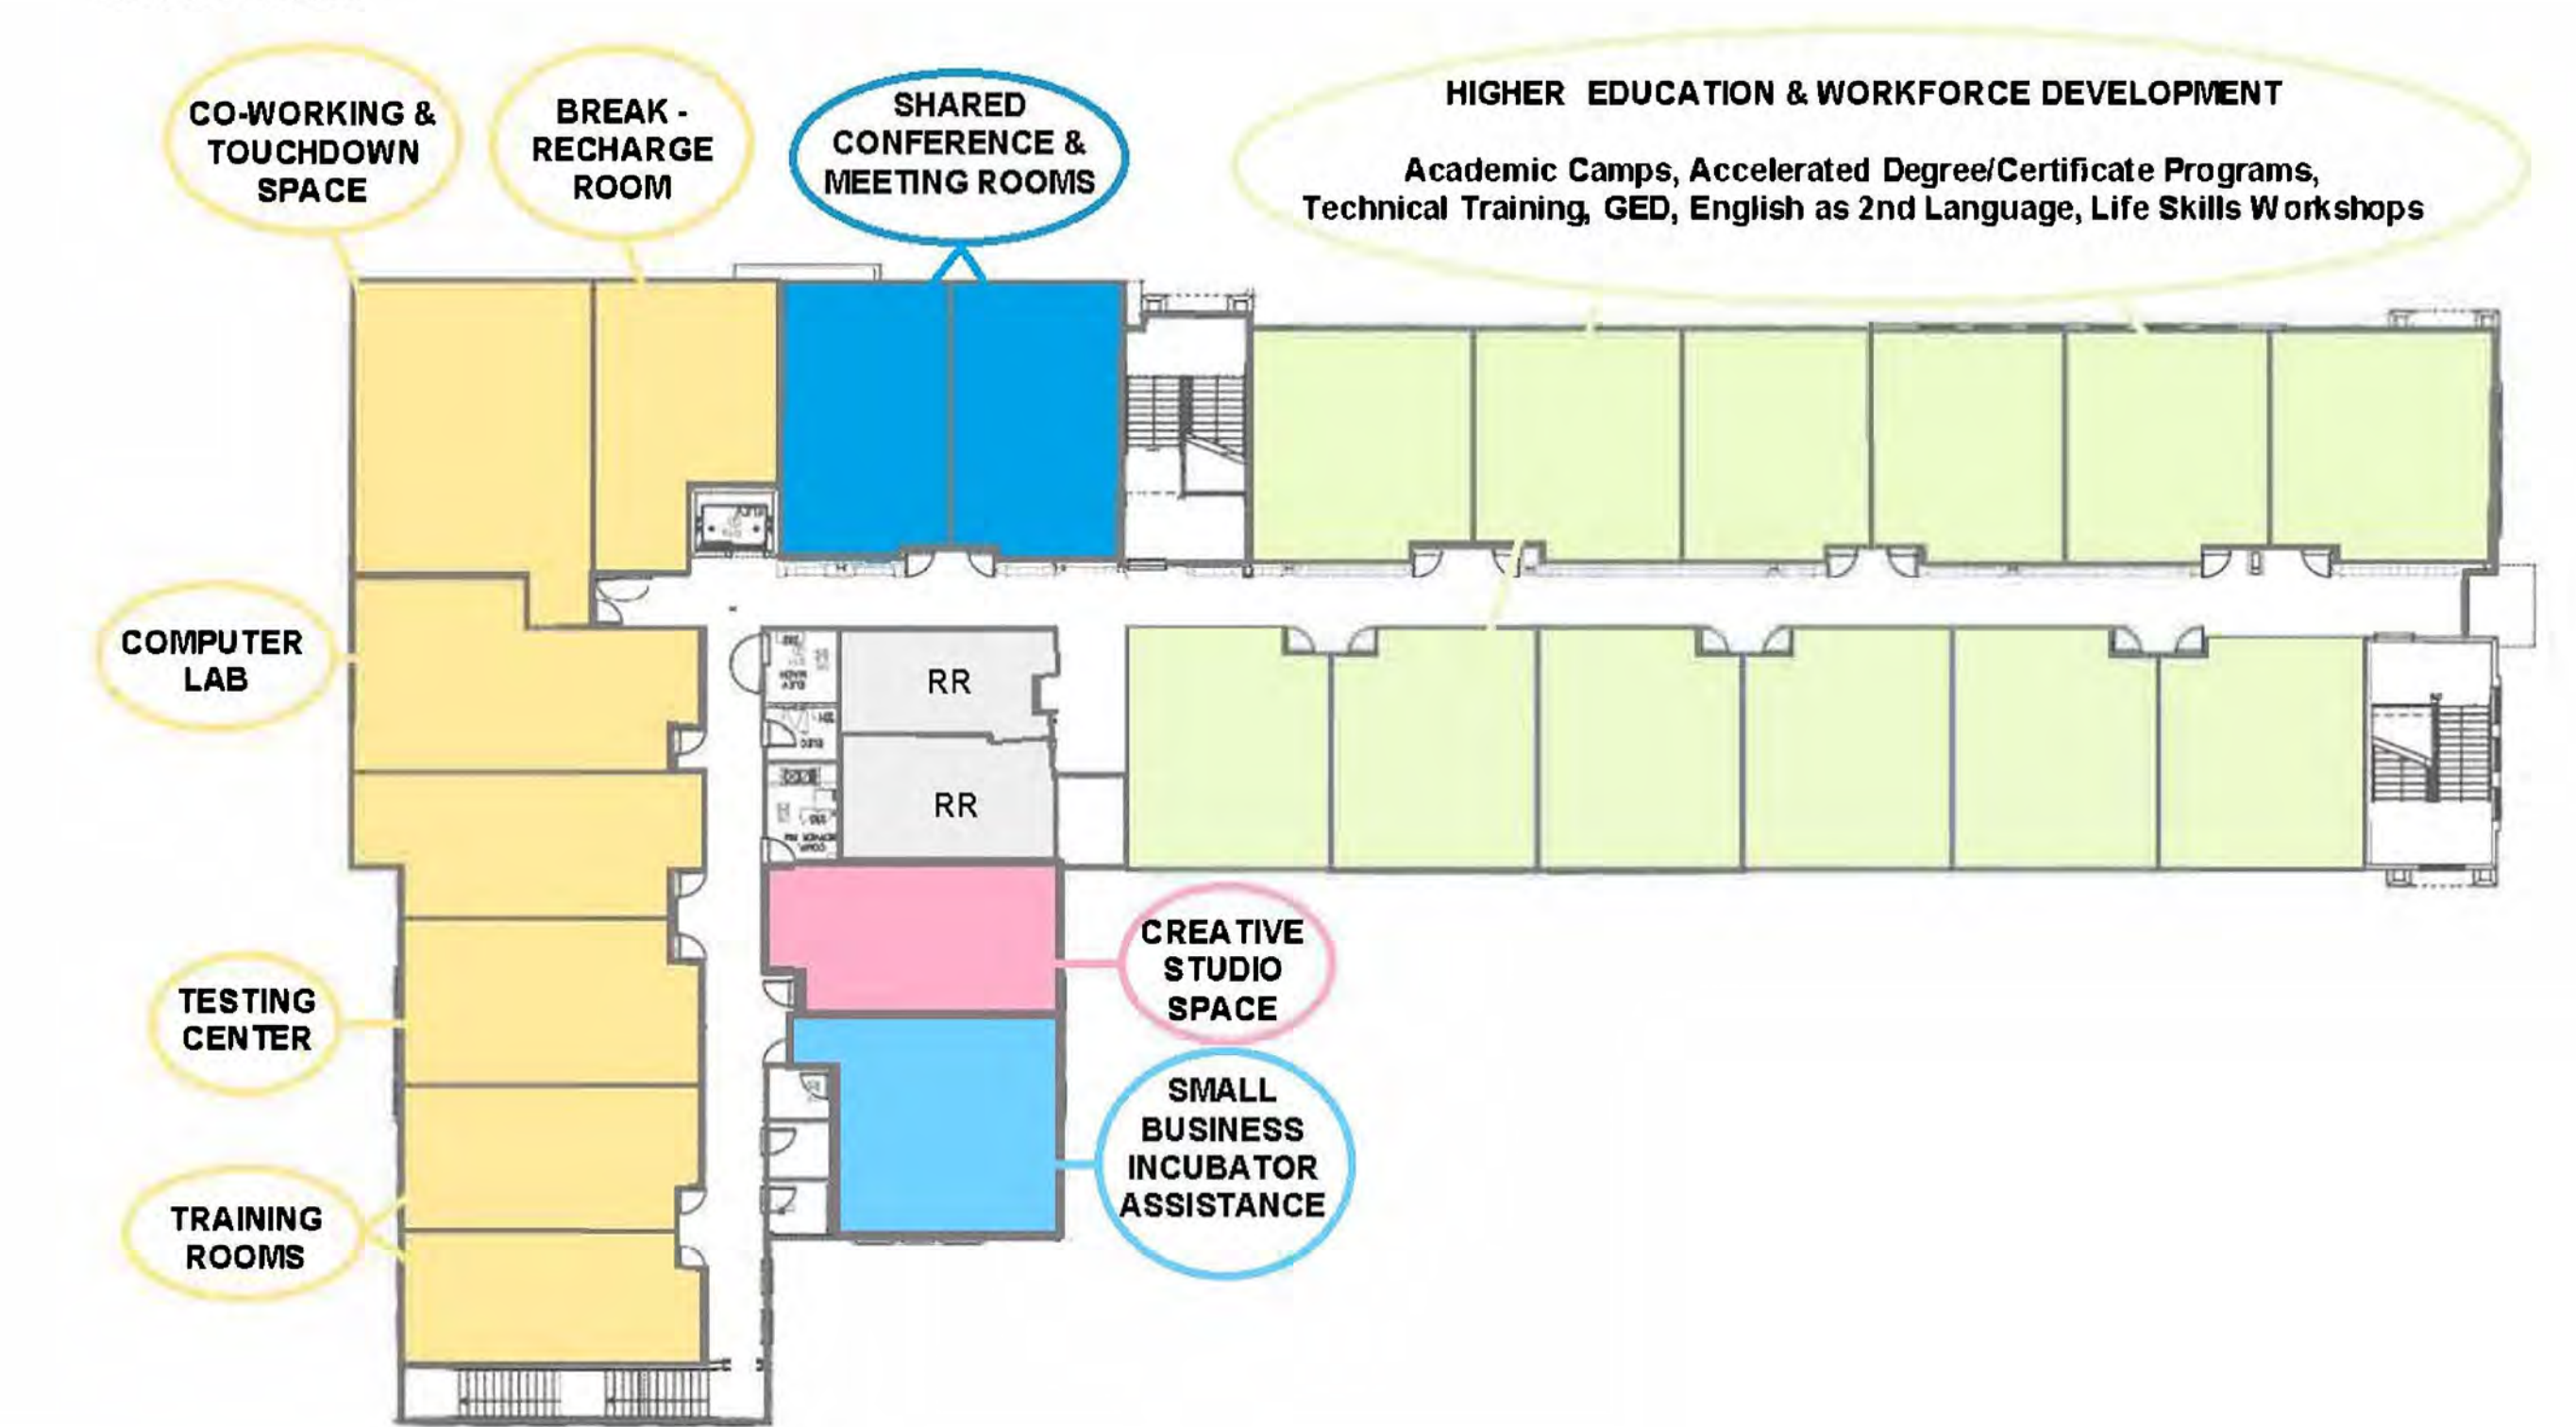

LEALMAN COMMUNITY CAMPUS

MAIN BUILDING
1st FLOOR
20,054 SF MOL
NOT TO SCALE

MAIN BUILDING
2nd FLOOR
20,392 SF MOL
NOT TO SCALE

SINGLE - STORY BUILDING
22,430 SF MOL
NOT TO SCALE

15,400 SF MOL
NOT TO SCALE