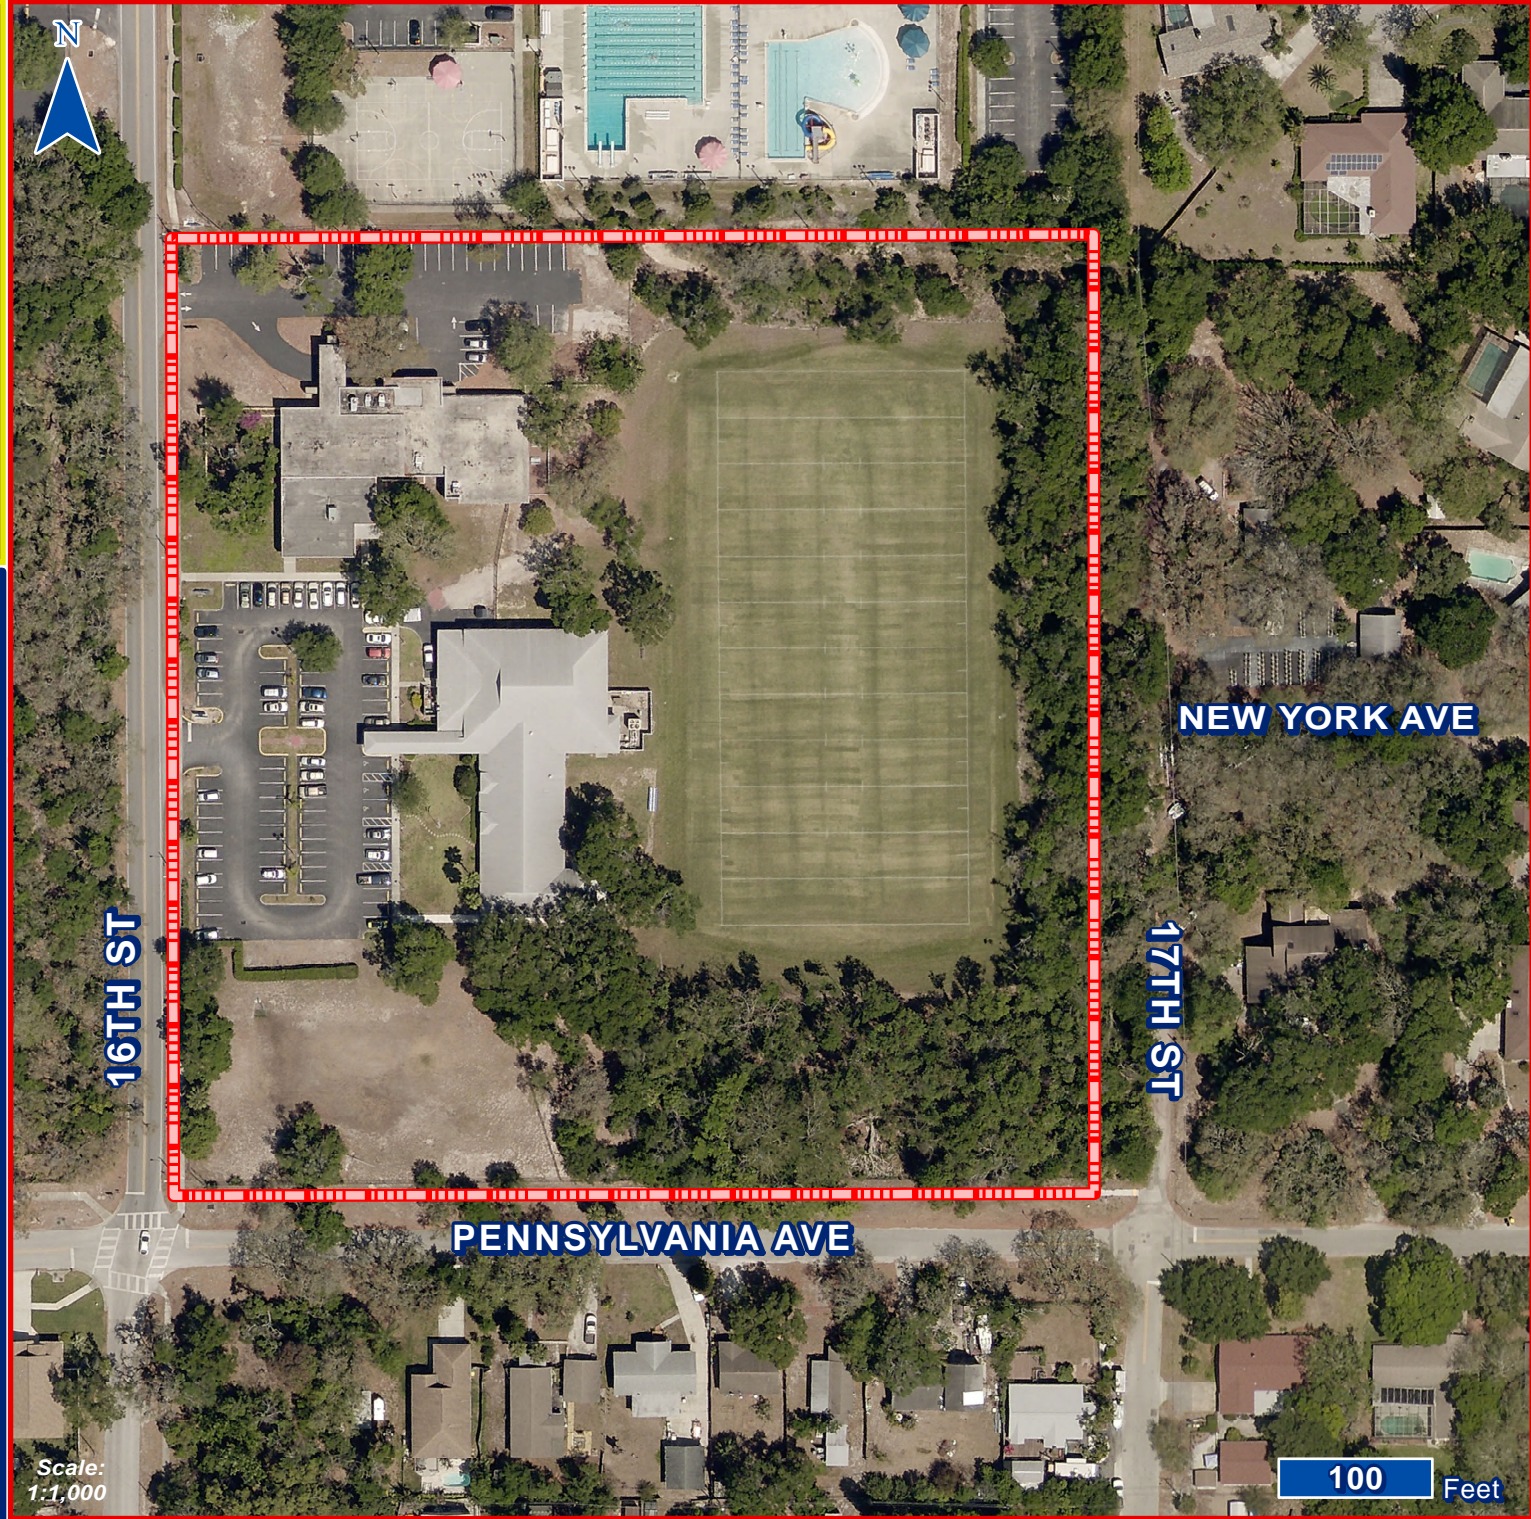

Palm Harbor The Centre

1500 16th St, 34683

Coordinate System:
WGS 1984 Web Mercator
Auxiliary Sphere Projection:
Mercator Auxiliary
SphereDatum: WGS 1984

Scale:
1:1,000

100 Feet