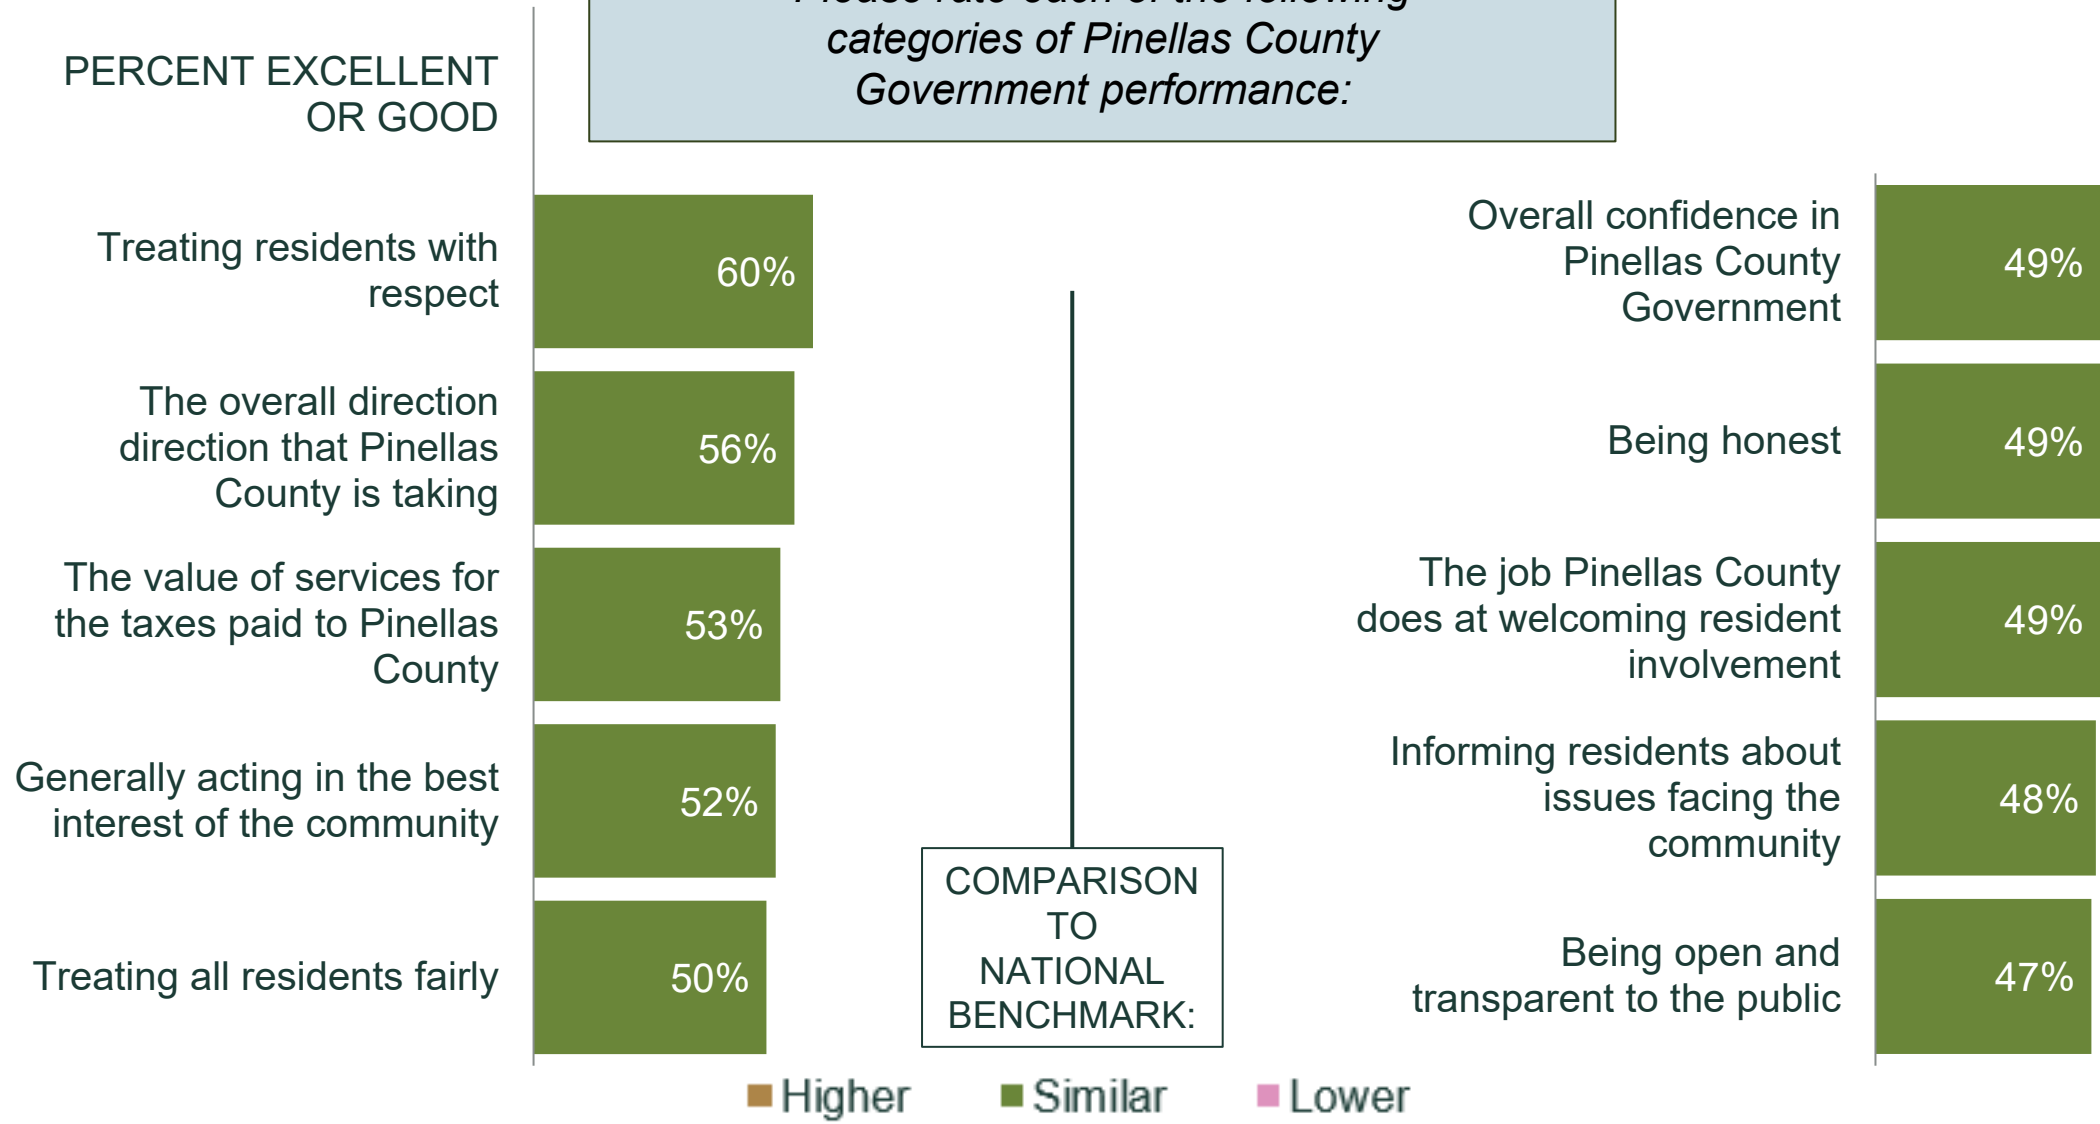

Governance in Pinellas County

Please rate each of the following categories of Pinellas County Government performance: