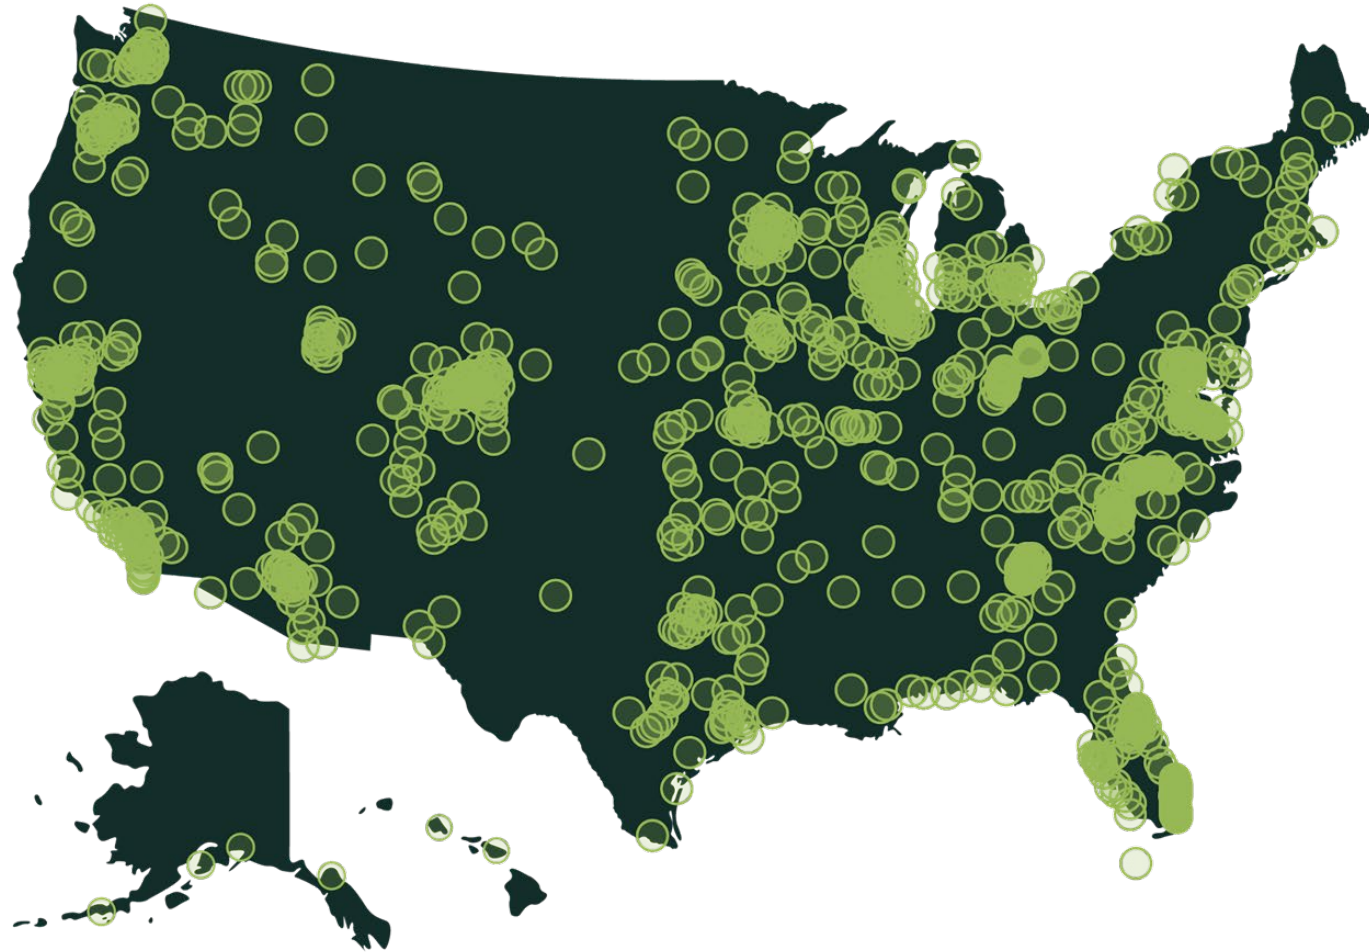

THE NCSTM

THE NATIONAL COMMUNITY SURVEYTM

**Results for
Pinellas County, FL
2023 National
Community SurveyTM**

Overview of Survey Results

The National Community Survey™ in Pinellas County

The NCS™ for Pinellas County, FL

- First time conducting The NCS
- Survey conducted from February 23, 2023 – April 6, 2023
- Mailing approach employed:
 - Probability-based sample of 4,500 randomly selected households
 - 555 total responses received
 - 13% overall response rate
- Non-probability, open-participation survey: 285 responses
- Results statistically weighted to reflect Pinellas County overall
- 95% confidence interval with a +/- 4% margin of error

Polco's Benchmarking Database

More than **500**
comparison communities
across the nation.

Representing the opinions
of more than **50 million**
residents.

Comparisons to Florida Benchmarks

Key Findings

**Pinellas County
residents
experience a high
quality of life and
have confidence
in their local
government.**

Please rate each of the following in the Pinellas County community:

Overall quality of the transportation system in Pinellas County

Mobility Services in Pinellas County

Please rate the quality of each of the following services in Pinellas County: