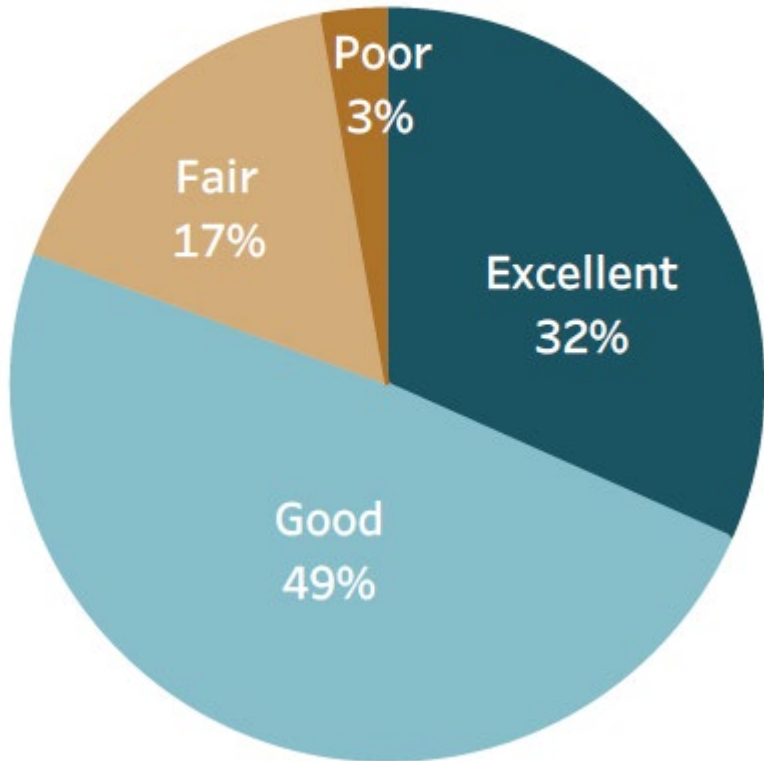

- First time conducting The NCS
- Survey conducted from February 23, 2023 – April 6, 2023
- Mailing approach employed:
 - Probability-based sample of 4,500 randomly selected households
 - 555 total responses received
 - 13% overall response rate
- Non-probability, open-participation survey: 285 responses
- Results statistically weighted to reflect Pinellas County overall
- 95% confidence interval with a +/- 4% margin of error

Polco's Benchmarking Database

More than **500**
comparison communities
across the nation.

Representing the opinions
of more than **50 million**
residents.

Comparisons to Florida Benchmarks

Key Findings

**Pinellas County
residents
experience a high
quality of life and
have confidence
in their local
government.**

Quality of life in Pinellas County

The overall quality of life in Pinellas County

COMPARISON TO NATIONAL BENCHMARK:

- Higher
- Similar
- Lower

PERCENT VERY OR SOMEWHAT SAFE

- Pinellas County as a place to live
- Remain in Pinellas County for the next five years
- Recommend living in Pinellas County to someone who asks
- Overall image or reputation of Pinellas County
- Pinellas County as a place to retire
- Pinellas County as a place to raise children