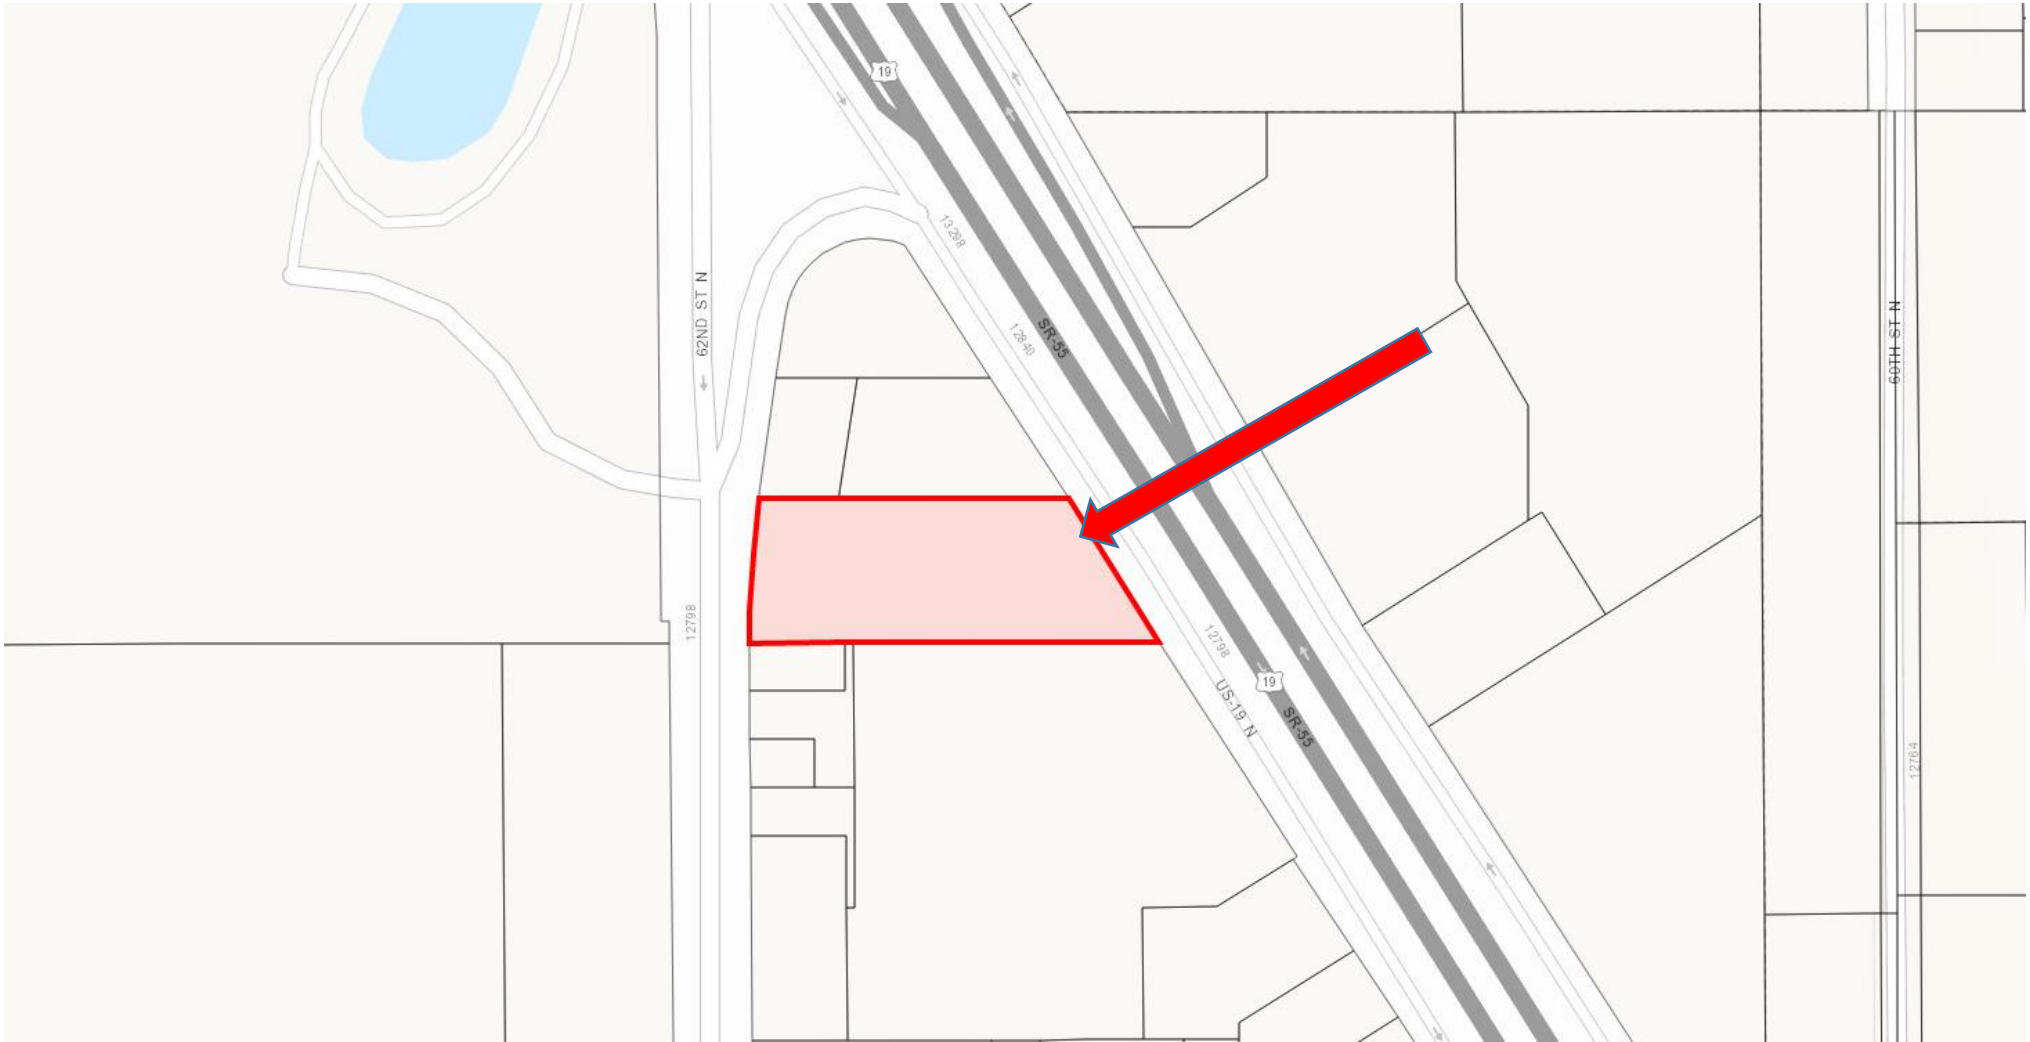

**PINELLAS EX OFFENDER RE-ENTRY COALITION
12810 US HIGHWAY 19 NORTH, CLEARWATER, FL 33764
PARCEL I.D. 08-30-16-70974-100-0805**

PROPERTY LOCATION MAP