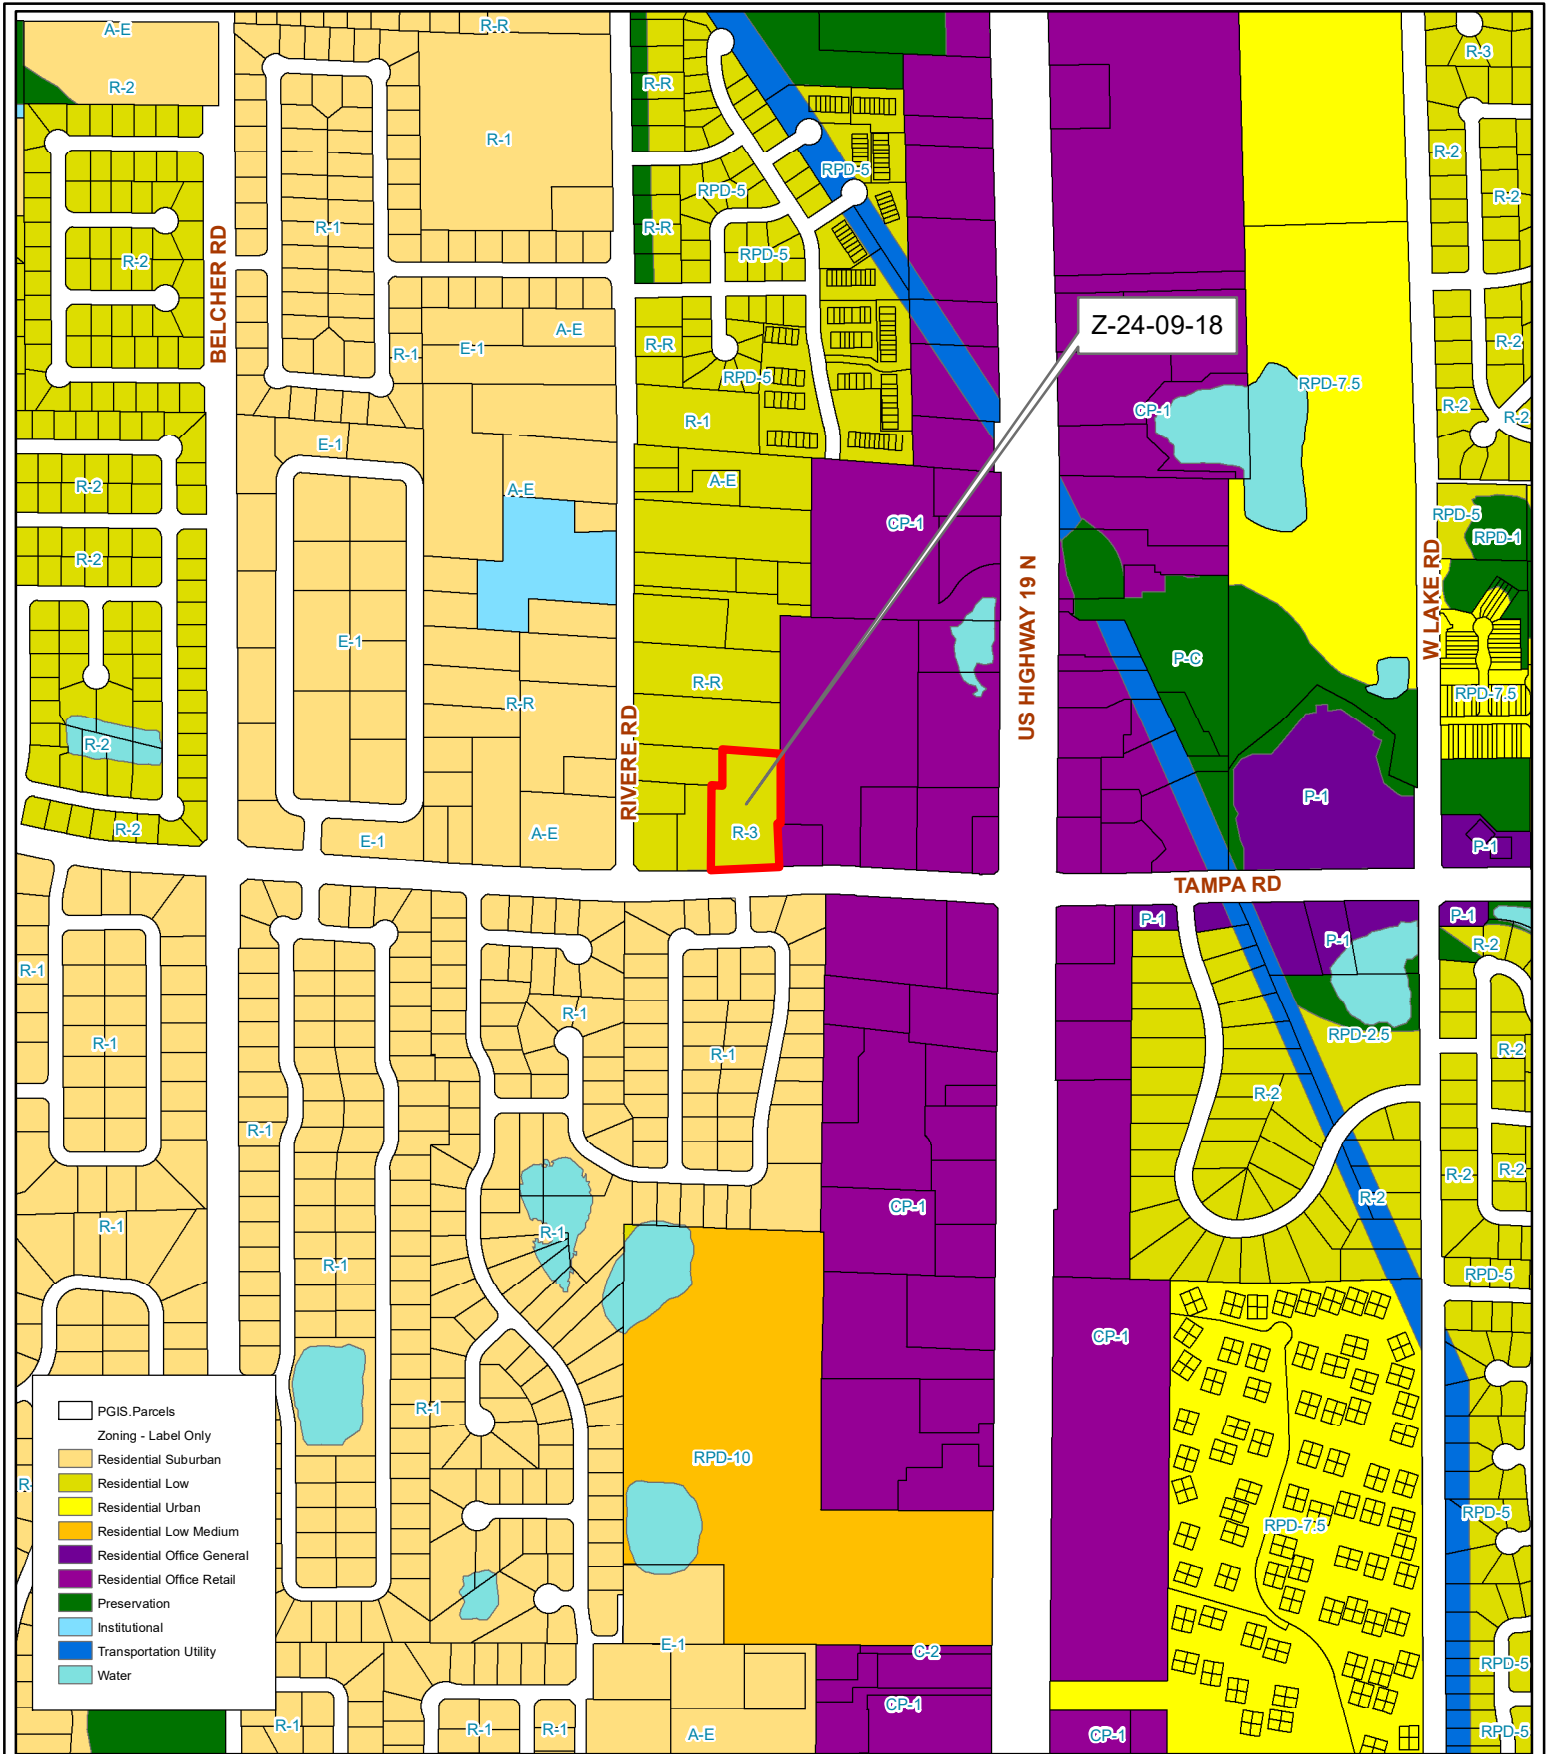

# Z-24-09-18 Location Map

**Zoning**  
From: R-R, Rural Residential  
To: R-3, Single Family Residential

07/28/16/00000/210/1600

Prepared by: Pinellas County Planning Department

Date: 8/1/2018

1 inch = 4.5 miles

1 inch = 0.12 miles

**Z-24-09-18**  
**Aerial Map**

**Zoning**  
**From:** R-R, Rural Residential  
**To:** R-3, Single Family Residential

07/28/16/00000/210/1600

Prepared by: Pinellas County Planning Department

Date: 8/1/2018

1 inch = 0.12 miles

**Z-24-09-18**  
**Municipal Map**

**Zoning**  
**From:** R-R, Rural Residential  
**To:** R-3, Single Family Residential

07/28/16/00000/210/1600

Prepared by: Pinellas County Planning Department

Date: 8/1/2018

1 inch = 0.12 miles

**Z-24-09-18**

**Proposed Zoning**

**Zoning**

**From:** R-R, Rural Residential

**To:** R-3, Single Family Residential

07/28/16/00000/210/1600