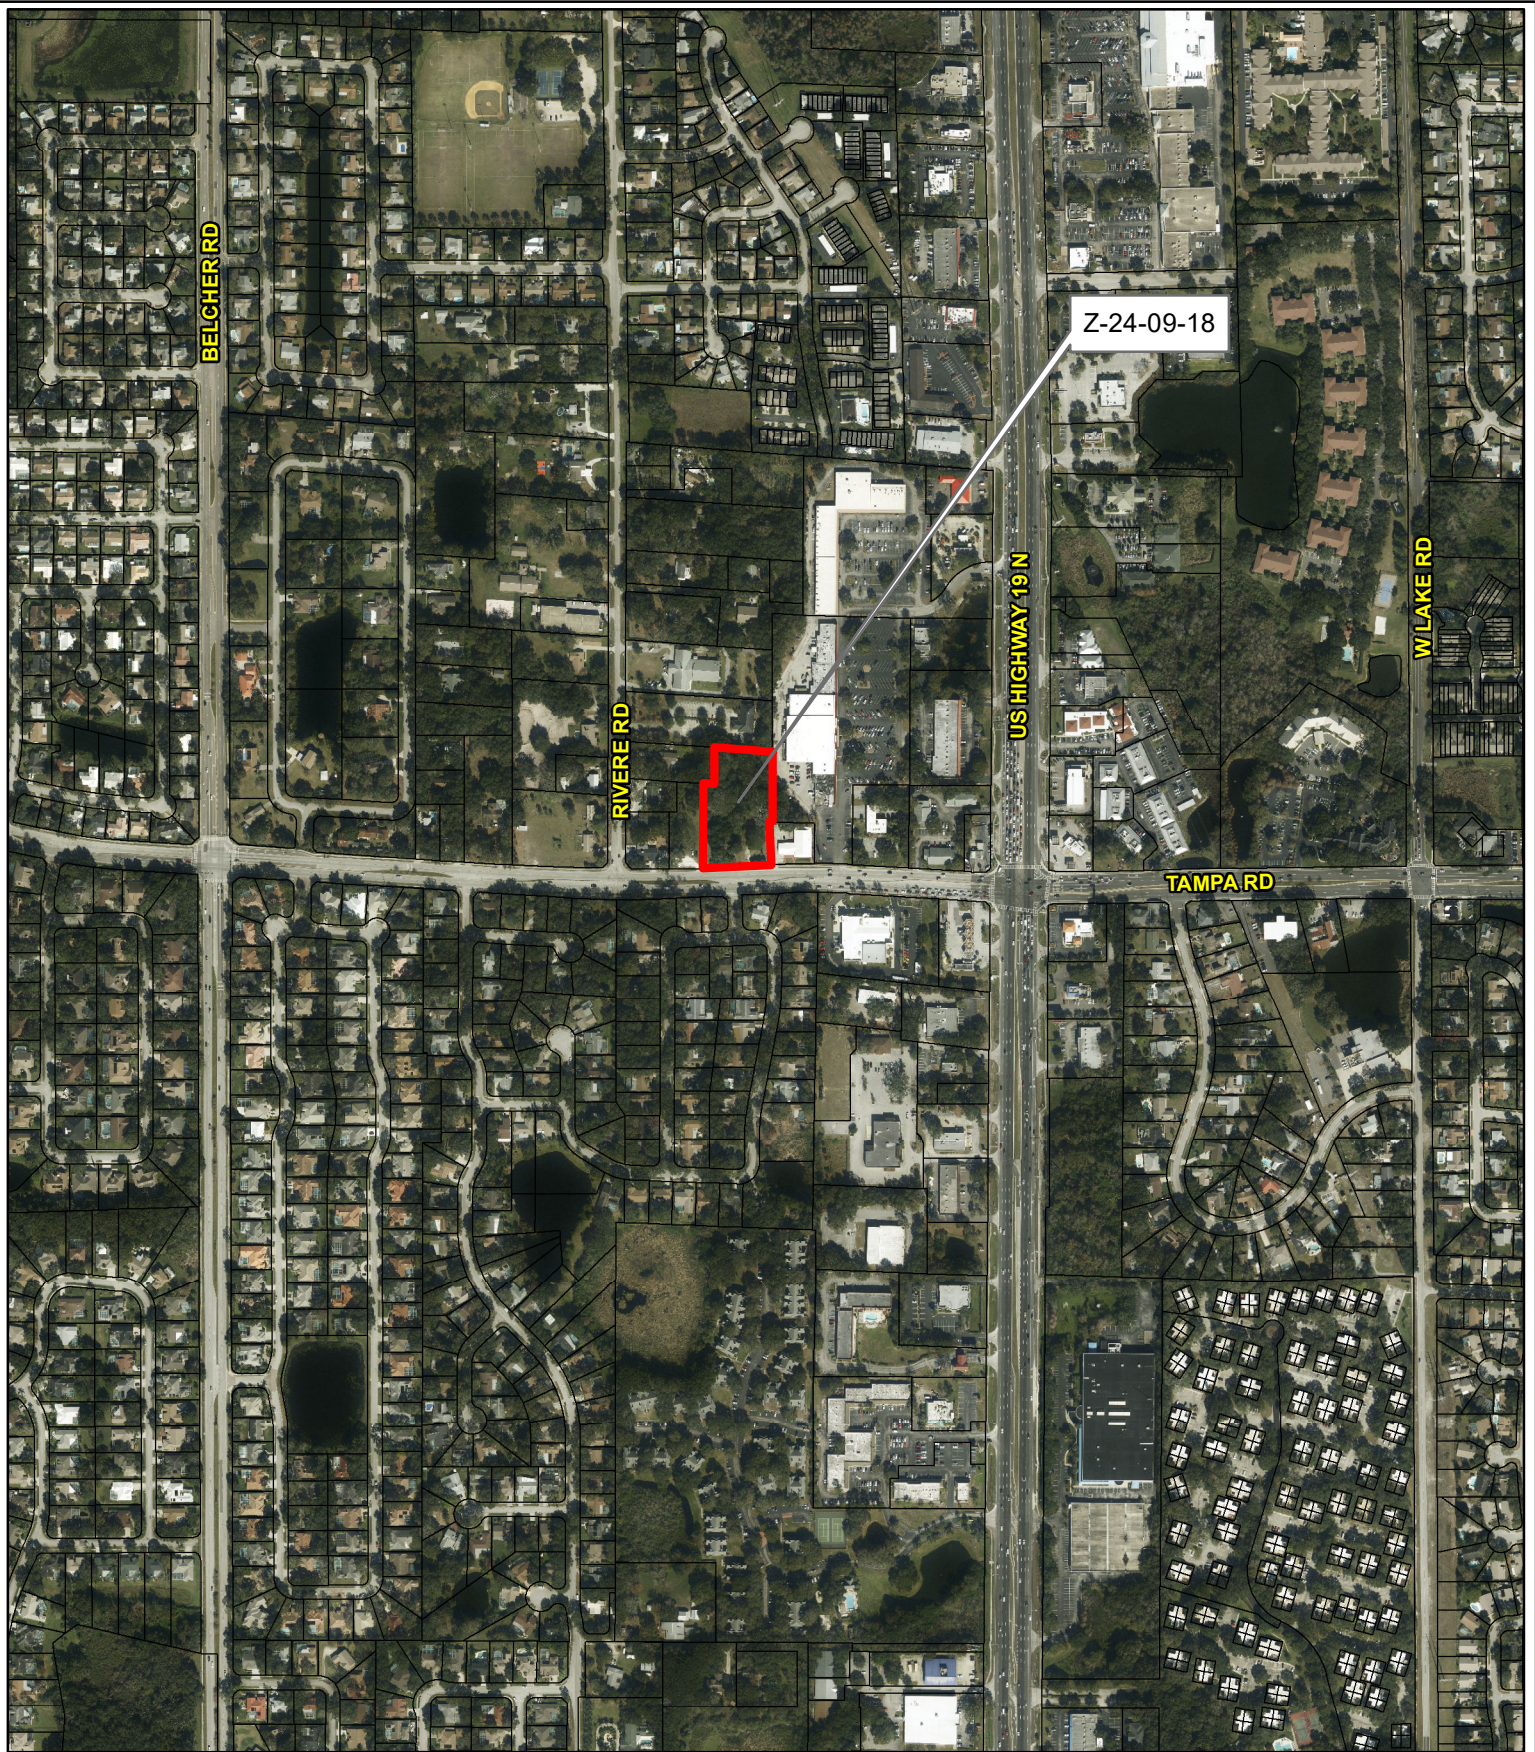

# Z-24-09-18 Location Map

**Zoning**  
From: R-R, Rural Residential  
To: R-3, Single Family Residential

07/28/16/00000/210/1600

Prepared by: Pinellas County Planning Department

Date: 8/1/2018

1 inch = 4.5 miles

1 inch = 0.12 miles

**Z-24-09-18**  
**Aerial Map**

**Zoning**  
**From:** R-R, Rural Residential  
**To:** R-3, Single Family Residential

07/28/16/00000/210/1600

Prepared by: Pinellas County Planning Department