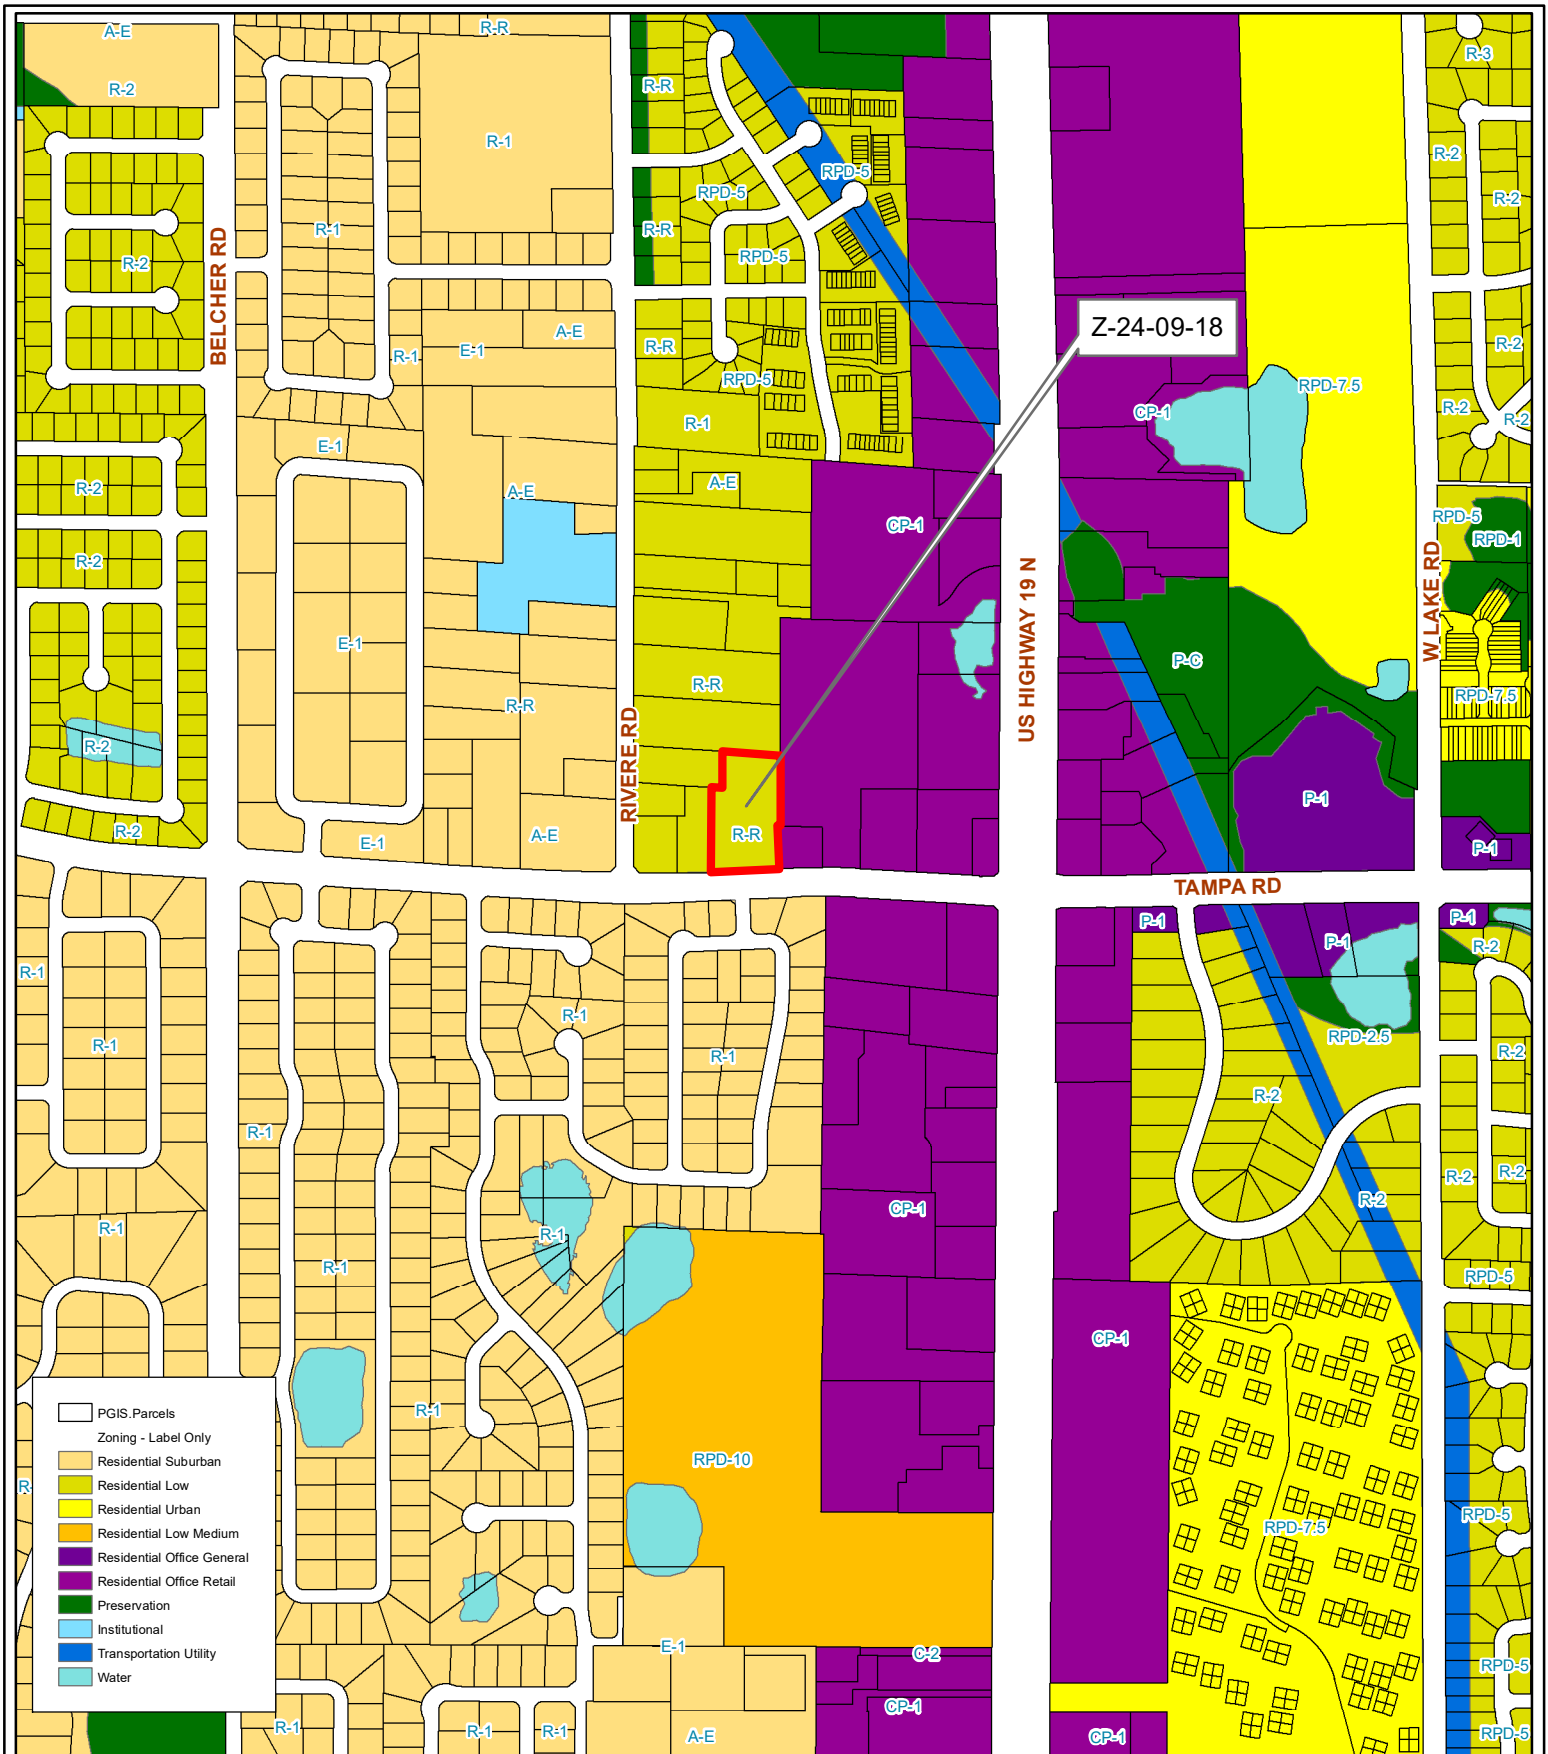

# Z-24-09-18 Location Map

**Zoning**  
From: R-R, Rural Residential  
To: R-3, Single Family Residential

07/28/16/00000/210/1600

Prepared by: Pinellas County Planning Department

Date: 8/1/2018

1 inch = 4.5 miles

**Z-24-09-18**

**Current Zoning**

**Zoning**

**From:** R-R, Rural Residential

**To:** R-3, Single Family Residential

07/28/16/00000/210/1600

Prepared by: Pinellas County Planning Department

Date: 8/1/2018

1 inch = 0.12 miles

**Z-24-09-18**  
**Aerial Map**

**Zoning**  
**From:** R-R, Rural Residential  
**To:** R-3, Single Family Residential

07/28/16/00000/210/1600

Prepared by: Pinellas County Planning Department

Date: 8/1/2018

1 inch = 0.12 miles

**Z-24-09-18**  
**Municipal Map**

**Zoning**  
**From:** R-R, Rural Residential  
**To:** R-3, Single Family Residential

07/28/16/00000/210/1600

Prepared by: Pinellas County Planning Department