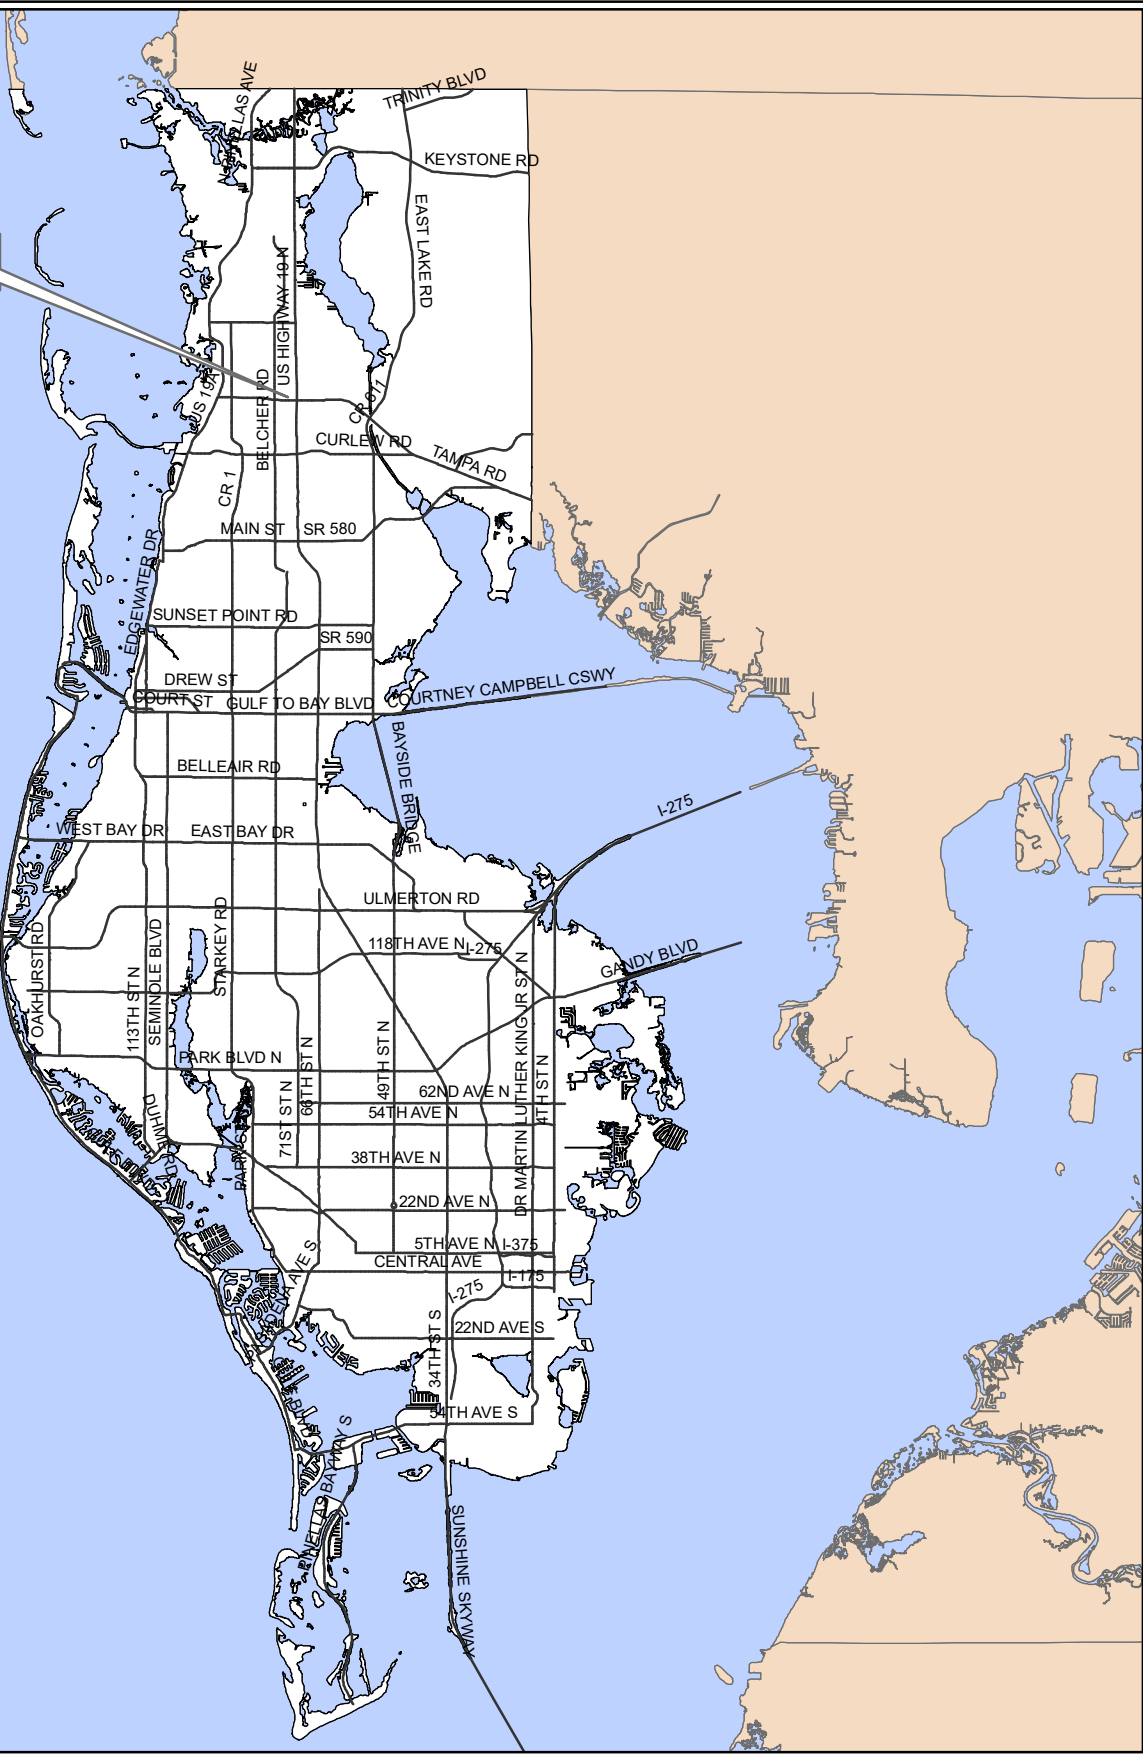

Z-24-09-18

Surrounding Counties

# Z-24-09-18 Location Map

**Zoning**  
From: R-R, Rural Residential  
To: R-3, Single Family Residential

07/28/16/00000/210/1600

Prepared by: Pinellas County Planning Department

Date: 8/1/2018

1 inch = 4.5 miles