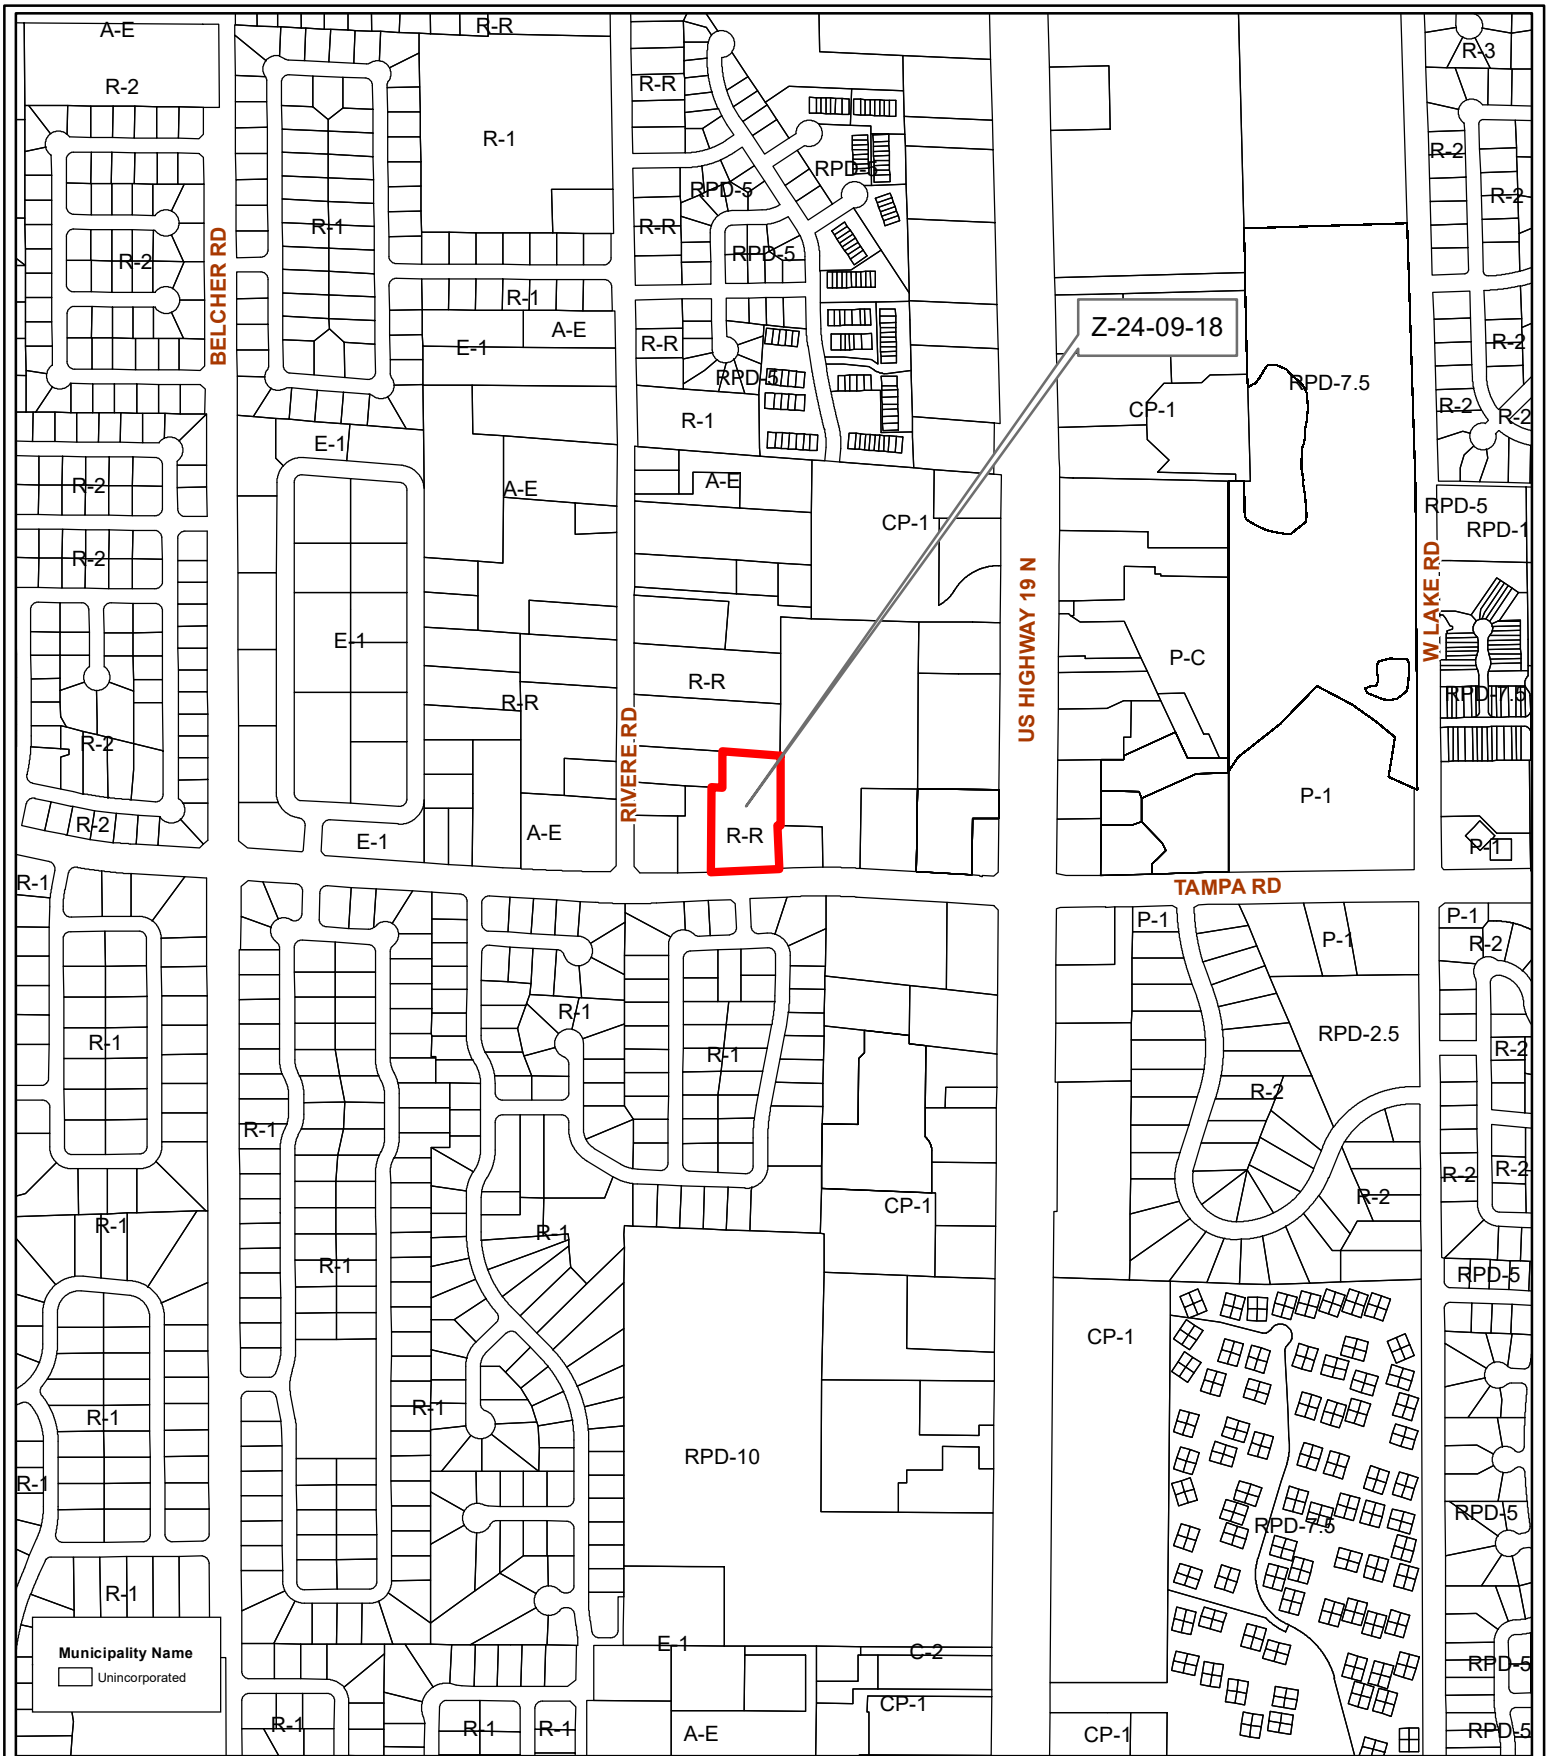

# Z-24-09-18 Location Map

**Zoning**  
From: R-R, Rural Residential  
To: R-3, Single Family Residential

07/28/16/00000/210/1600

Prepared by: Pinellas County Planning Department

Date: 8/1/2018

1 inch = 4.5 miles

1 inch = 0.12 miles

**Z-24-09-18**  
**Aerial Map**

**Zoning**  
**From:** R-R, Rural Residential  
**To:** R-3, Single Family Residential

07/28/16/00000/210/1600

Prepared by: Pinellas County Planning Department

Date: 8/1/2018

1 inch = 0.12 miles

**Z-24-09-18**  
**Municipal Map**

**Zoning**  
**From:** R-R, Rural Residential  
**To:** R-3, Single Family Residential

07/28/16/00000/210/1600

Prepared by: Pinellas County Planning Department

Date: 8/1/2018

1 inch = 0.12 miles

**Z-24-09-18**

**Proposed Zoning**

**Zoning**

**From:** R-R, Rural Residential

**To:** R-3, Single Family Residential

07/28/16/00000/210/1600