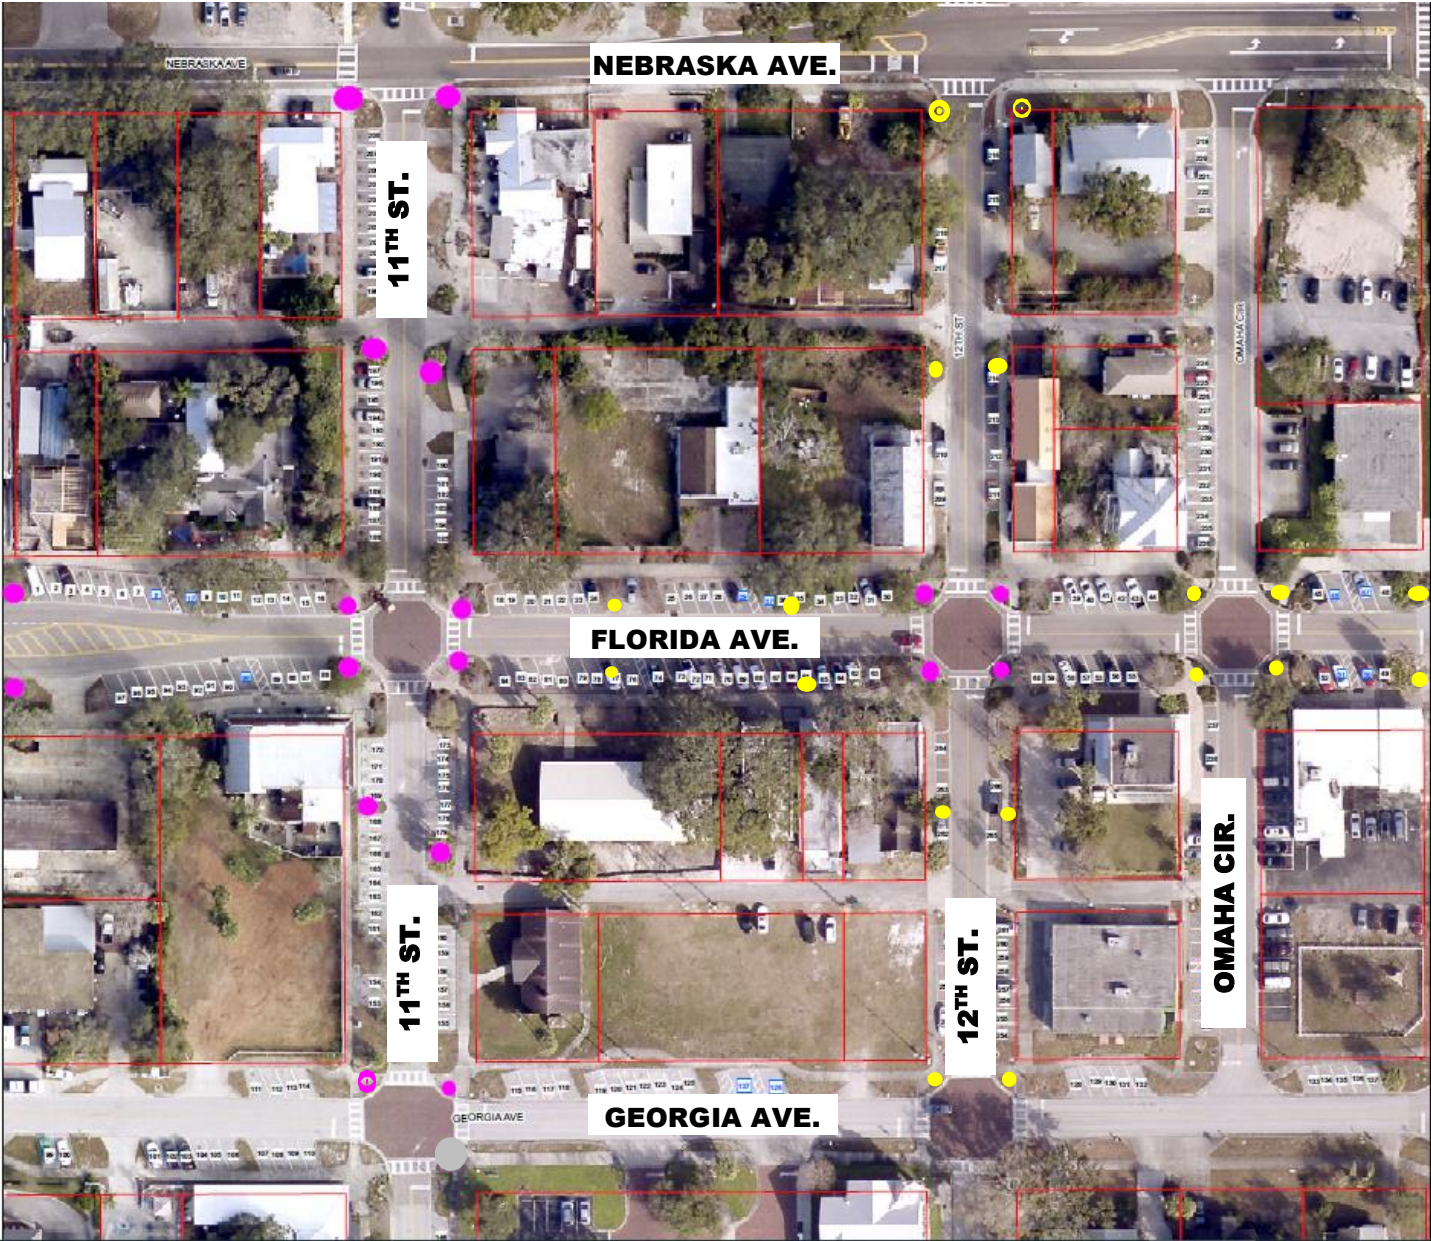

Downtown Palm Harbor Banner Locations

ALT. 19

OMAHA AVE.

-  Denotes location of existing streetlight pole and banner location
-  Denotes location of existing streetlight pole Potential future banner location