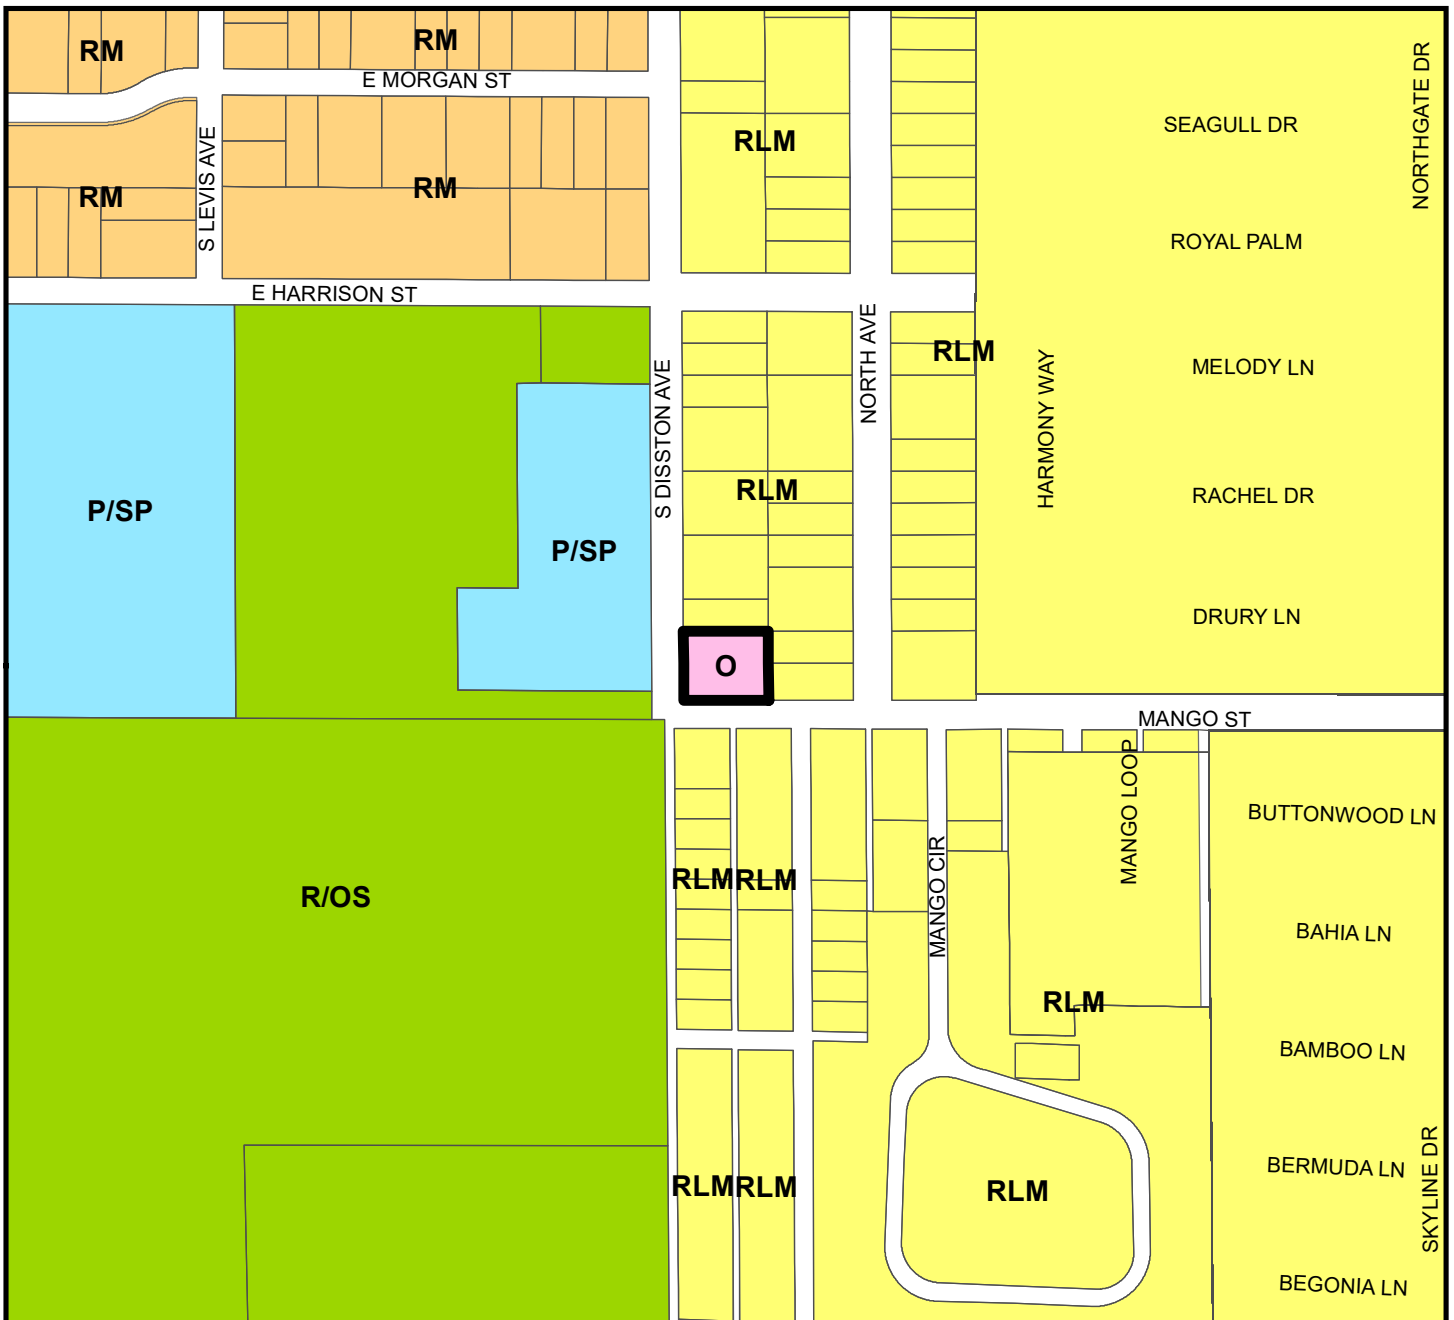

Countywide Plan Map Categories

- Residential Low Medium
- Office
- Recreation/Open Space
- Residential Medium
- Public/Semi-Public

Map 4 - Current Countywide Plan Map

CASE #: CW19-16

FROM: Office

AREA: 0.33 Acres

JURISDICTION: Tarpon Springs

TO: Residential Medium