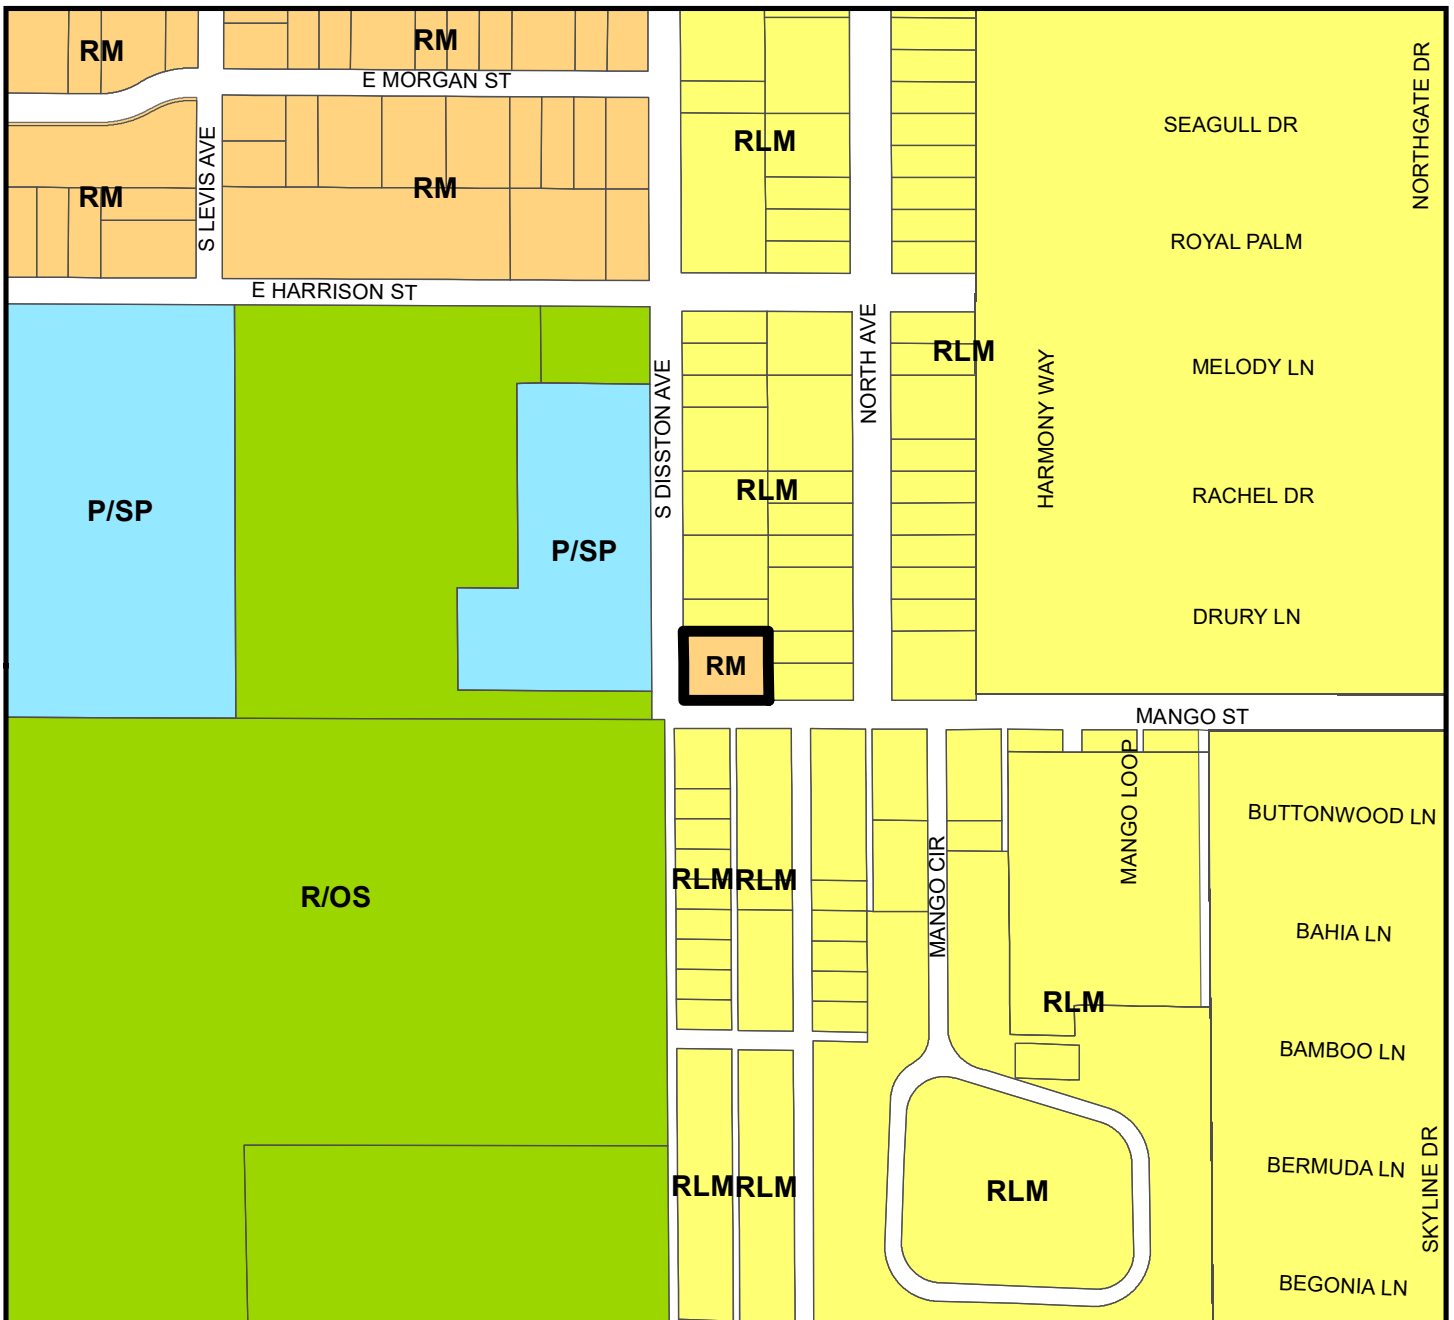

Map 1 - Location

CASE #: CW19-16

FROM: Office

AREA: 0.33 Acres

JURISDICTION: Tarpon Springs

TO: Residential Medium

Map 2 - Current Countywide Plan Map & Jurisdictional Map

CASE #: CW19-16

FROM: Office

AREA: 0.33 Acres

JURISDICTION: Tarpon Springs

TO: Residential Medium

LEGEND:

 TARPON SPRINGS

Map 3 - Aerial

CASE #: CW19-16

Map 4 - Current Countywide Plan Map

CASE #: CW19-16

FROM: Office

AREA: 0.33 Acres

JURISDICTION: Tarpon Springs

TO: Residential Medium

Countywide Plan Map Categories

- Residential Low Medium
- Office
- Recreation/Open Space
- Residential Medium
- Public/Semi-Public

Map 5 - Proposed Countywide Plan Map

CASE #: CW19-16

FROM: Office

AREA: 0.33 Acres

JURISDICTION: Tarpon Springs

TO: Residential Medium