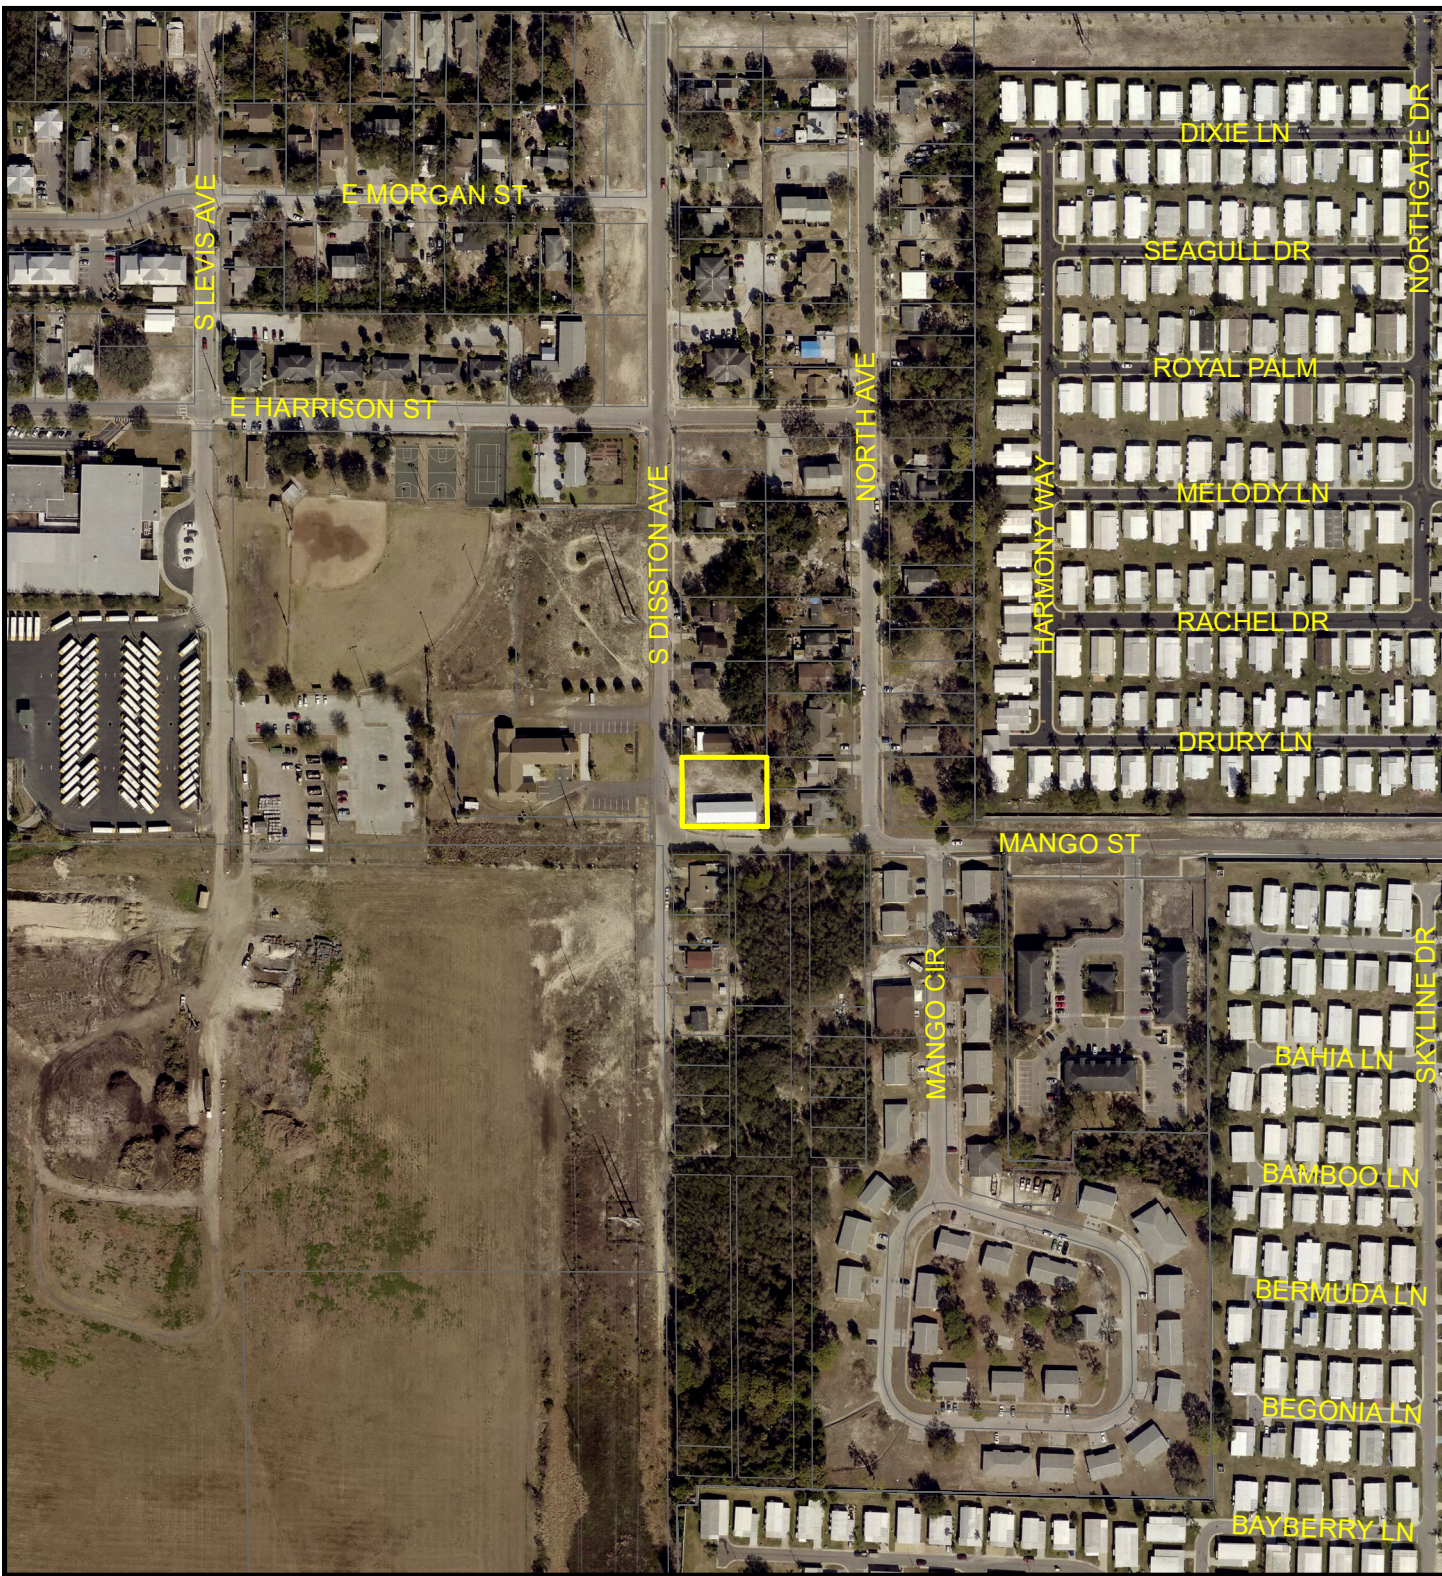

Map 1 - Location

CASE #: CW19-16

FROM: Office

AREA: 0.33 Acres

JURISDICTION: Tarpon Springs

TO: Residential Medium

Map 2 - Current Countywide Plan Map & Jurisdictional Map

CASE #: CW19-16

FROM: Office

AREA: 0.33 Acres

JURISDICTION: Tarpon Springs

TO: Residential Medium

LEGEND:

 TARPON SPRINGS

Map 3 - Aerial

CASE #: CW19-16

Map 4 - Current Countywide Plan Map

CASE #: CW19-16

FROM: Office

AREA: 0.33 Acres

JURISDICTION: Tarpon Springs

TO: Residential Medium

Countywide Plan Map Categories

- Residential Low Medium
- Office
- Recreation/Open Space
- Residential Medium
- Public/Semi-Public

Map 5 - Proposed Countywide Plan Map

CASE #: CW19-16

FROM: Office

AREA: 0.33 Acres

JURISDICTION: Tarpon Springs

TO: Residential Medium