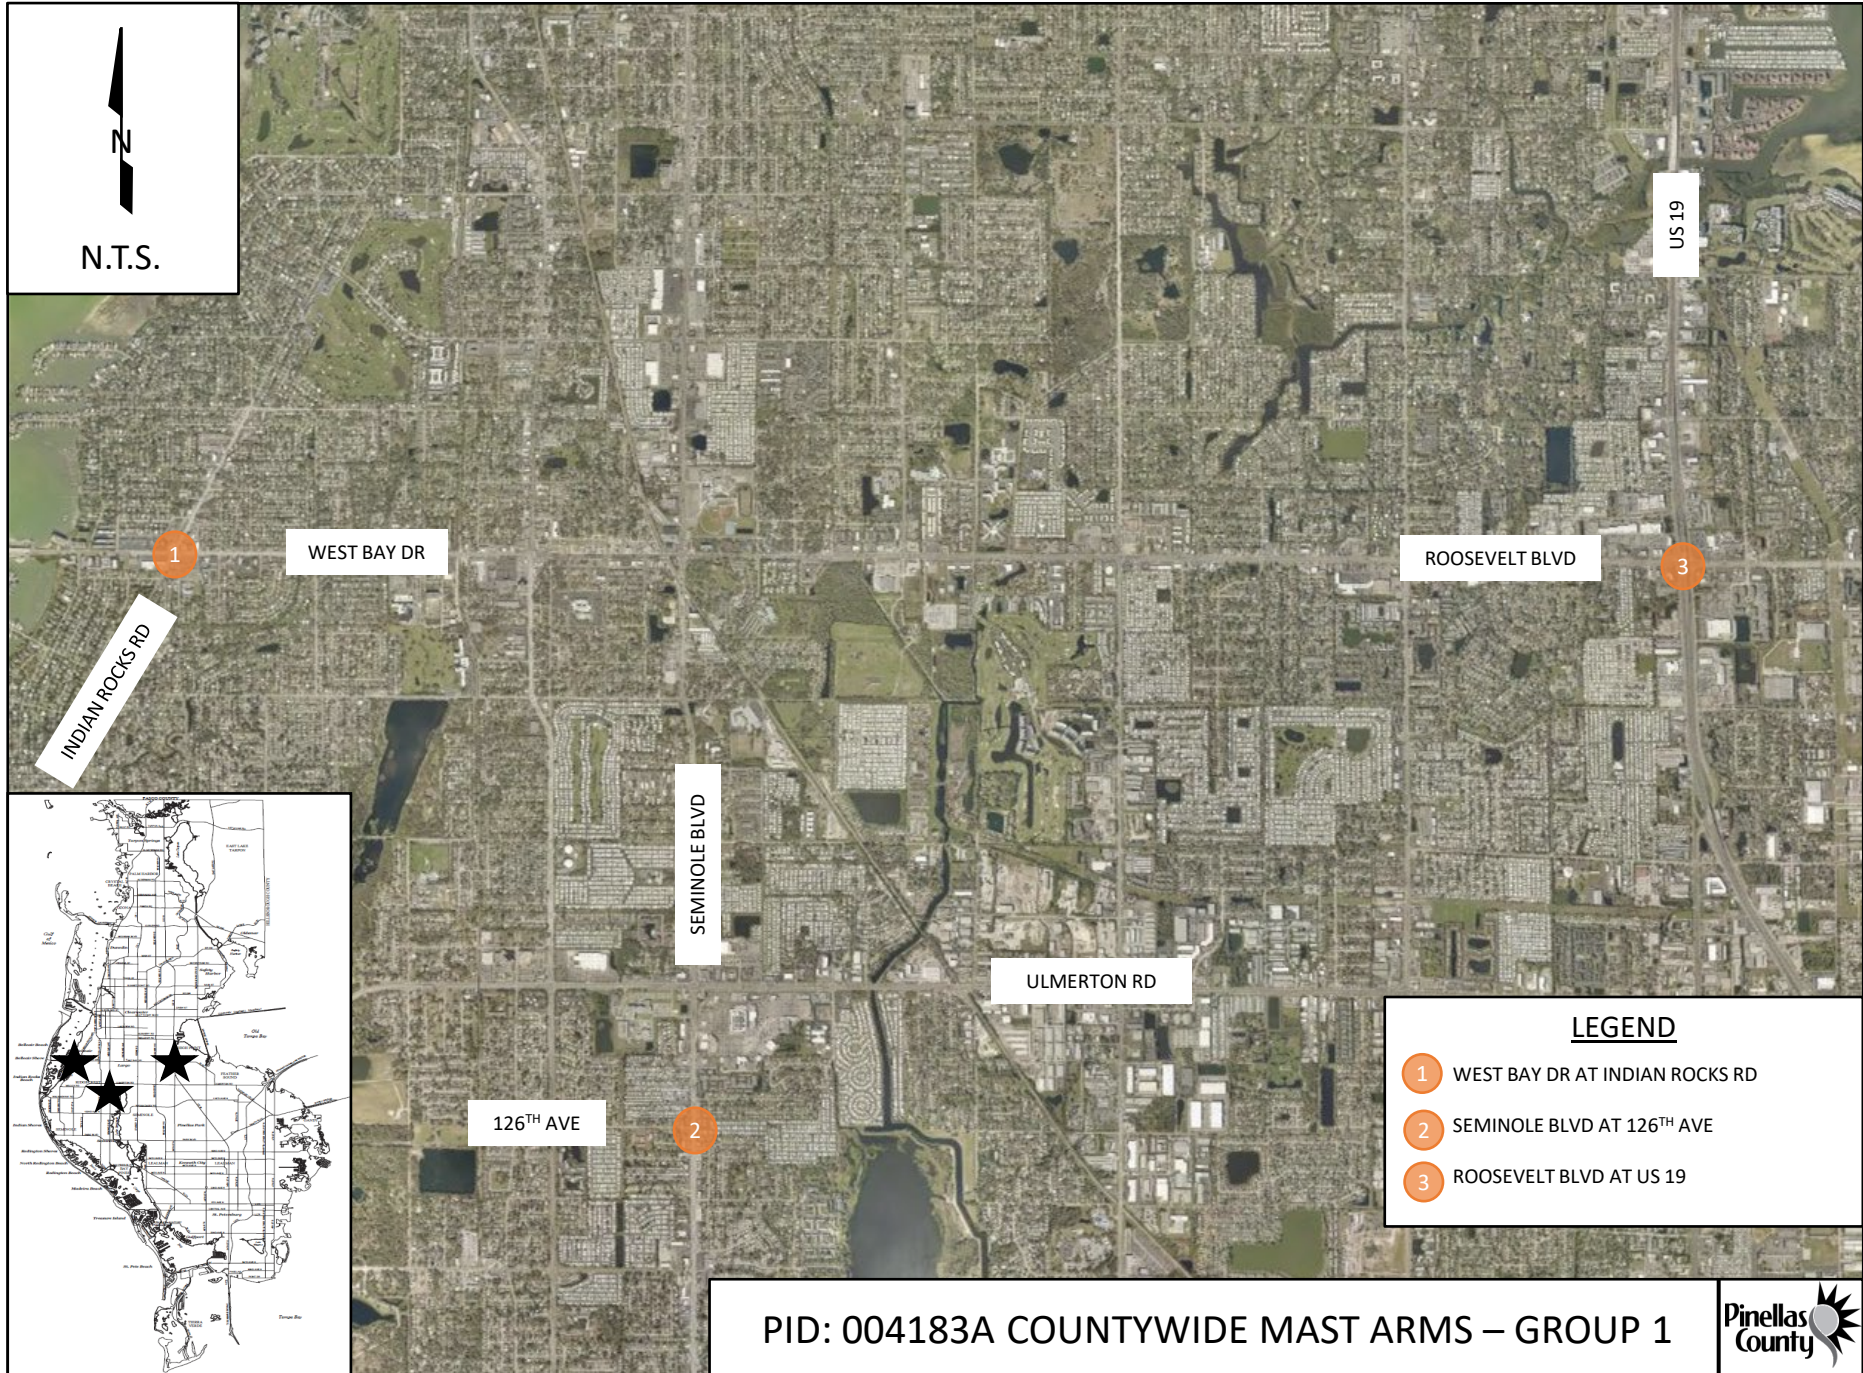

N.T.S.

LEGEND

- 1 WEST BAY DR AT INDIAN ROCKS RD
- 2 SEMINOLE BLVD AT 126TH AVE
- 3 ROOSEVELT BLVD AT US 19

PID: 004183A COUNTYWIDE MAST ARMS – GROUP 1