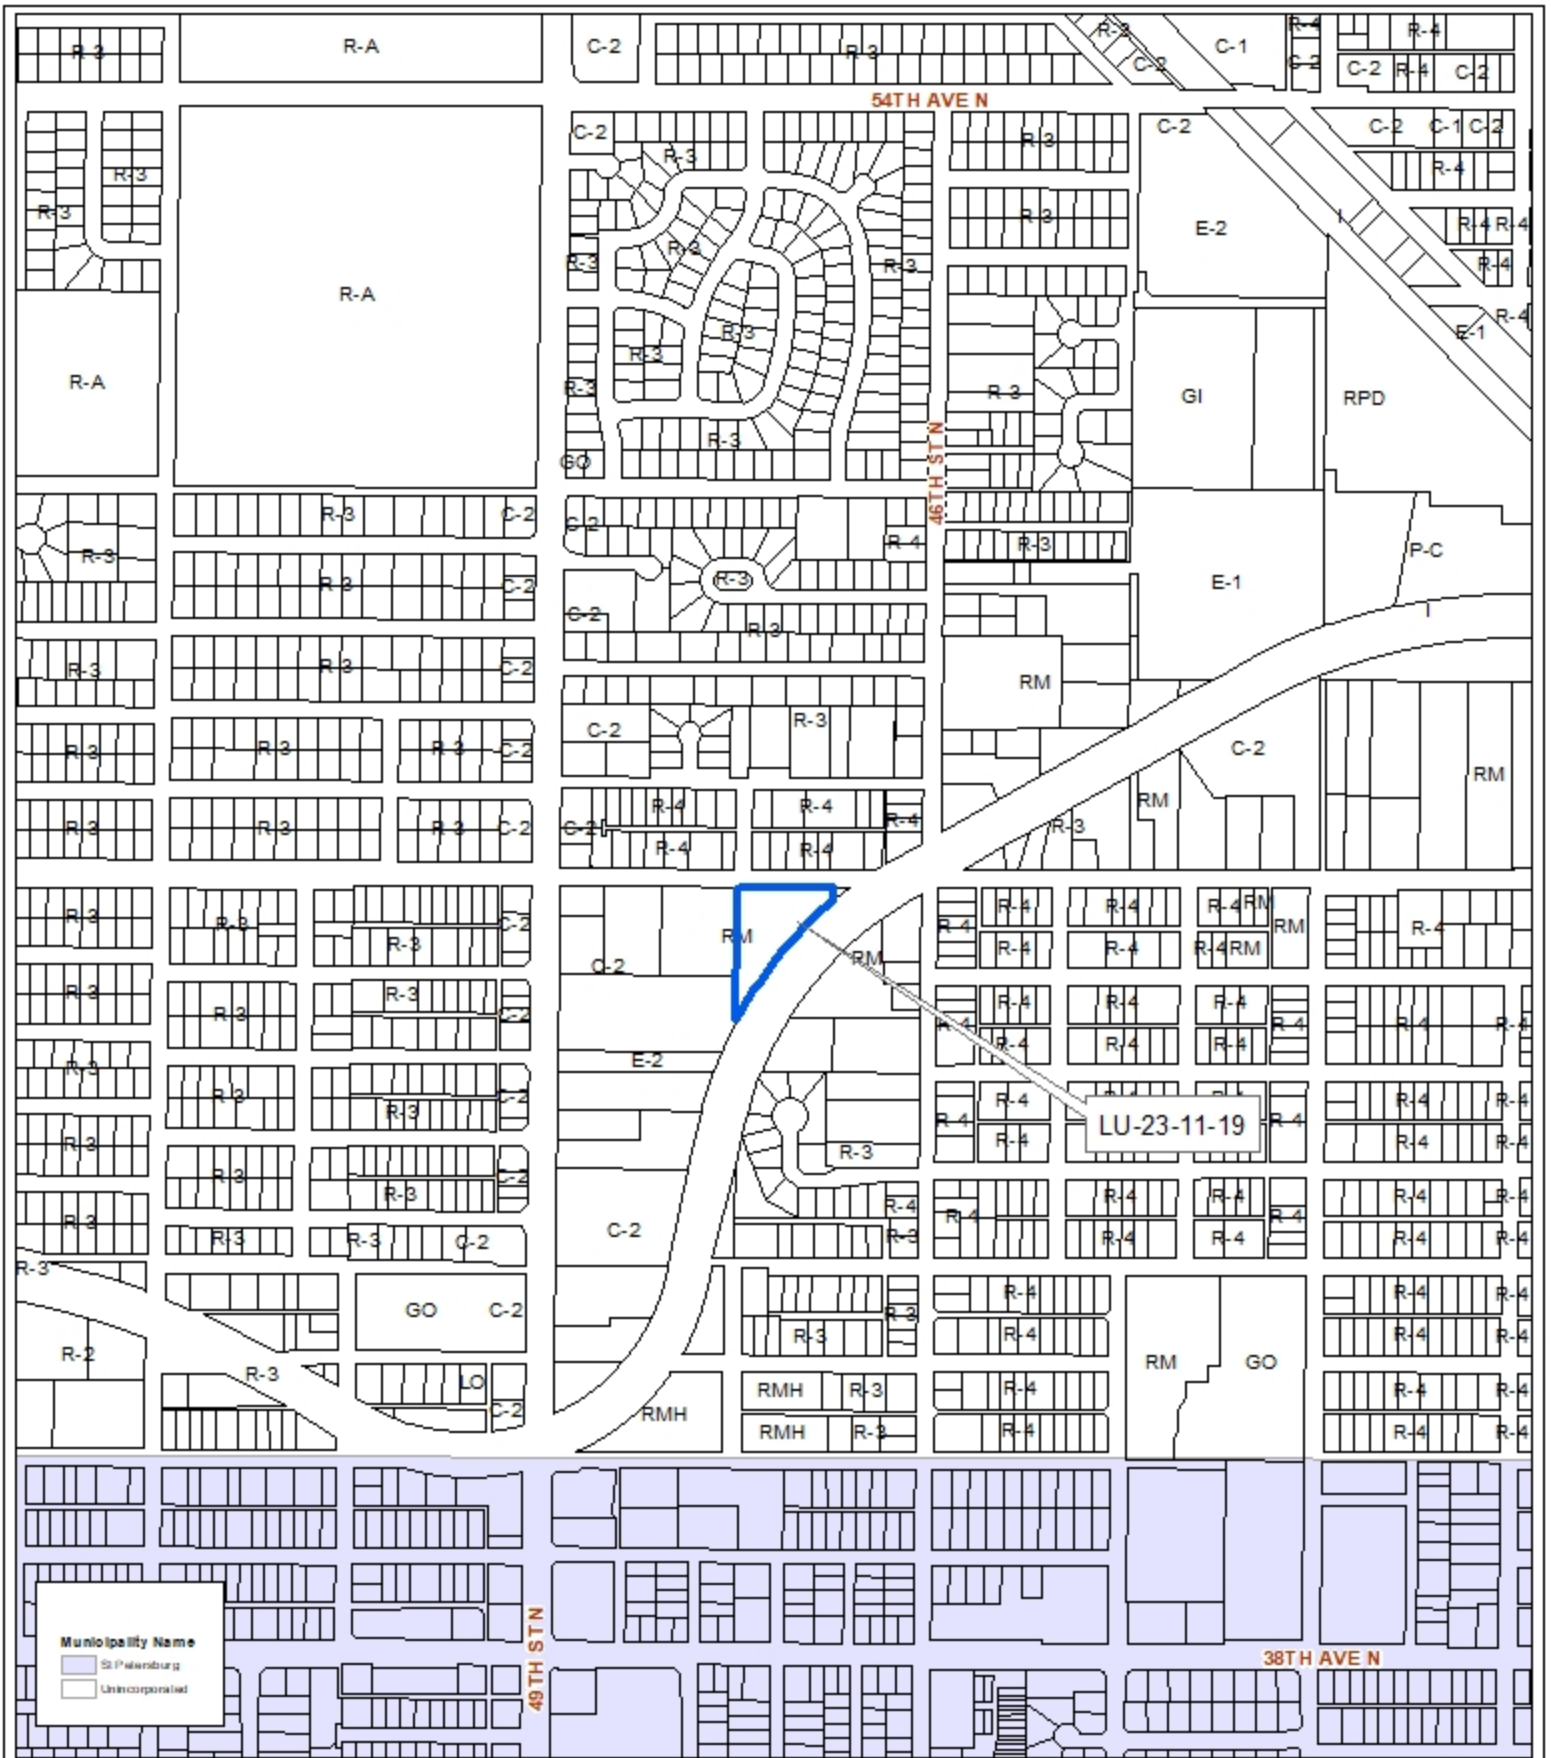

LU-23-11-19
Location Map

Land Use
 From: Residential Urban
 To: Residential Medium

04/31/16/00000/410/1000

Prepared by: Pinellas County Planning Department

Date: 09/30/2019

1 inch = 4.5 miles

LU-23-11-19
Current Land Use Map

From: Residential Urban

To: Residential Medium

04/31/16/00000/410/1000

Prepared by: Pinellas County Planning Department

Date: 09/30/2019

1 inch = 0.12 miles

LU-23-11-19
Municipal Map

Land Use
 From: Residential Urban
 To: Residential Medium

04/31/16/00000/410/1000

Prepared by: Pinellas County Planning Department

Date: 09/30/2019

1 inch = 0.12 miles

LU-23-11-19
Proposed Land Use Map

Land Use
 From: Residential Urban
 To: Residential Medium

04/31/16/00000/410/1000

Prepared by: Pinellas County Planning Department

Date: 09/30/2019

1 inch = 0.12 miles