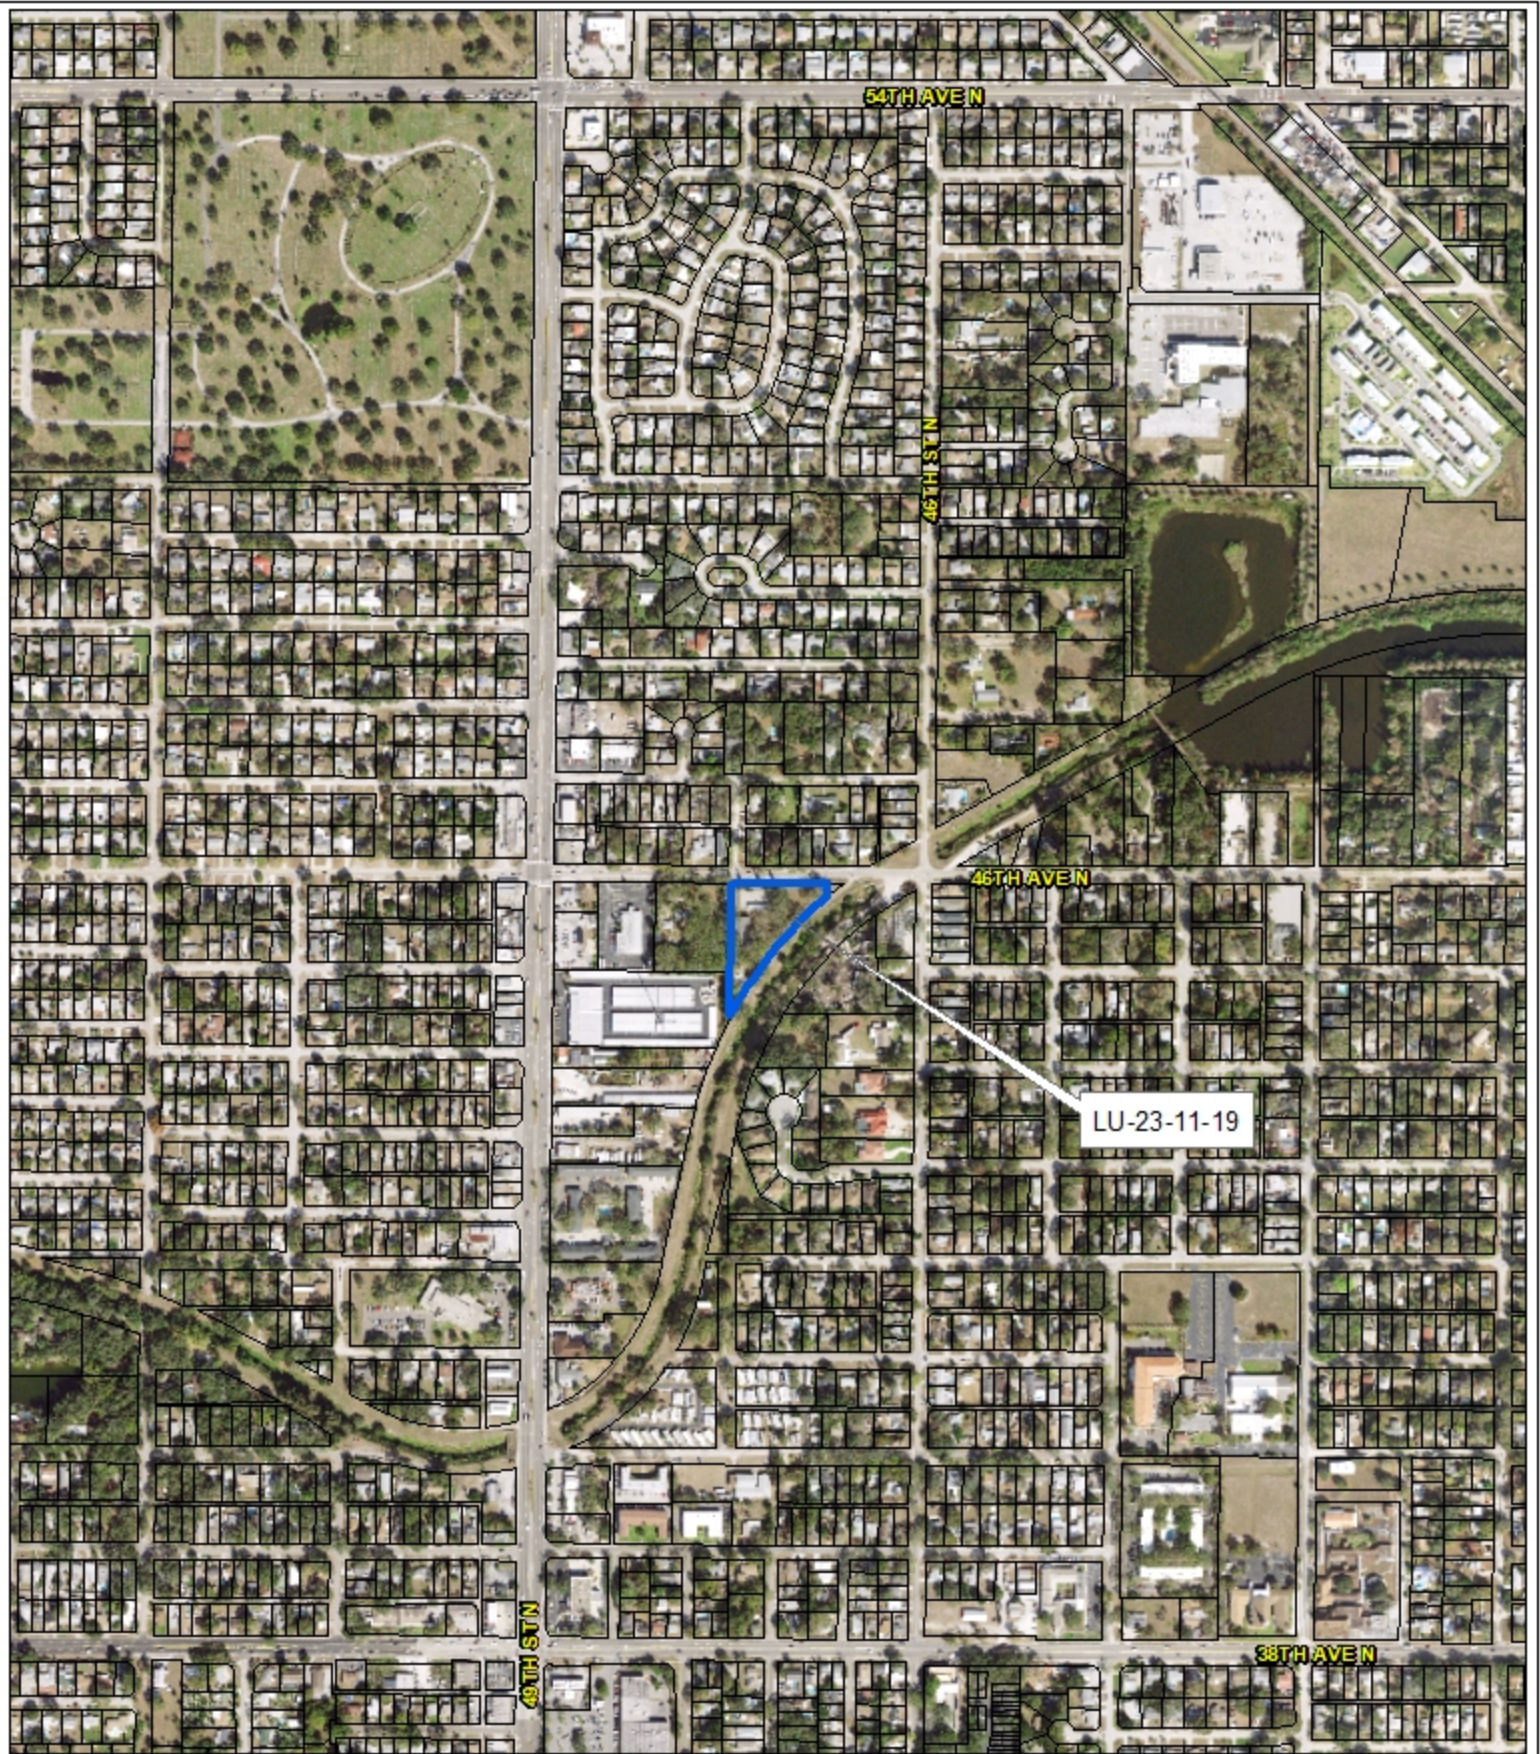

LU-23-11-19
Location Map

Land Use
 From: Residential Urban
 To: Residential Medium

04/31/16/00000/410/1000

Prepared by: Pinellas County Planning Department

Date: 09/30/2019

1 inch = 4.5 miles

LU-23-11-19
Current Land Use Map

Land Use
 From: Residential Urban
 To: Residential Medium

04/31/16/00000/410/1000

Prepared by: Pinellas County Planning Department

Date: 09/30/2019

1 inch = 0.12 miles

LU-23-11-19

Aerial Map

Land Use

04/31/16/00000/410/1000

Prepared by: Pinellas County Planning Department

Date: 09/30/2019

1 inch = 0.12 miles

LU-23-11-19
Proposed Land Use Map

Land Use
 From: Residential Urban
 To: Residential Medium

04/31/16/00000/410/1000

Prepared by: Pinellas County Planning Department

Date: 09/30/2019

1 inch = 0.12 miles