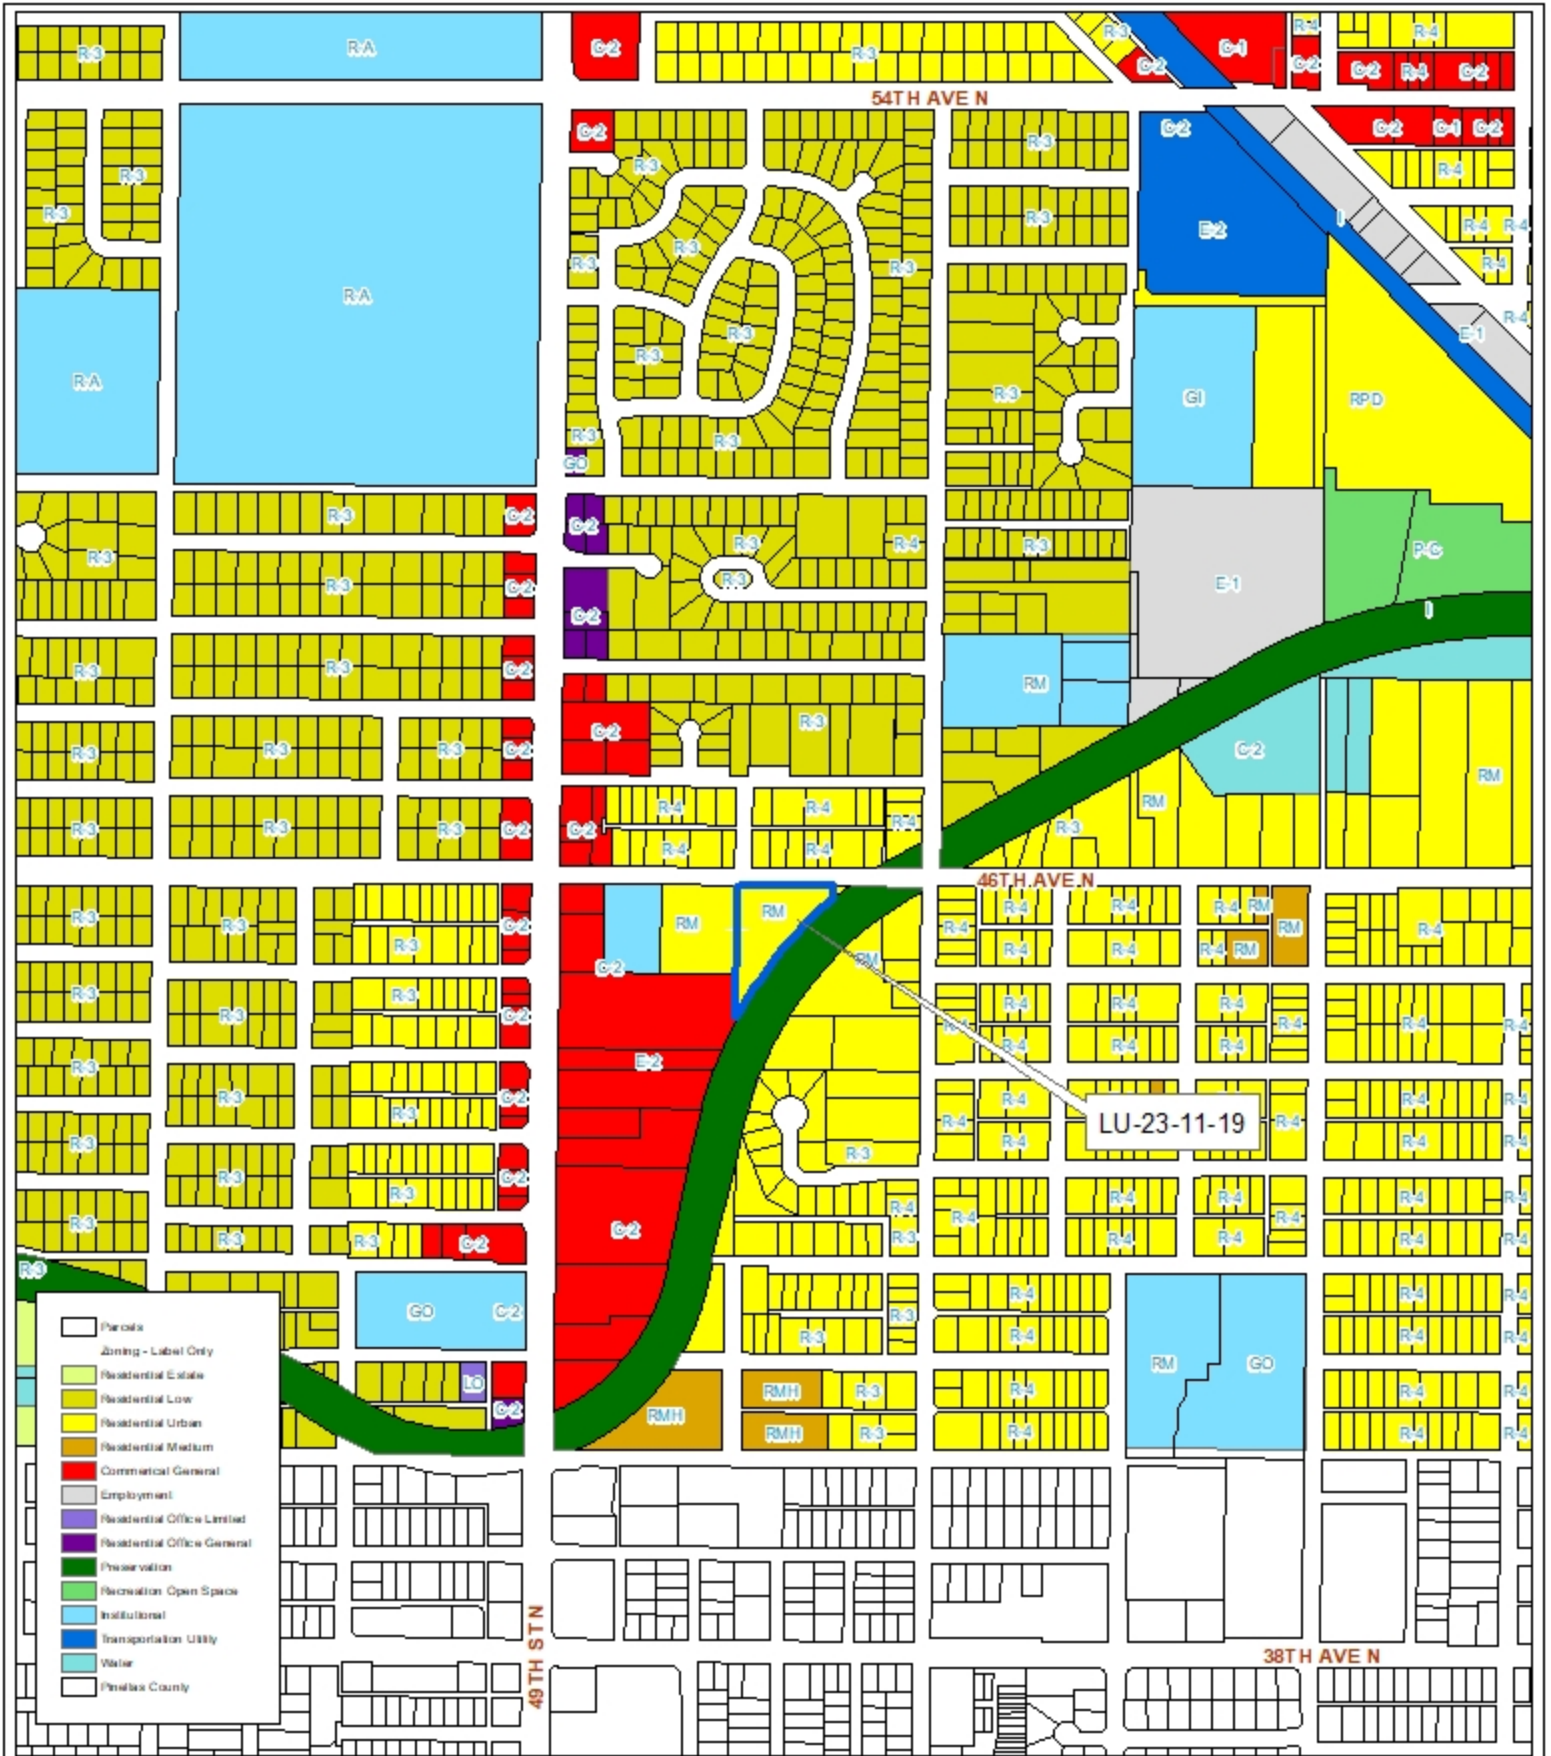

LU-23-11-19
Location Map

Land Use
 From: Residential Urban
 To: Residential Medium

04/31/16/00000/410/1000

Prepared by: Pinellas County Planning Department

Date: 09/30/2019

1 inch = 4.5 miles

LU-23-11-19
Current Land Use Map

Land Use
 From: Residential Urban
 To: Residential Medium

04/31/16/00000/410/1000

Prepared by: Pinellas County Planning Department

Date: 09/30/2019

1 inch = 0.12 miles

LU-23-11-19

Aerial Map

Land Use

04/31/16/00000/410/1000

Prepared by: Pinellas County Planning Department

Date: 09/30/2019

1 inch = 0.12 miles

LU-23-11-19
Proposed Land Use Map

Land Use
 From: Residential Urban
 To: Residential Medium

04/31/16/00000/410/1000

Prepared by: Pinellas County Planning Department

Date: 09/30/2019

1 inch = 0.12 miles