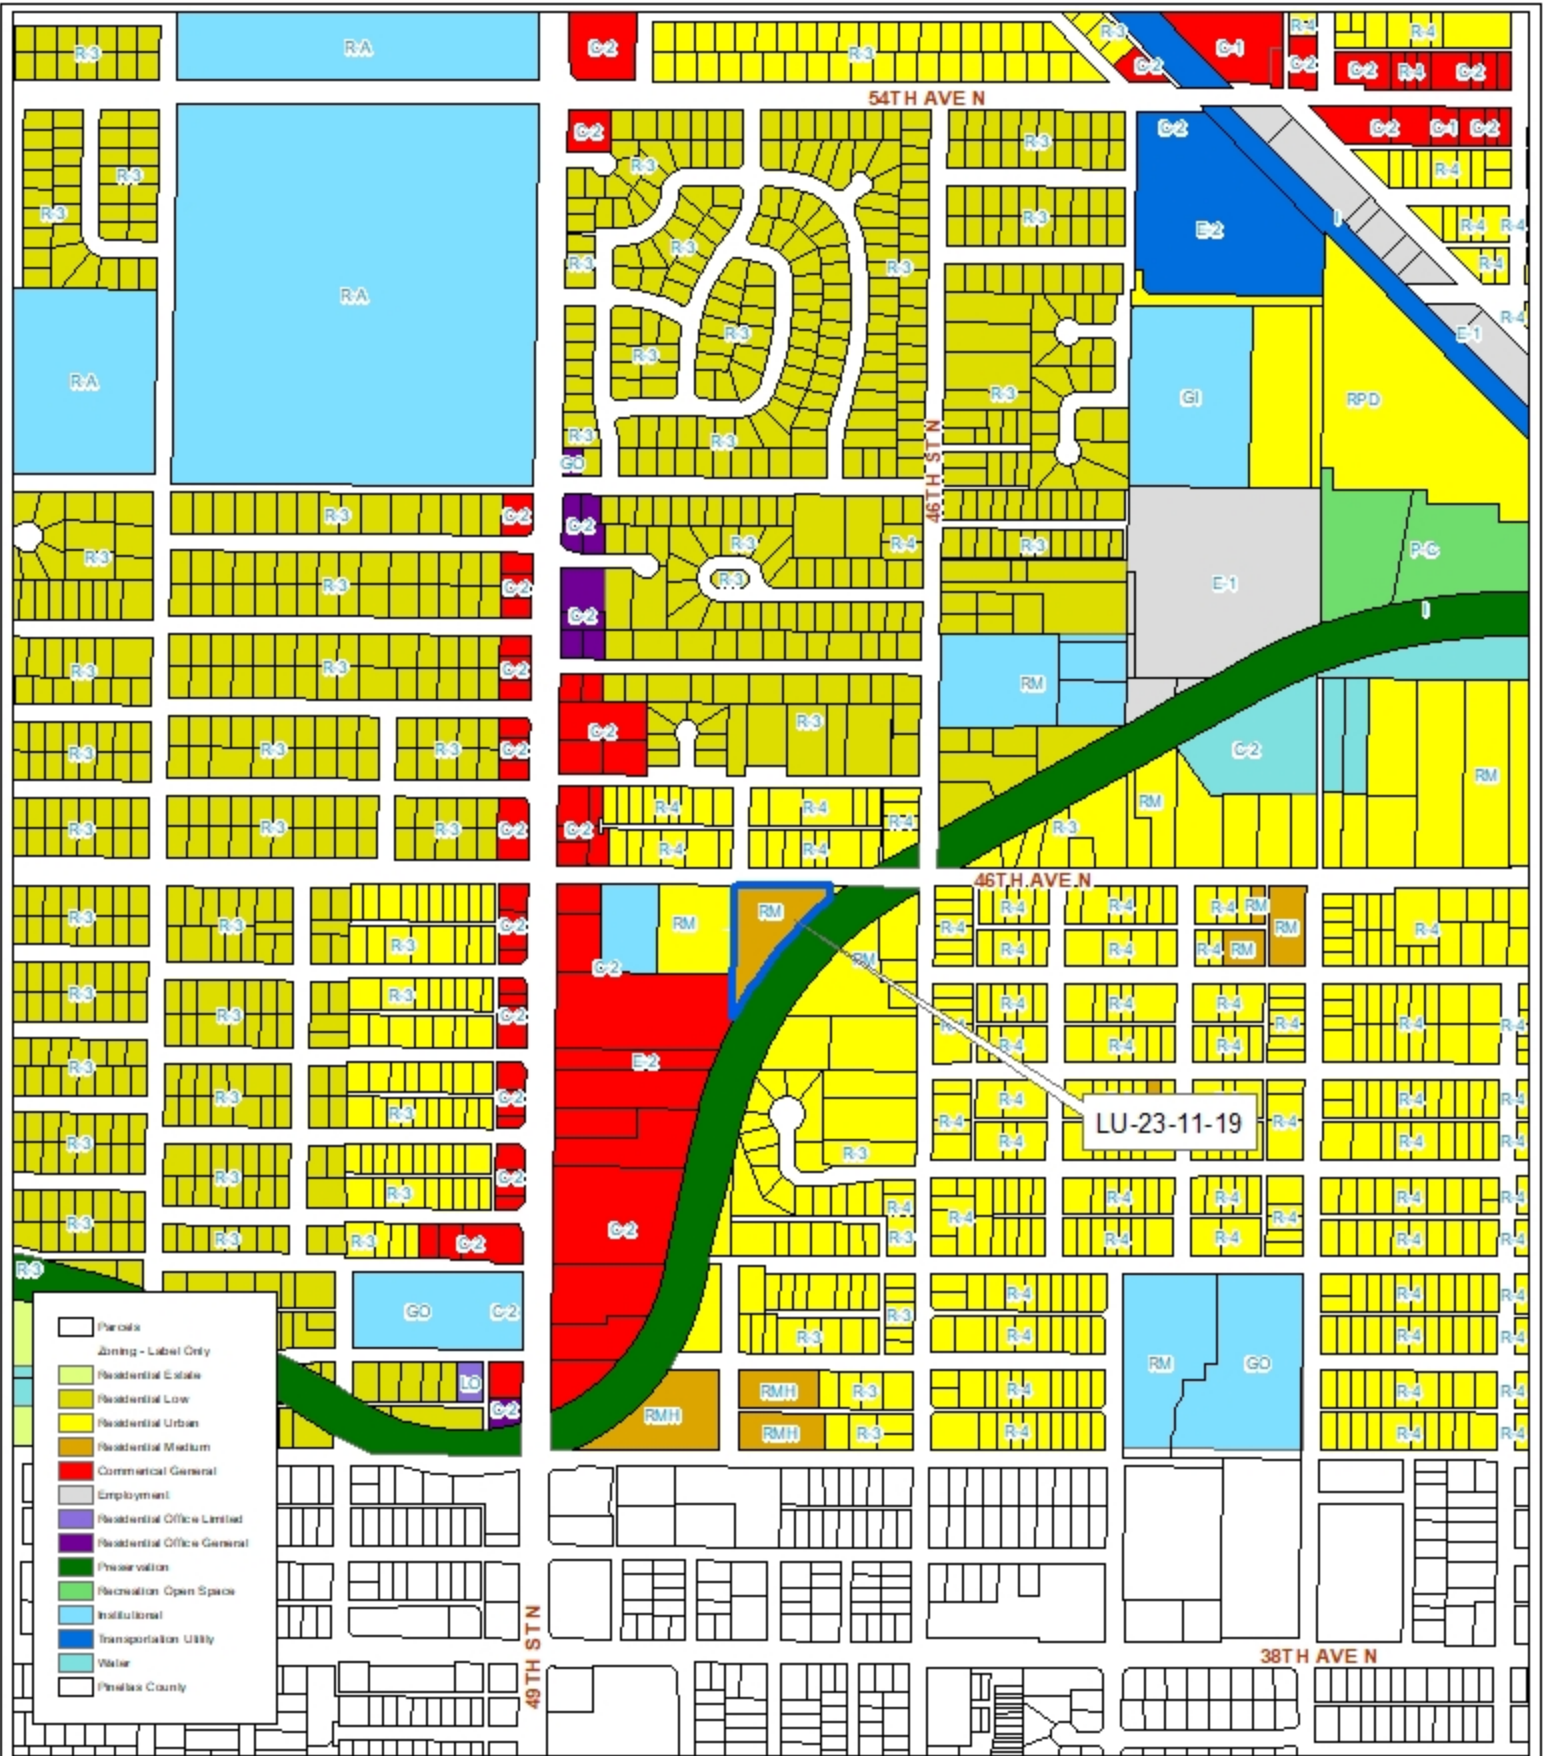

LU-23-11-19
Location Map

Land Use
 From: Residential Urban
 To: Residential Medium

04/31/16/00000/410/1000

Prepared by: Pinellas County Planning Department

Date: 09/30/2019

1 inch = 4.5 miles

LU-23-11-19
Current Land Use Map

From: Residential Urban

To: Residential Medium

04/31/16/00000/410/1000

Prepared by: Pinellas County Planning Department

Date: 09/30/2019

1 inch = 0.12 miles

LU-23-11-19
Municipal Map

Land Use
 From: Residential Urban
 To: Residential Medium

04/31/16/00000/410/1000

Prepared by: Pinellas County Planning Department

Date: 09/30/2019

1 inch = 0.12 miles

LU-23-11-19
Proposed Land Use Map

Land Use
 From: Residential Urban
 To: Residential Medium

04/31/16/00000/410/1000

Prepared by: Pinellas County Planning Department

Date: 09/30/2019

1 inch = 0.12 miles