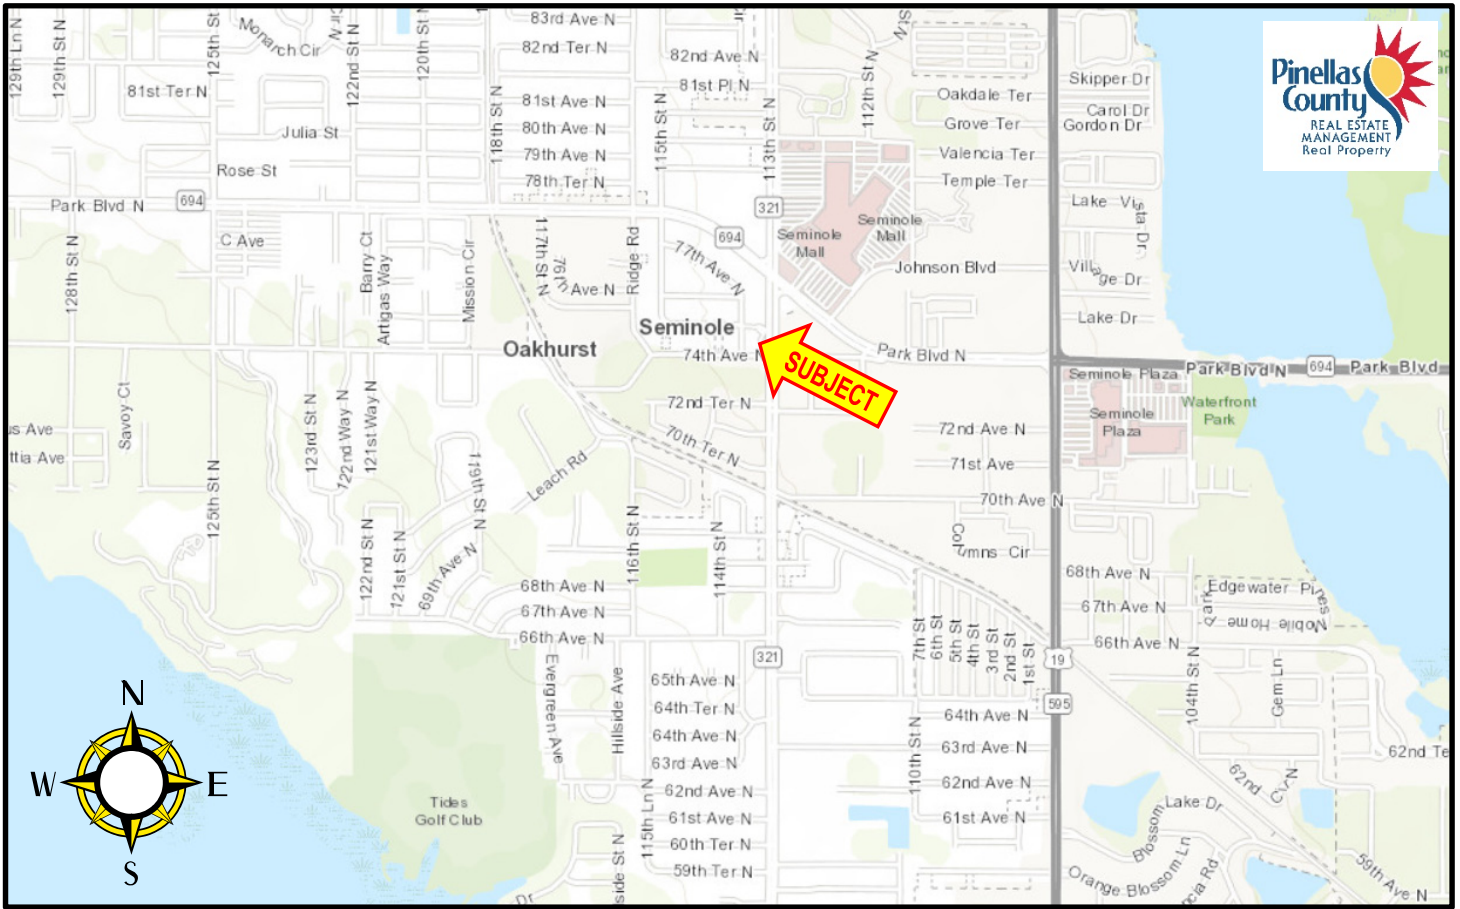

**SITE LOCATION MAP**  
11232 74<sup>TH</sup> Avenue N., Seminole, FL

Subsequent to this aerial photo, the water tower has been removed from the site.