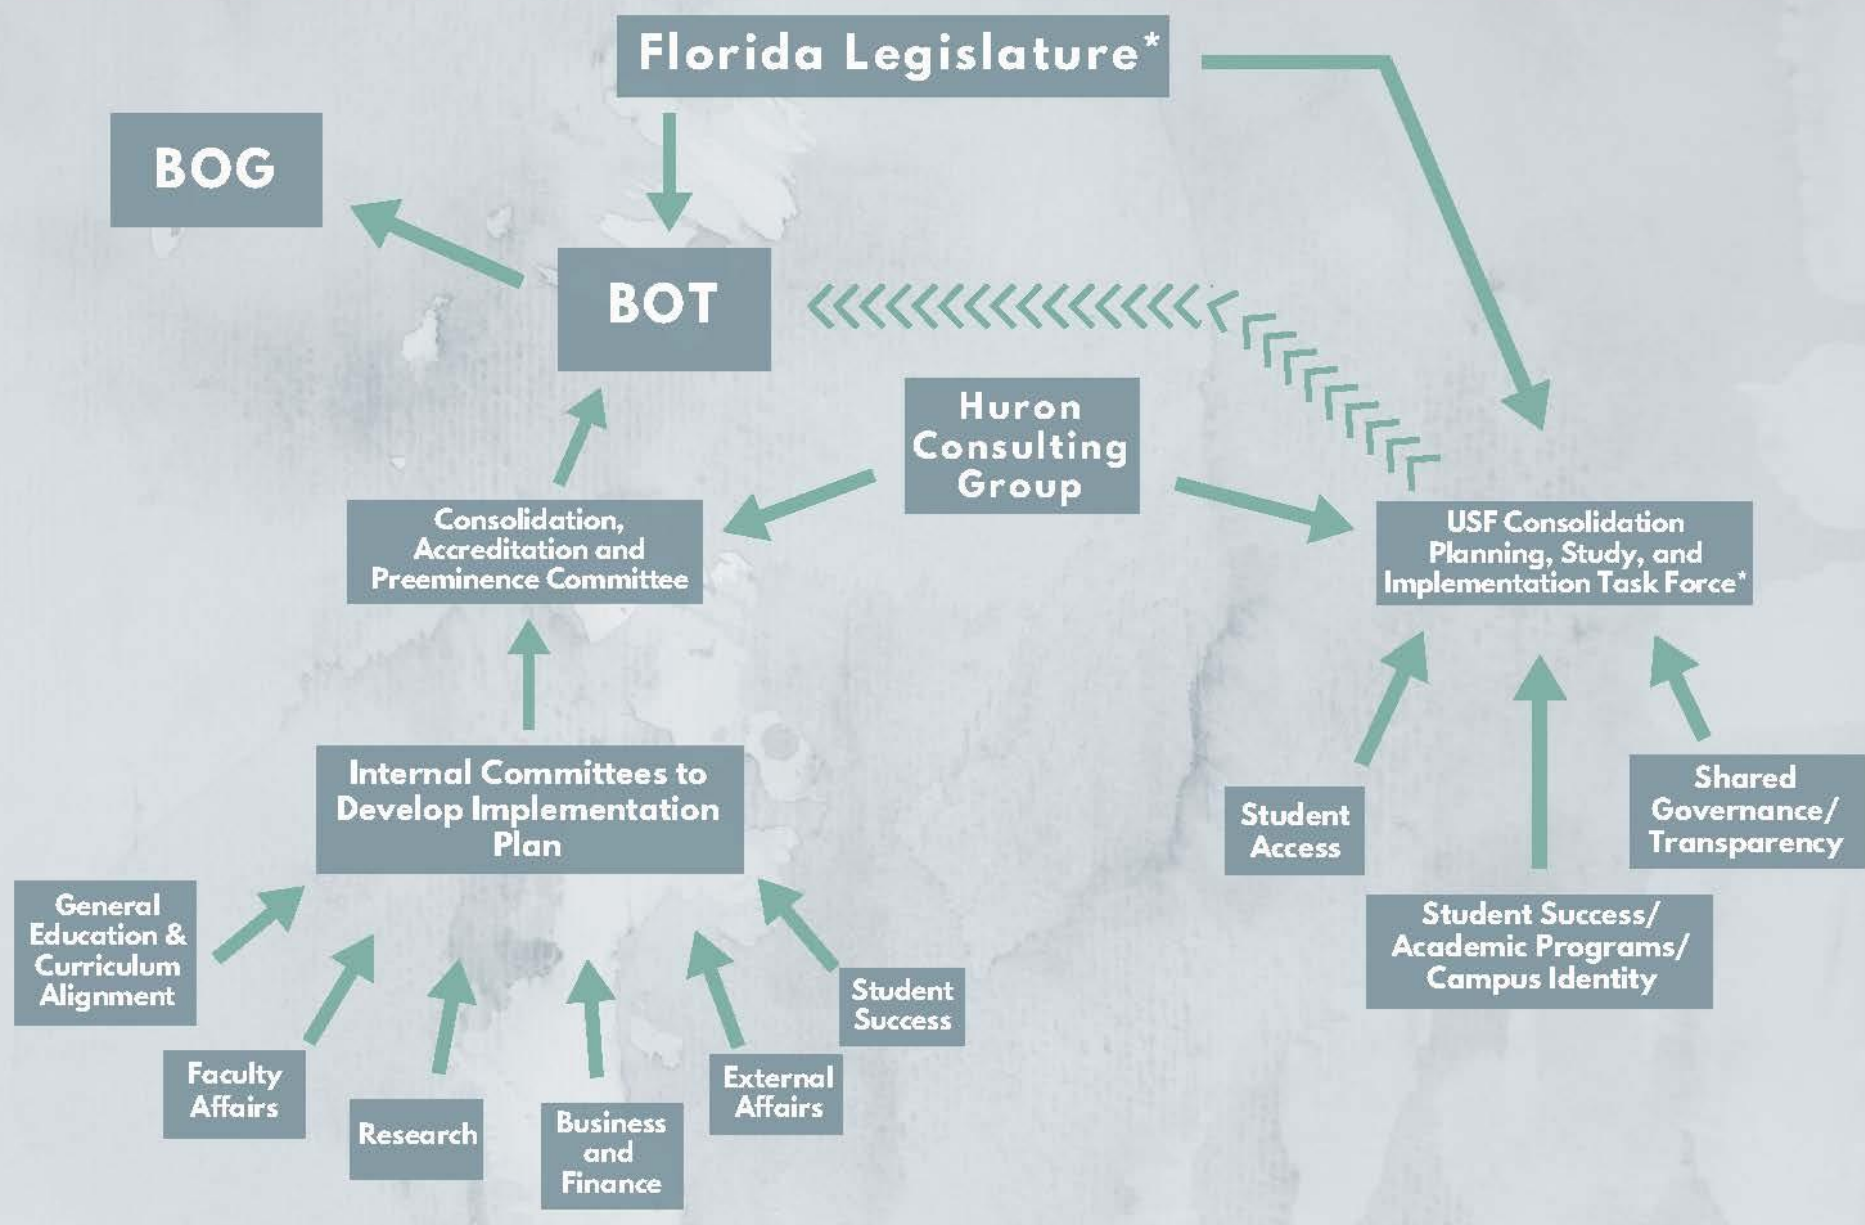

USF Accreditation Consolidation Structure

*The University of South Florida Consolidation Planning Study, and Implementation Task Force is established pursuant to Section 1004.335 (1), Florida Statute.