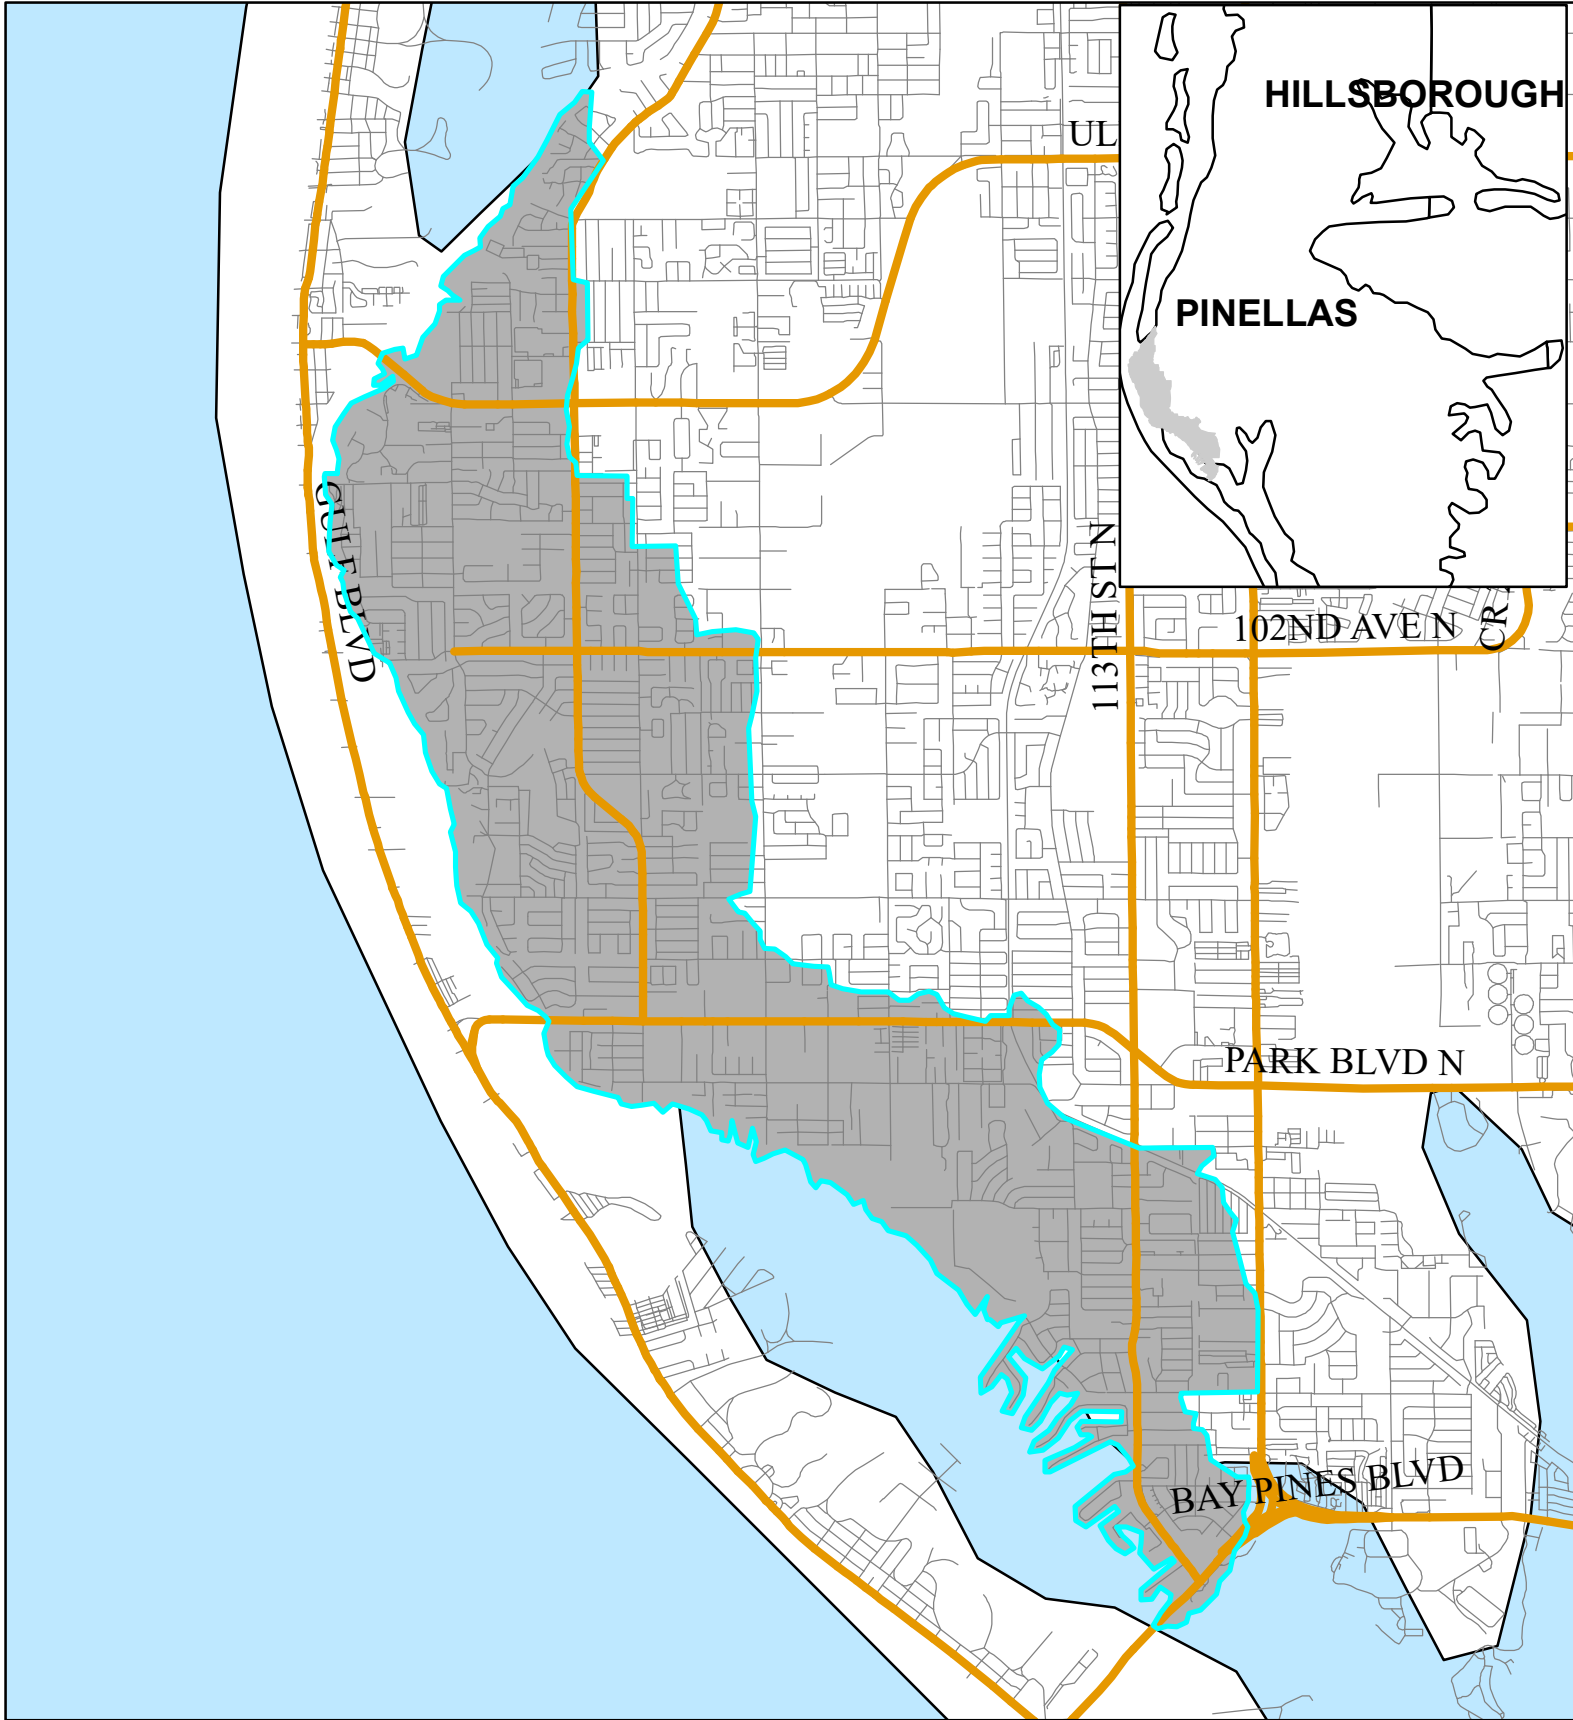

Coastal Zone 5 Watershed Management Plan Pinellas County

Legend

-  Coastal Zone 5
-  Major Roads
-  Minor Roads