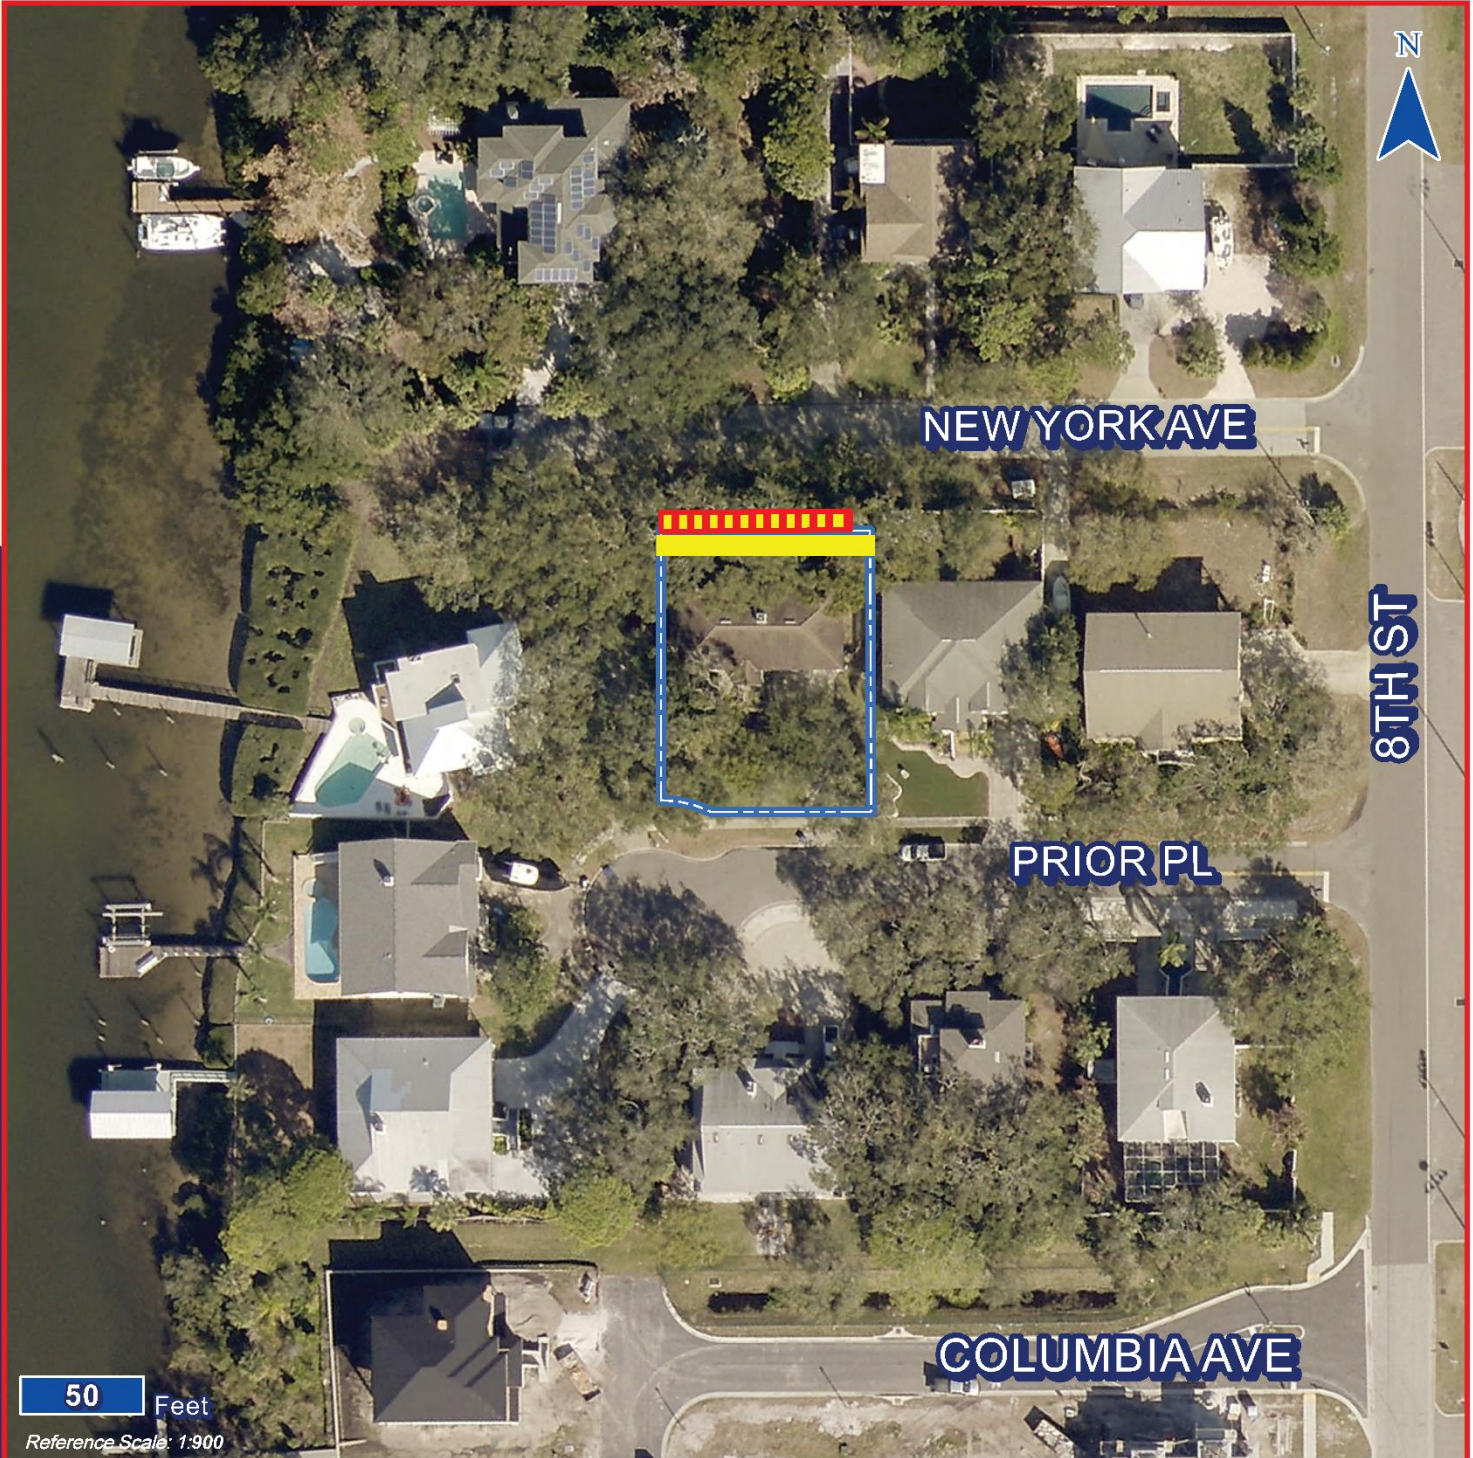

Bourbeau Vacation

749 Prior Place,
Palm Harbor, FL 34683

Bourbeau Property

ROW PTV 1558

Utility PTV 1558

Coordinate System:

WGS 1984 Web Mercator
Auxiliary Sphere Projection:
Mercator Auxiliary
SphereDatum: WGS 1984

NEW YORK AVE

8TH ST

PRIOR PL

COLUMBIA AVE

50 Feet
Reference Scale: 1:900