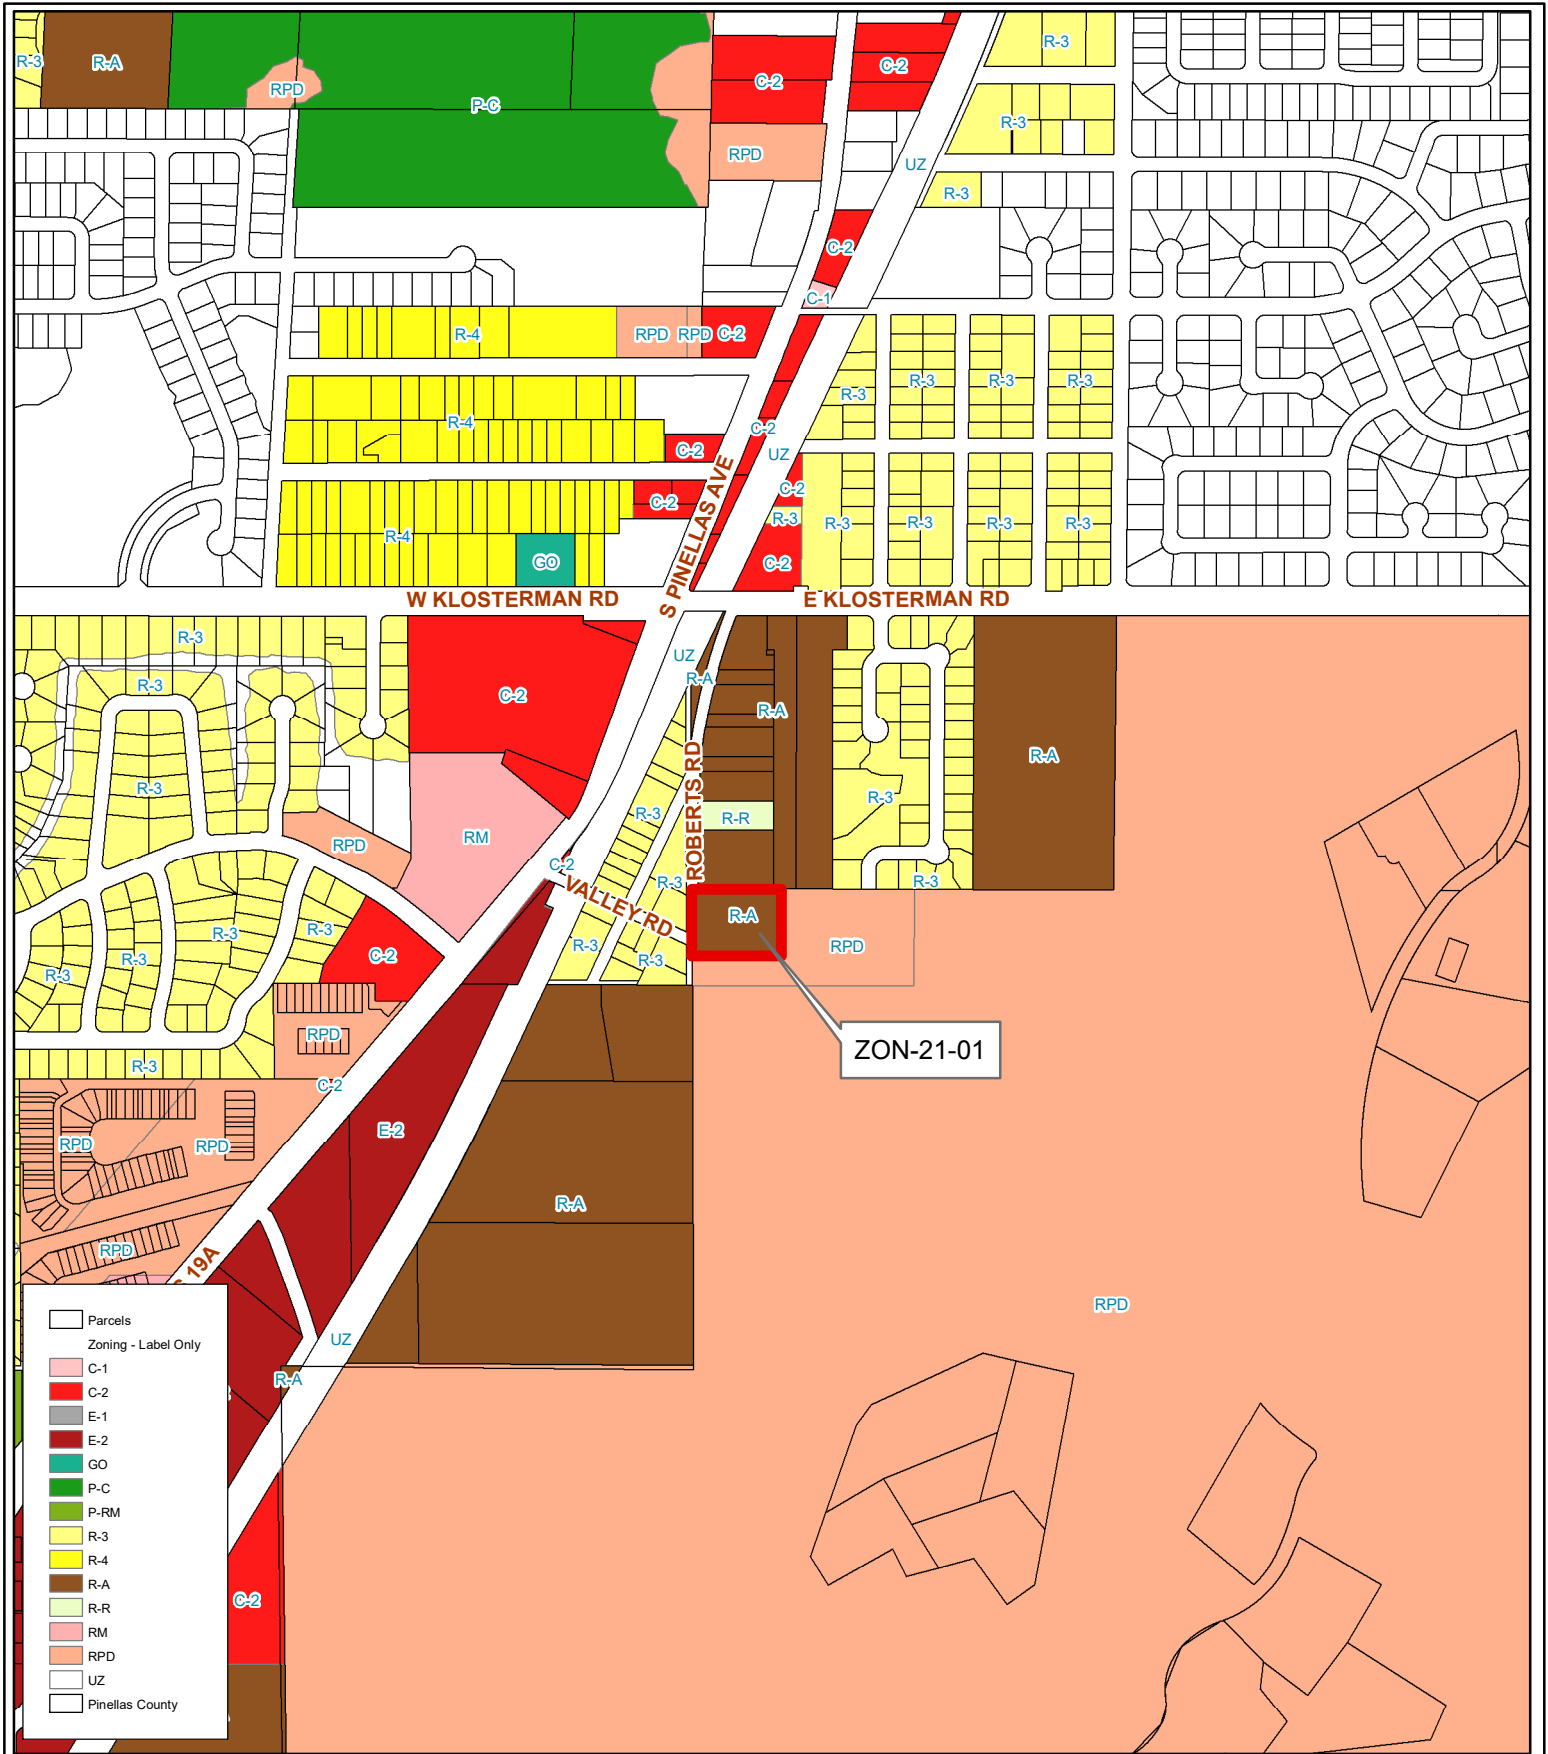

ZON-21-01

Surrounding Counties

ZON-21-01

Location Map

Zoning

From: R-A, Residential Agricultural

To: R-R, Rural Residential

24/27/15/89280/000/5202

Prepared by: Pinellas County Planning Department

Date: 11/16/2020

1 inch = 4.5 miles

ZON-21-01

Current Zoning

Zoning

From: R-A, Residential Agricultural

To: R-R, Rural Residential

24/27/15/89280/000/5202

Prepared by: Pinellas County Planning Department

Date: 11/16/2020

1 inch = 0.12 miles

ZON-21-01

Aerial Map

Zoning

From: R-A, Residential Agricultural

To: R-R, Rural Residential

24/27/15/89280/000/5202

Prepared by: Pinellas County Planning Department

Date: 11/16/2020

1 inch = 0.12 miles

ZON-21-01

Municipal Map

Zoning
From: R-A, Residential Agricultural
To: R-R, Rural Residential