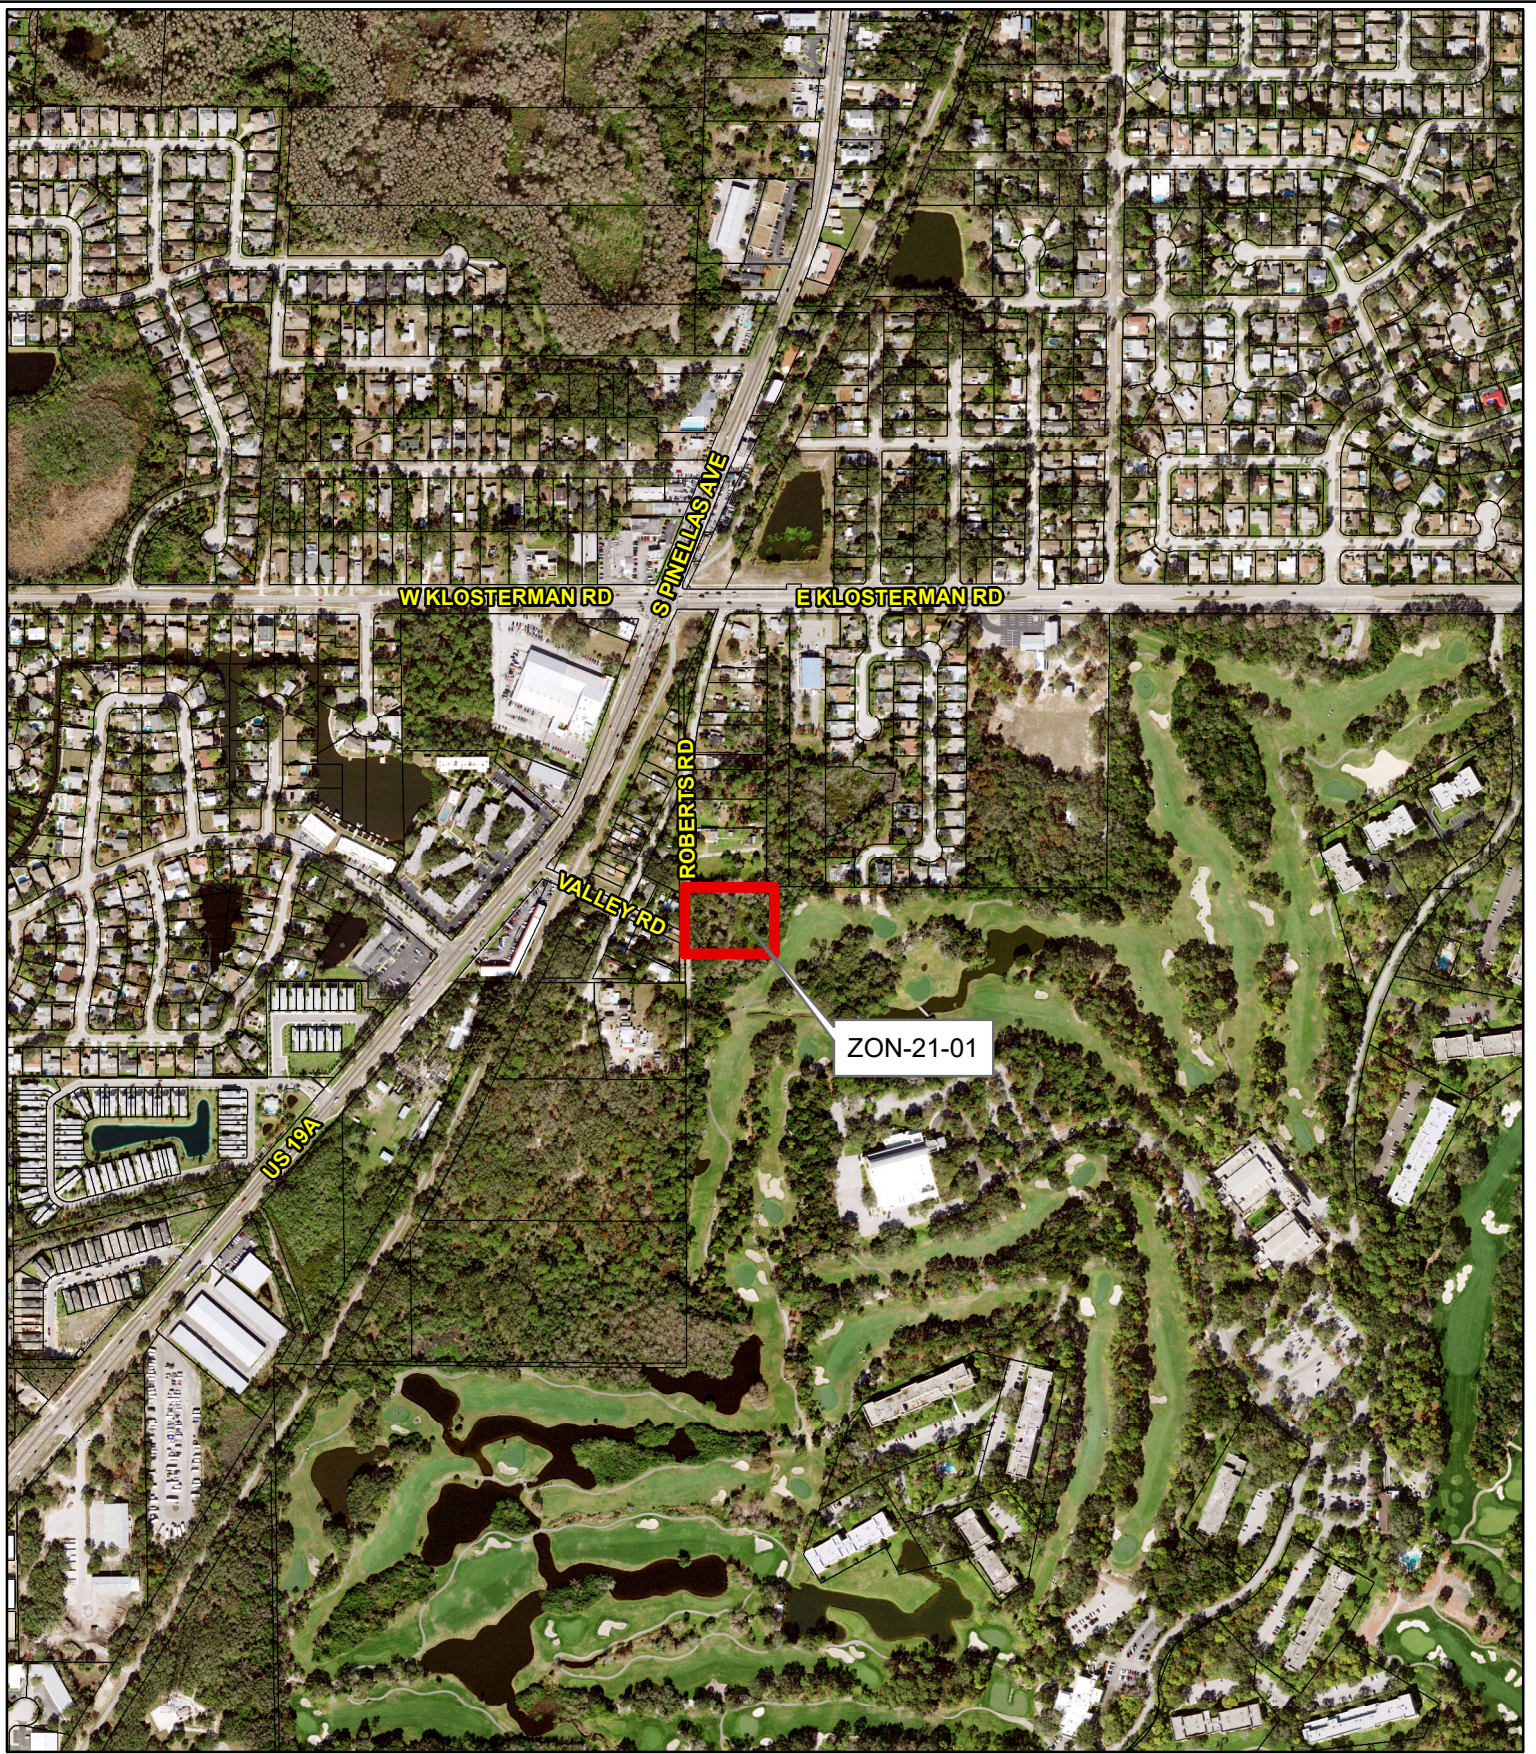

Prepared by: Pinellas County Planning Department

Date: 11/16/2020

1 inch = 4.5 miles

ZON-21-01

Current Zoning

Zoning

From: R-A, Residential Agricultural

To: R-R, Rural Residential

24/27/15/89280/000/5202

Prepared by: Pinellas County Planning Department

Date: 11/16/2020

1 inch = 0.12 miles

ZON-21-01

Aerial Map

Zoning

From: R-A, Residential Agricultural

To: R-R, Rural Residential

24/27/15/89280/000/5202

Prepared by: Pinellas County Planning Department

Date: 11/16/2020

1 inch = 0.12 miles

ZON-21-01

Municipal Map

Zoning
From: R-A, Residential Agricultural
To: R-R, Rural Residential

24/27/15/89280/000/5202

Prepared by: Pinellas County Planning Department

Date: 11/16/2020

1 inch = 0.12 miles

ZON-21-01

Proposed Zoning

Zoning

From: R-A, Residential Agricultural