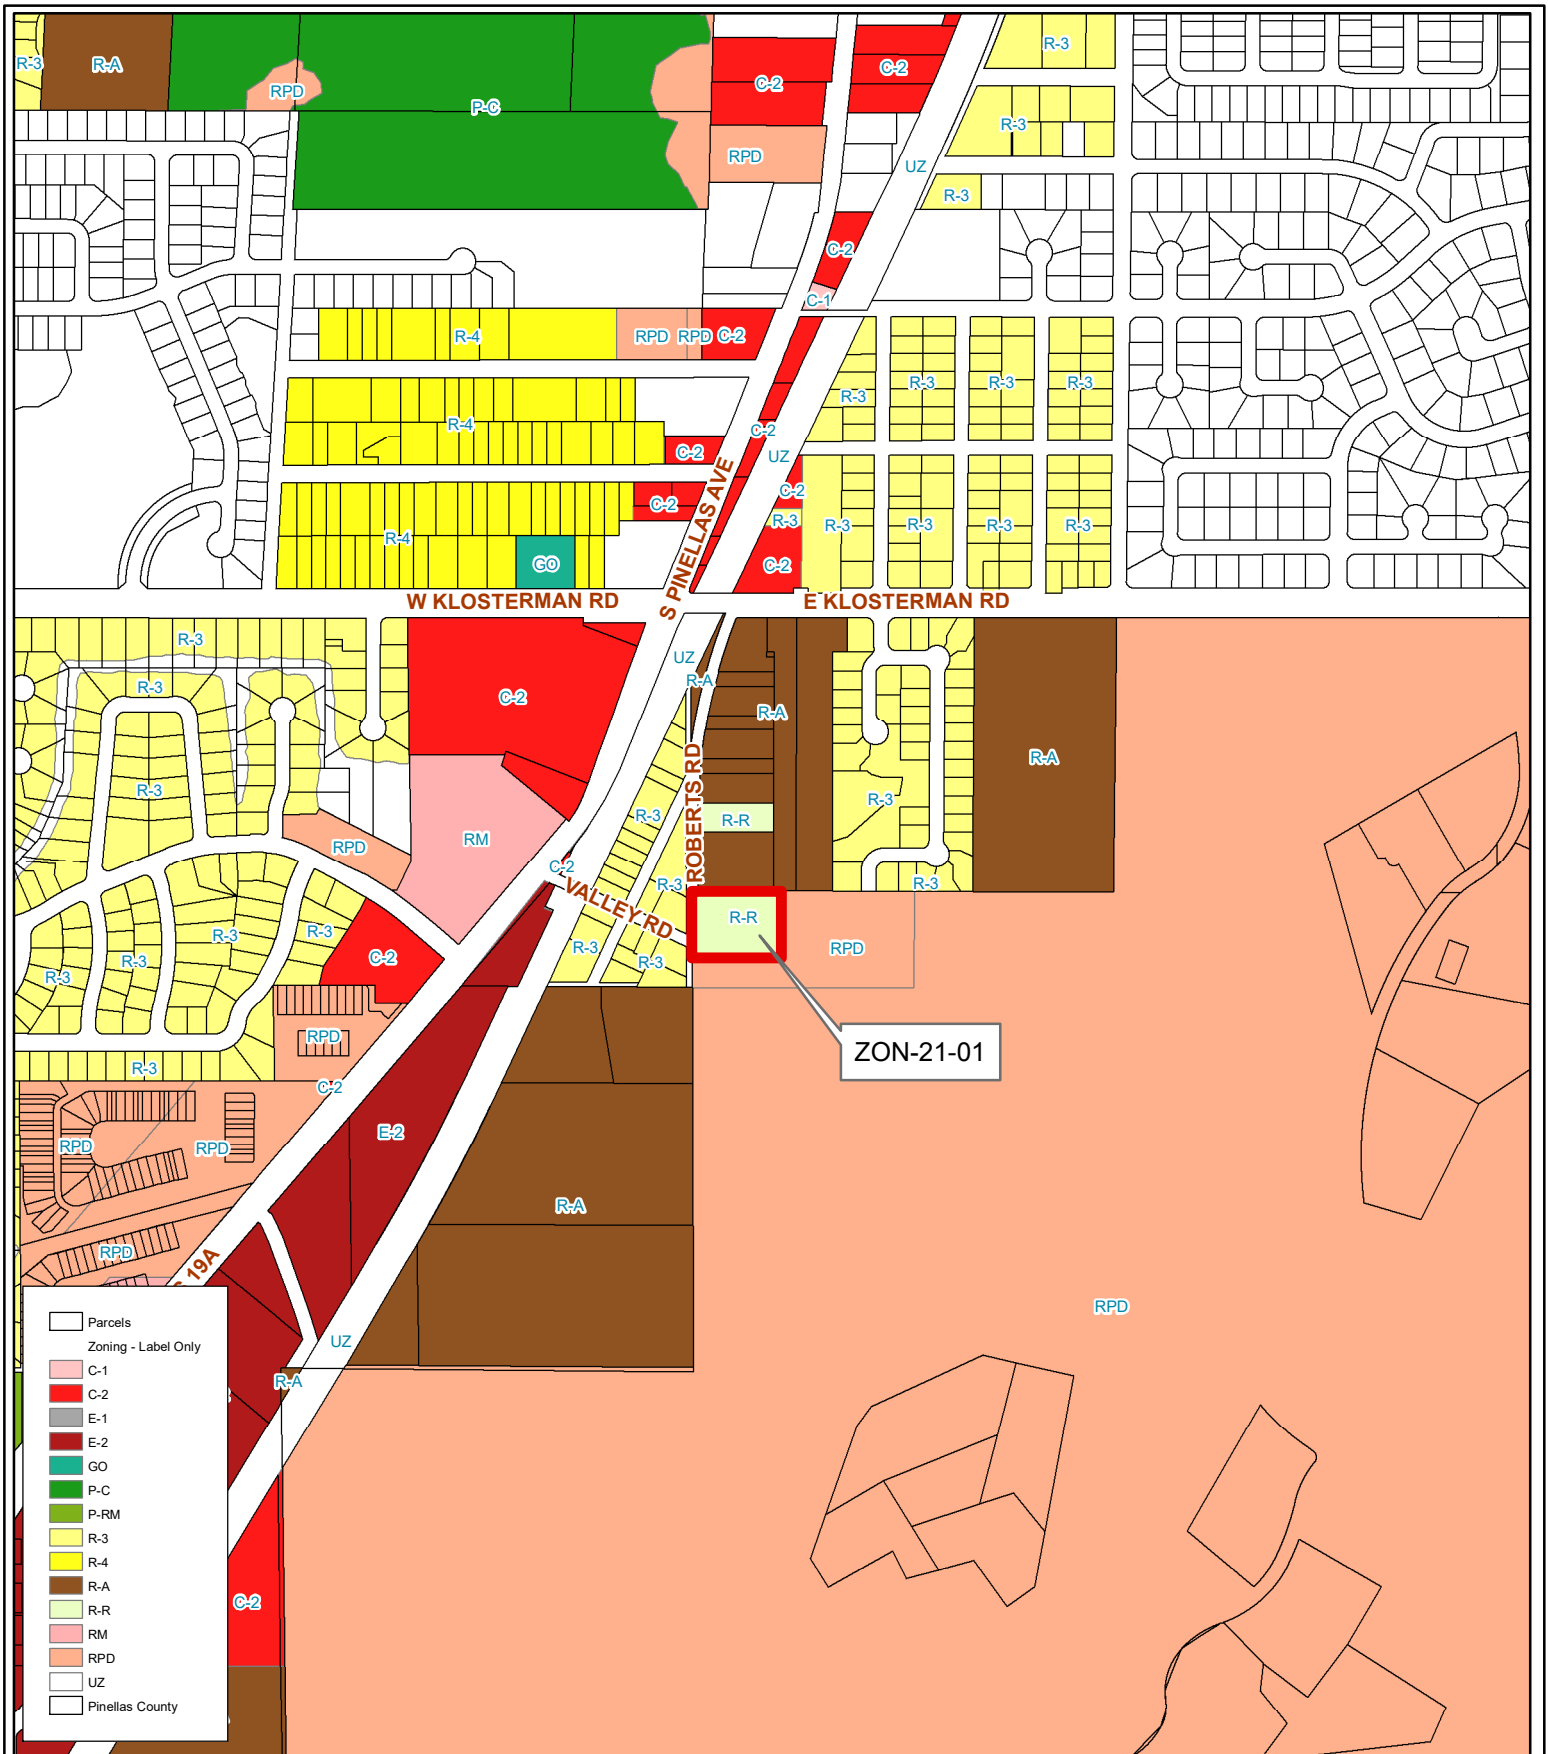

ZON-21-01

Surrounding Counties

ZON-21-01

Location Map

Zoning

From: R-A, Residential Agricultural

To: R-R, Rural Residential

24/27/15/89280/000/5202

Prepared by: Pinellas County Planning Department

Date: 11/16/2020

1 inch = 4.5 miles

ZON-21-01

Current Zoning

Zoning

From: R-A, Residential Agricultural

To: R-R, Rural Residential

To: R-R, Rural Residential

24/27/15/89280/000/5202

Prepared by: Pinellas County Planning Department

Date: 11/16/2020

1 inch = 0.12 miles

ZON-21-01

Municipal Map

Zoning
From: R-A, Residential Agricultural
To: R-R, Rural Residential

24/27/15/89280/000/5202

Prepared by: Pinellas County Planning Department

Date: 11/16/2020

1 inch = 0.12 miles

ZON-21-01

Proposed Zoning

Zoning

From: R-A, Residential Agricultural