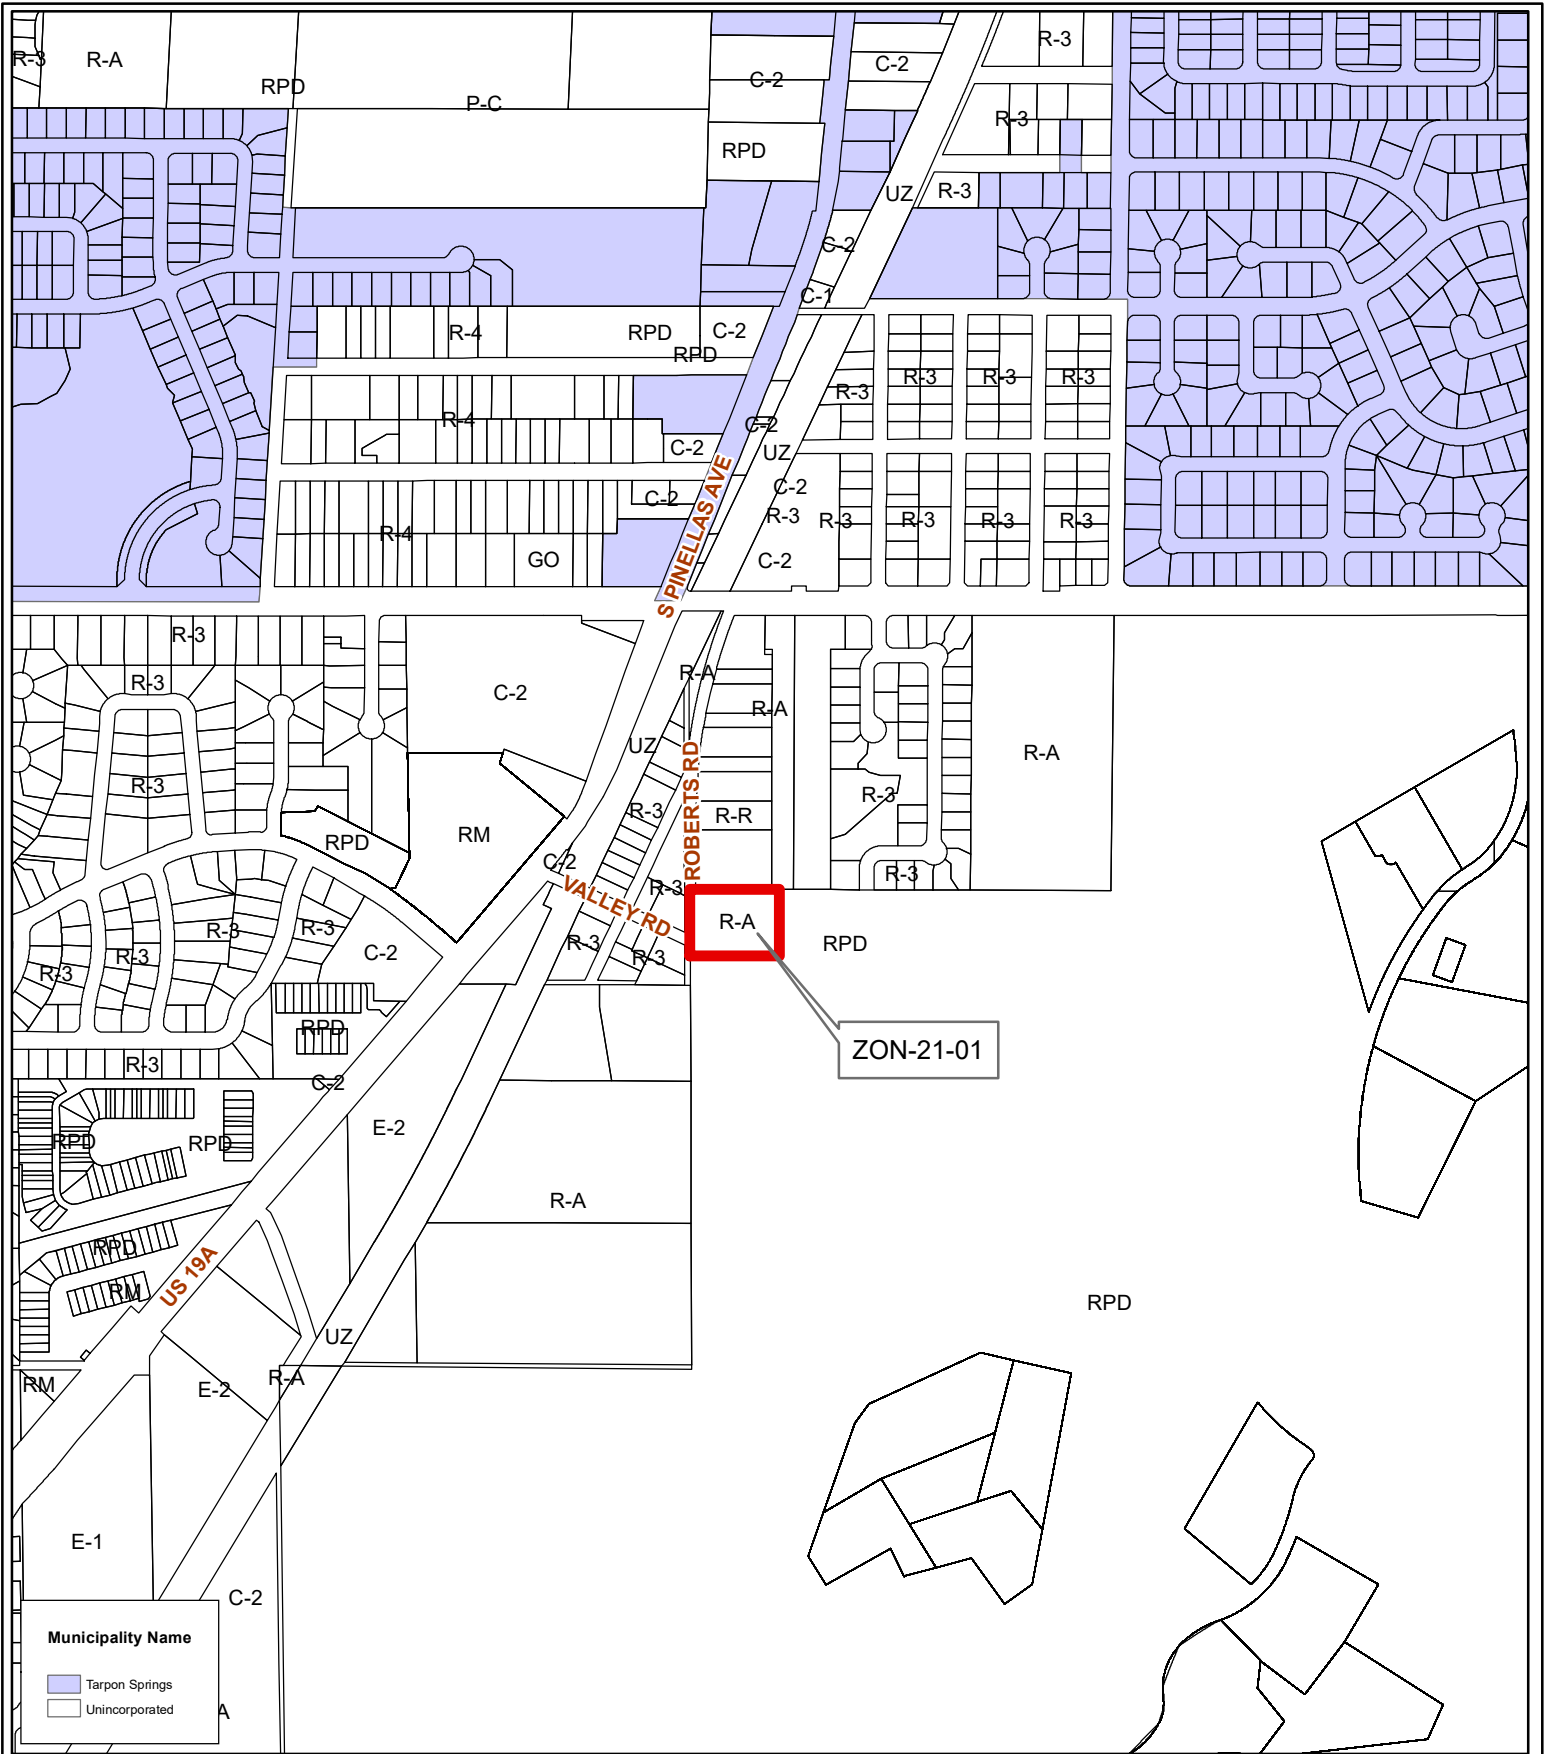

Prepared by: Pinellas County Planning Department

Date: 11/16/2020

1 inch = 4.5 miles

ZON-21-01

Current Zoning

Zoning

From: R-A, Residential Agricultural

To: R-R, Rural Residential

24/27/15/89280/000/5202

Prepared by: Pinellas County Planning Department

Date: 11/16/2020

1 inch = 0.12 miles

ZON-21-01

Aerial Map

Zoning

From: R-A, Residential Agricultural

To: R-R, Rural Residential

24/27/15/89280/000/5202

Prepared by: Pinellas County Planning Department

Date: 11/16/2020

1 inch = 0.12 miles

ZON-21-01

Municipal Map

Zoning
From: R-A, Residential Agricultural
To: R-R, Rural Residential

24/27/15/89280/000/5202

Prepared by: Pinellas County Planning Department

Date: 11/16/2020

1 inch = 0.12 miles

ZON-21-01

Proposed Zoning

Zoning

From: R-A, Residential Agricultural