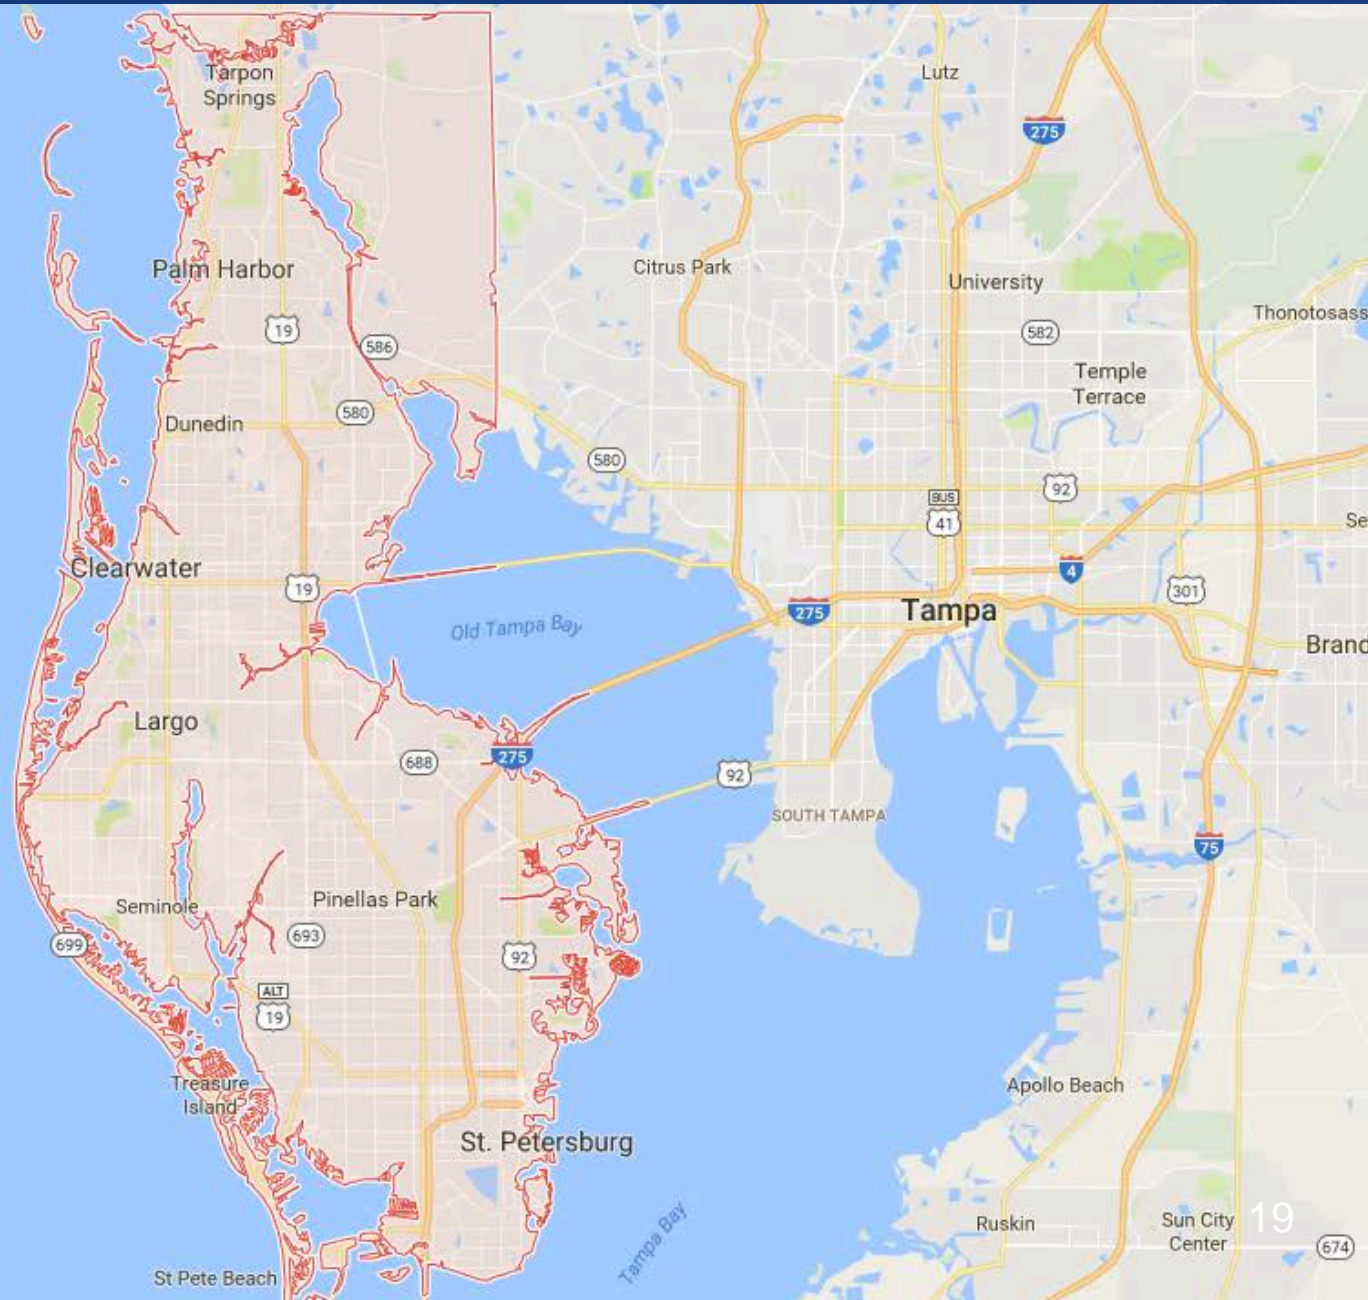

PORT TAMPA BAY.
Reroute Your Thinking™

Strategic Partnership