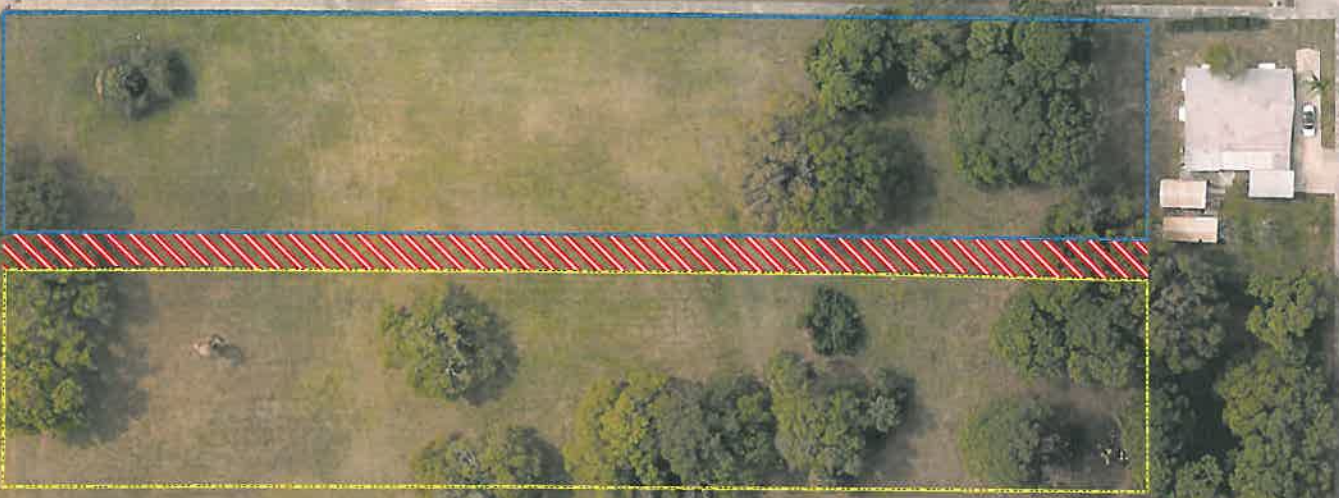

50

Feet

62ND AVEN

Reference Scale: 1:1,050

66TH LN N

64TH AVEN

66TH WAY N

Coordinate System:
WGS 1984 Web Mercator Auxiliary
Sphere Projection, Mercator Auxiliary
Spheroid Datum: WGS 1984

Vacation Area

16-30-31-14598-002-0030

31-30-16-14598-002-0160

Pinellas Affordable Living
Vacation