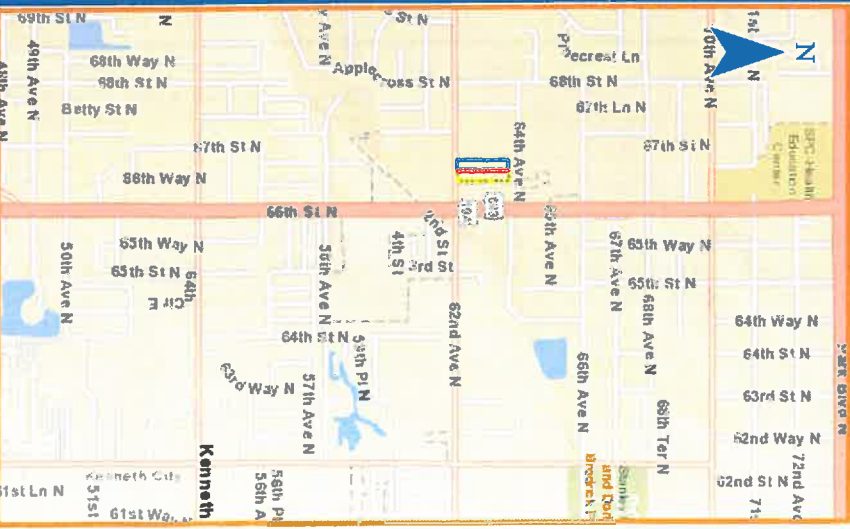

50

Feet

62ND AVEN

Reference Scale: 1:1,050

66TH LN N

64TH AVEN

66TH WAY N

Coordinate System:
WGS 1984 Web Mercator Auxiliary
Sphere Projection, Mercator Auxiliary
Spheroid Datum: WGS 1984

Vacation Area

16-30-31-14598-002-0030

31-30-16-14598-002-0160

Pinellas Affordable Living
Vacation