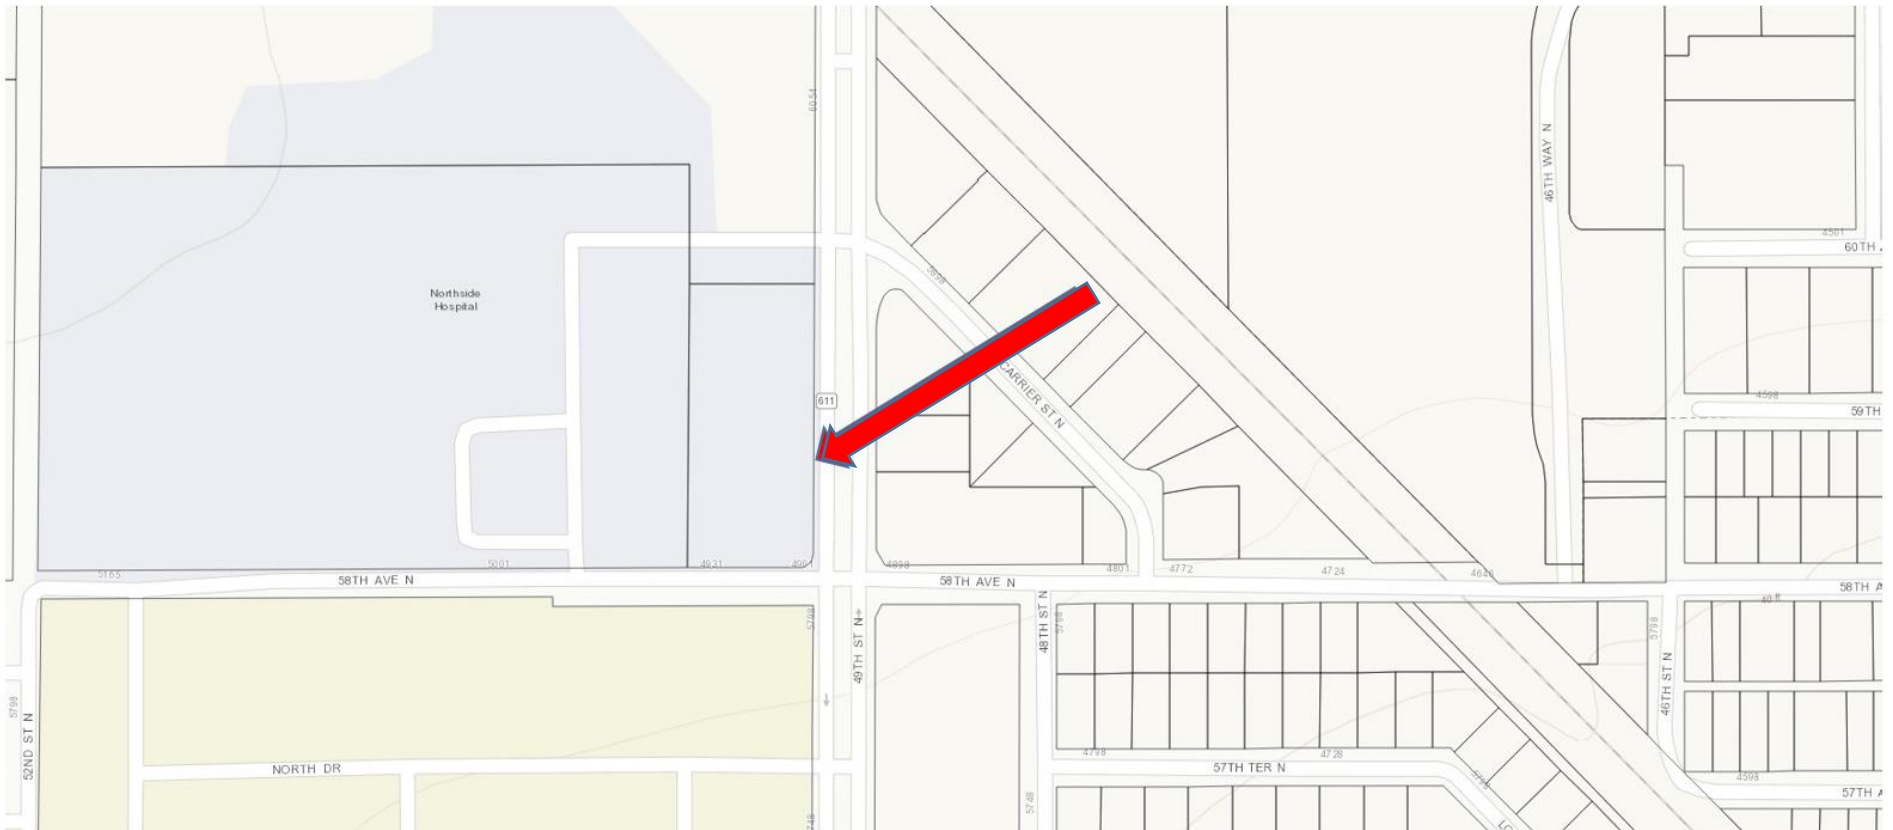

PINELLAS SUNCOAST TRANSIT AUTHORITY
(BUS SHELTER LOCATION IN THE CENTRAL AND EAST LEALMAN TARGET AREA)

STOP ID 2278 – 49TH STREET NORTH & 42ND AVENUE NORTH

PINELLAS SUNCOAST TRANSIT AUTHORITY
(BUS SHELTER LOCATION IN THE CENTRAL AND EAST LEALMAN AREA)

STOP ID 2290 – 49TH STREET NORTH & 42ND AVENUE NORTH

**PINELLAS SUNCOAST TRANSIT AUTHORITY
(BUS SHELTER LOCATION IN THE CENTRAL AND EAST LEALMAN TARGET AREA)**

STOP ID 2527 – 28TH STREET NORTH & 54TH AVENUE NORTH

PINELLAS SUNCOAST TRANSIT AUTHORITY
(BUS SHELTER LOCATION IN THE CENTRAL AND EAST LEALMAN TARGET AREA)

STOP ID 2585 — 49TH STREET NORTH & 58TH AVENUE NORTH

**PINELLAS SUNCOAST TRANSIT AUTHORITY
(BUS SHELTER LOCATION IN THE CENTRAL AND EAST LEALMAN TARGET AREA)**

STOP ID 3748 – ULMERTON ROAD & 119TH STREET NORTH (RIDGECREST)

PINELLAS SUNCOAST TRANSIT AUTHORITY (BUS SHELTER LOCATION IN THE TARPON SPRINGS TARGET AREA)

STOP ID 6524 – US HWY 19 NORTH AND FEDERAL PLACE