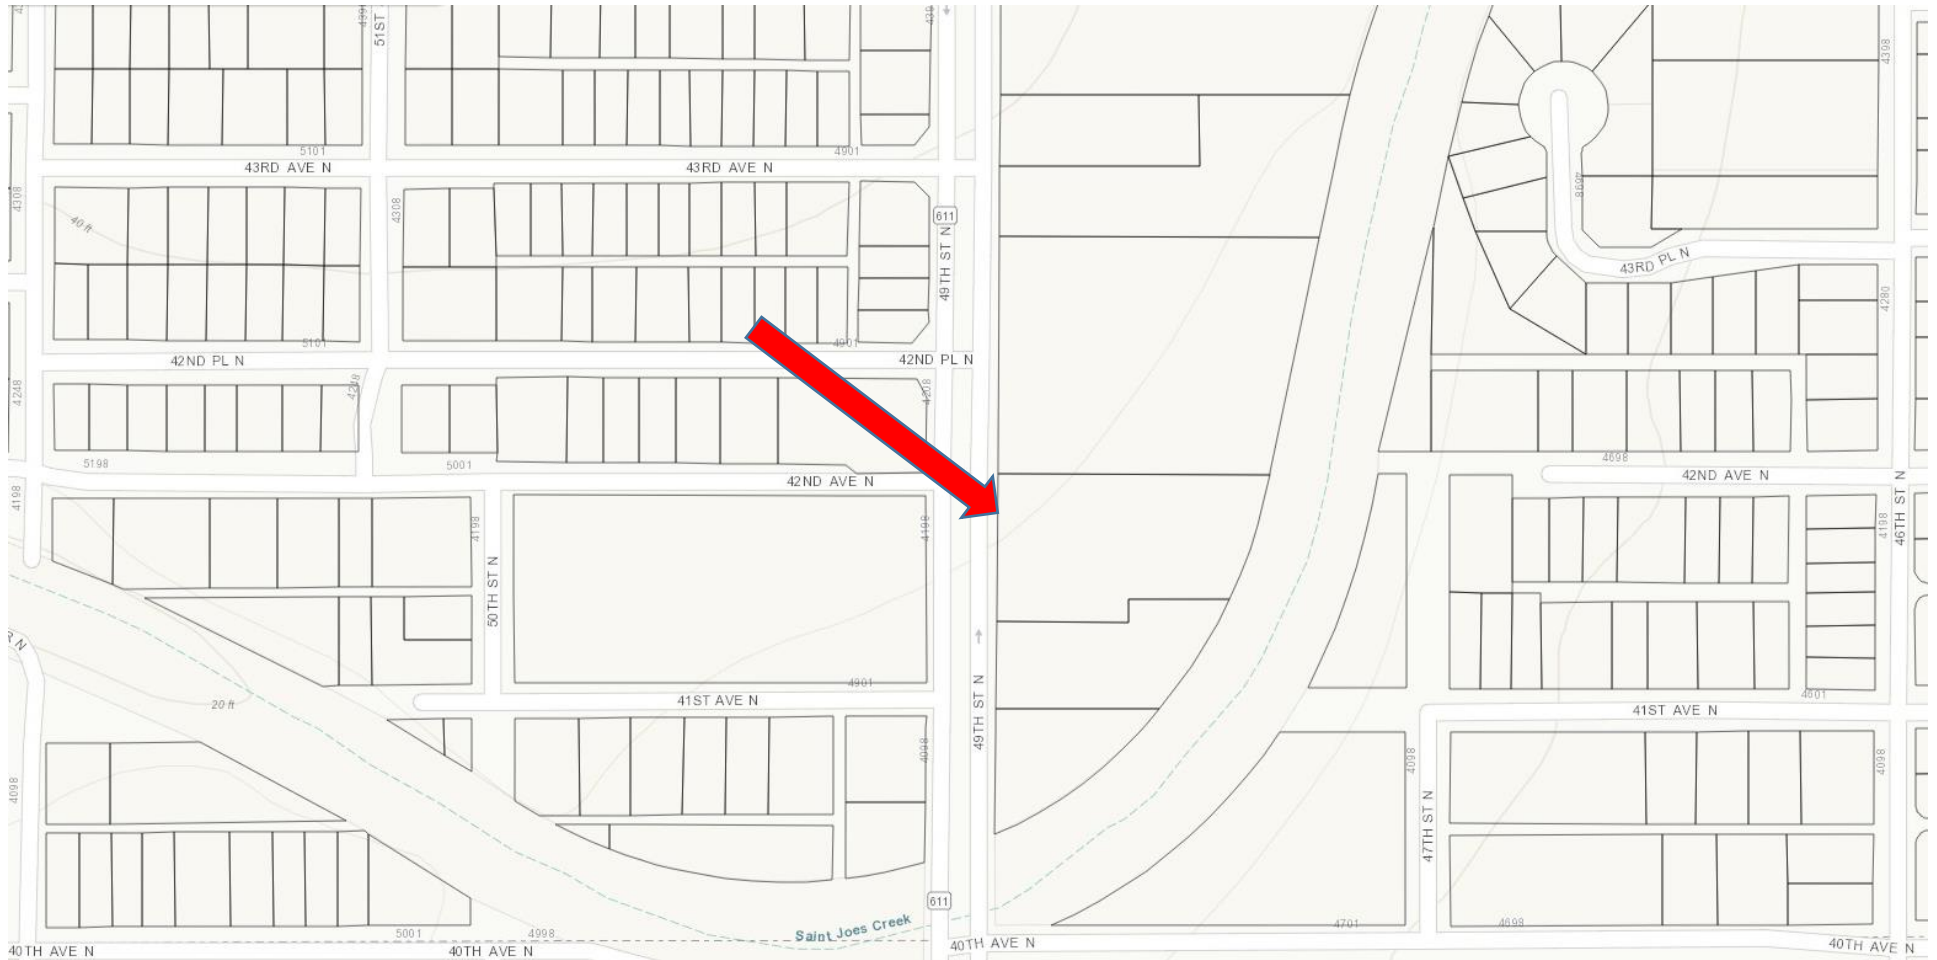

PINELLAS SUNCOAST TRANSIT AUTHORITY
(BUS SHELTER LOCATION IN THE CENTRAL AND EAST LEALMAN TARGET AREA)

STOP ID 2278 – 49TH STREET NORTH & 42ND AVENUE NORTH

PINELLAS SUNCOAST TRANSIT AUTHORITY
(BUS SHELTER LOCATION IN THE CENTRAL AND EAST LEALMAN AREA)

STOP ID 2290 – 49TH STREET NORTH & 42ND AVENUE NORTH

**PINELLAS SUNCOAST TRANSIT AUTHORITY
(BUS SHELTER LOCATION IN THE CENTRAL AND EAST LEALMAN TARGET AREA)**

STOP ID 2527 – 28TH STREET NORTH & 54TH AVENUE NORTH

PINELLAS SUNCOAST TRANSIT AUTHORITY
(BUS SHELTER LOCATION IN THE CENTRAL AND EAST LEALMAN TARGET AREA)

STOP ID 2585 — 49TH STREET NORTH & 58TH AVENUE NORTH

**PINELLAS SUNCOAST TRANSIT AUTHORITY
(BUS SHELTER LOCATION IN THE CENTRAL AND EAST LEALMAN TARGET AREA)**

STOP ID 3748 – ULMERTON ROAD & 119TH STREET NORTH (RIDGECREST)

PINELLAS SUNCOAST TRANSIT AUTHORITY (BUS SHELTER LOCATION IN THE TARPON SPRINGS TARGET AREA)

STOP ID 6524 – US HWY 19 NORTH AND FEDERAL PLACE