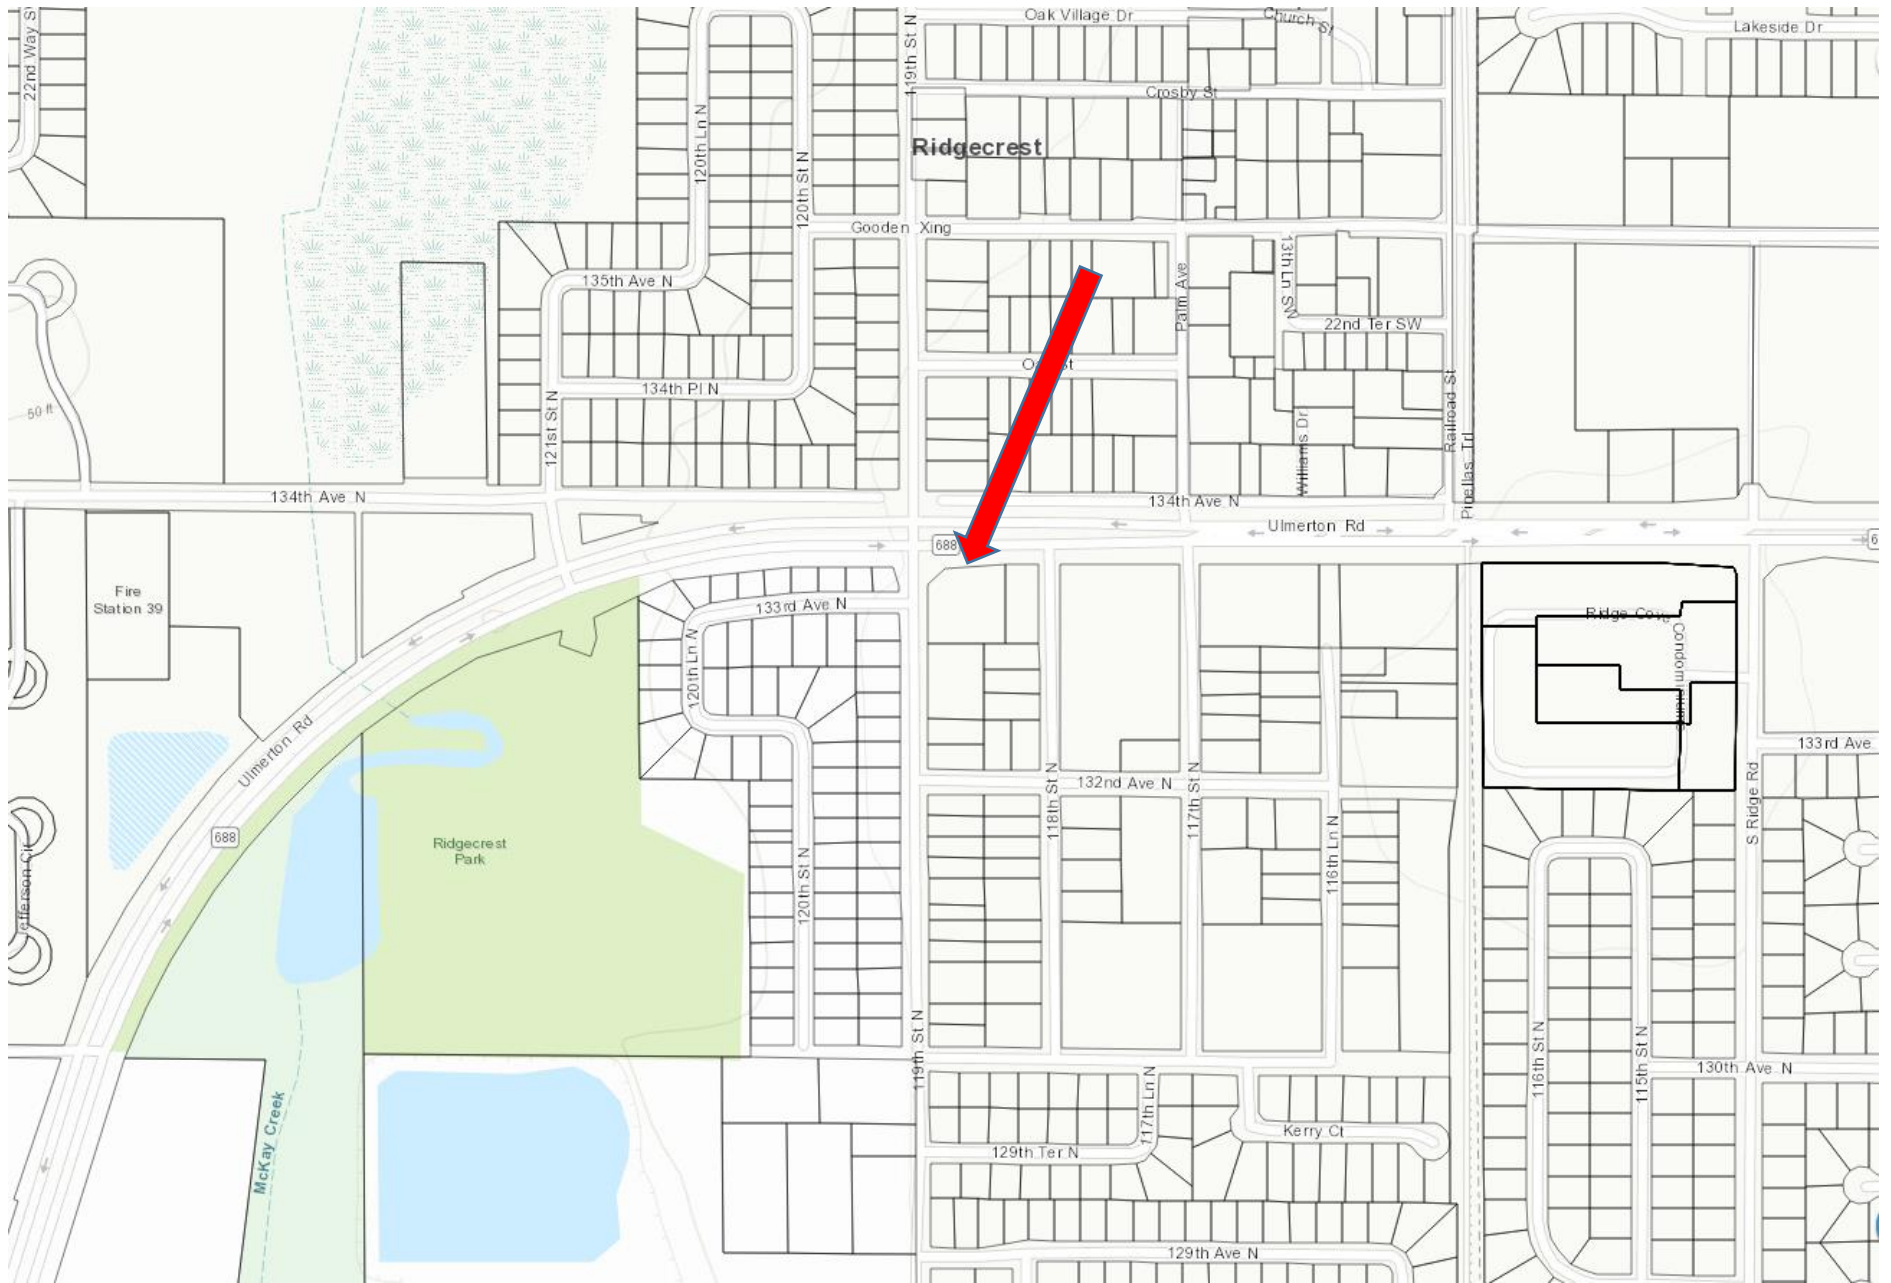

PINELLAS SUNCOAST TRANSIT AUTHORITY
(BUS SHELTER LOCATION IN THE CENTRAL AND EAST LEALMAN TARGET AREA)

STOP ID 2585 — 49TH STREET NORTH & 58TH AVENUE NORTH

**PINELLAS SUNCOAST TRANSIT AUTHORITY
(BUS SHELTER LOCATION IN THE CENTRAL AND EAST LEALMAN TARGET AREA)**

STOP ID 2645 – 25TH STREET NORTH & 62ND AVENUE NORTH

**PINELLAS SUNCOAST TRANSIT AUTHORITY
(BUS SHELTER LOCATION IN THE CENTRAL AND EAST LEALMAN TARGET AREA)**

STOP ID 2647 – 25TH STREET NORTH & 62ND AVENUE NORTH

**PINELLAS SUNCOAST TRANSIT AUTHORITY
(BUS SHELTER LOCATION IN THE RIDGECREST TARGET AREA)**

STOP ID 3629 – ULMERTON ROAD & 130TH AVENUE NORTH

**PINELLAS SUNCOAST TRANSIT AUTHORITY
(BUS SHELTER LOCATION IN THE RIDGECREST TARGET AREA)**

STOP ID 3748 – ULMERTON ROAD & 119TH STREET NORTH (RIDGECREST)

PINELLAS SUNCOAST TRANSIT AUTHORITY (BUS SHELTER LOCATION IN THE TARPON SPRINGS TARGET AREA)

STOP ID 6524 – US HWY 19 NORTH AND FEDERAL PLACE