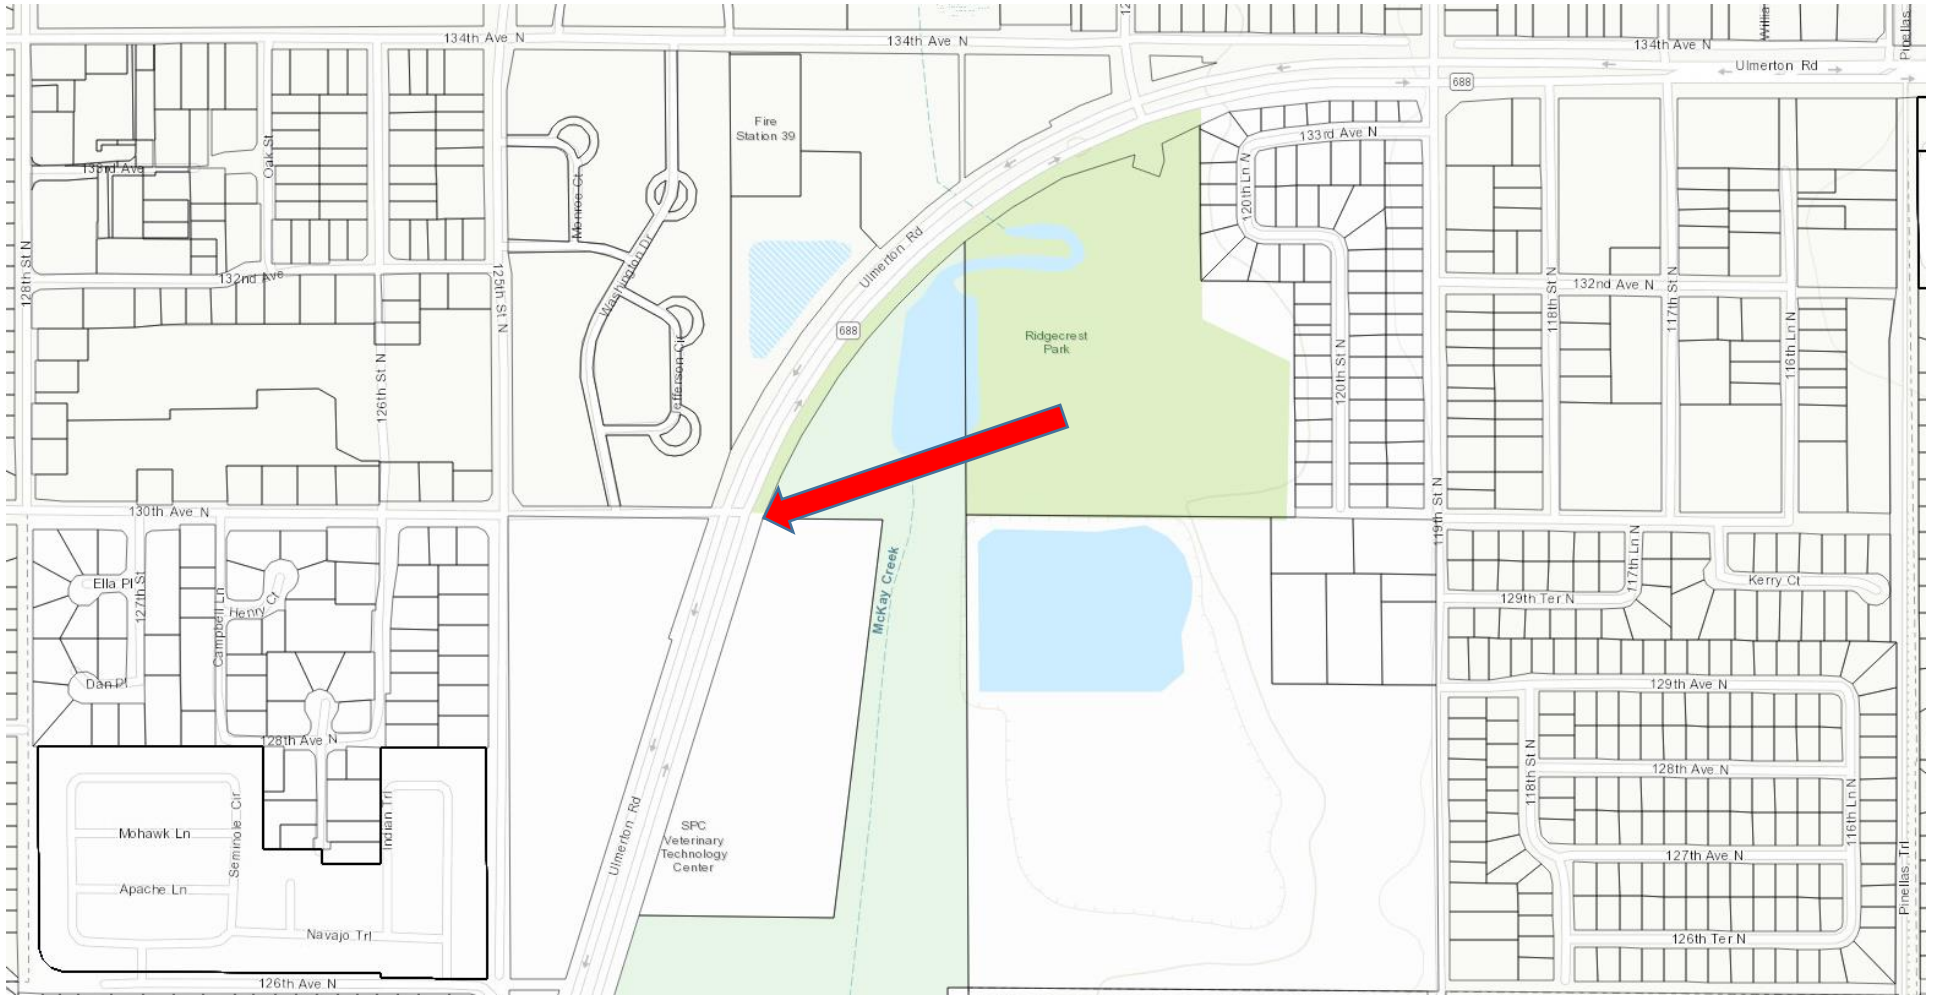

**PINELLAS SUNCOAST TRANSIT AUTHORITY
(BUS SHELTER LOCATION IN THE RIDGECREST TARGET AREA)**

STOP ID 3629 – ULMERTON ROAD & 130TH AVENUE NORTH