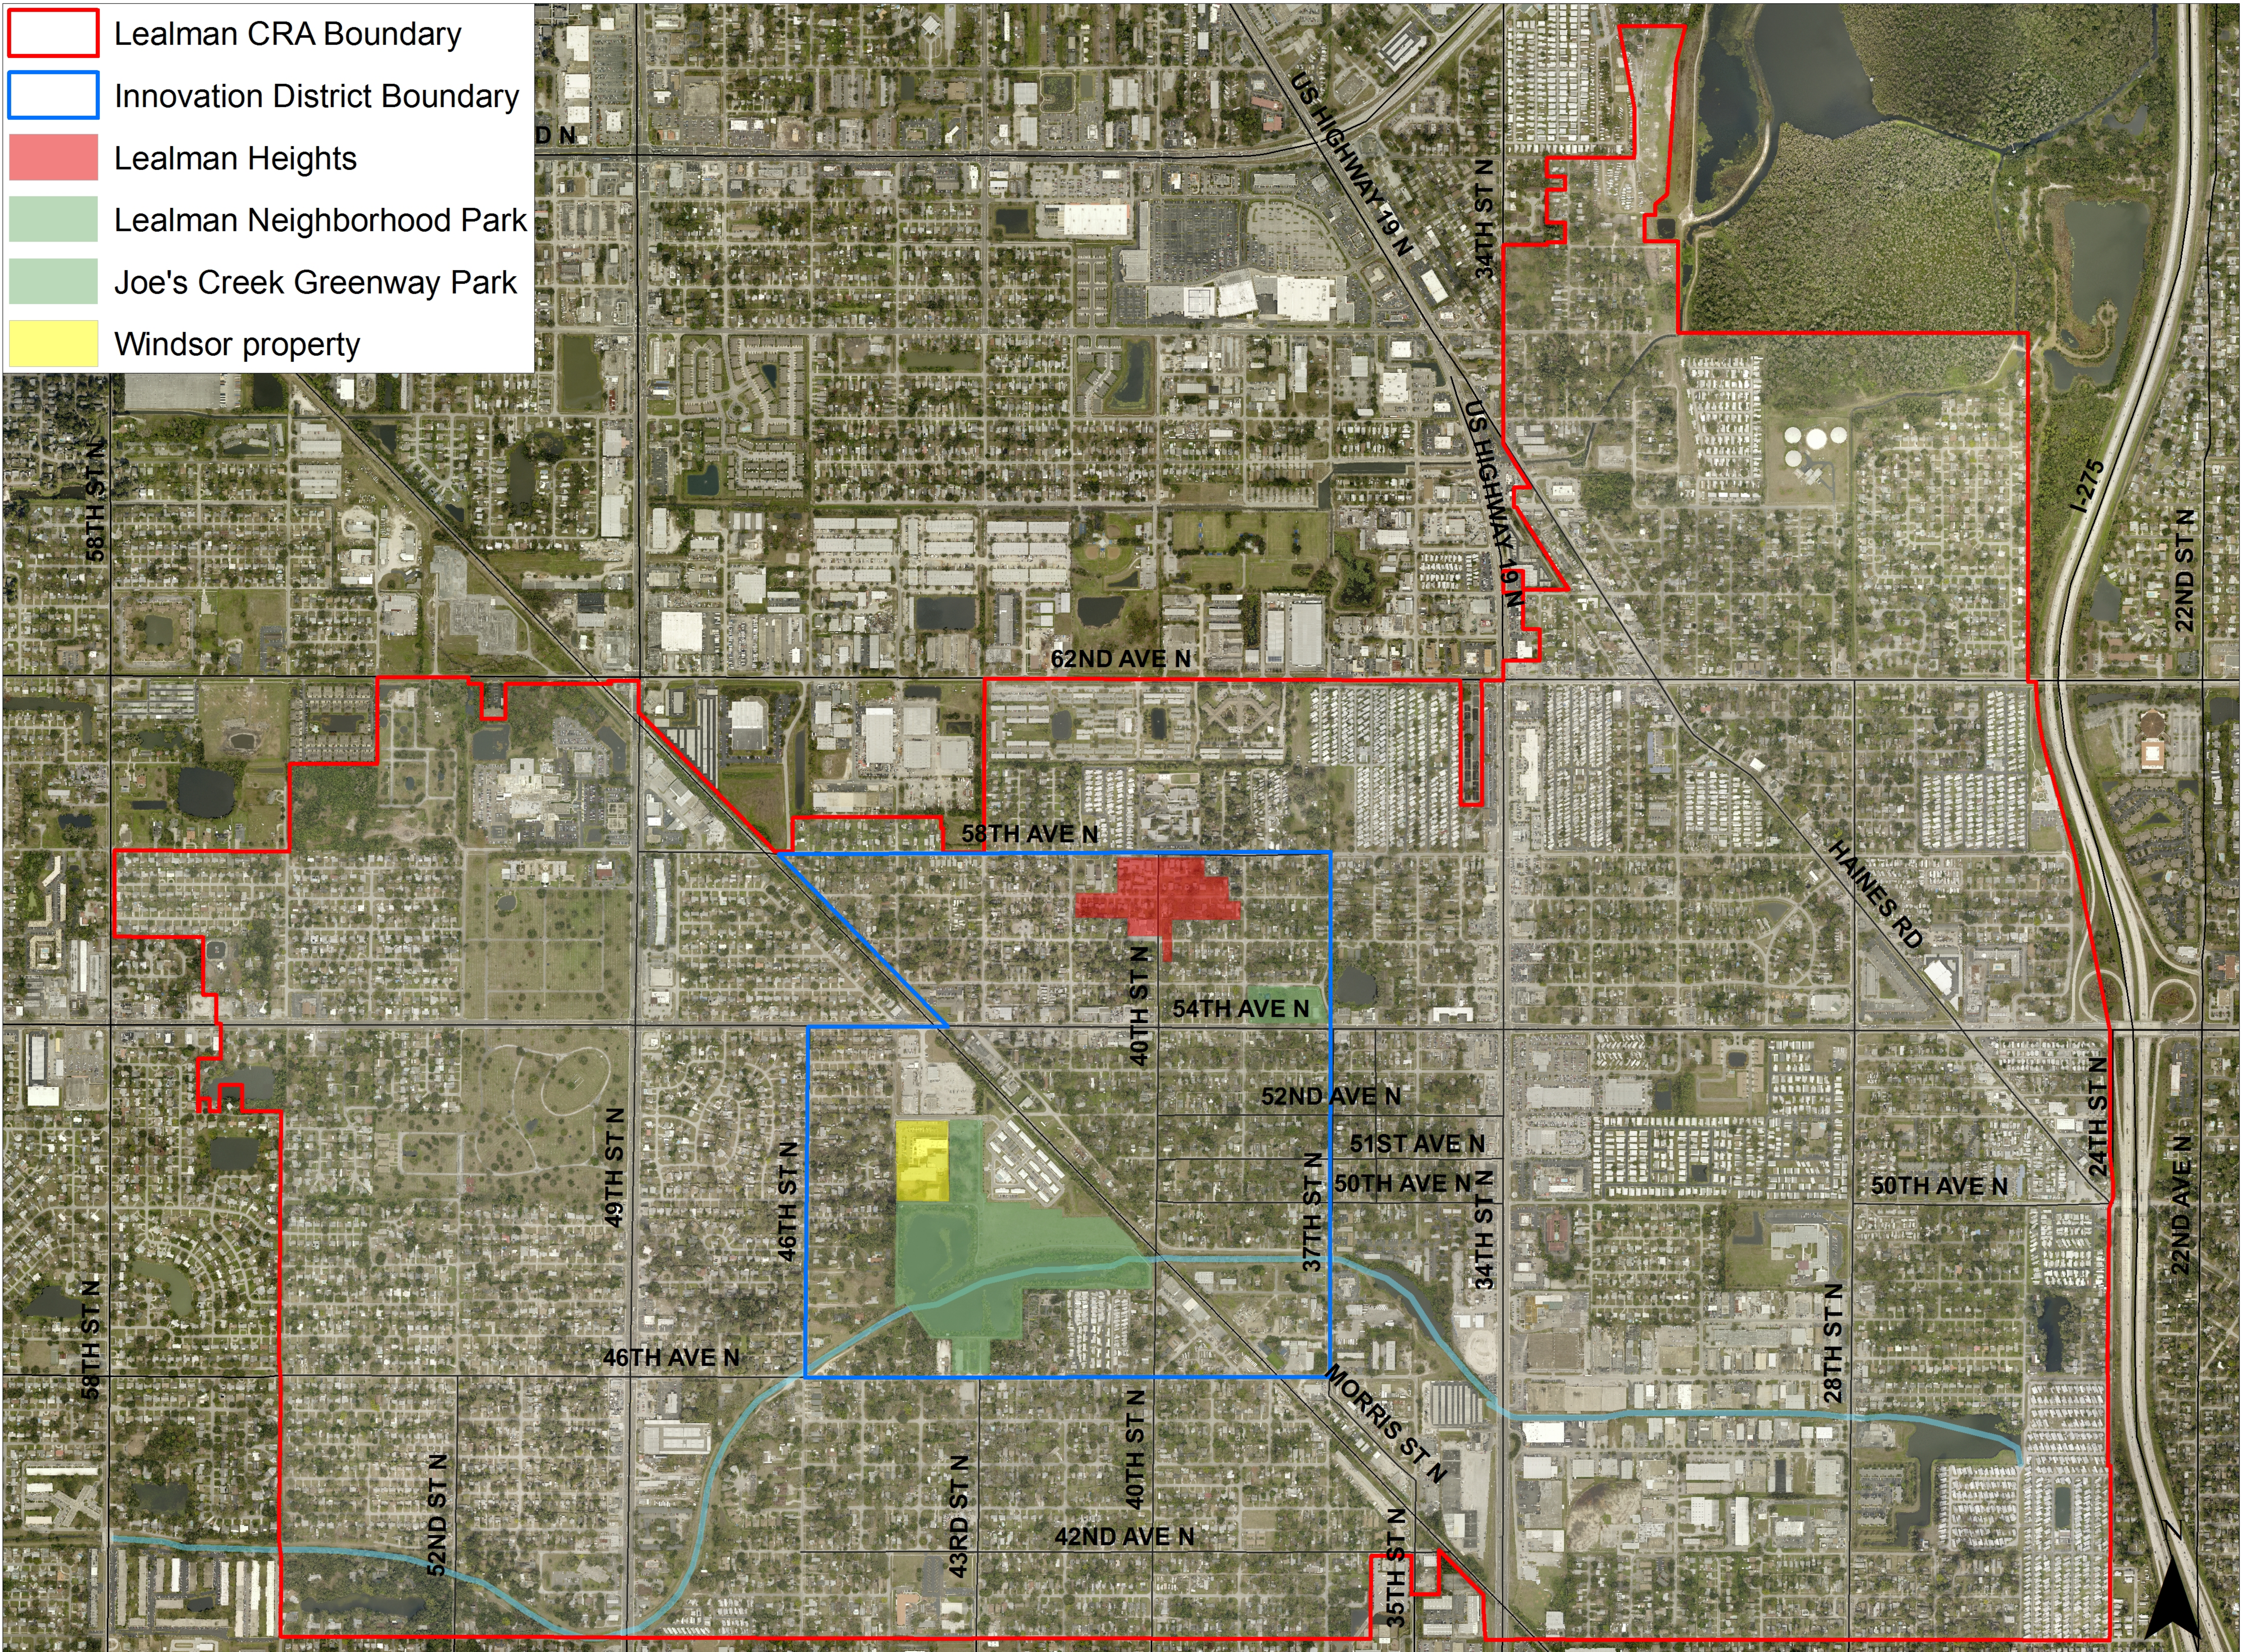

-  Lealman CRA Boundary
-  Innovation District Boundary
-  Lealman Heights
-  Lealman Neighborhood Park
-  Joe's Creek Greenway Park
-  Windsor property

0 0.25 0.5 1 Miles