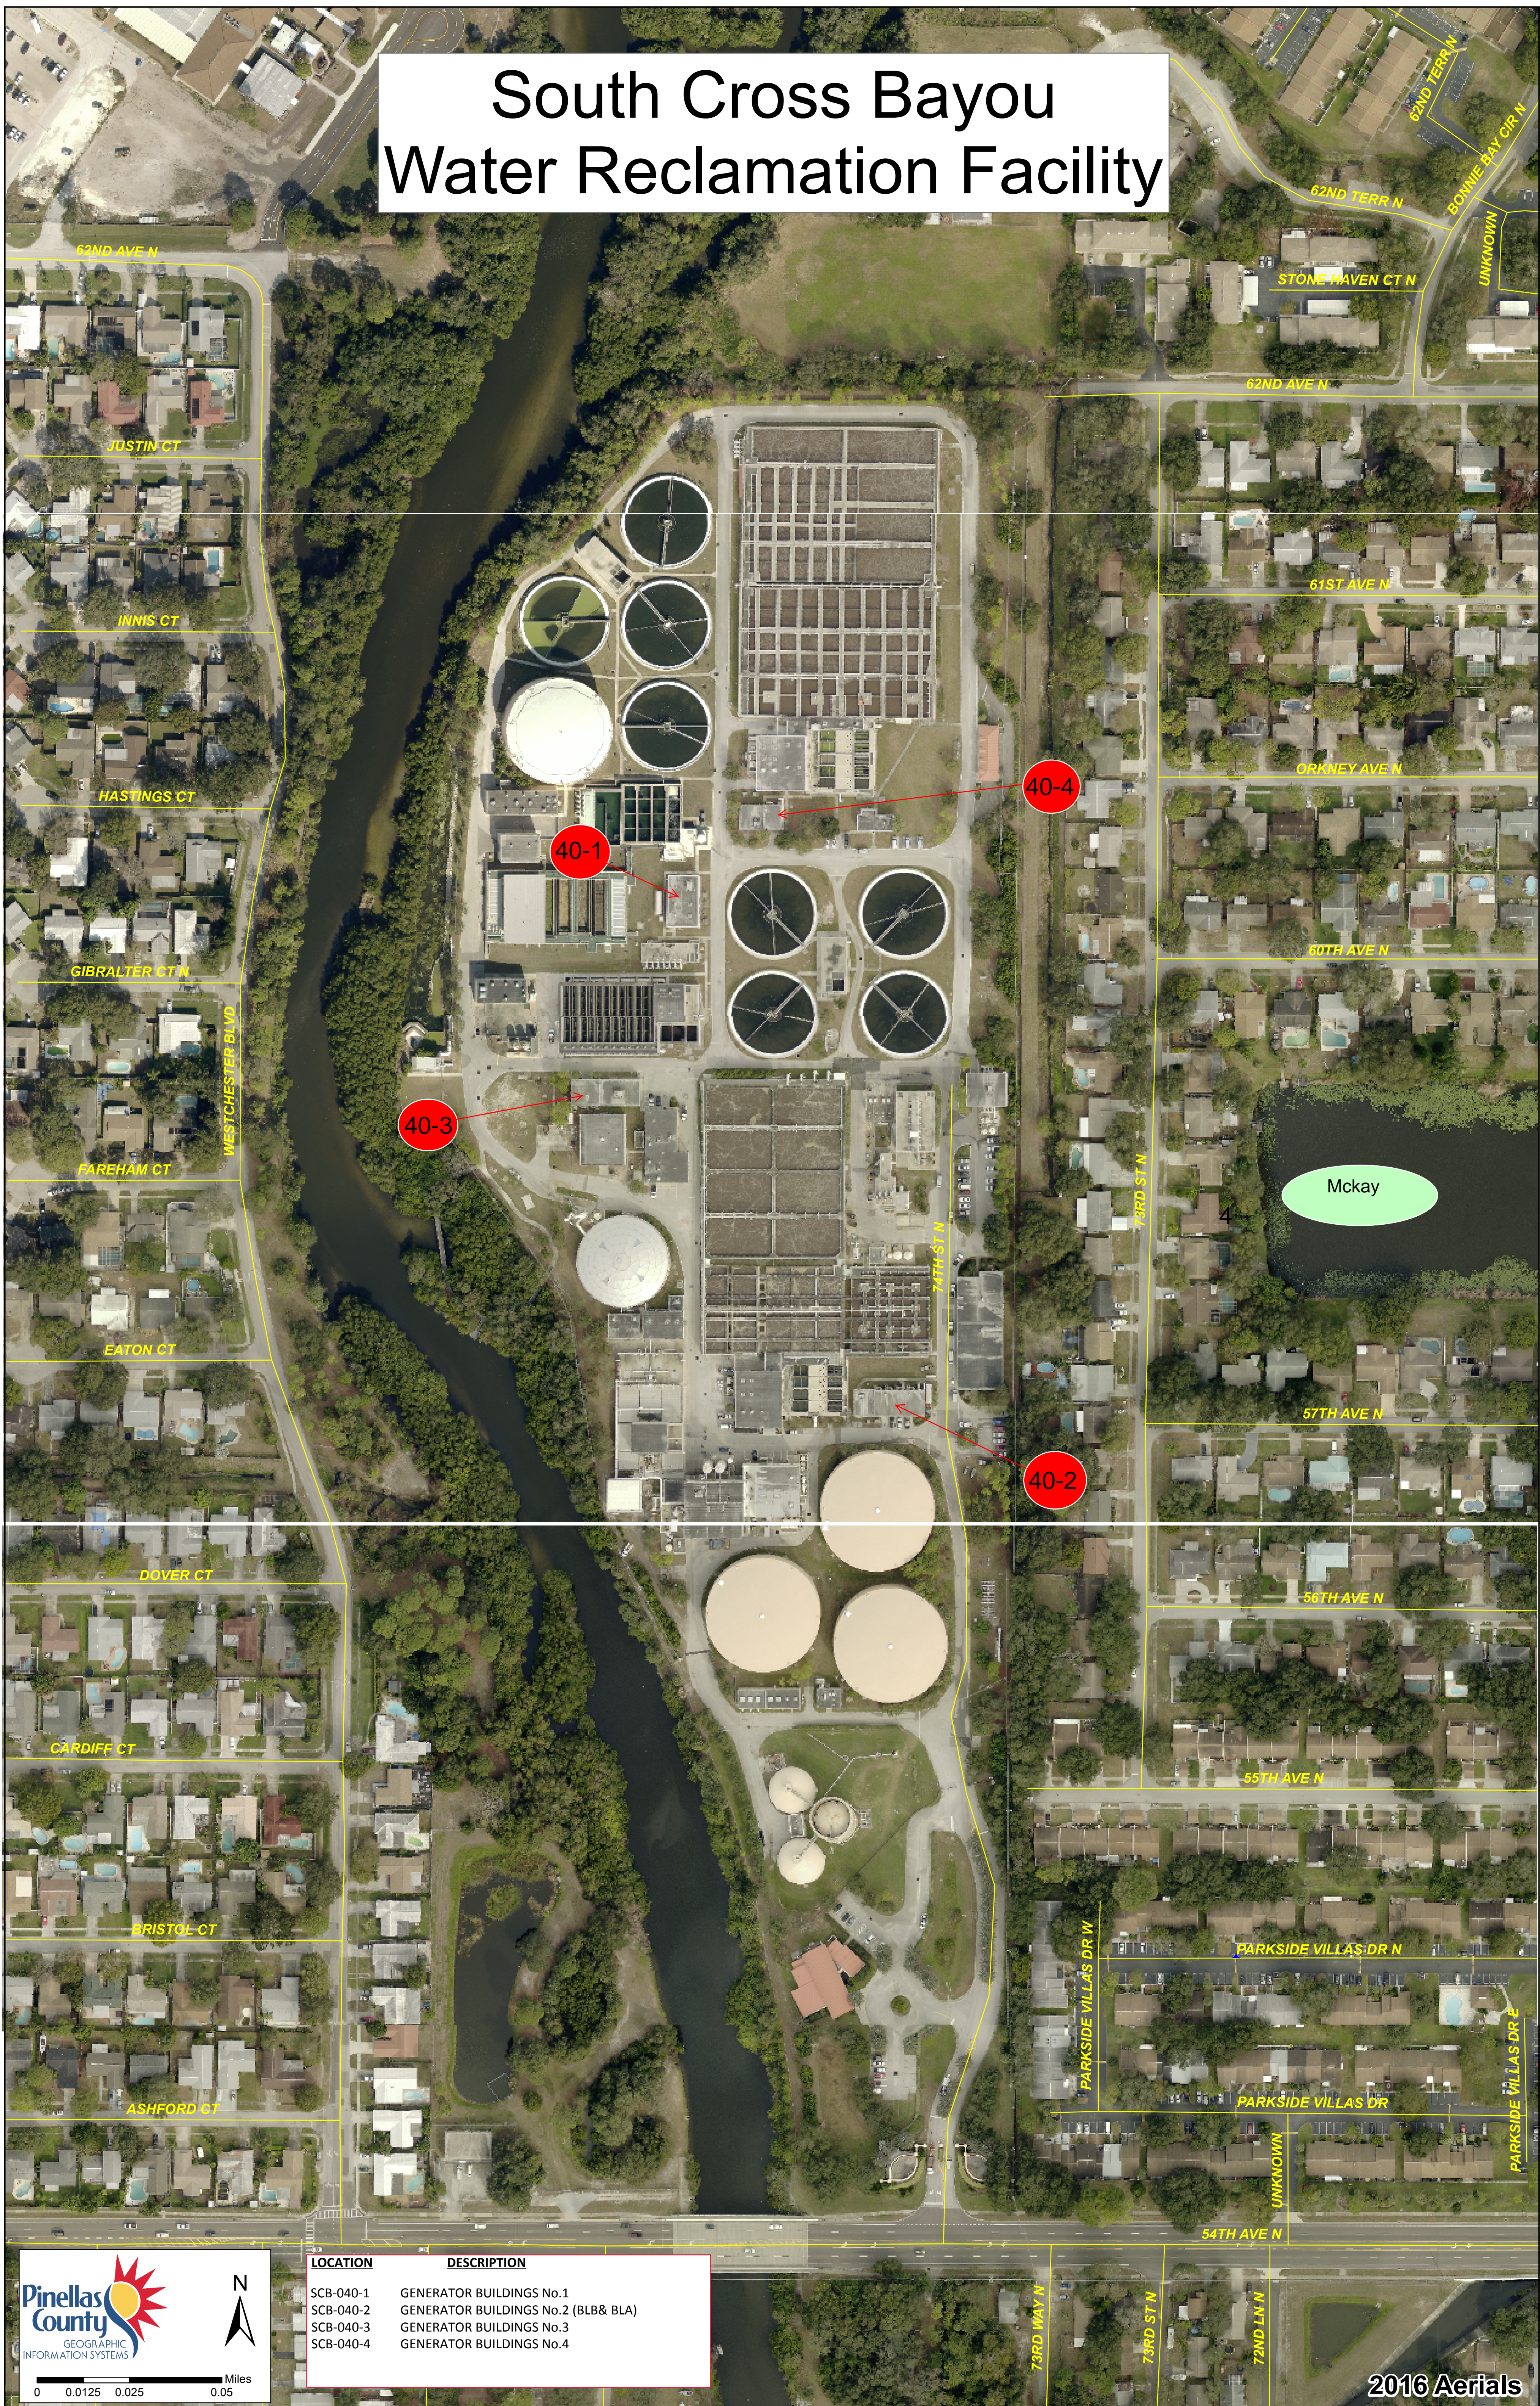

South Cross Bayou Water Reclamation Facility

LOCATION	DESCRIPTION
SCB-040-1	GENERATOR BUILDINGS No.1
SCB-040-2	GENERATOR BUILDINGS No.2 (BLB & BLA)
SCB-040-3	GENERATOR BUILDINGS No.3
SCB-040-4	GENERATOR BUILDINGS No.4

0 0.0125 0.025 0.05 Miles