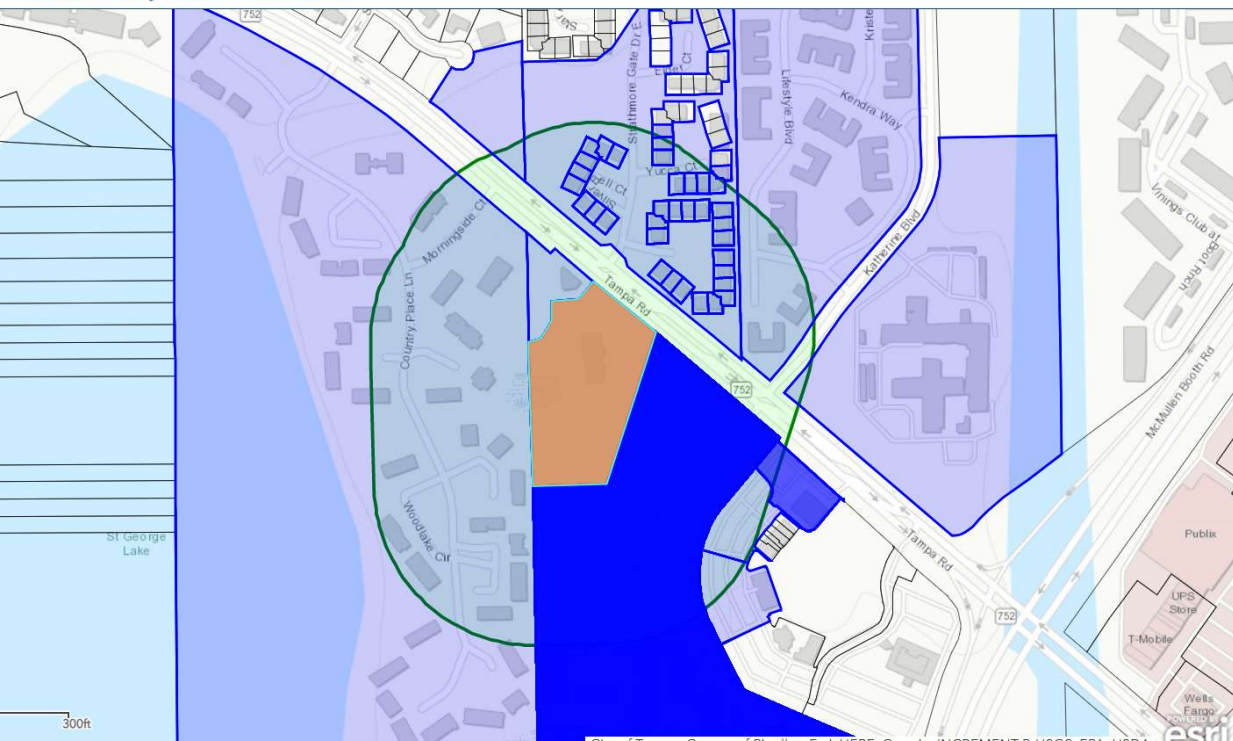

Pinellas County Public Notification

Public Notification

Select or search for a feature in the map

08281647437000010

Apply a search distance

500 Feet

Addressee Layer

Owner Address

Format

Comma-separated values

300 addressees found; do you want to continue?

Download