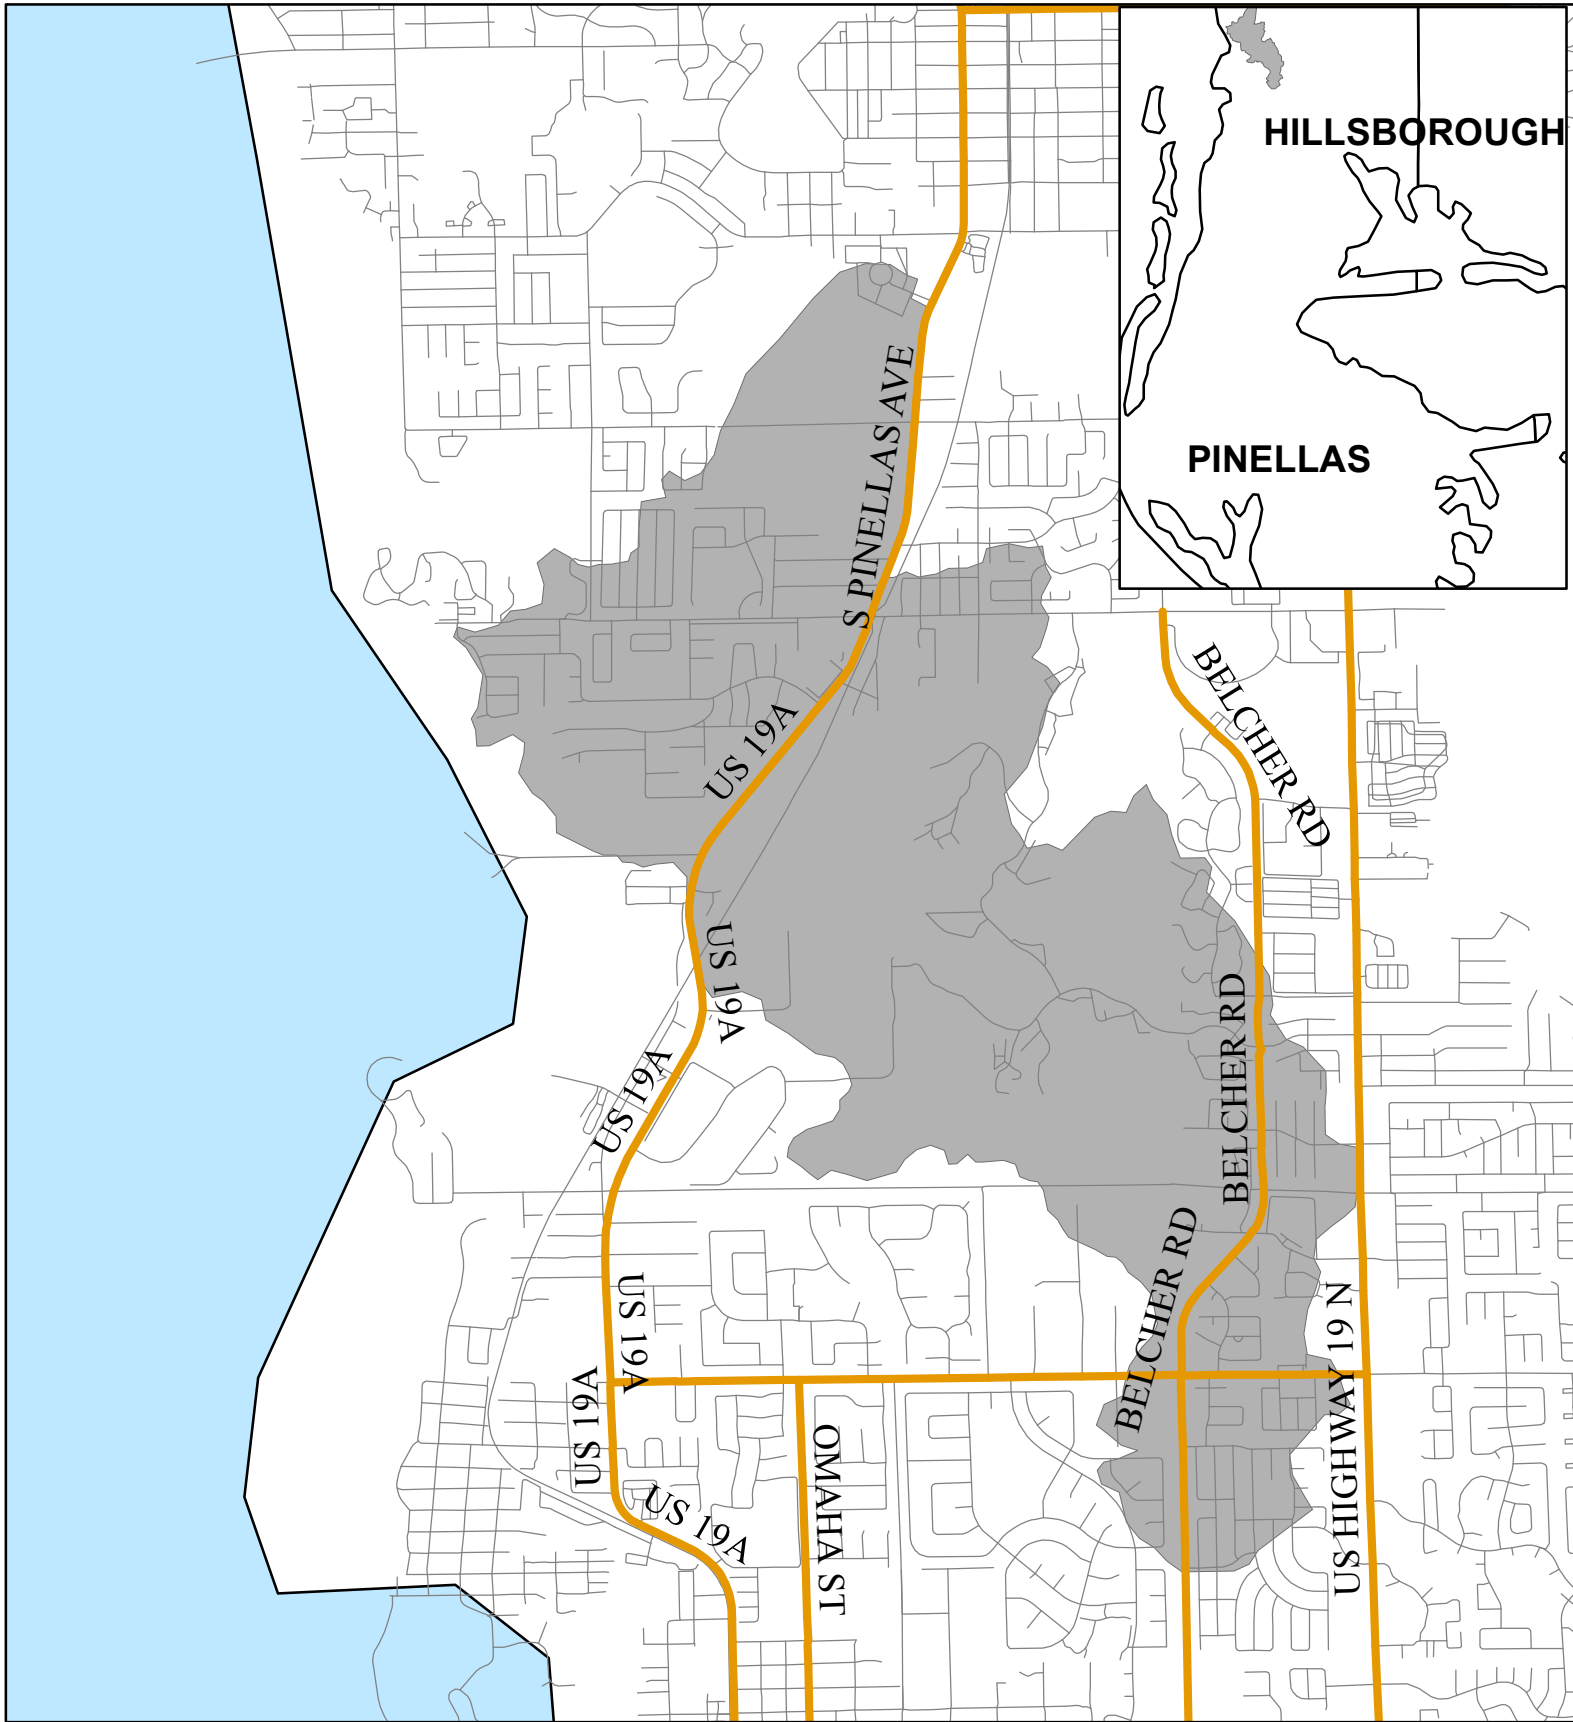

Klosterman Bayou Watershed Management Plan Pinellas County

Legend

-  Klosterman Bayou Watershed
-  Major Roads
-  Minor Roads

0 0.225 0.45 0.9 Miles