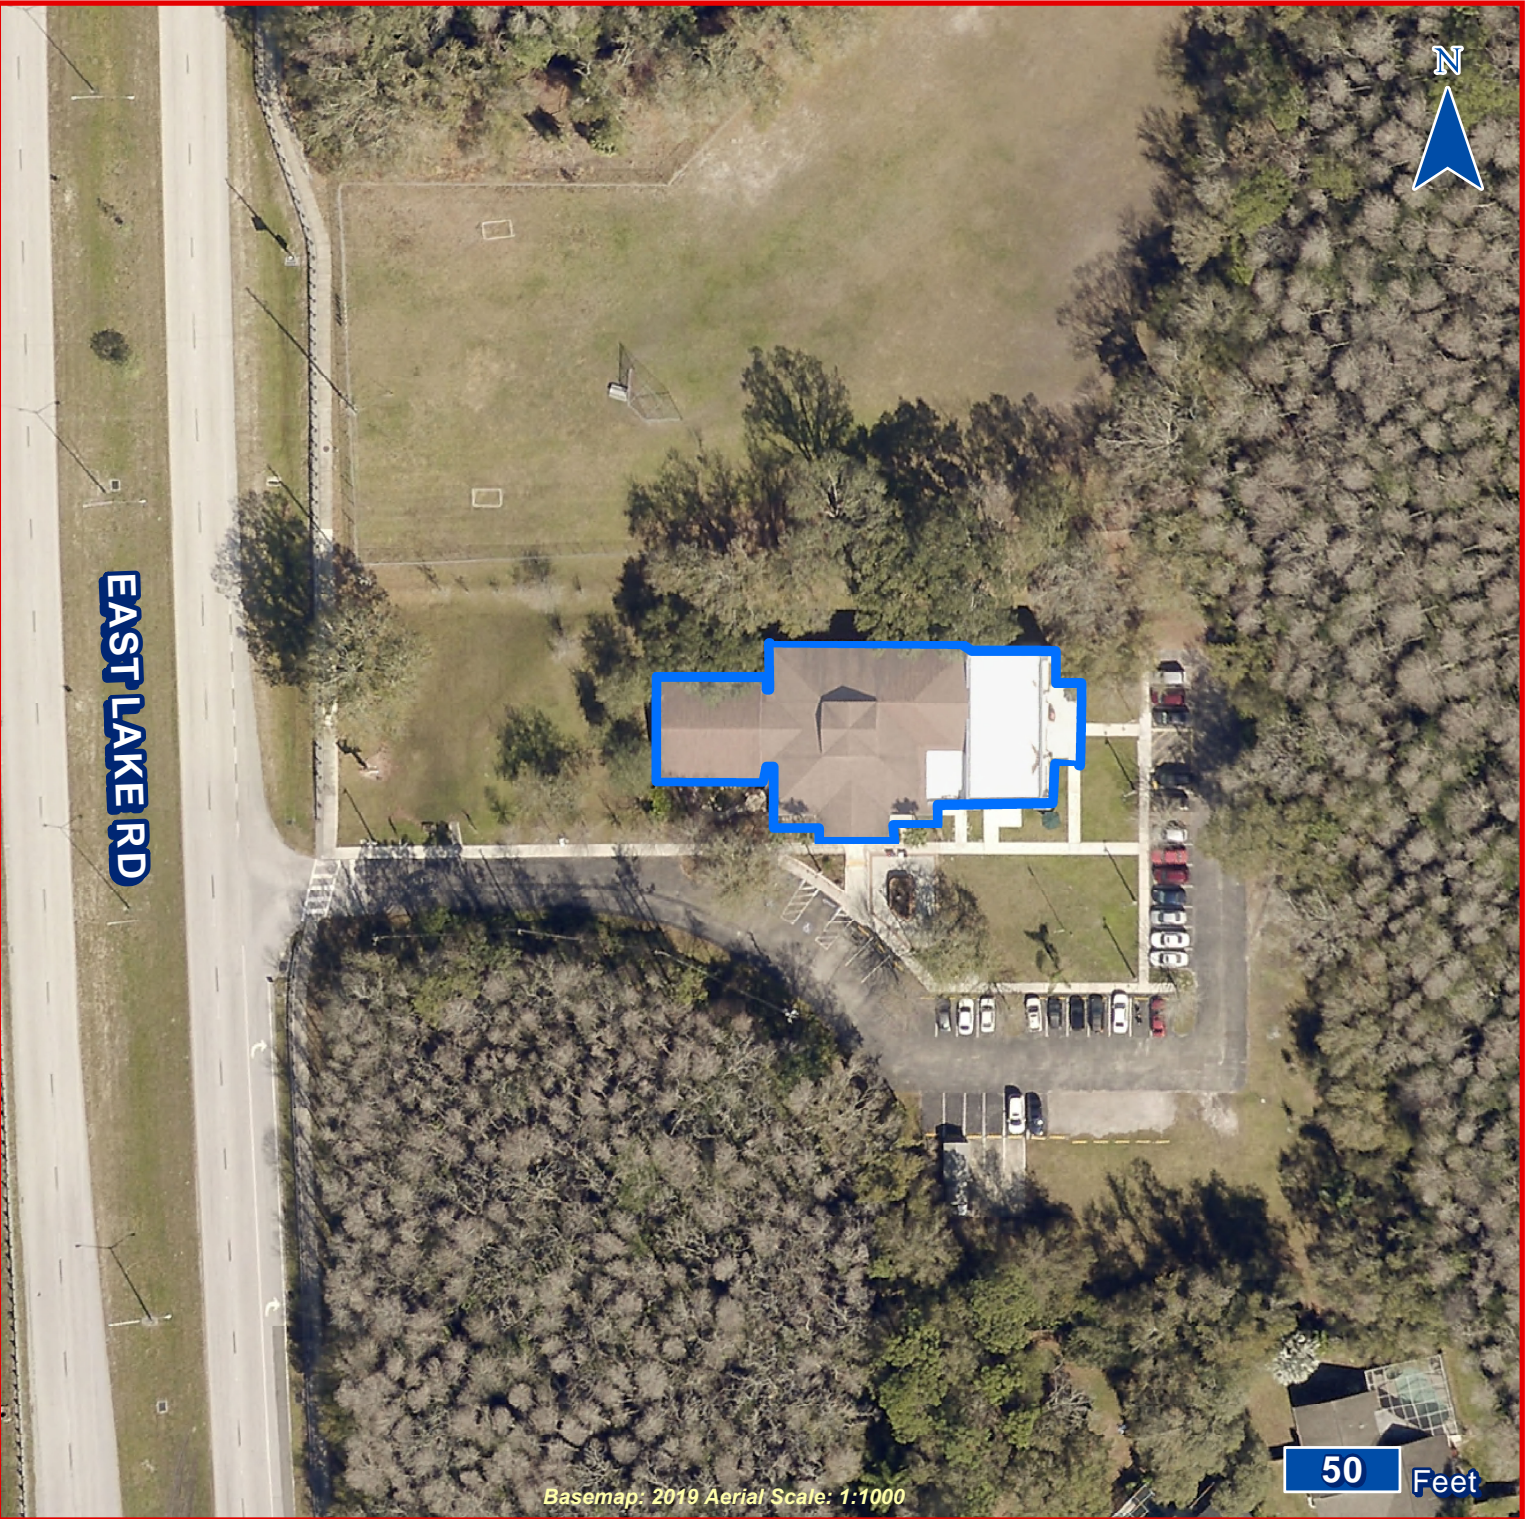

Exhibit A

4125 East Lake Road
27-27-16-00000-240-0100

East Lake
Community Library

Coordinate System
NAD_1983_HARN_
StatePlane_Florida_
West FIPS 0902 Feet

EAST LAKE RD

Basemap: 2019 Aerial Scale: 1:1000

50 Feet