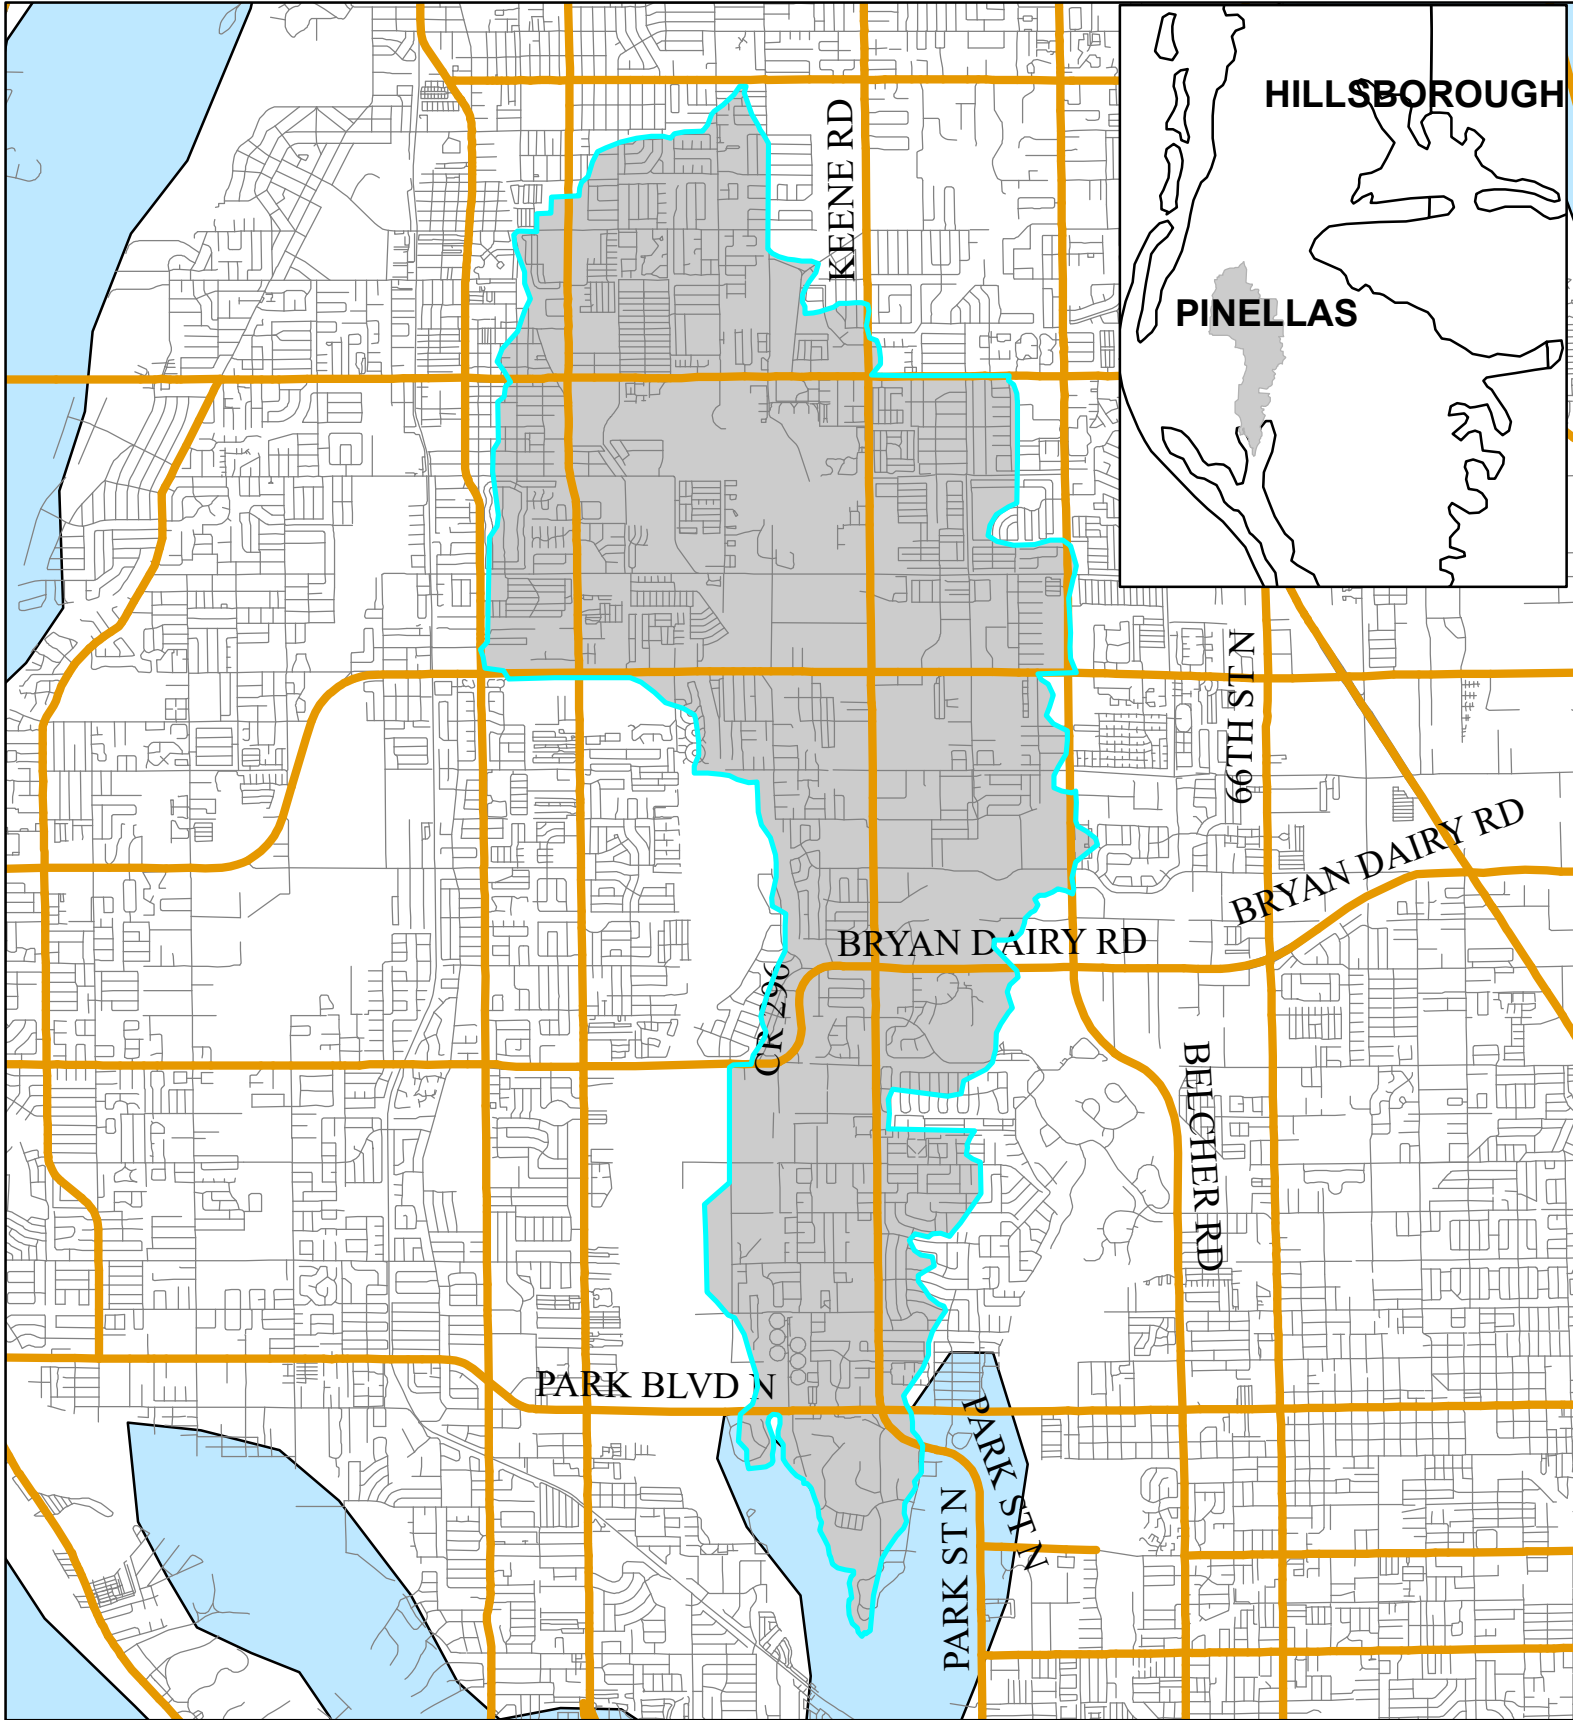

# Starkey Road Watershed Management Plan Pinellas County

## Legend

- Starkey Road
- Major Roads
- Minor Roads

0 0.425 0.85 1.7 Miles