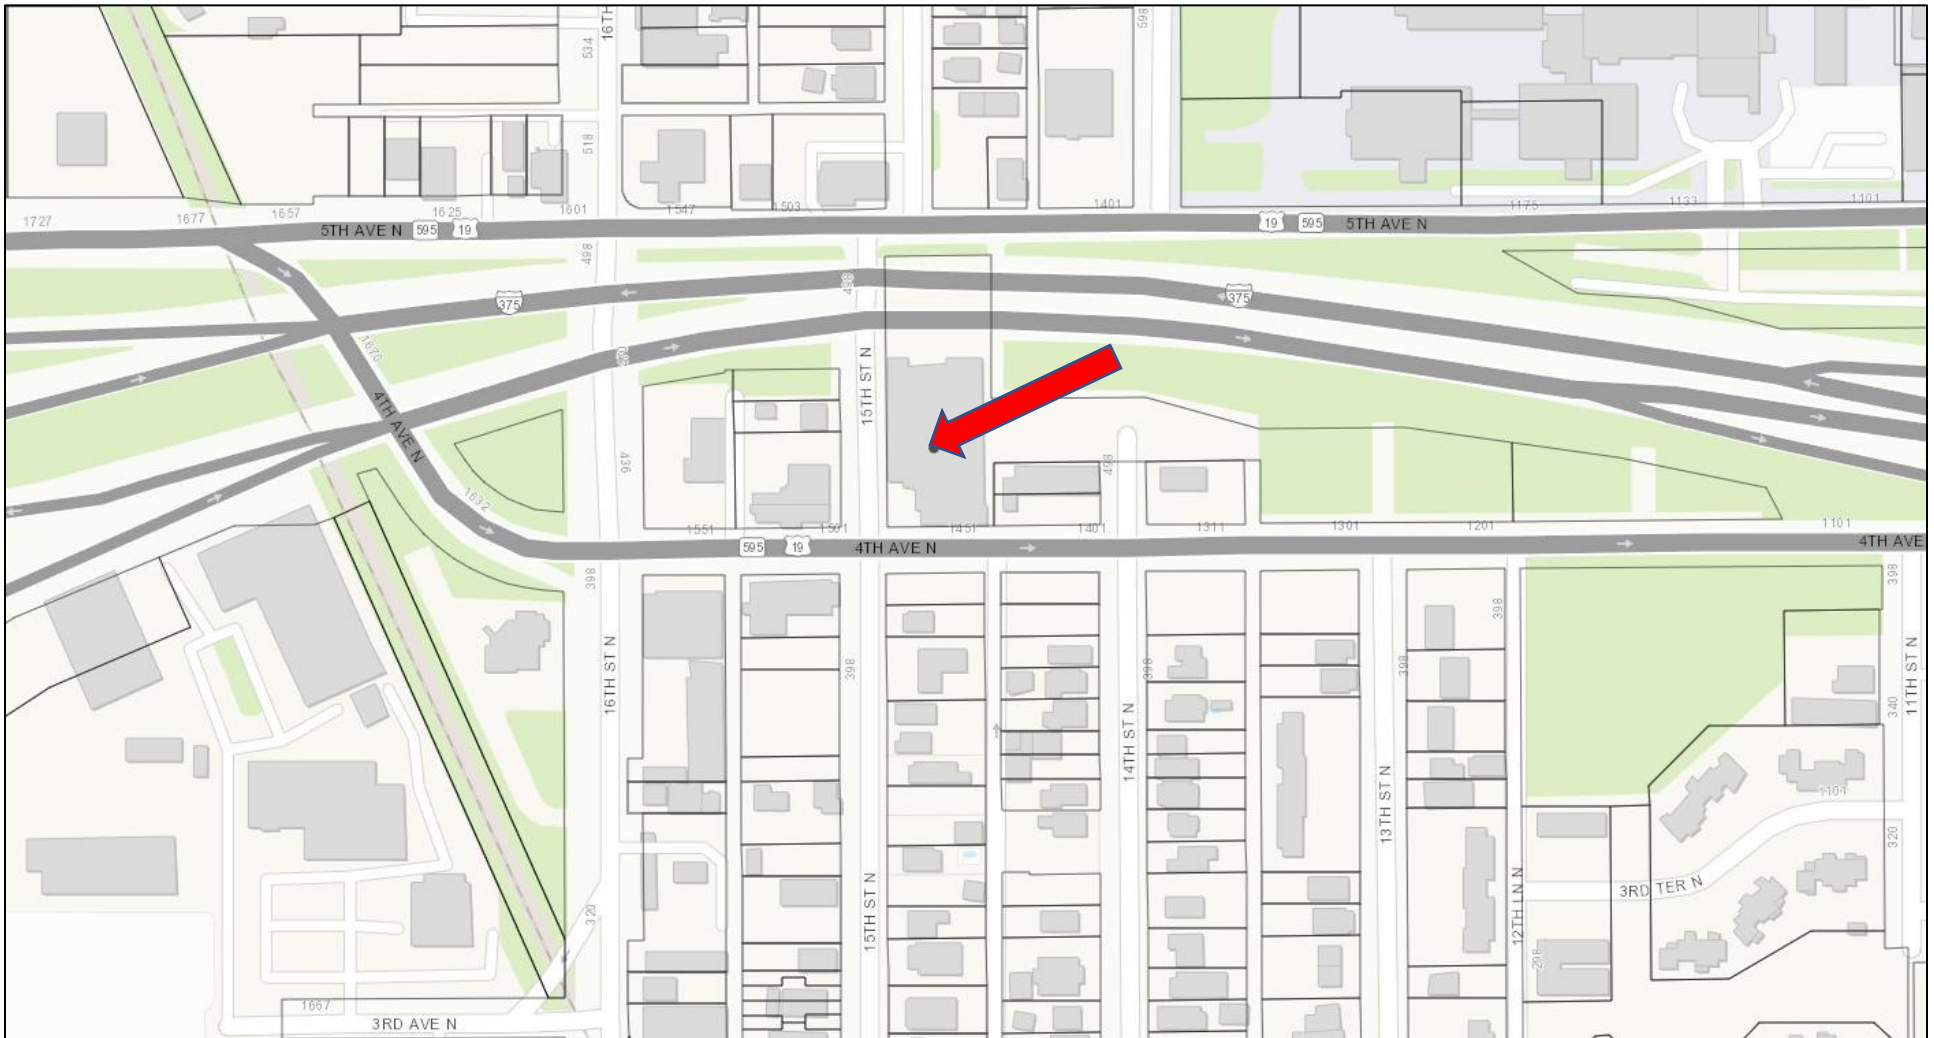

SOCIETY OF ST. VINCENT DE PAUL SOUTH PINELLAS, INC. D/B/A ST. VINCENT DE PAUL CARES
401 - 15TH STREET NORTH ST. PETERSBURG, FL 33705
24/31/16/21745/001/0010

PROJECT LOCATION