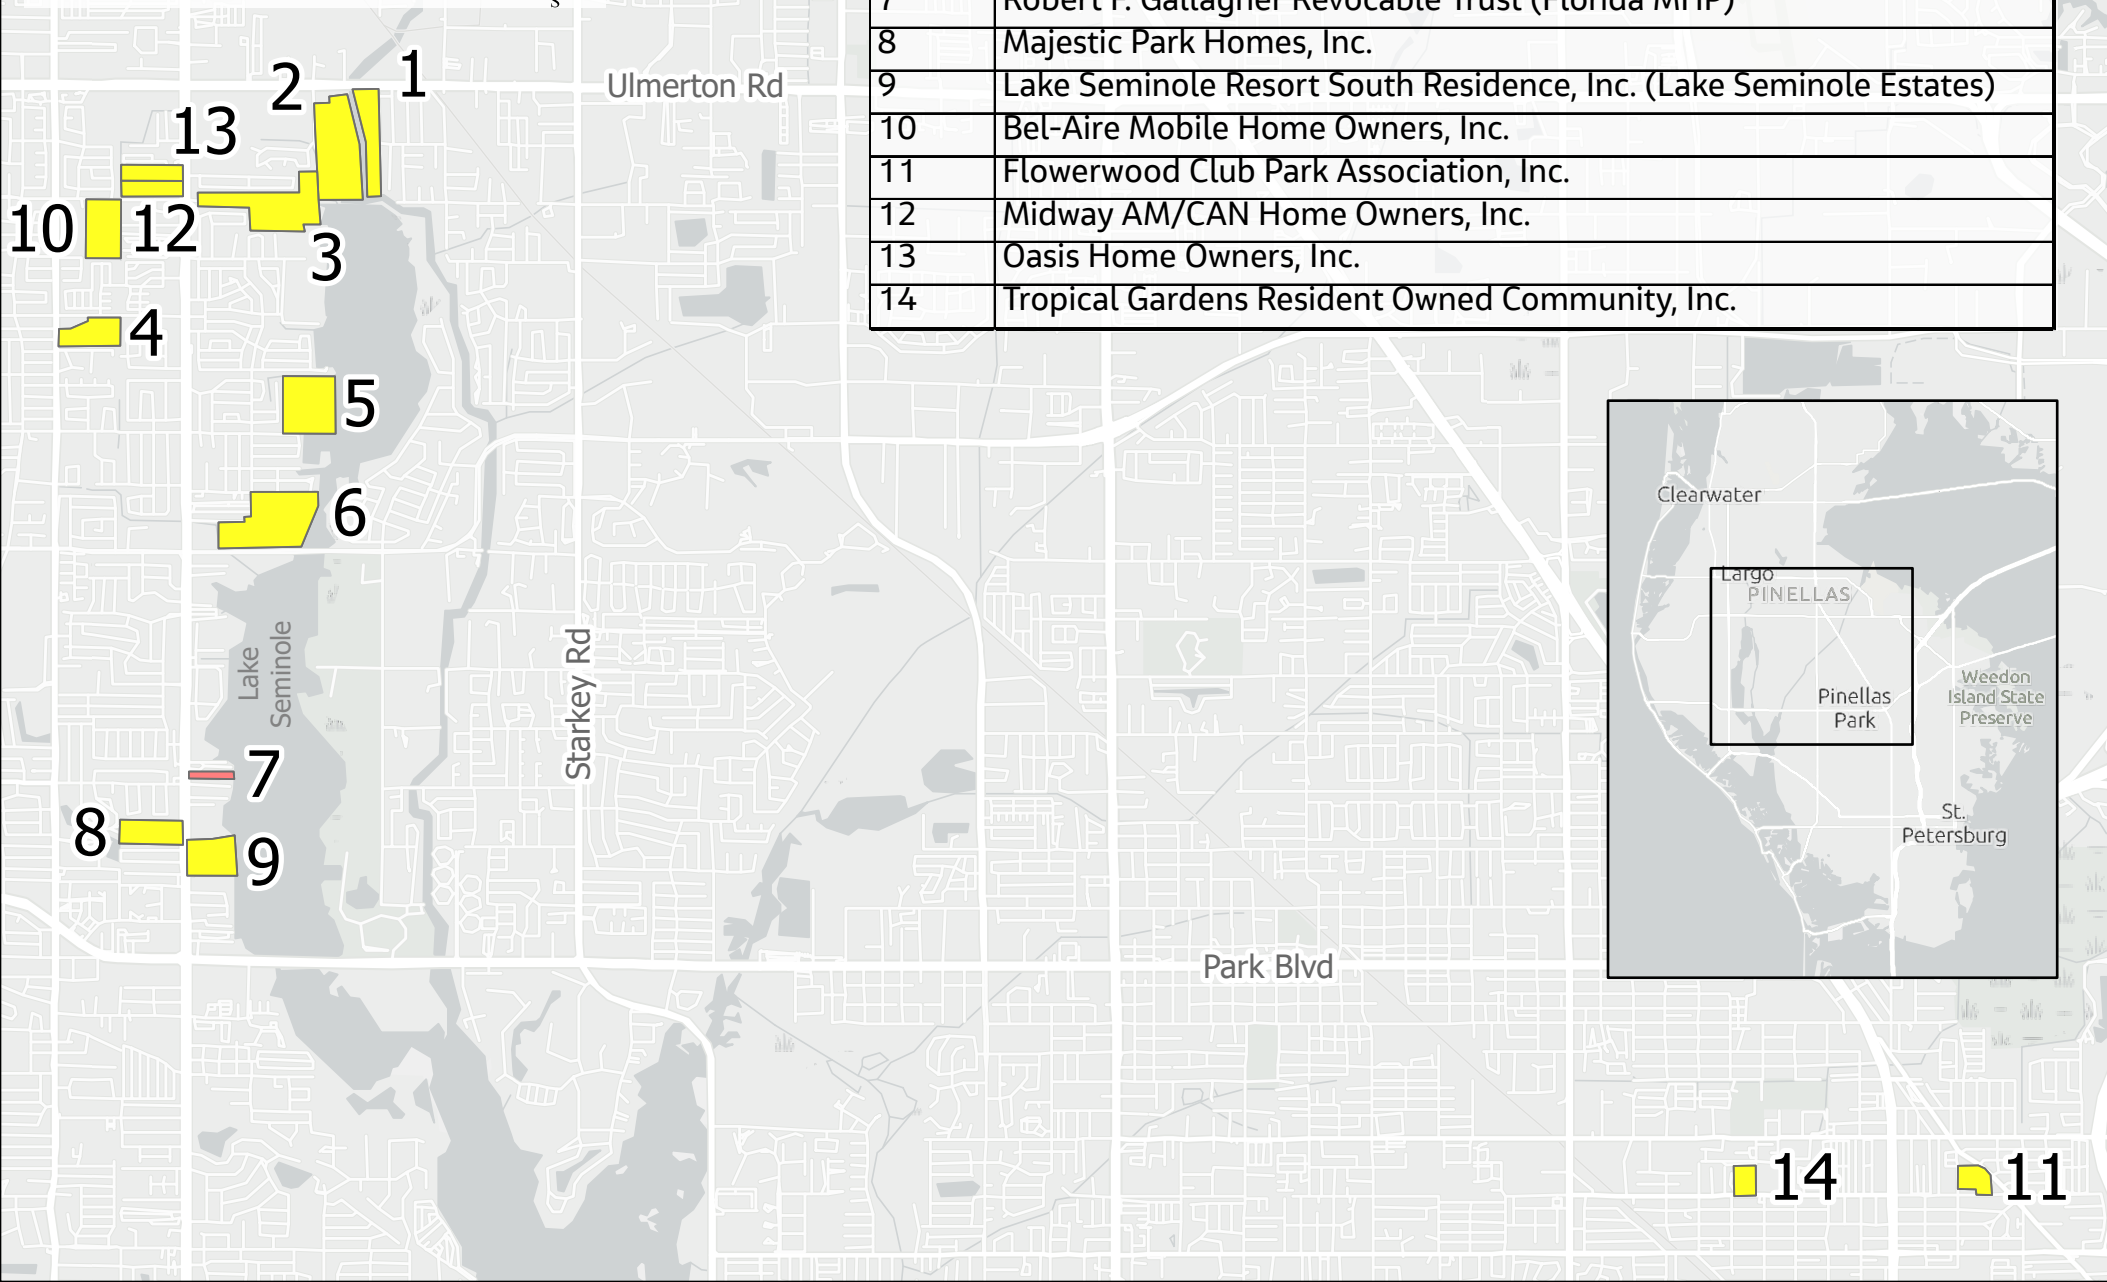

# Legend

- Manufactured Home Community Area
- Opted Out Manufactured Home Community Area

0 0.38 0.75 1.5 Miles

ID	MHC Name
1	Grosse Pointe Co-op, Inc.
2	Four Seasons Estates Resident Owned Community, Inc.
3	Pointe West Resident Owned Community, Inc.
4	Boca Ciega Residents' Association, Inc.
5	Lasereno, Inc. (Lake Seminole Resort)
6	Holiday Shores Park, Inc.
7	Robert F. Gallagher Revocable Trust (Florida MHP)
8	Majestic Park Homes, Inc.
9	Lake Seminole Resort South Residence, Inc. (Lake Seminole Estates)
10	Bel-Aire Mobile Home Owners, Inc.
11	Flowerwood Club Park Association, Inc.
12	Midway AM/CAN Home Owners, Inc.
13	Oasis Home Owners, Inc.
14	Tropical Gardens Resident Owned Community, Inc.

14

11