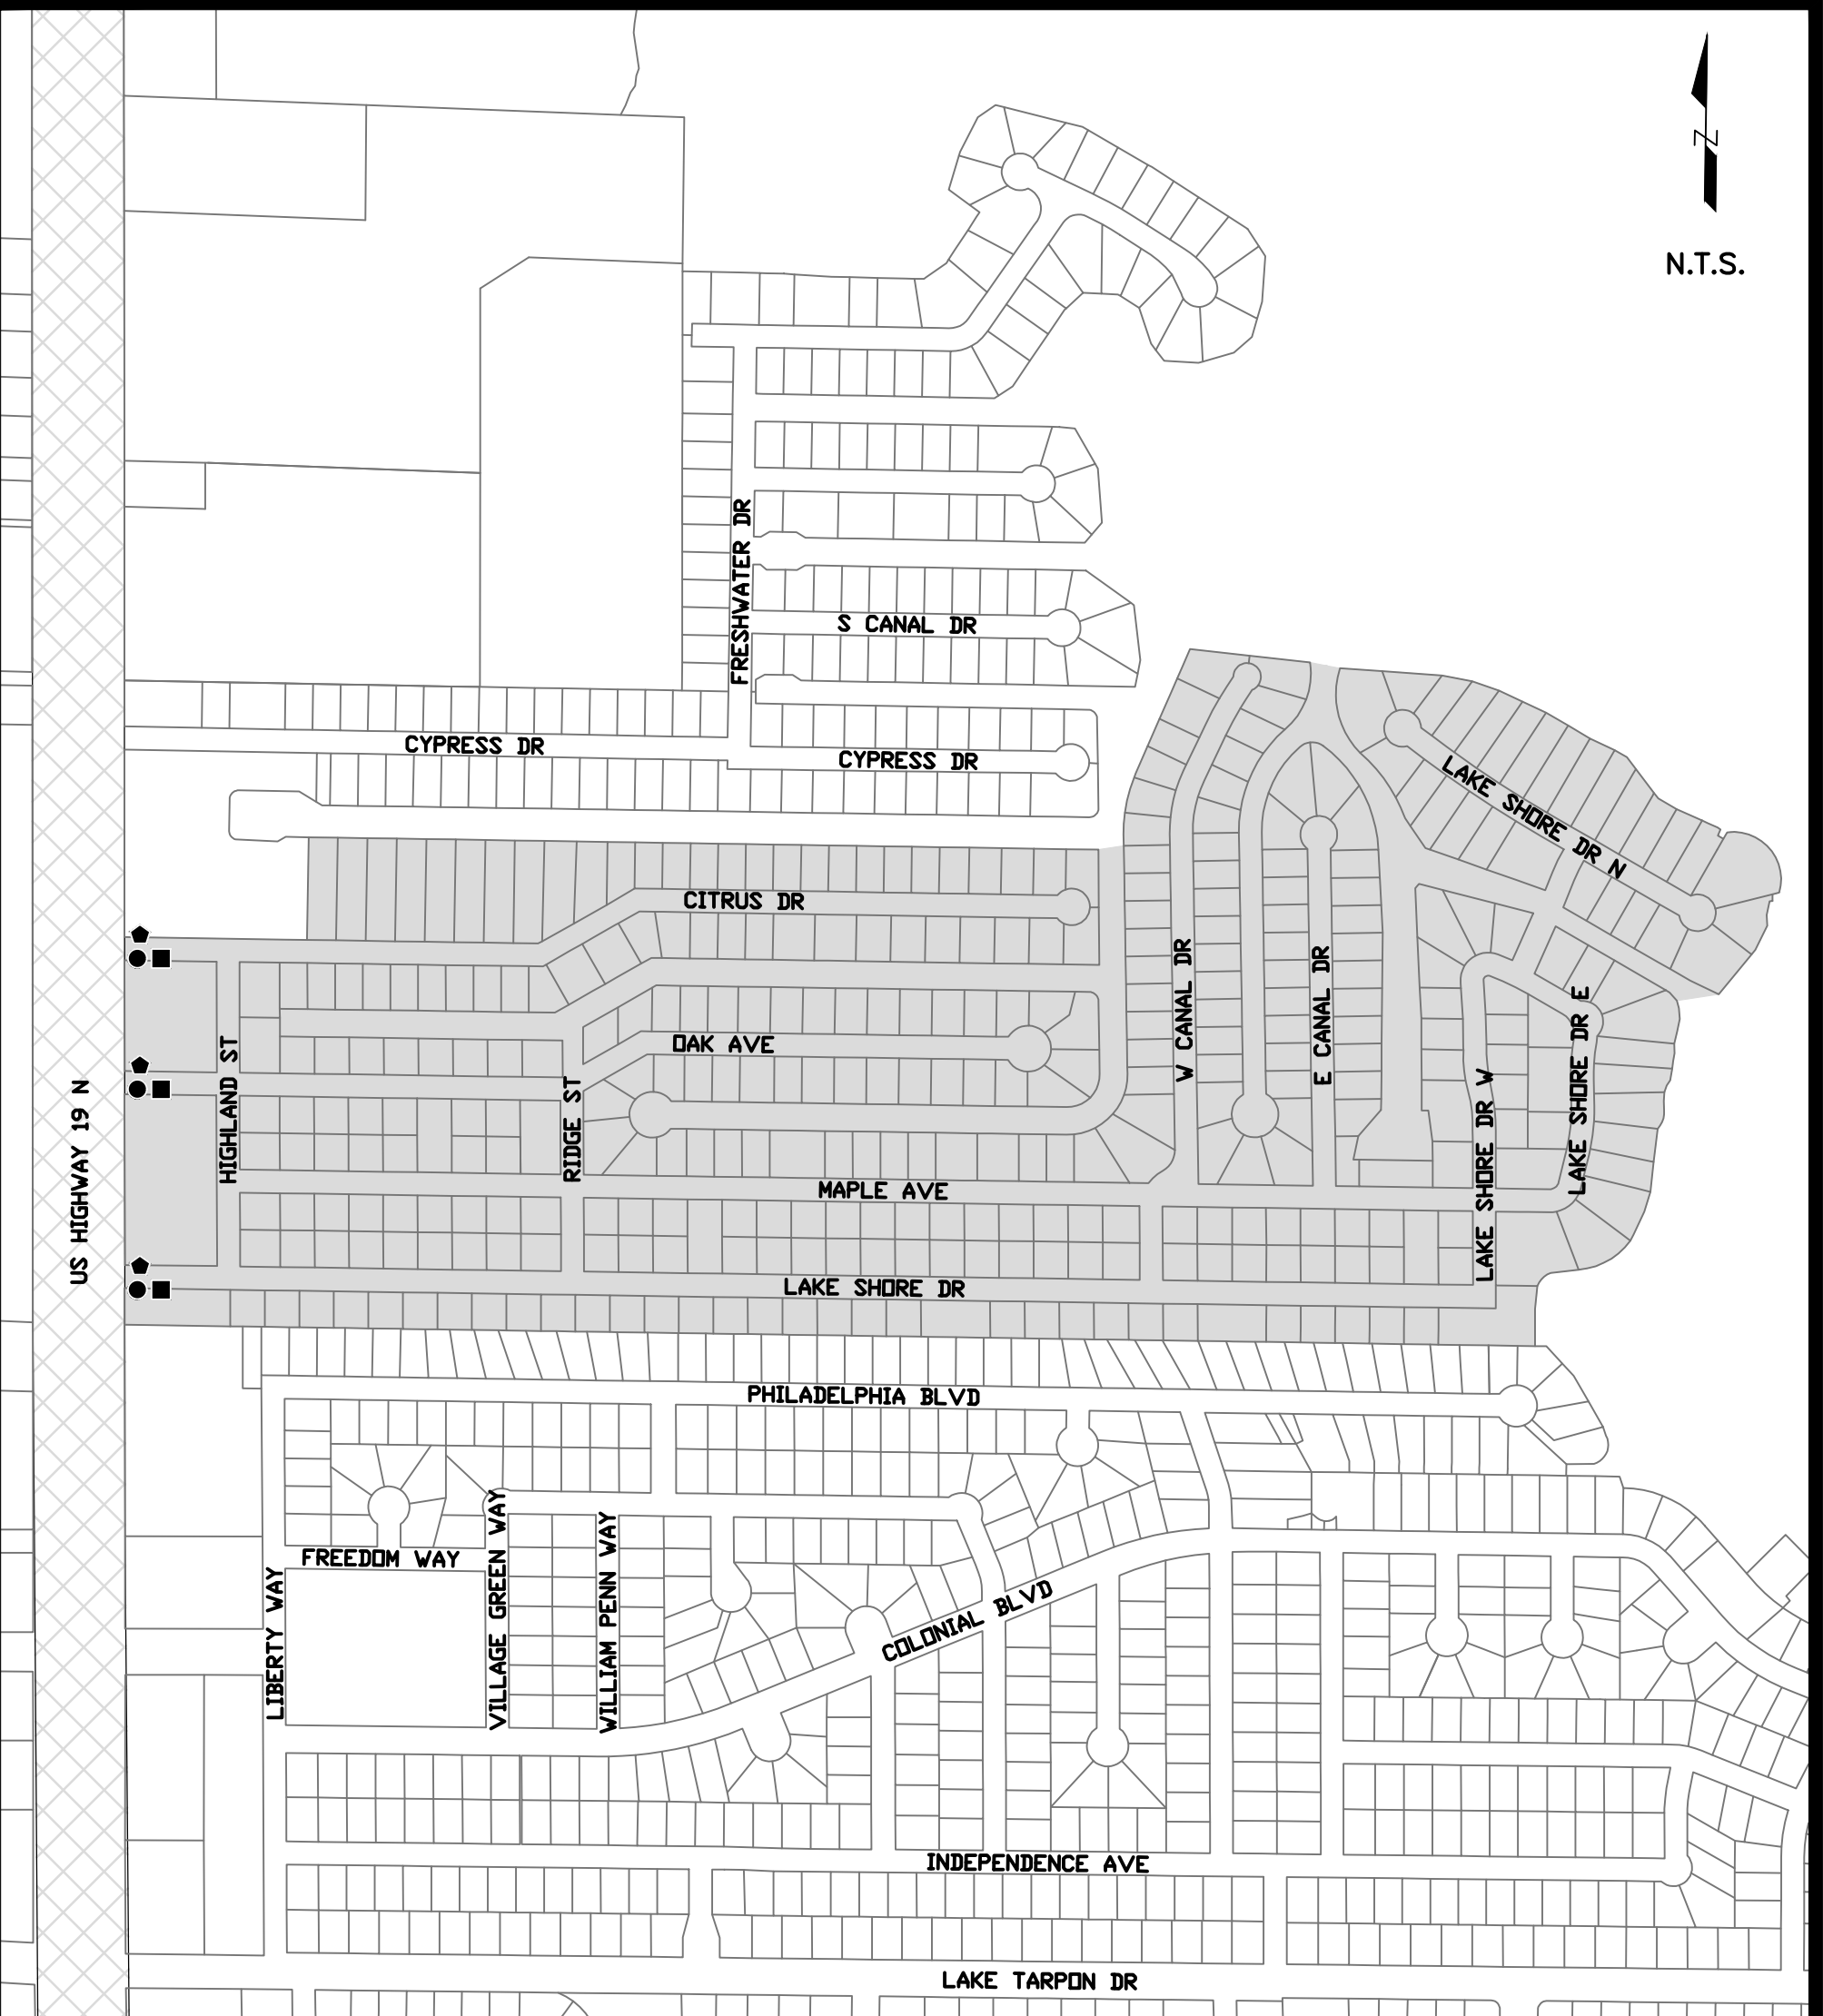

N.T.S.

LEGEND

-  GOLF CART COMMUNITY BOUNDARY
-  GOLF CART WARNING (ASSEMBLY A)
-  GOLF CARTS PROHIBITED (ASSEMBLY B)
-  GOLF CART REGULATIONS (ASSEMBLY C)
-  NO GOLF CART STREETS

**ALL STREETS IN
LAKE SHORE ESTATES**

ASSEMBLY A

ASSEMBLY B

ASSEMBLY C

PUBLIC WORKS
22211 US HIGHWAY 19 N
CLEARWATER, FLORIDA 33765

LAKE SHORE ESTATES
NEIGHBORHOOD AREA

GOLF CART COMMUNITY
BOUNDARY AND SIGNING
PLAN

DRAWN:	S. KAMBOUROLIAS
DATE:	DEC. 26, 2019
SR:#	X
SIGN ZONE:	X