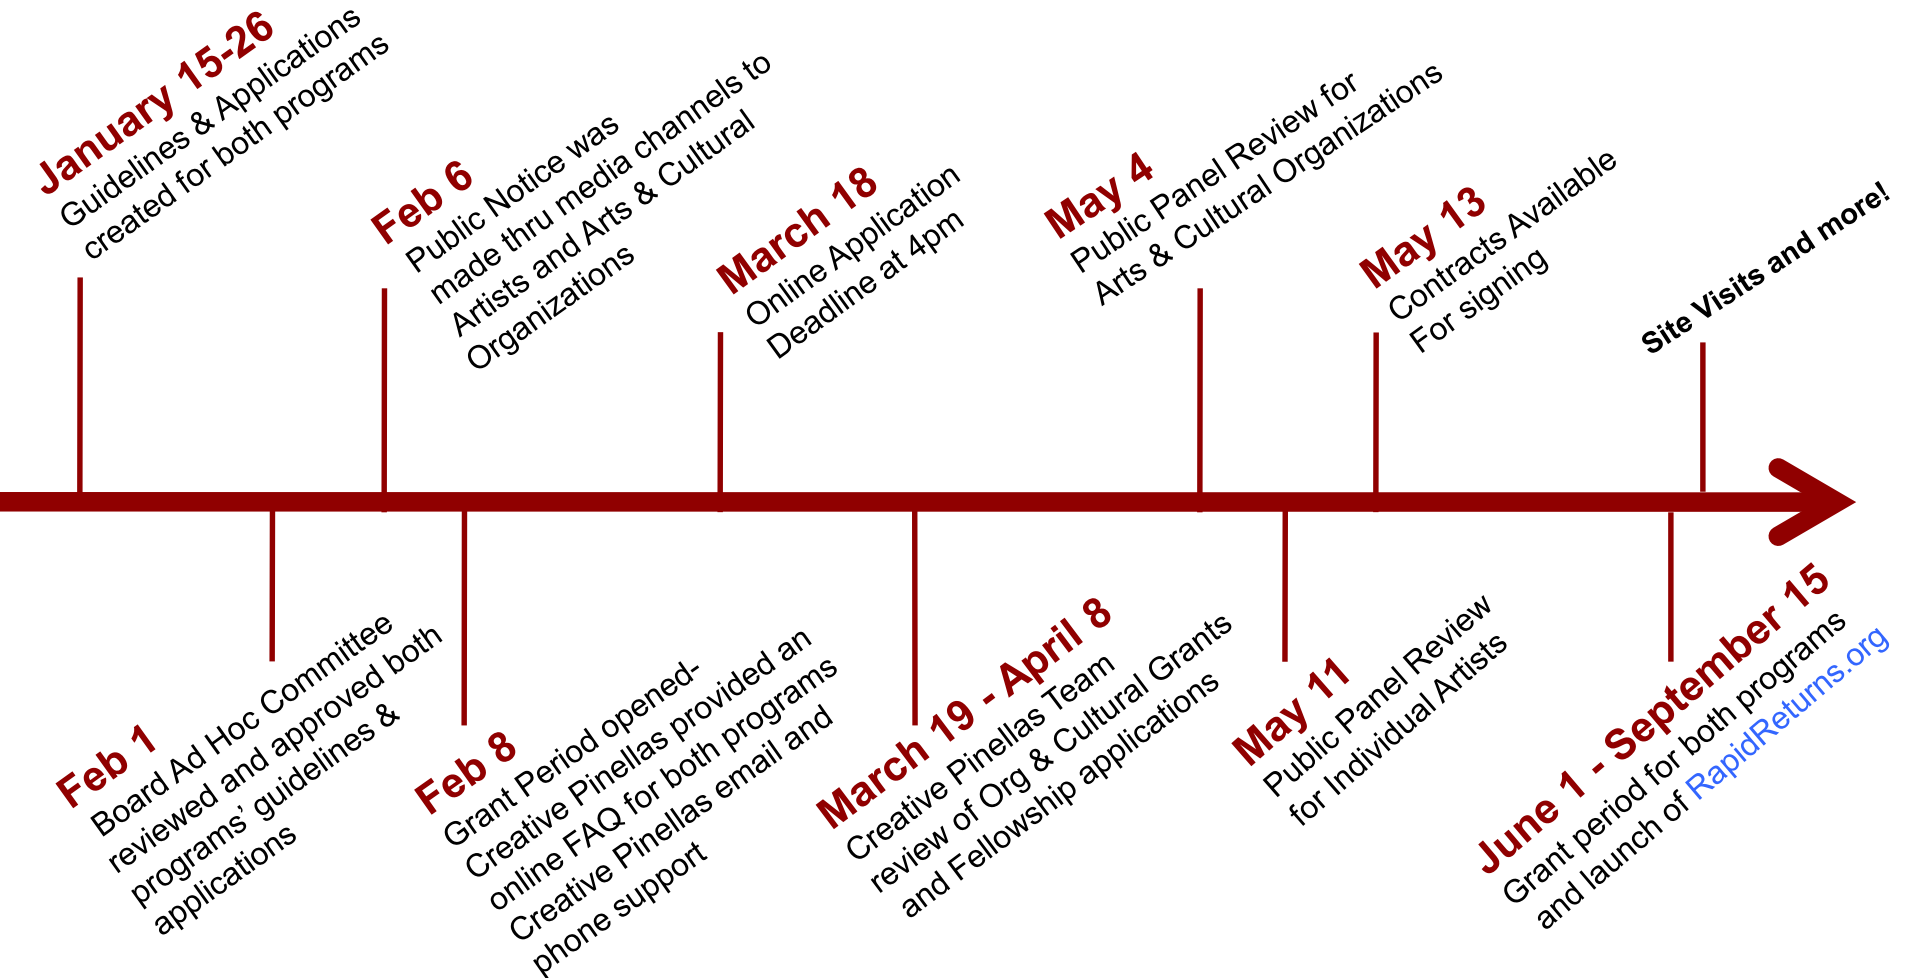

**RAPID
RETURNS
GRANT
PROGRAM**

2016
Grant Review

Rapid Returns Grant Review Timeline (FY2016)

Two Grant Programs

Individual Artist Fellowship Program

ARTISTS

Non Profit Arts & Cultural Organizations With Youth Arts Education Programs