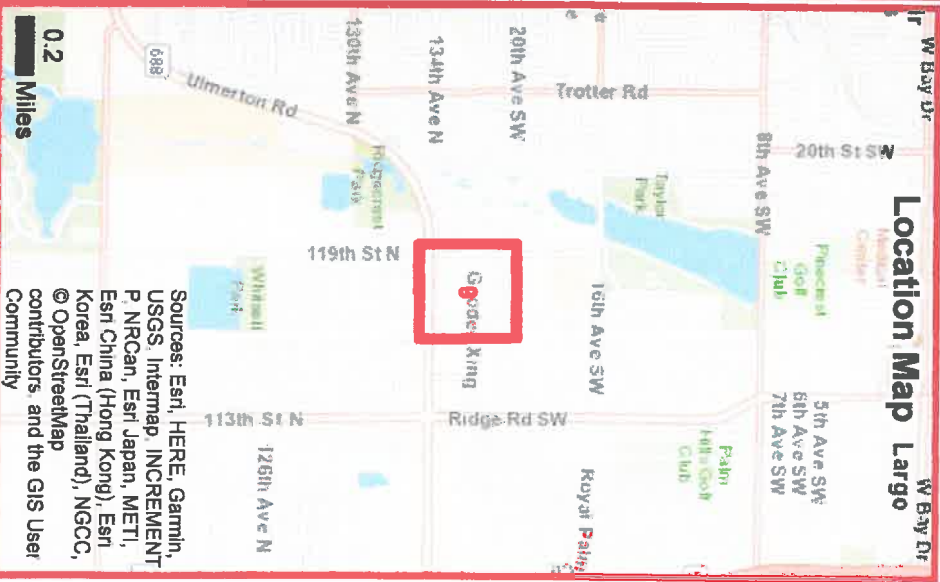

# Habitat for Humanity of Pinellas County

1412 Gooden Crossing

Right of Way

PVT 1549

## Location Map Largo

Sources: Esri, HERE, Garmin, USGS, Intermap, INCREMENT P, NRCan, Esri Japan, METI, Esri China (Hong Kong), Esri Korea, Esri (Thailand), NGCC, © OpenStreetMap contributors, and the GIS User Community

0.2 Miles