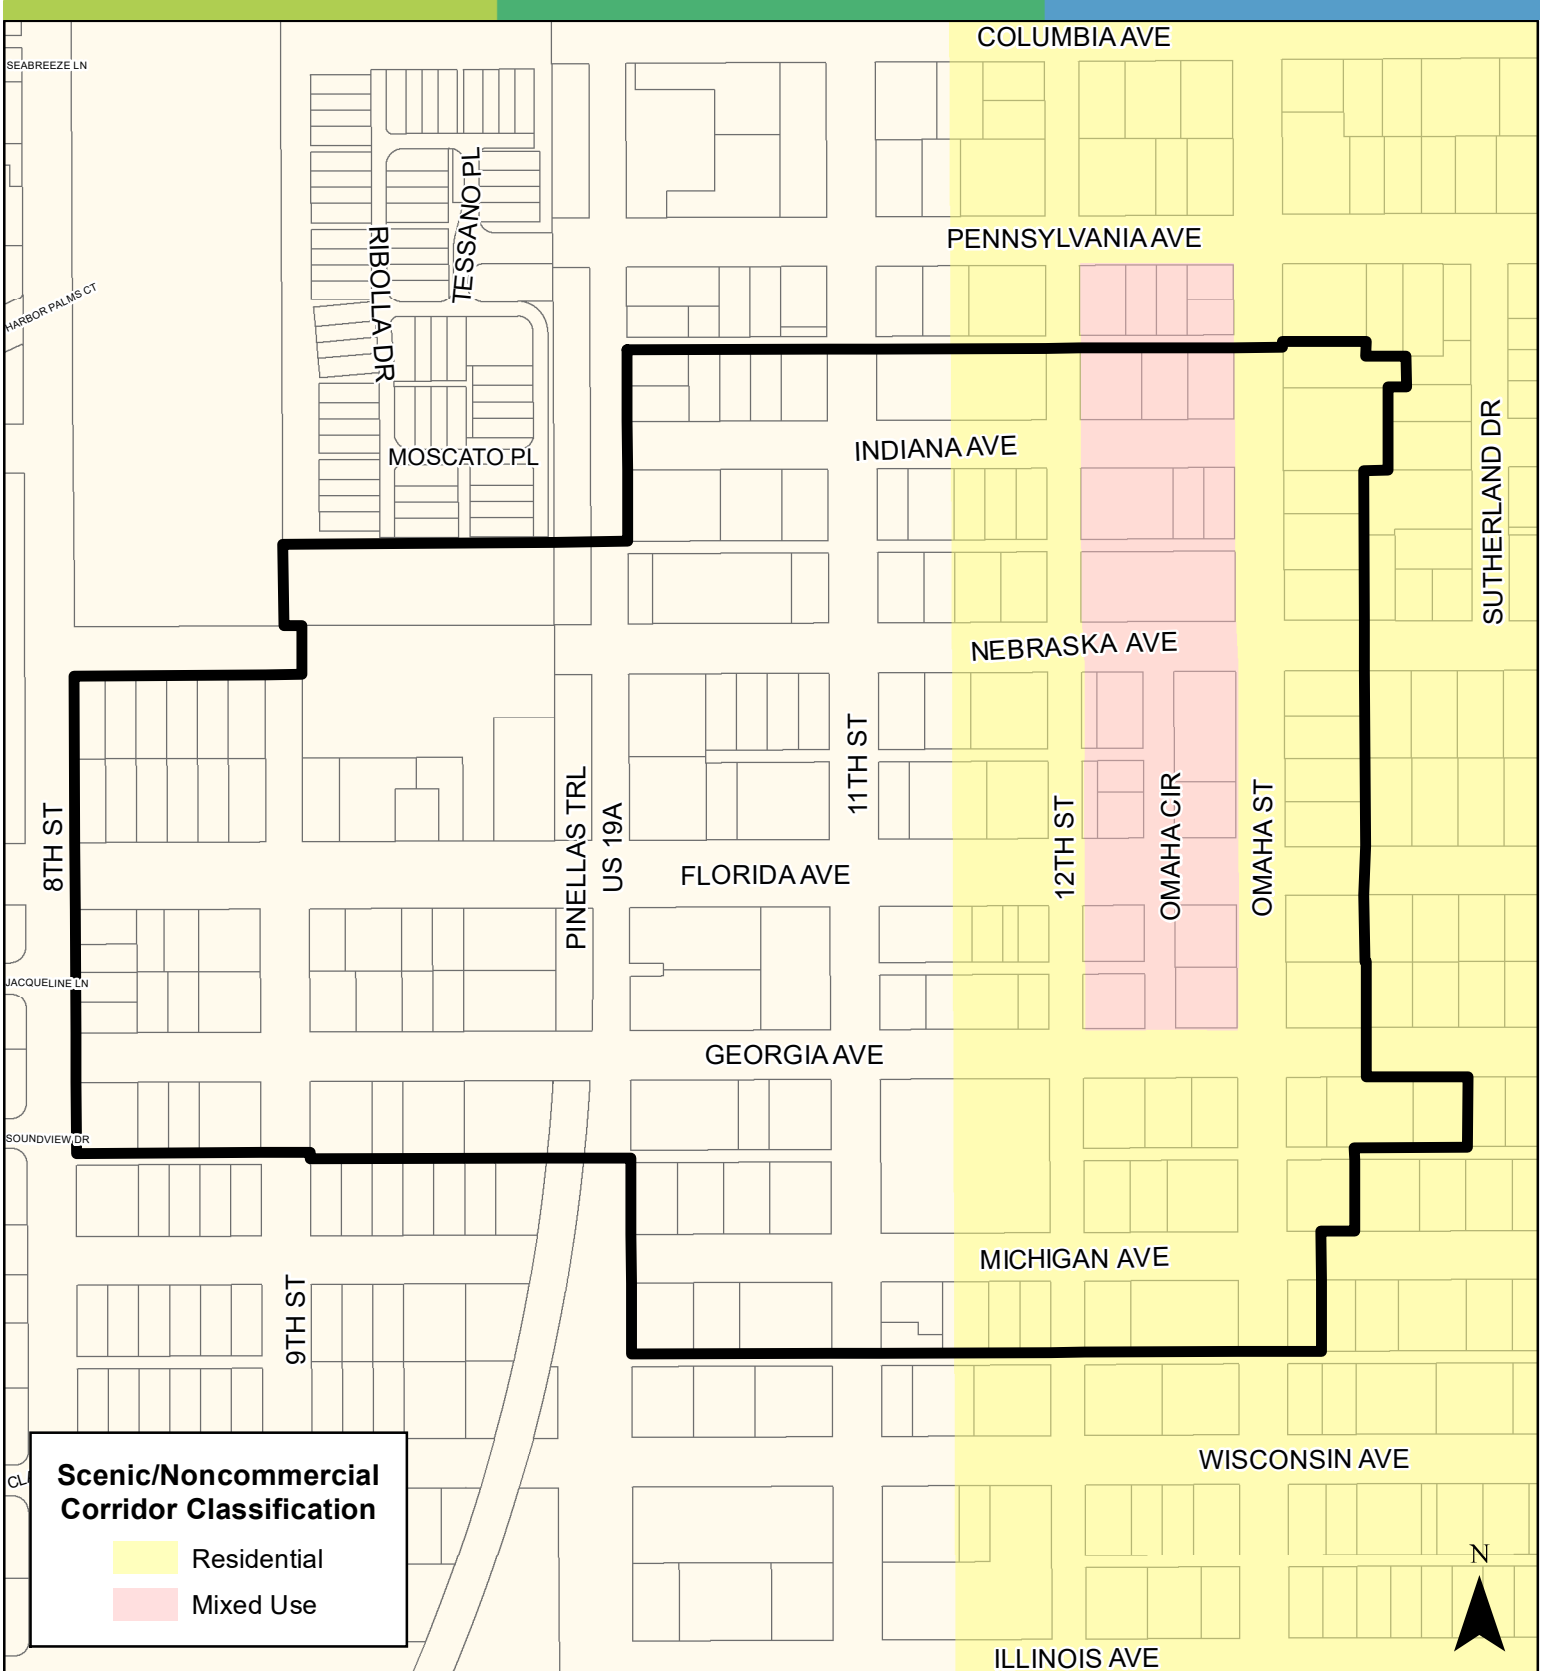

Case CW20-14

Map 6: Current Scenic/Noncommercial Corridor

Scenic/Noncommercial Corridor Classification

- Residential
- Mixed Use

JURISDICTION: Pinellas County

FROM:

Activity Center, Employment,
Office, Public/Semi-Public, Retail & Services
Residential Medium, Residential Low Medium

AREA:

63.8 Acres

TO:

Activity Center