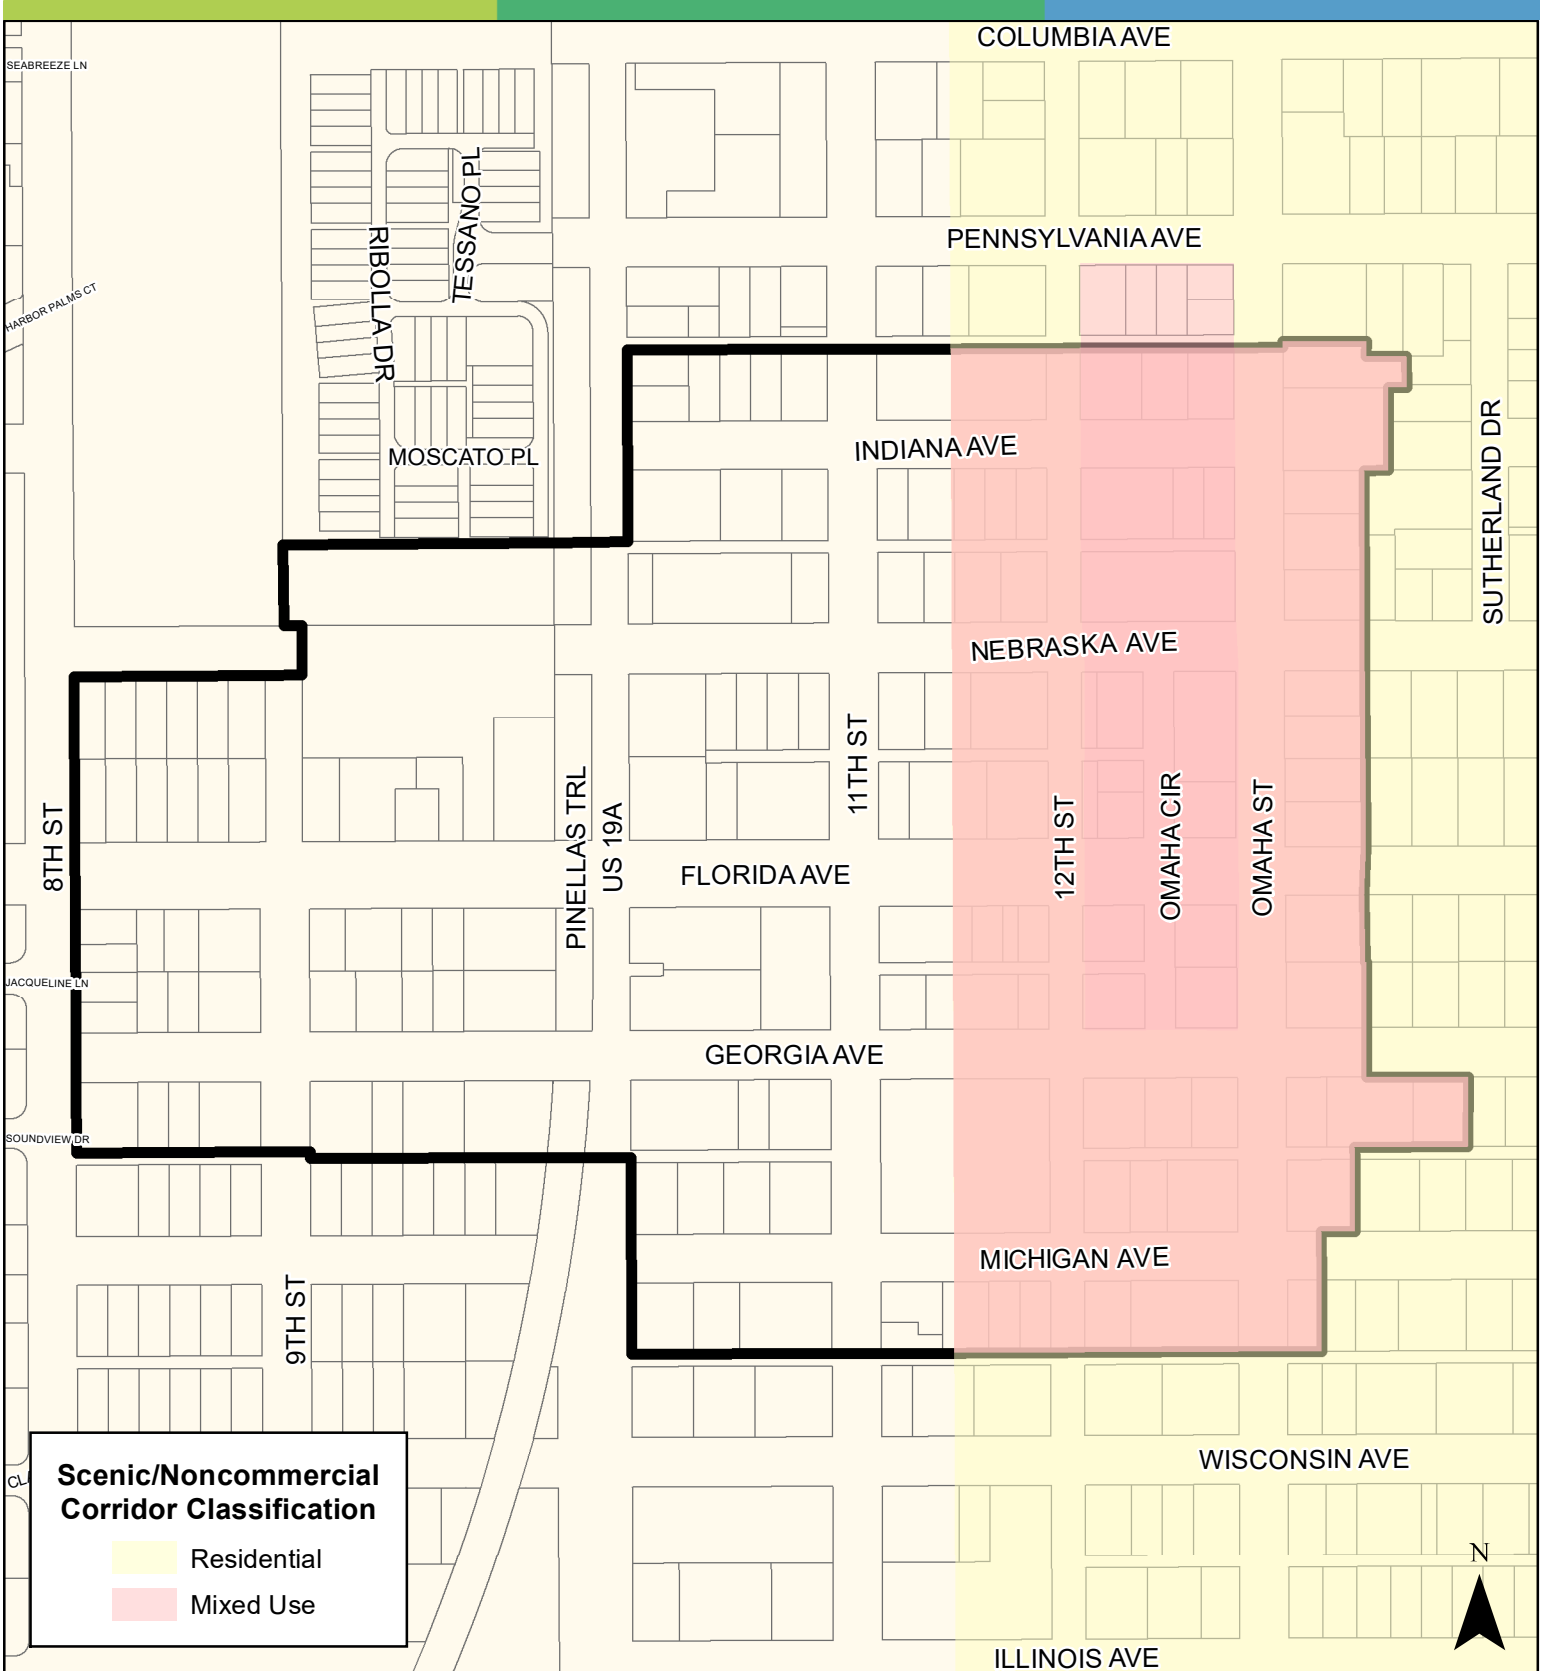

Case CW20-14

Map 1: Location Map

JURISDICTION: Pinellas County

FROM:

Activity Center, Employment,
Office, Public/Semi-Public, Retail & Services
Residential Medium, Residential Low Medium

AREA:

63.8 Acres

TO:

AREA:

63.8 Acres

TO:

Activity Center

Case CW20-14

Map 7: Proposed Scenic/Noncommercial Corridor

JURISDICTION: Pinellas County

FROM:

Activity Center, Employment,
Office, Public/Semi-Public, Retail & Services
Residential Medium, Residential Low Medium

AREA:

63.8 Acres

TO:

Activity Center

JURISDICTION: Pinellas County **FROM:** Activity Center, Employment, Office, Public/Semi-Public, Retail & Services, Residential Medium, Residential Low Medium

AREA: 63.8 Acres **TO:** Activity Center