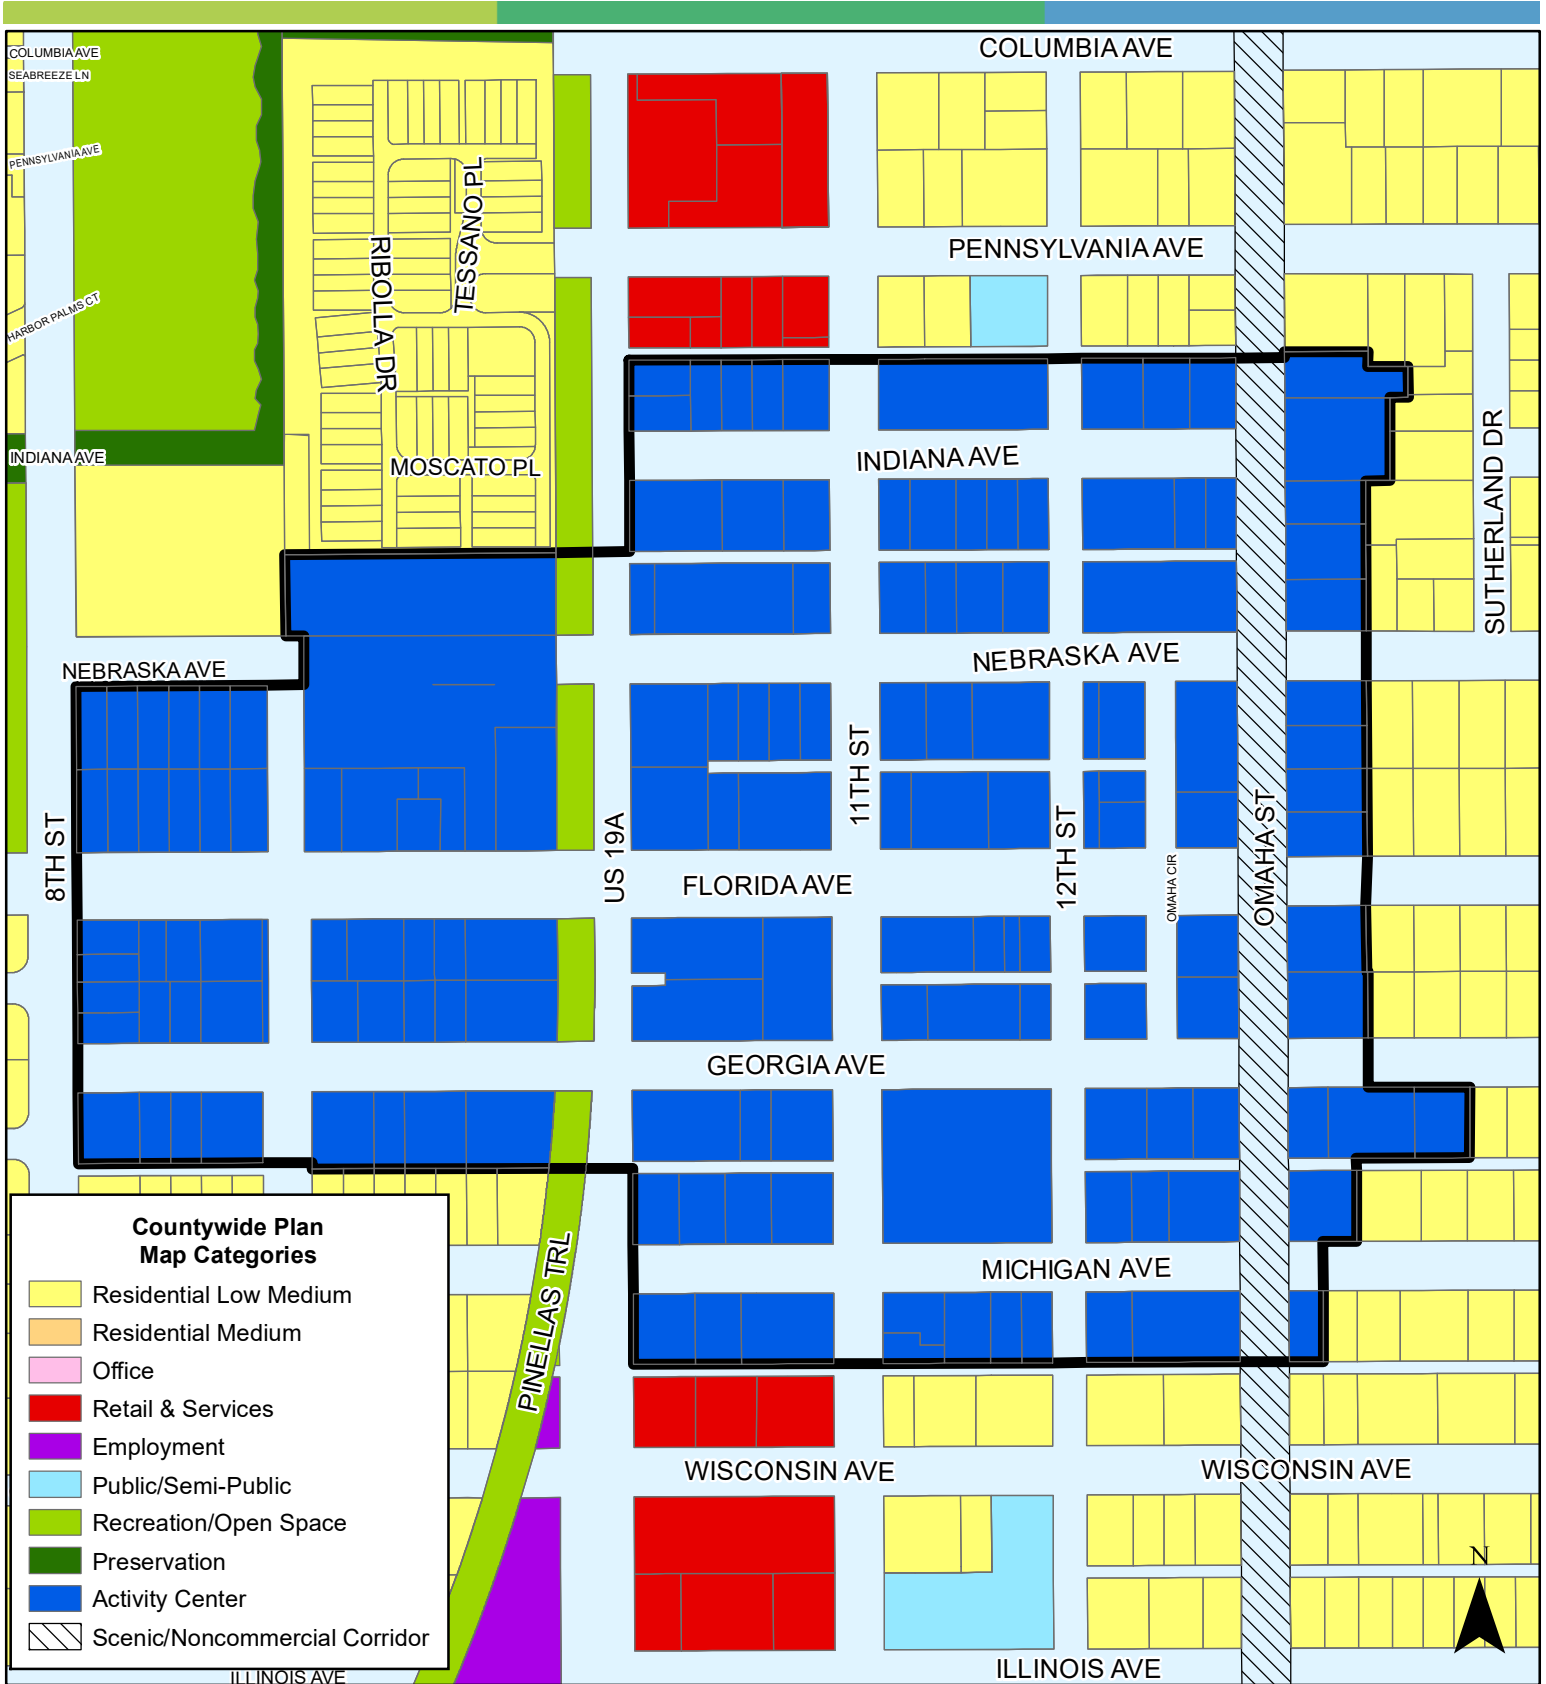

Case CW20-14

Map 1: Location Map

JURISDICTION: Pinellas County

FROM:

Activity Center, Employment,
Office, Public/Semi-Public, Retail & Services
Residential Medium, Residential Low Medium

AREA:

63.8 Acres

TO:

Case CW20-14

Map 3: Aerial Map

JURISDICTION: Pinellas County **FROM:** Activity Center, Employment, Office, Public/Semi-Public, Retail & Services Residential Medium, Residential Low Medium

AREA: 63.8 Acres **TO:** Activity Center

Countywide Plan Map Categories

- Residential Low Medium
- Residential Medium
- Office
- Retail & Services
- Employment
- Public/Semi-Public
- Recreation/Open Space
- Preservation
- Activity Center
- Scenic/Noncommercial Corridor

JURISDICTION: Pinellas County **FROM:** Activity Center, Employment, Office, Public/Semi-Public, Retail & Services, Residential Medium, Residential Low Medium

AREA: 63.8 Acres **TO:** Activity Center

Case CW20-14