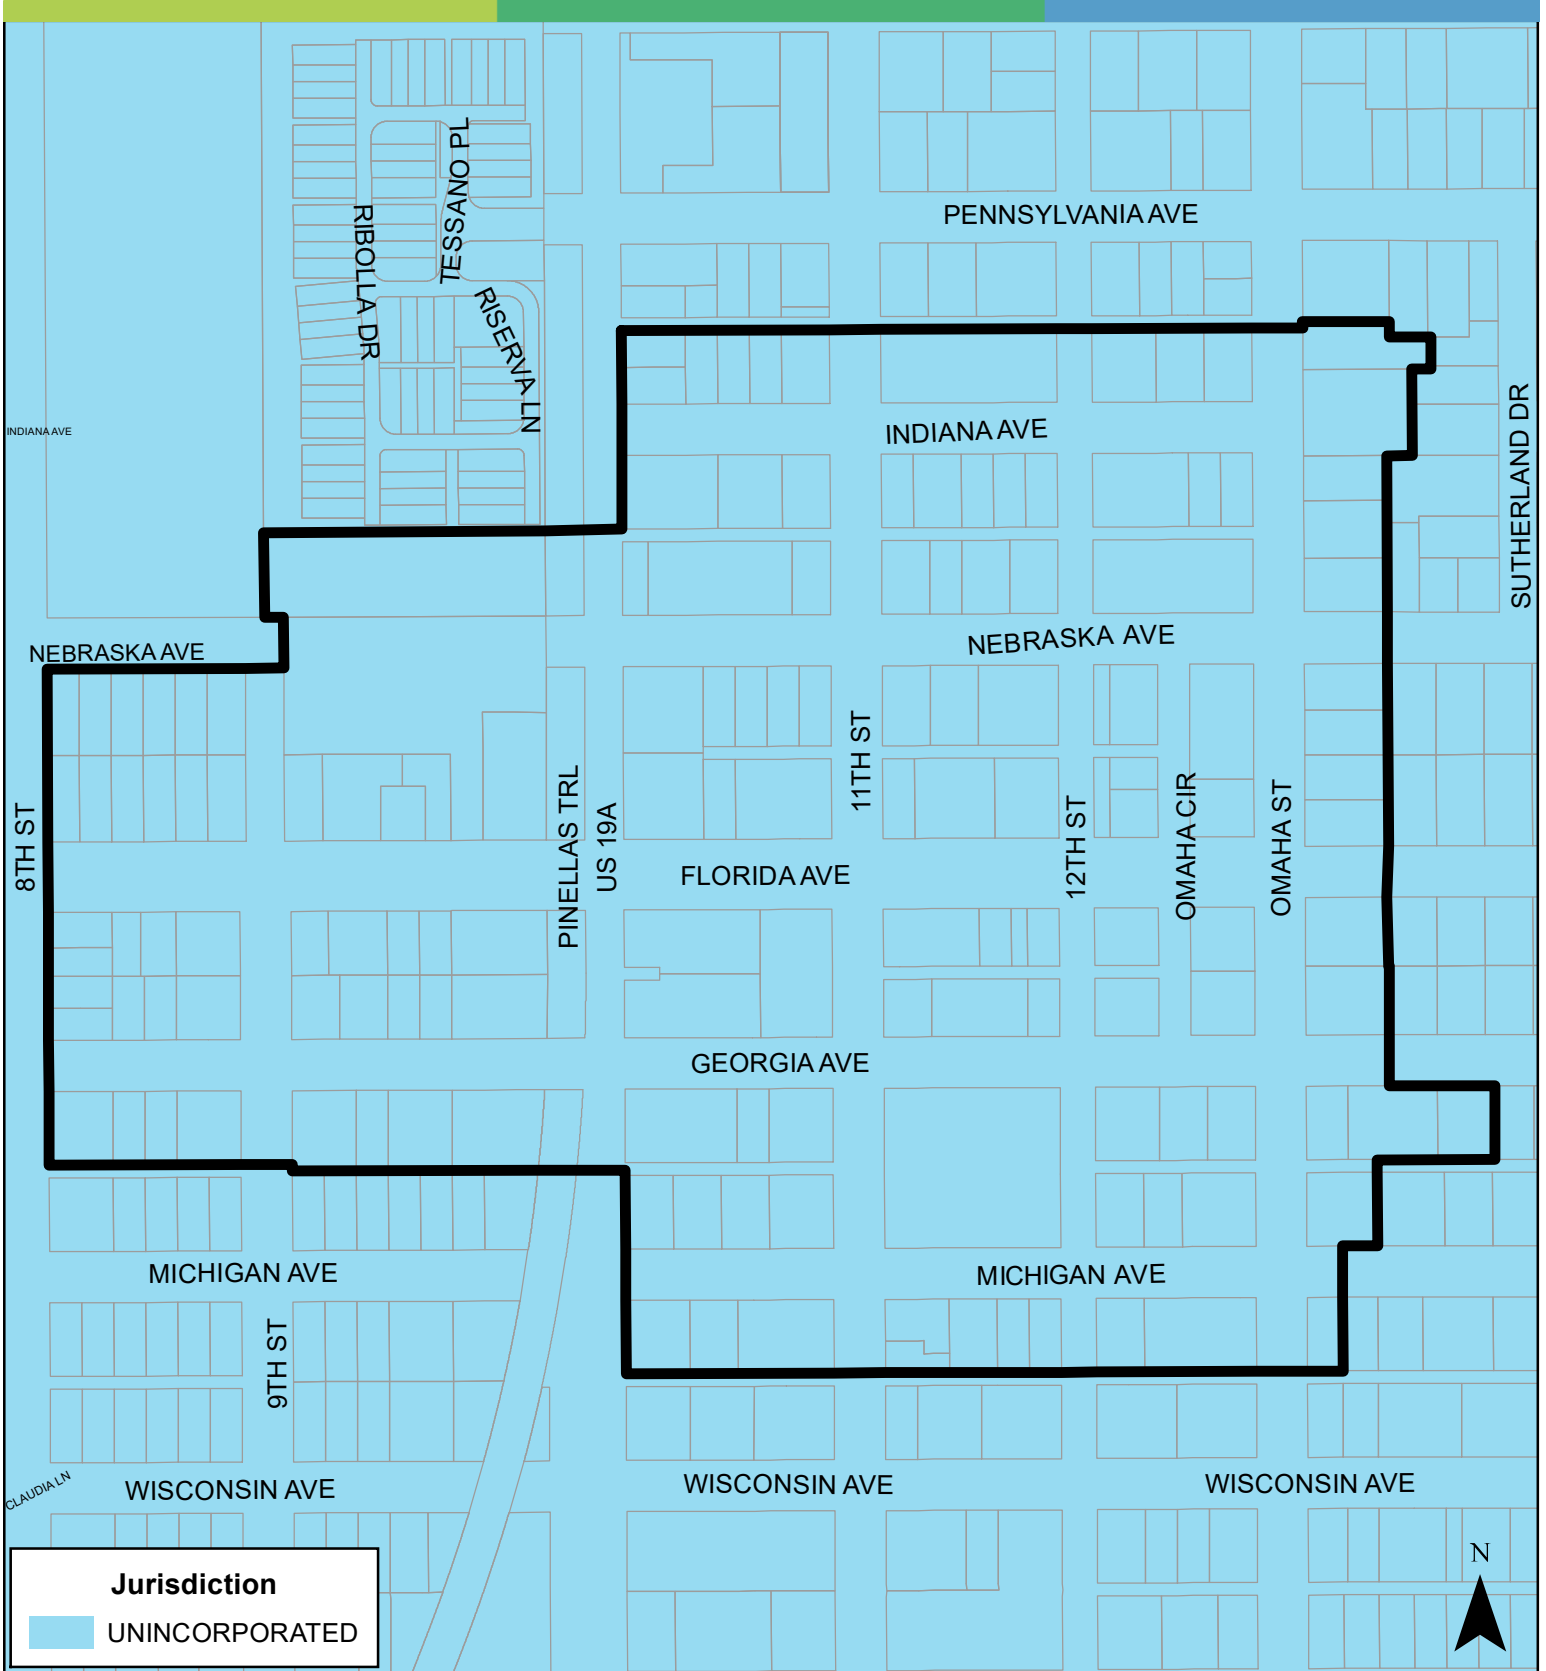

Case CW20-14

Map 1: Location Map

JURISDICTION: Pinellas County

FROM:

Activity Center, Employment,
Office, Public/Semi-Public, Retail & Services
Residential Medium, Residential Low Medium

AREA:

63.8 Acres

TO:

Activity Center

JURISDICTION: Pinellas County **FROM:** Activity Center, Employment, Office, Public/Semi-Public, Retail & Services, Residential Medium, Residential Low Medium

AREA: 63.8 Acres **TO:** Activity Center

Case CW20-14

Map 3: Aerial Map

JURISDICTION: Pinellas County **FROM:** Activity Center, Employment, Office, Public/Semi-Public, Retail & Services Residential Medium, Residential Low Medium

AREA: 63.8 Acres **TO:** Activity Center

AREA: 63.8 Acres **TO:** Activity Center