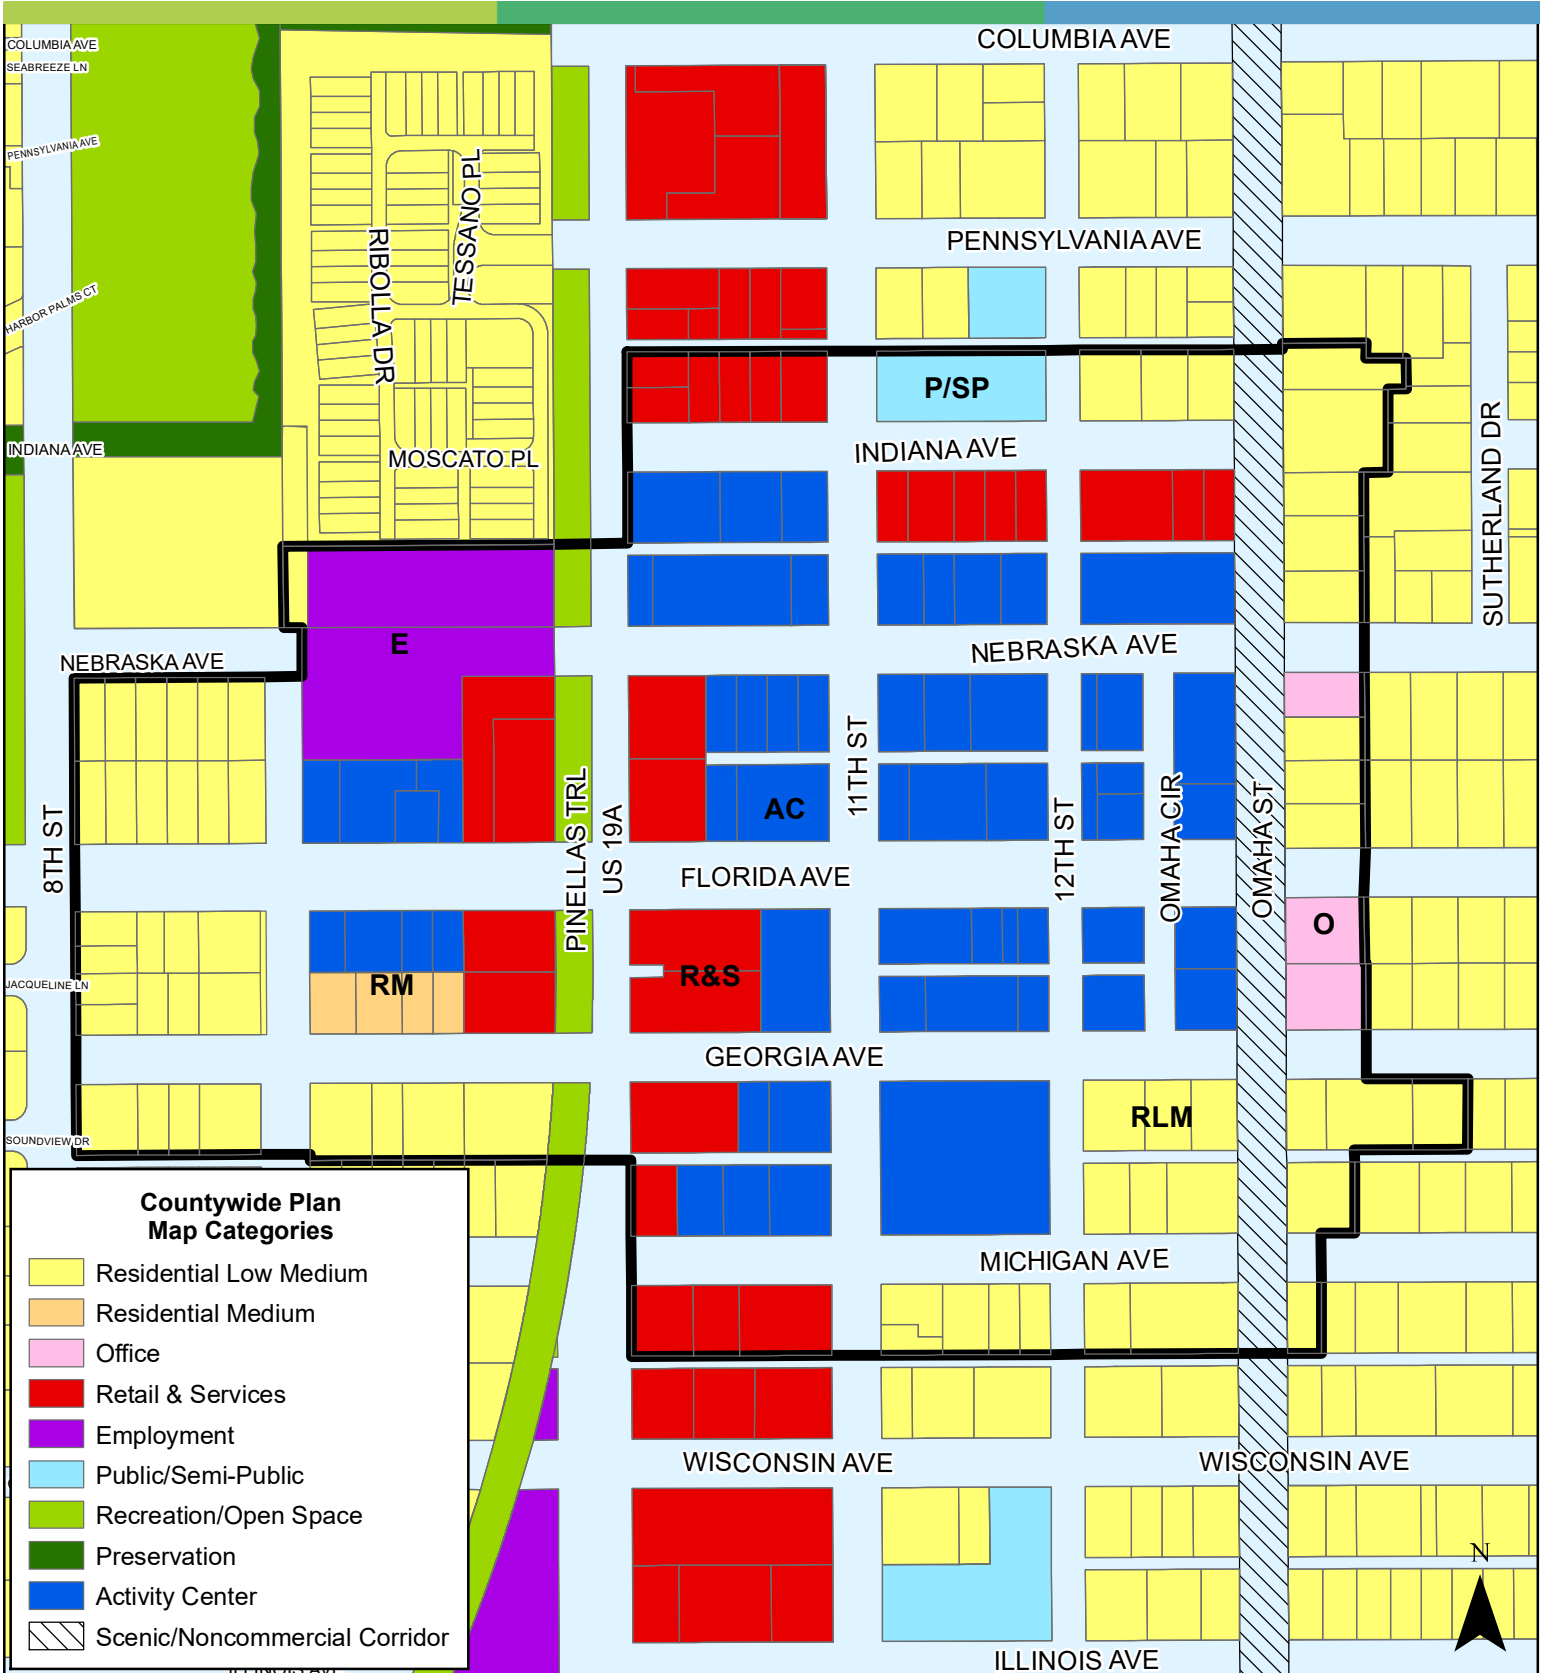

Case CW20-14

Map 1: Location Map

JURISDICTION: Pinellas County

FROM:

Activity Center, Employment,
Office, Public/Semi-Public, Retail & Services
Residential Medium, Residential Low Medium

AREA:

63.8 Acres

TO:

Case CW20-14

Map 3: Aerial Map

JURISDICTION: Pinellas County **FROM:** Activity Center, Employment, Office, Public/Semi-Public, Retail & Services Residential Medium, Residential Low Medium

AREA: 63.8 Acres **TO:** Activity Center

Countywide Plan Map Categories

- Residential Low Medium
- Residential Medium
- Office
- Retail & Services
- Employment
- Public/Semi-Public
- Recreation/Open Space
- Preservation
- Activity Center
- Scenic/Noncommercial Corridor

JURISDICTION: Pinellas County **FROM:** Activity Center, Employment, Office, Public/Semi-Public, Retail & Services, Residential Medium, Residential Low Medium

AREA: 63.8 Acres **TO:** Activity Center

Case CW20-14