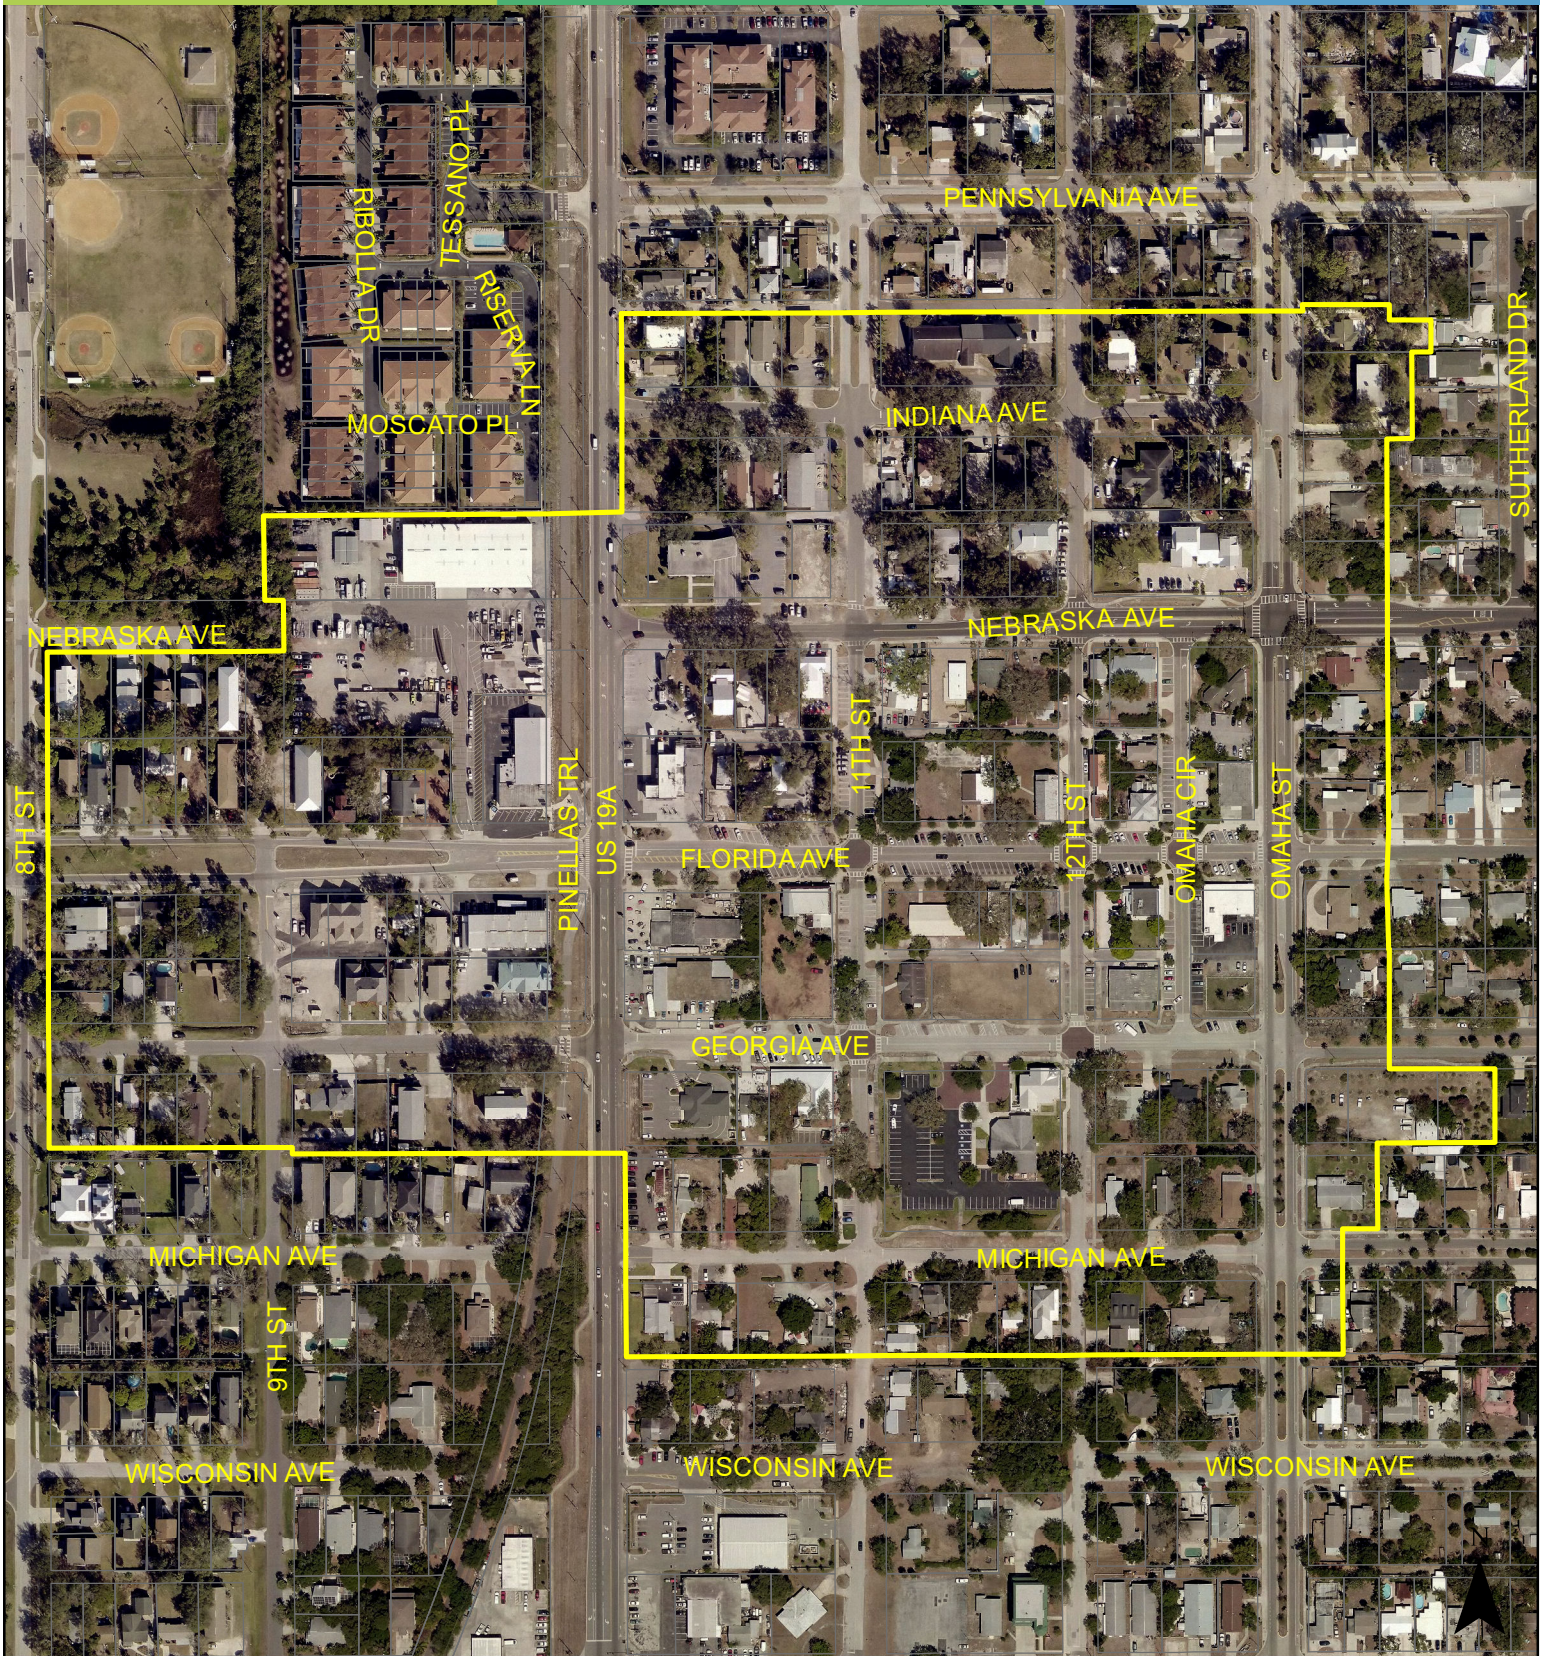

Case CW20-14

Map 1: Location Map

JURISDICTION: Pinellas County

FROM:

Activity Center, Employment,
Office, Public/Semi-Public, Retail & Services
Residential Medium, Residential Low Medium

AREA:

63.8 Acres

TO:

Activity Center

JURISDICTION: Pinellas County **FROM:** Activity Center, Employment, Office, Public/Semi-Public, Retail & Services, Residential Medium, Residential Low Medium

AREA: 63.8 Acres **TO:** Activity Center

Case CW20-14

Map 3: Aerial Map

JURISDICTION: Pinellas County **FROM:** Activity Center, Employment, Office, Public/Semi-Public, Retail & Services Residential Medium, Residential Low Medium

AREA: 63.8 Acres **TO:** Activity Center

Countywide Plan Map Categories

- Residential Low Medium
- Residential Medium
- Office
- Retail & Services
- Employment
- Public/Semi-Public
- Recreation/Open Space
- Preservation
- Activity Center
- Scenic/Noncommercial Corridor