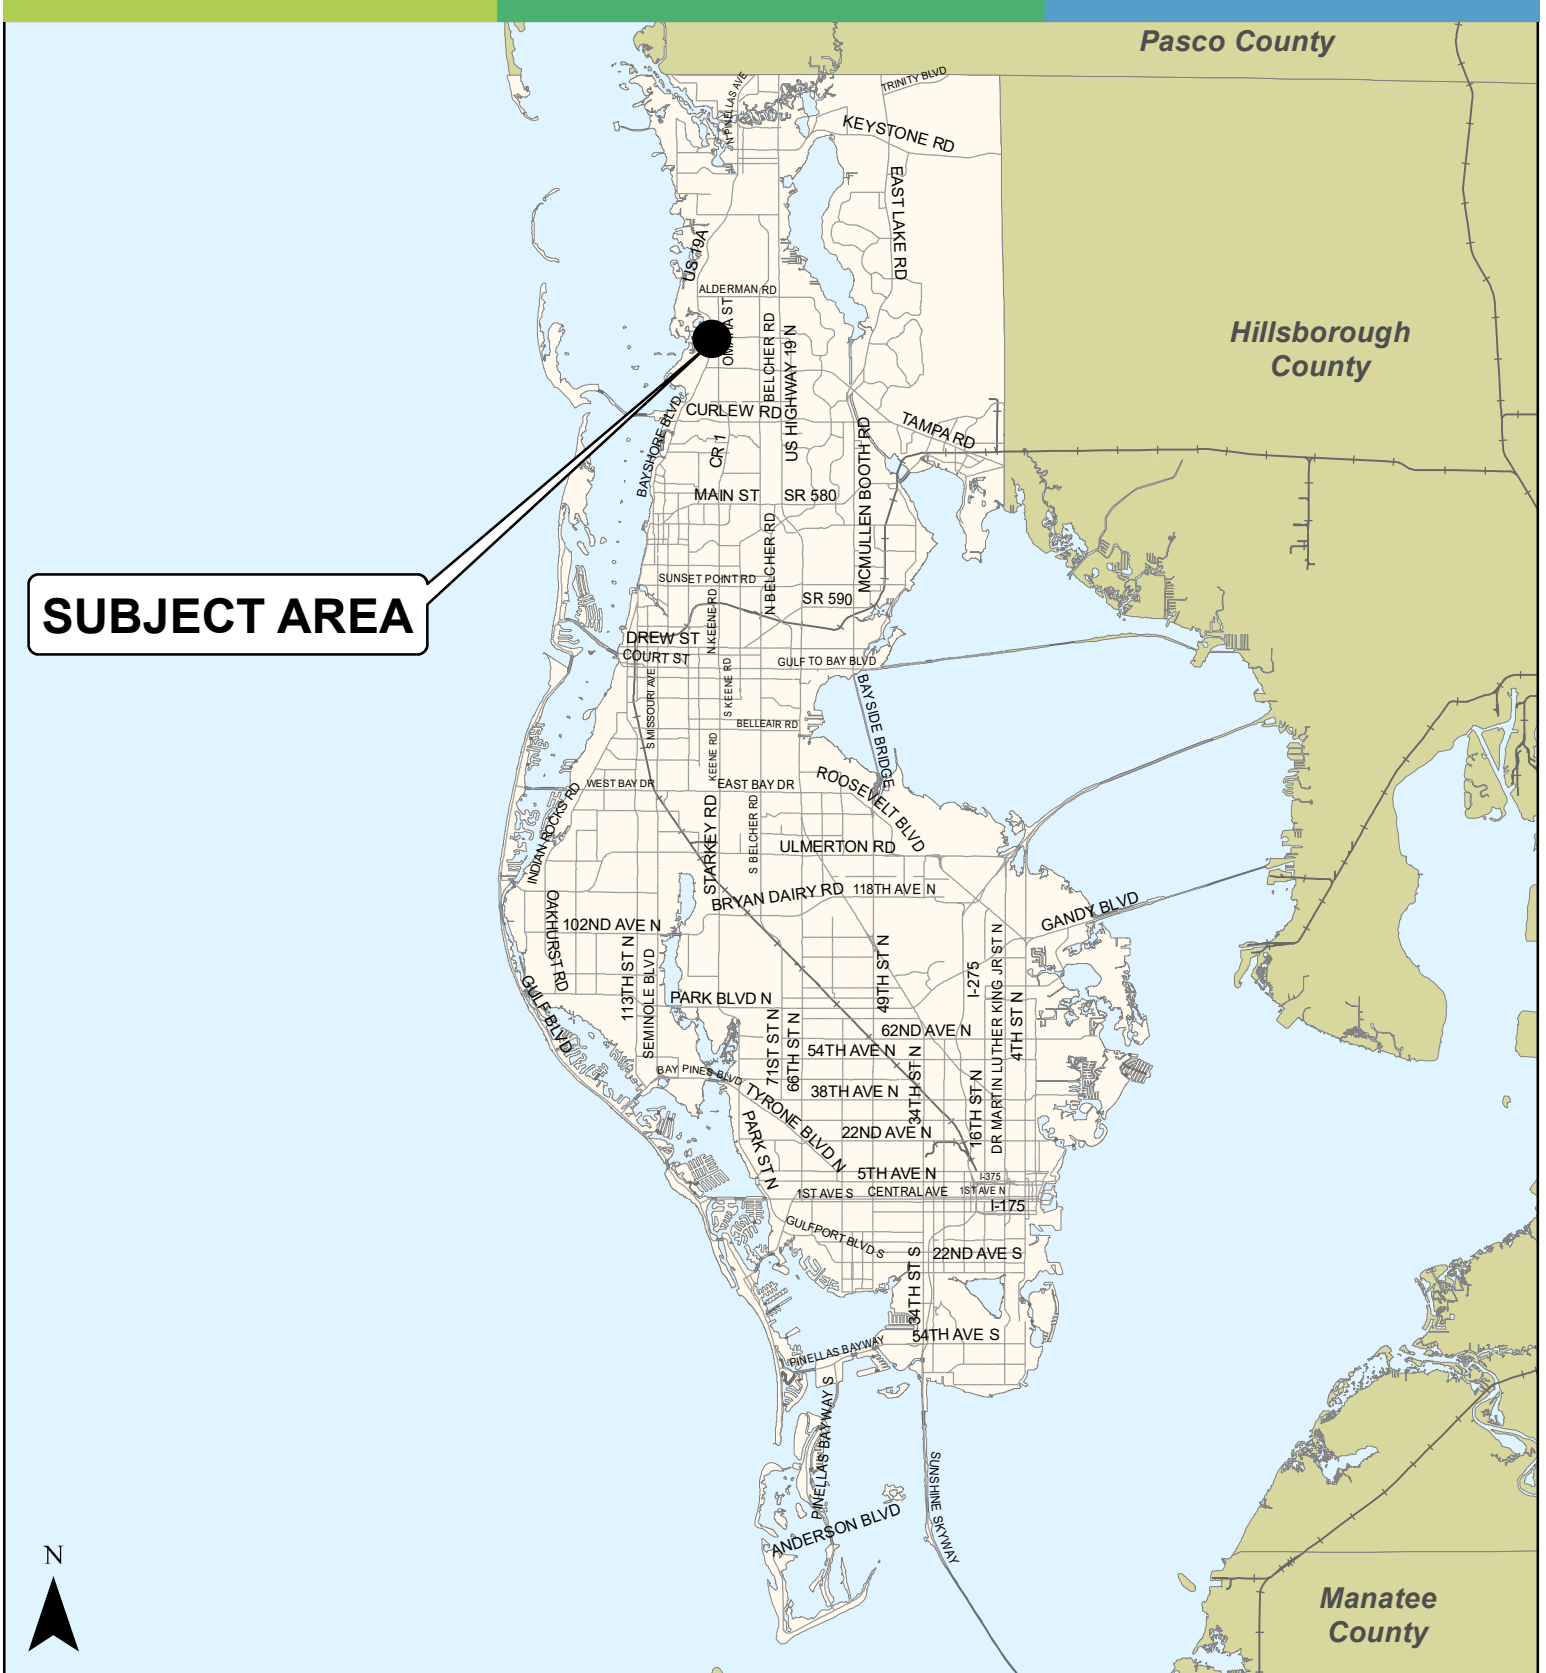

Case CW20-14

Map 1: Location Map

JURISDICTION: Pinellas County

FROM:

Activity Center, Employment,
Office, Public/Semi-Public, Retail & Services
Residential Medium, Residential Low Medium

AREA:

63.8 Acres

TO:

Case CW20-14

Map 3: Aerial Map

JURISDICTION: Pinellas County **FROM:** Activity Center, Employment, Office, Public/Semi-Public, Retail & Services Residential Medium, Residential Low Medium

AREA: 63.8 Acres **TO:** Activity Center