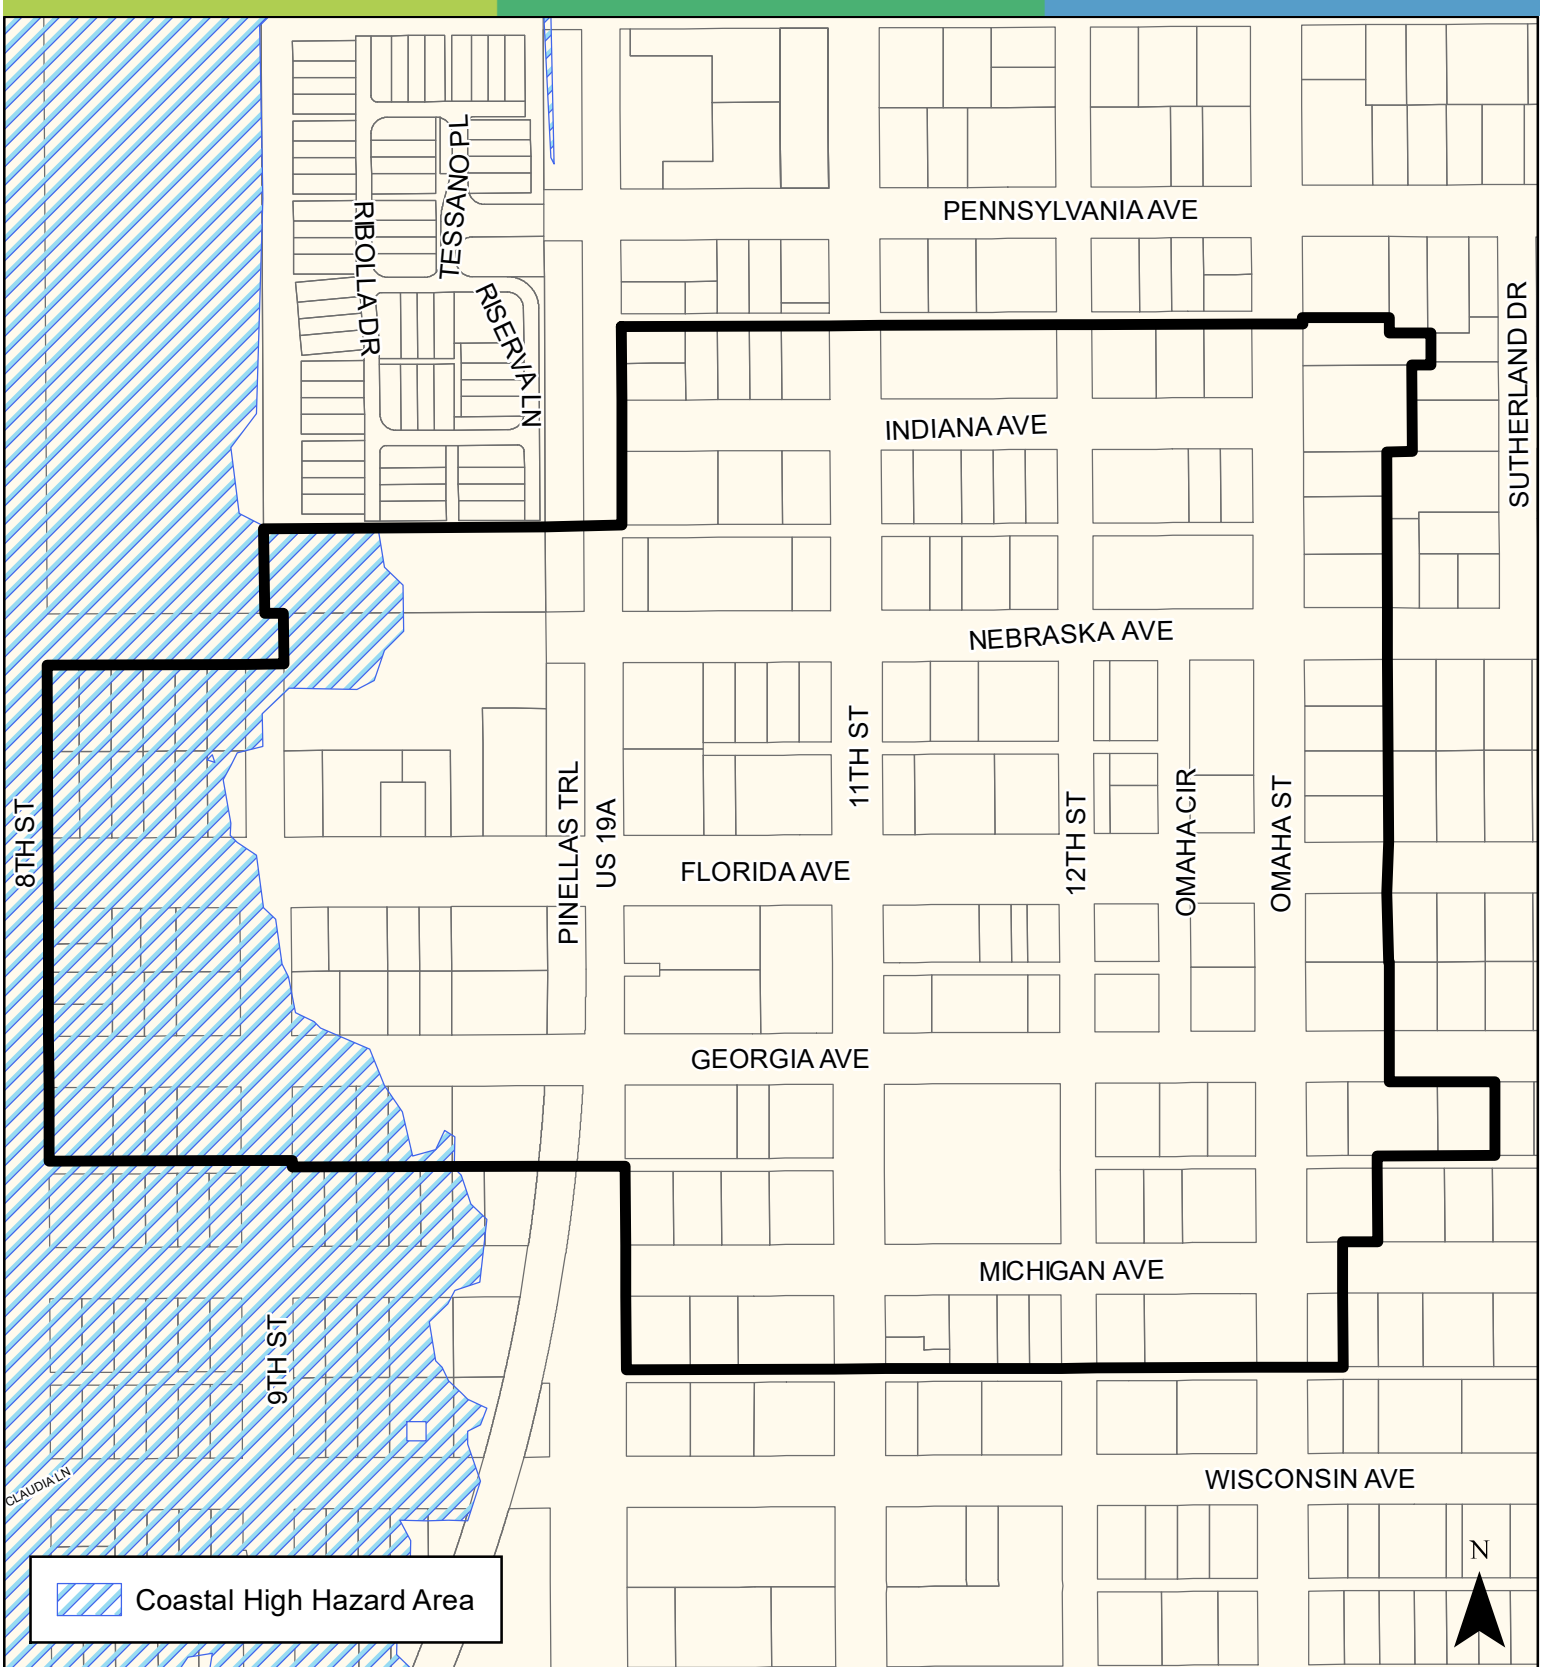

Activity Center, Employment,
Office, Public/Semi-Public, Retail & Services
Residential Medium, Residential Low Medium

AREA:

63.8 Acres

TO:

Activity Center

JURISDICTION: Pinellas County **FROM:** Activity Center, Employment, Office, Public/Semi-Public, Retail & Services, Residential Medium, Residential Low Medium

AREA: 63.8 Acres **TO:** Activity Center