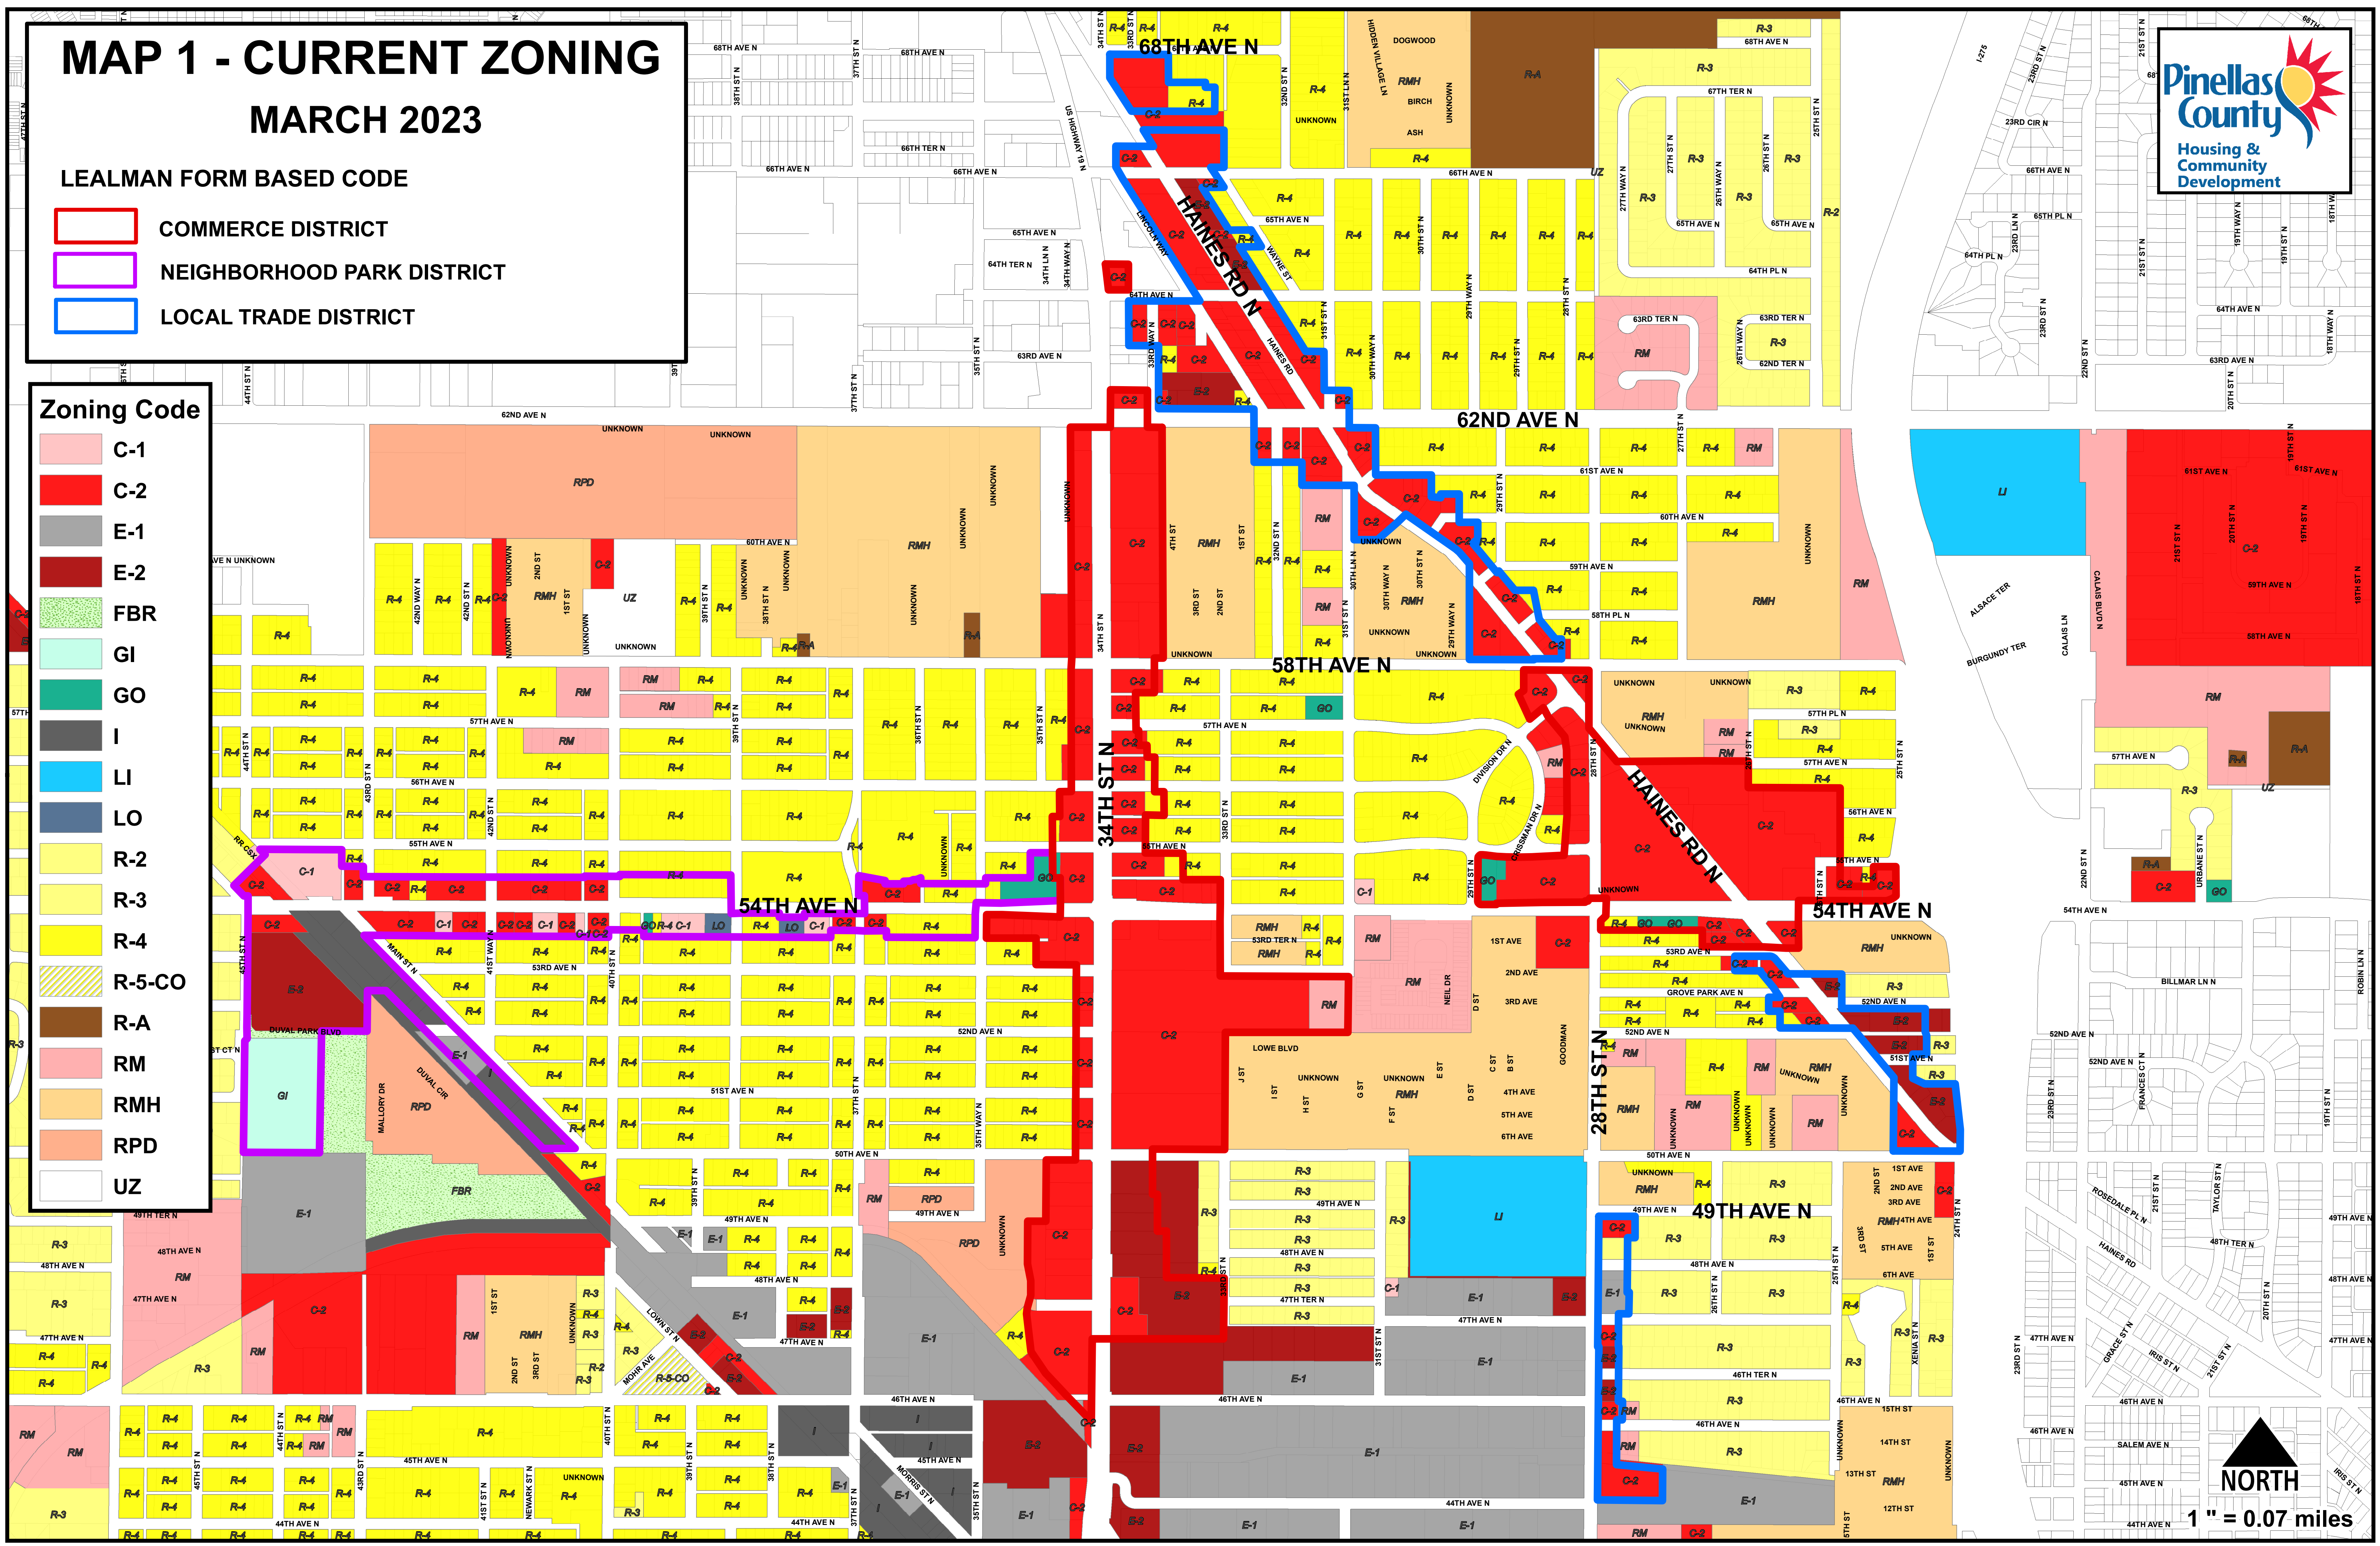

LEALMAN FORM BASED CODE DISTRICT

MARCH 2023

 NEIGHBORHOOD PARK DISTRICT

 COMMERCE DISTRICT

 LOCAL TRADE DISTRICT

MAP 1 - CURRENT ZONING

MARCH 2023

LEALMAN FORM BASED CODE

- COMMERCE DISTRICT
- NEIGHBORHOOD PARK DISTRICT
- LOCAL TRADE DISTRICT

Zoning Code

- C-1
- C-2
- E-1
- E-2
- FBR
- GI
- GO
- I
- LI
- LO
- R-2
- R-3
- R-4
- R-5-CO
- R-A
- RM
- RMH
- RPD
- UZ

MAP 2 - PROPOSED ZONING

MARCH 2023

LEALMAN FORM BASED CODE

- COMMERCE DISTRICT
- NEIGHBORHOOD PARK DISTRICT
- LOCAL TRADE DISTRICT
- PROPOSED LEALMAN FORM BASED CODE ZONING (L-FBC)

Zoning Code

- C-1
- C-2
- E-1
- E-2
- FBR
- GI
- GO
- I
- LI
- LO
- R-2
- R-3
- R-4
- R-5-CO
- R-A
- RM
- RMH
- RPD
- UZ