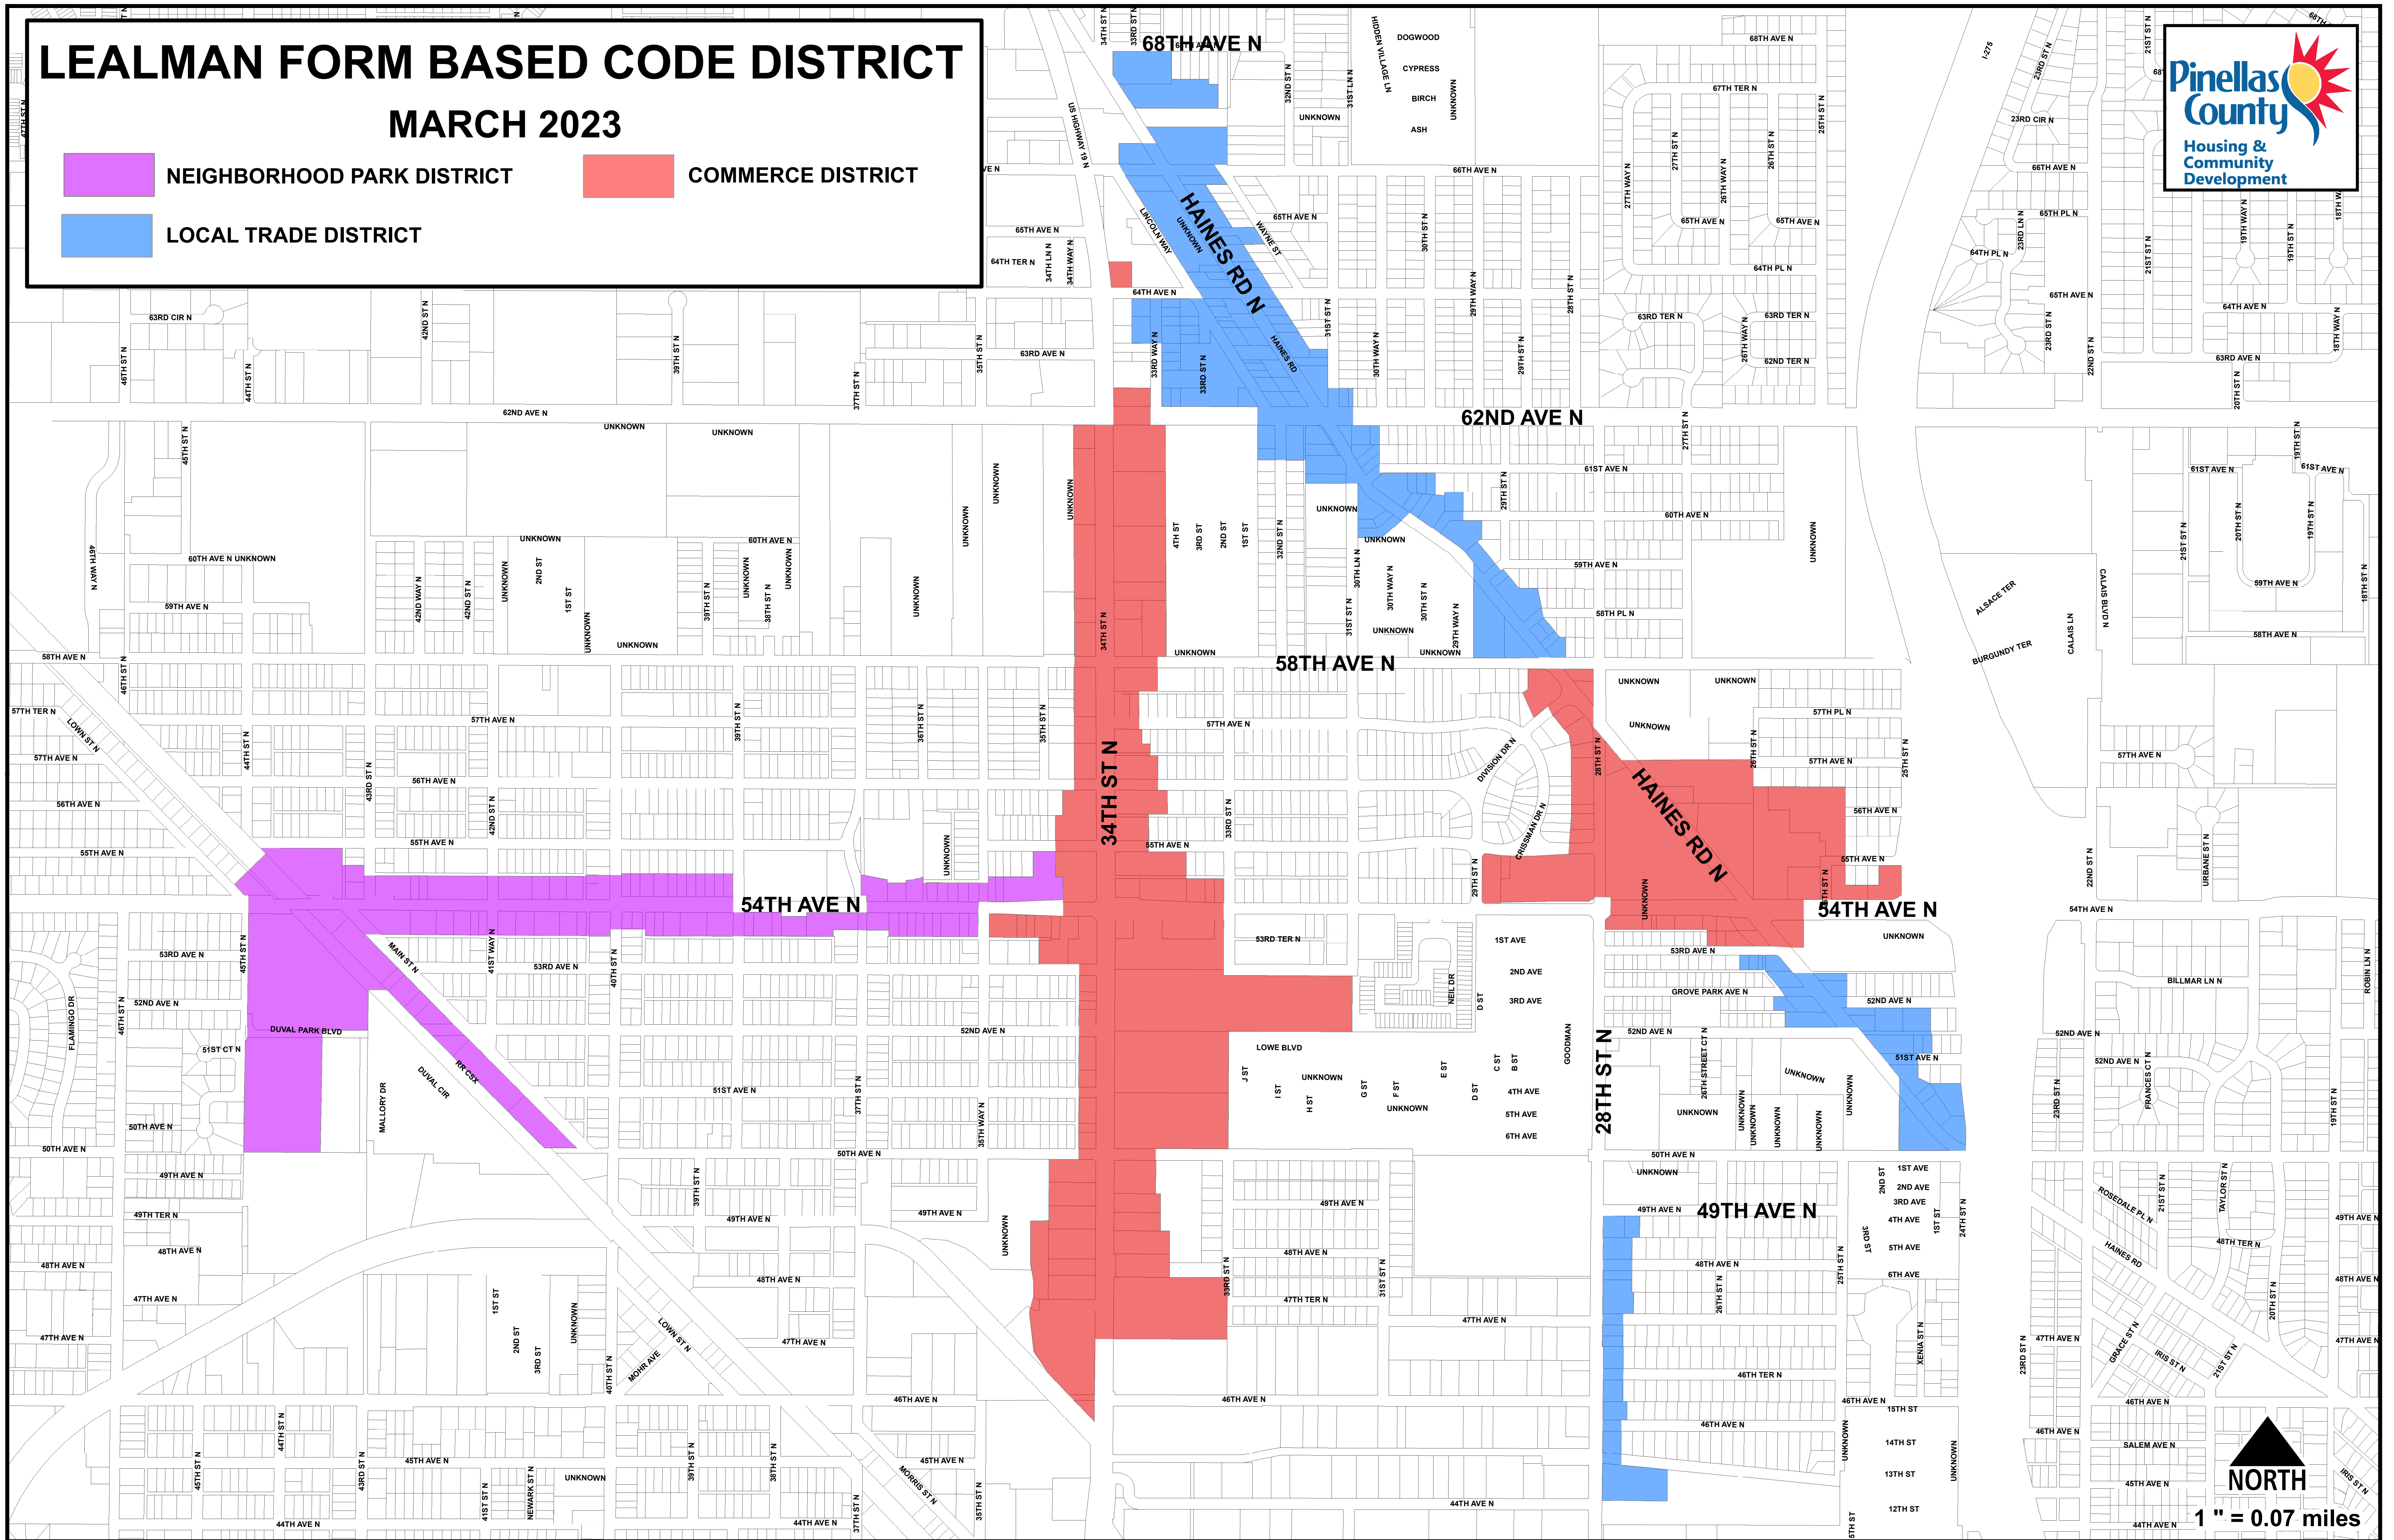

LEALMAN FORM BASED CODE DISTRICT

MARCH 2023

 NEIGHBORHOOD PARK DISTRICT

 COMMERCE DISTRICT

 LOCAL TRADE DISTRICT

MAP 1 - CURRENT ZONING

MARCH 2023

LEALMAN FORM BASED CODE

- COMMERCE DISTRICT
- NEIGHBORHOOD PARK DISTRICT
- LOCAL TRADE DISTRICT

Zoning Code

- C-1
- C-2
- E-1
- E-2
- FBR
- GI
- GO
- I
- LI
- LO
- R-2
- R-3
- R-4
- R-5-CO
- R-A
- RM
- RMH
- RPD
- UZ

MAP 2 - PROPOSED ZONING

MARCH 2023

LEALMAN FORM BASED CODE

- COMMERCE DISTRICT
- NEIGHBORHOOD PARK DISTRICT
- LOCAL TRADE DISTRICT
- PROPOSED LEALMAN FORM BASED CODE ZONING (L-FBC)

Zoning Code

- C-1
- C-2
- E-1
- E-2
- FBR
- GI
- GO
- I
- LI
- LO
- R-2
- R-3
- R-4
- R-5-CO
- R-A
- RM
- RMH
- RPD
- UZ