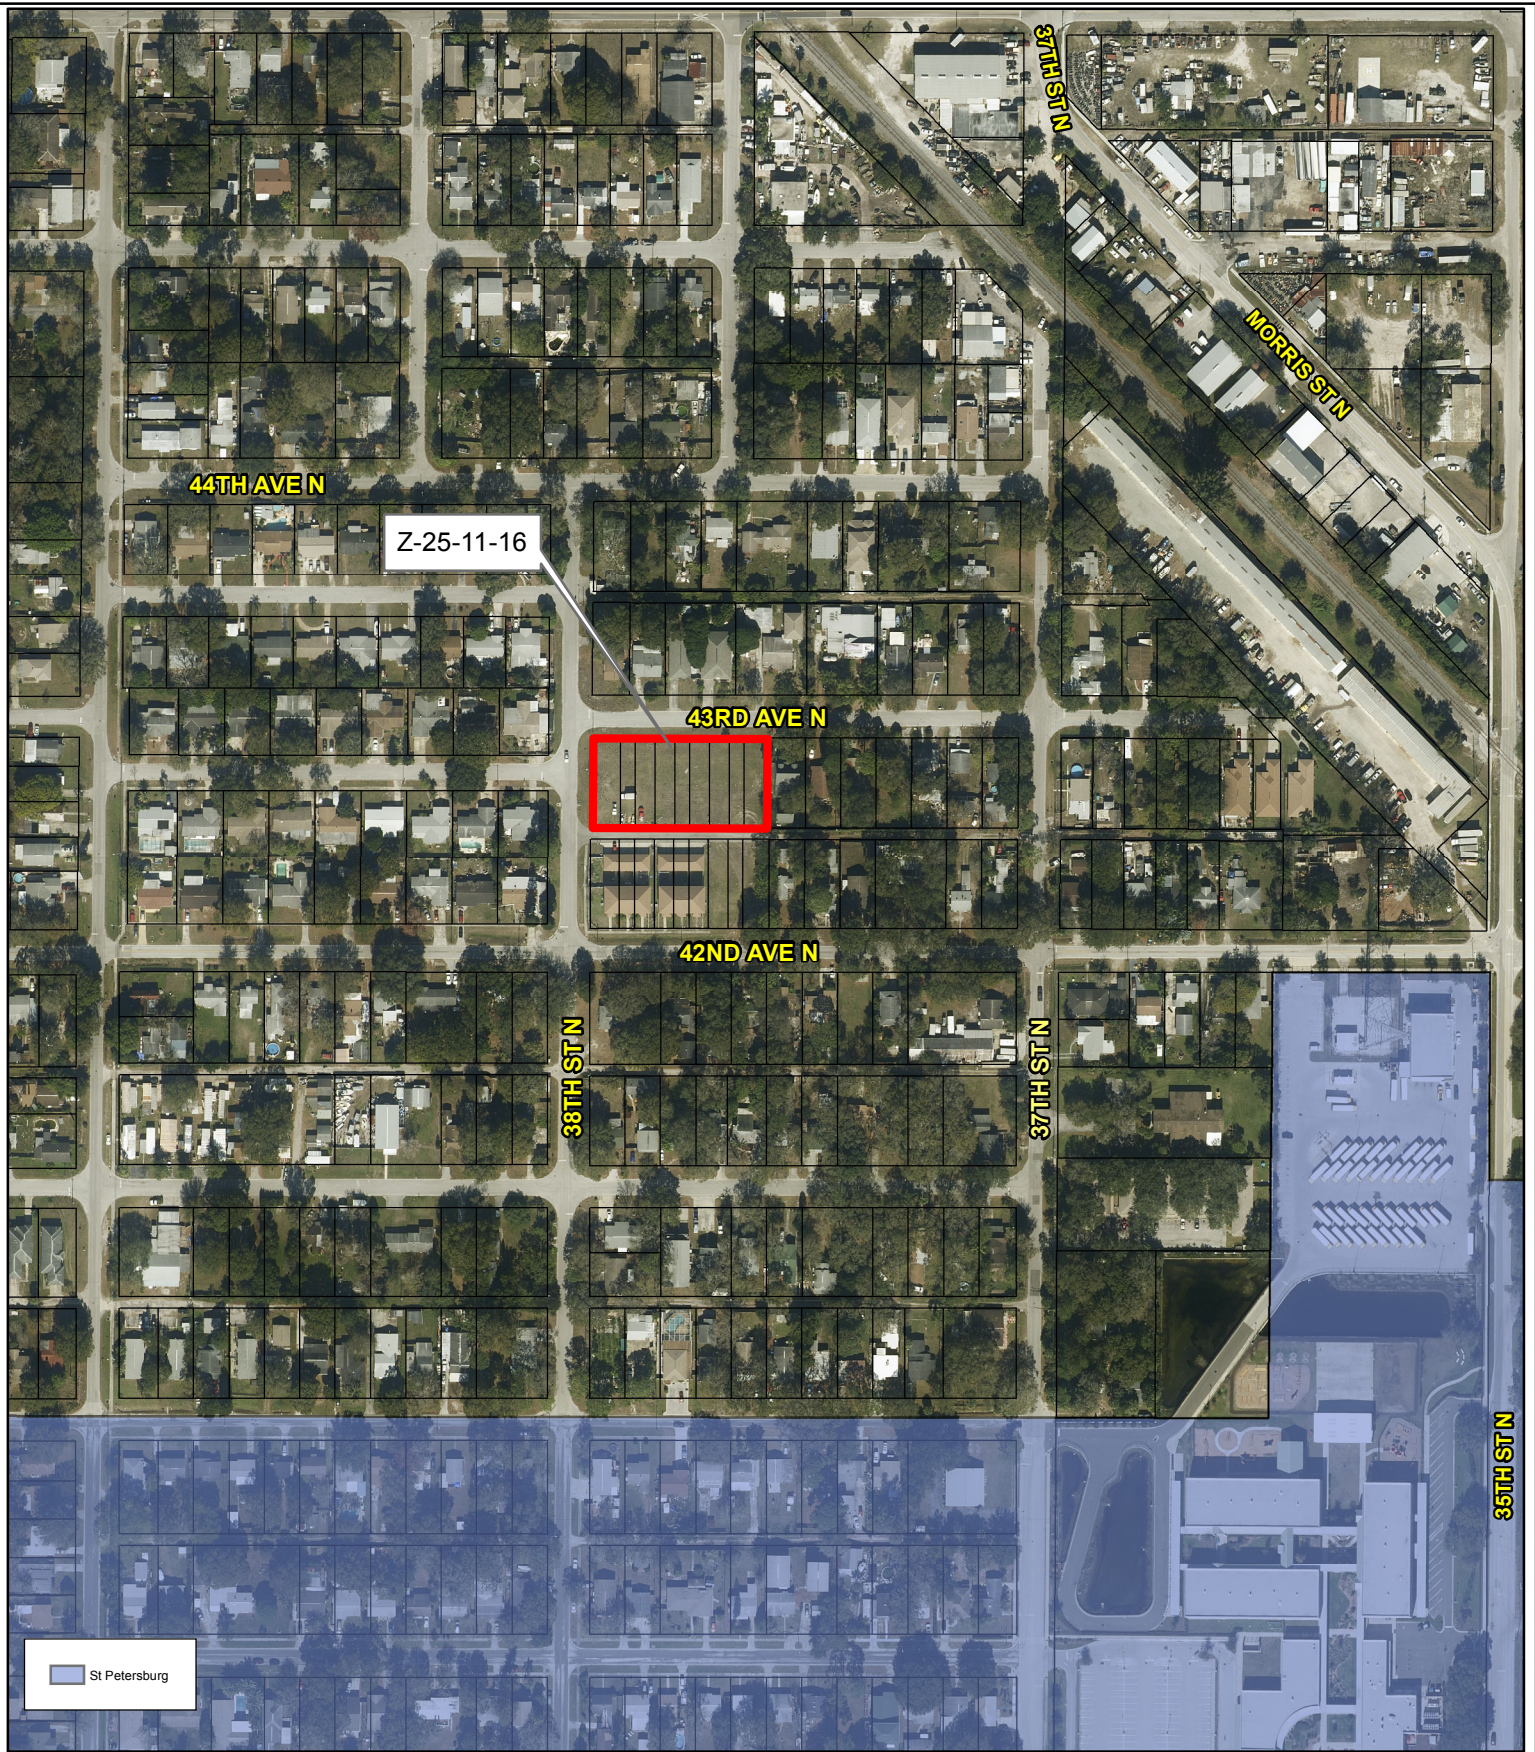

Surrounding Counties

Z-25-11-16
Location Map

Zoning

From: RM 7.5, Residential, Multiple Family, 7.5 units per acre.
To: R-5, Urban Residential.

03/31/16/37856/002/0010-0090

Prepared by: Pinellas County Planning Department

Date: 9/27/2016

1 inch = 4.5 miles

Z-25-11-16
Zoning Map

Zoning

From: RM 7.5, Residential, Multiple Family, 7.5 units per acre.

To: R-5, Urban Residential.

03/31/16/37856/002/0010-0090

Prepared by: Pinellas County Planning Department

Date: 9/27/2016

1 inch = 0.05 miles

Z-25-11-16
Aerial Map

Zoning
From: RM 7.5, Residential, Multiple Family, 7.5 units per acre.
To: R-5, Urban Residential.

03/31/16/37856/002/0010-0090

Prepared by: Pinellas County Planning Department

Date: 9/27/2016

1 inch = 0.05 miles

Z-25-11-16
Municipal Map

Zoning

From: RM 7.5, Residential, Multiple Family, 7.5 units per acre.

To: R-5, Urban Residential.

03/31/16/37856/002/0010-0090

Prepared by: Pinellas County Planning Department