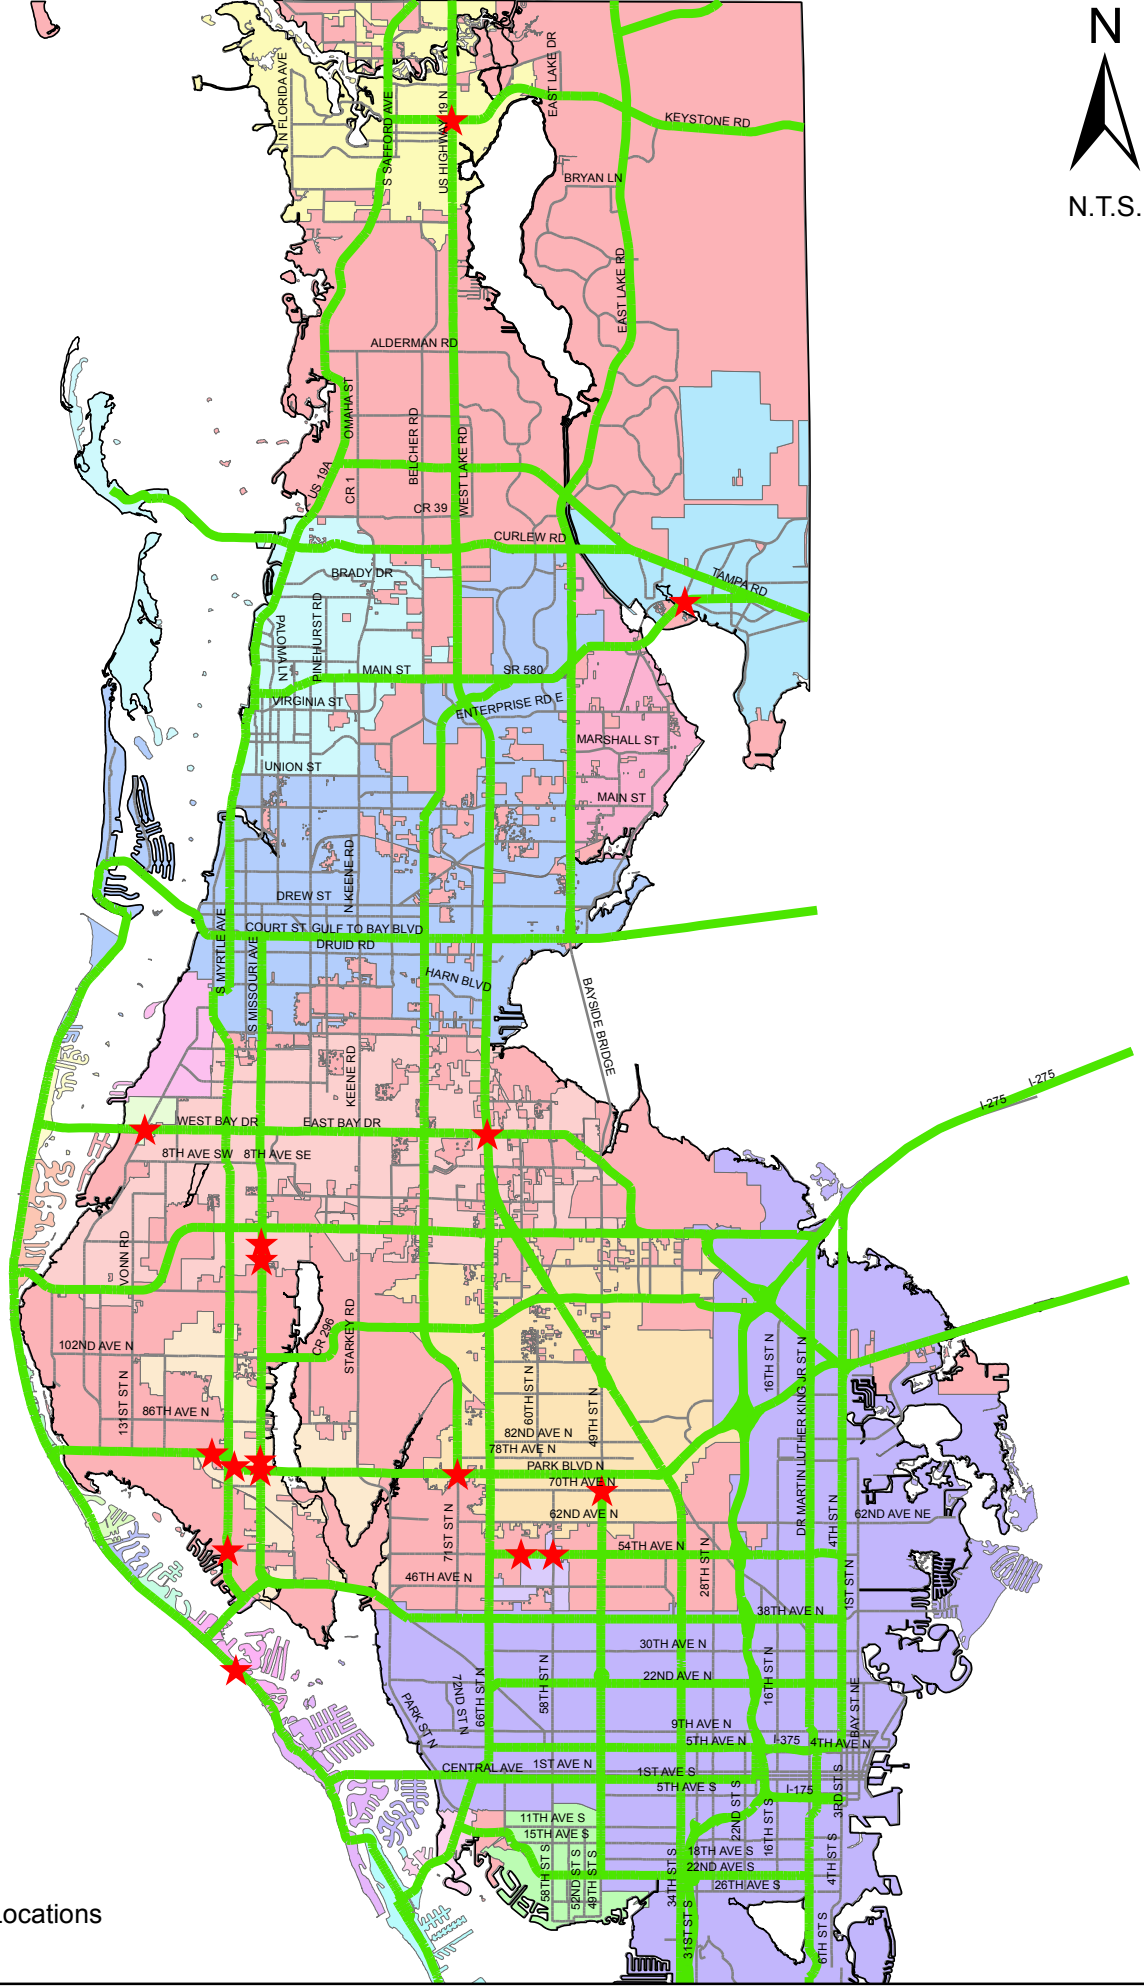

Legend

Municipality Name

- Belleair
- Belleair Beach
- Belleair Bluffs
- Belleair Shore
- Clearwater
- Dunedin
- Gulfport
- Indian Rocks Beach
- Indian Shores
- Kenneth City
- Largo
- Madeira Beach
- N Redington Beach
- Oldsmar
- Pinellas Park
- Redington Beach
- Redington Shores
- Safety Harbor
- Seminole
- South Pasadena
- St Pete Beach
- St Petersburg
- Tarpon Springs
- Treasure Island
- Unincorporated
- Evacuation Routes
- Proposed Mast Arm Locations

**PROPOSED MAST ARM
LOCATION MAP**