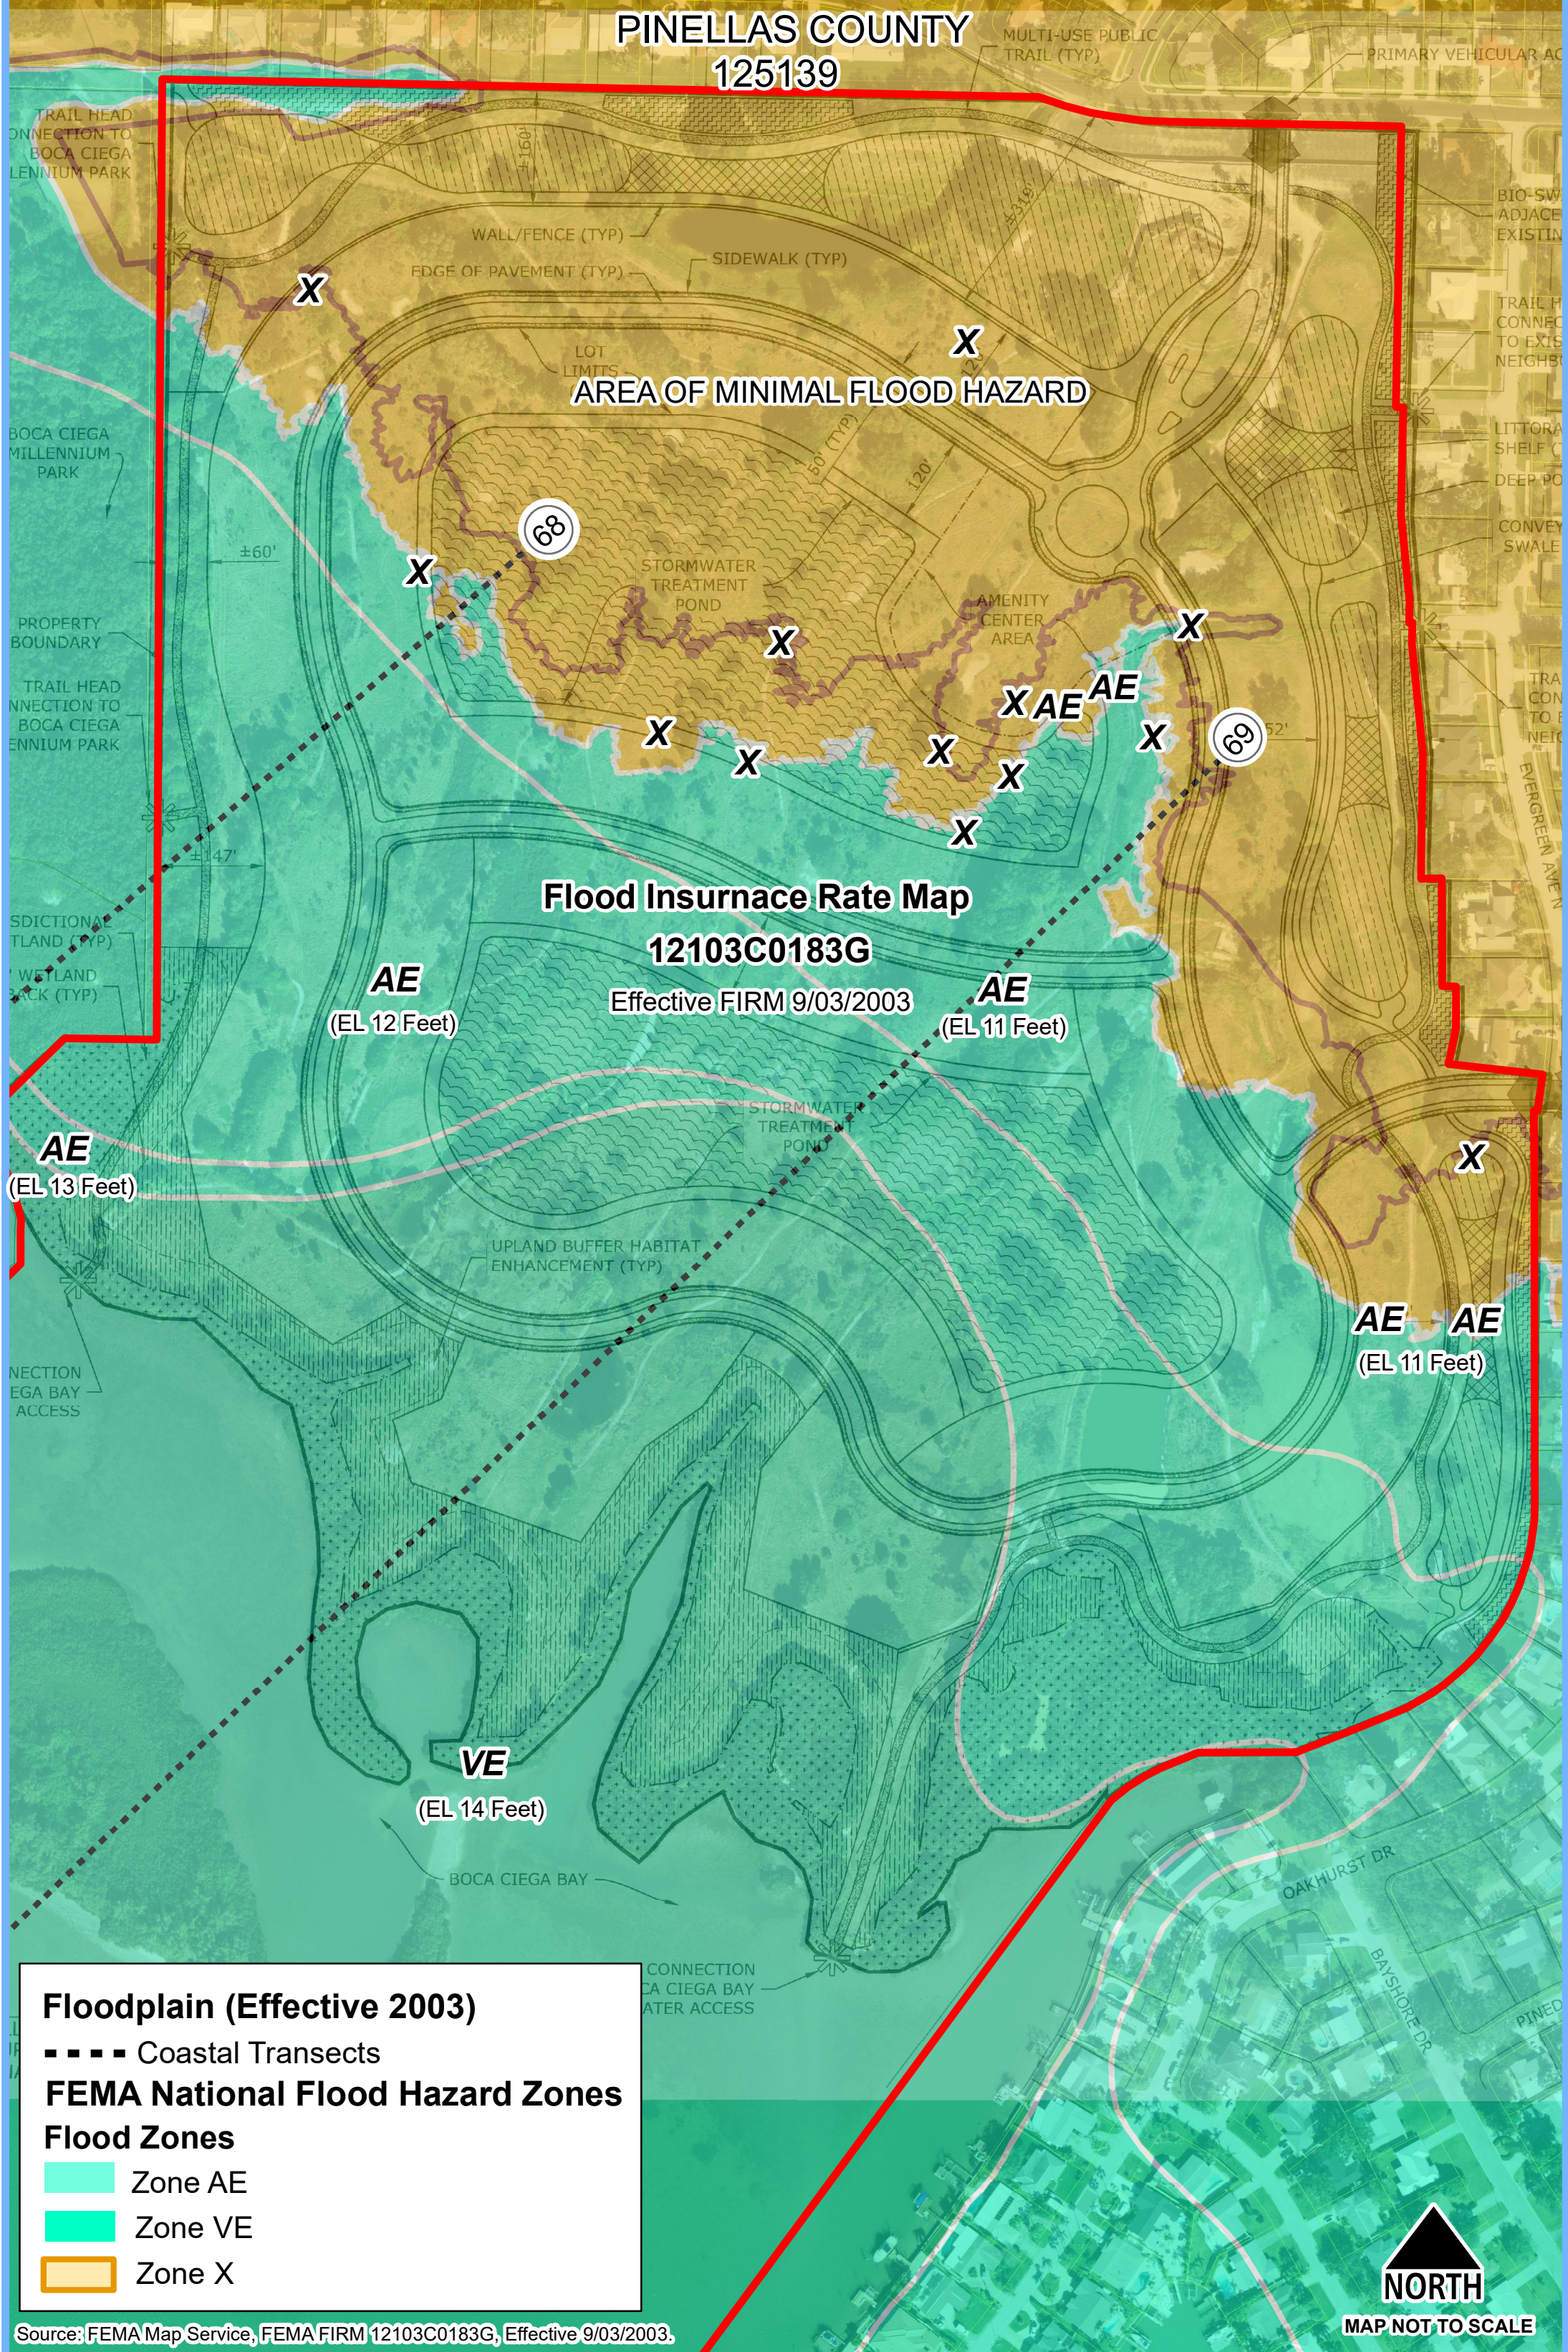

PINELLAS COUNTY  
125139

**Floodplain (Effective 2003)**  
- - - Coastal Transects  
**FEMA National Flood Hazard Zones**  
**Flood Zones**  
Zone AE  
Zone VE  
Zone X

Source: FEMA Map Service, FEMA FIRM 12103C0183G, Effective 9/03/2003.