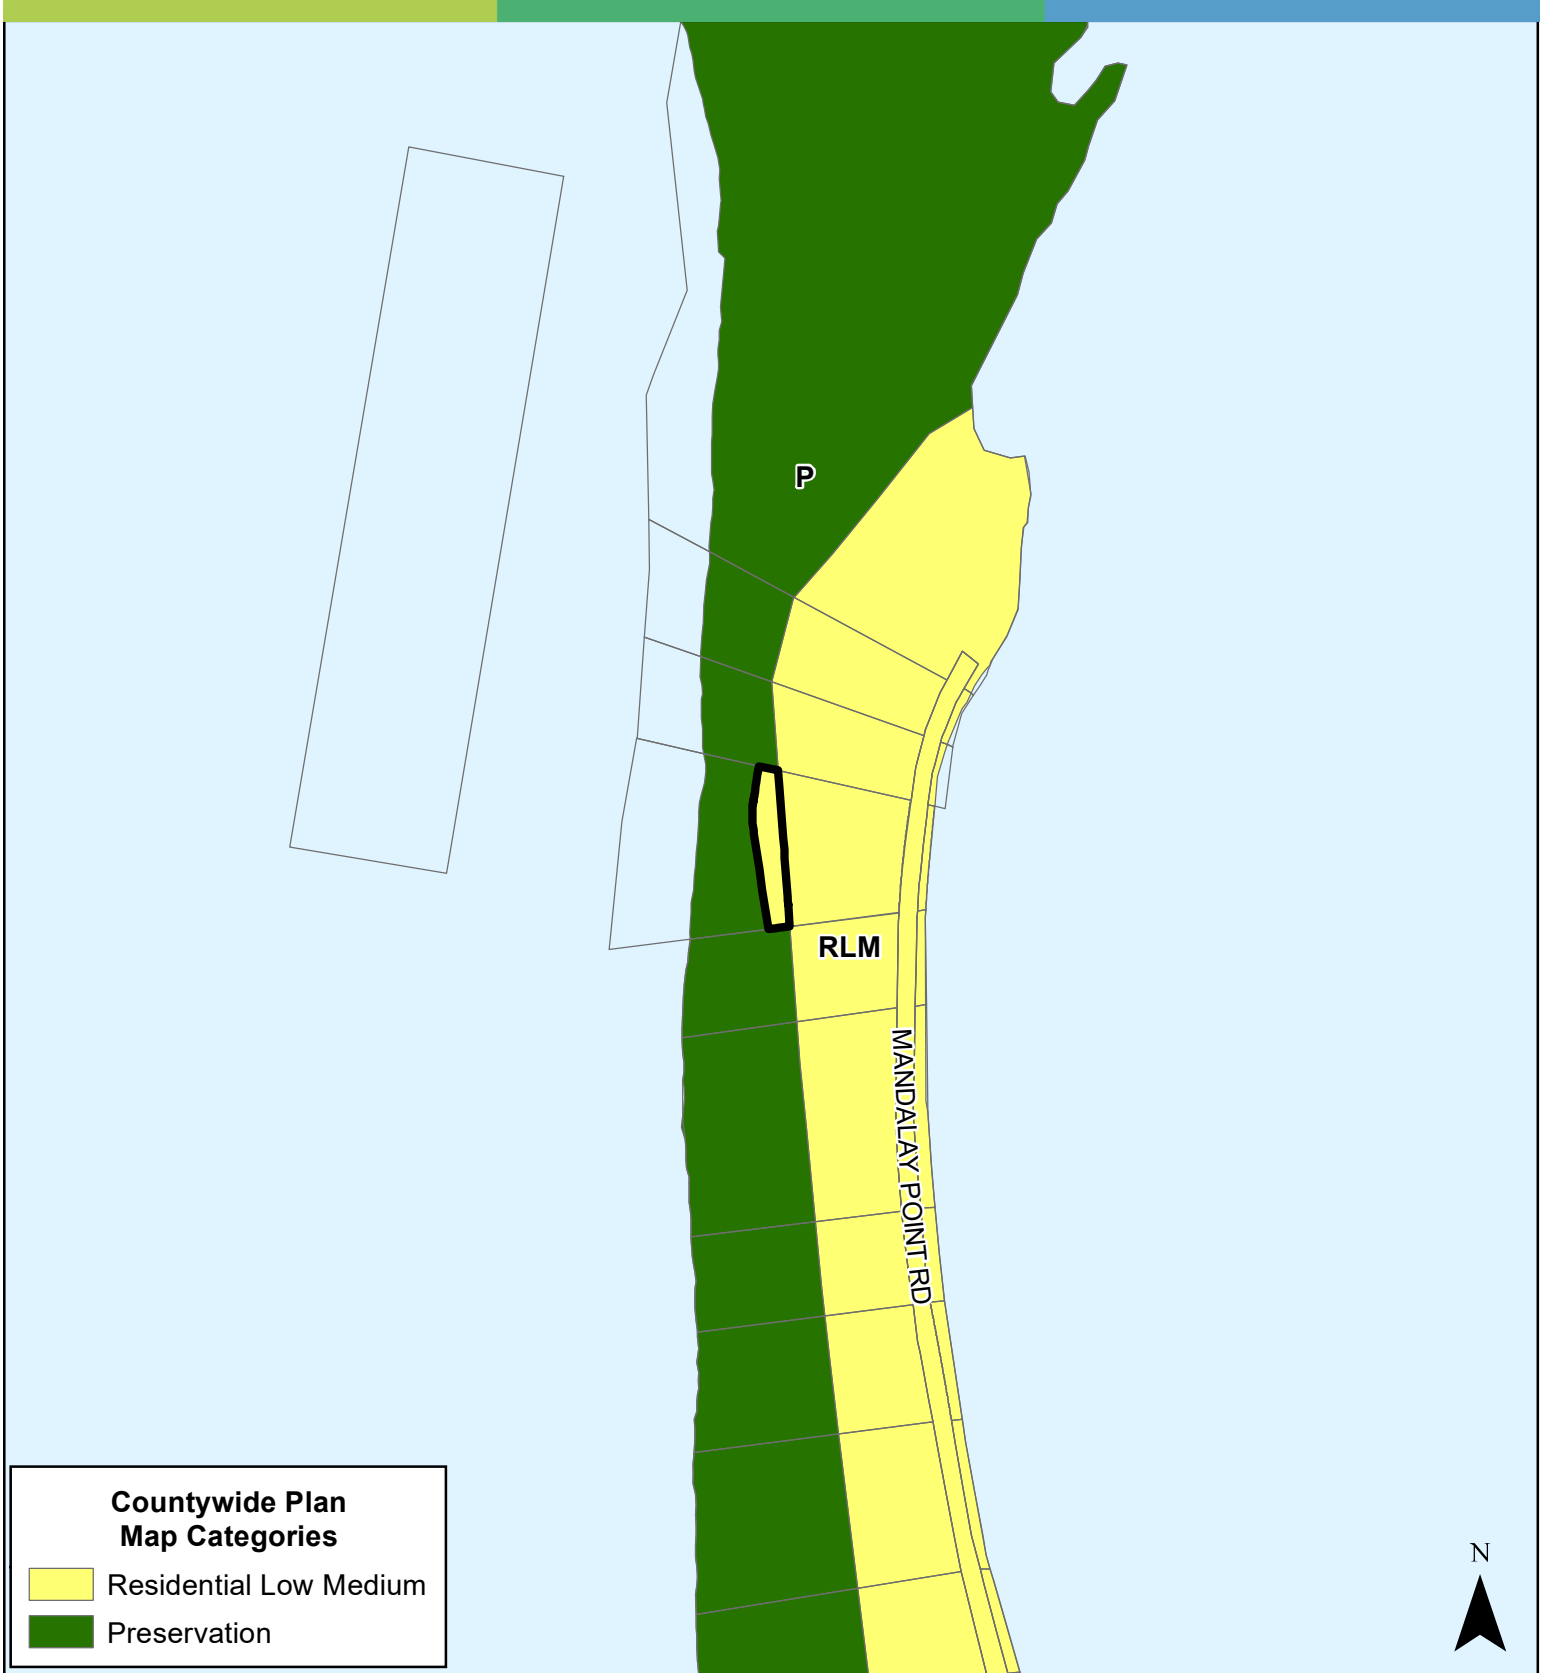

Map Adjustment

Map 1: Current Countywide Plan Map

Countywide Plan Map Categories

-  Residential Low Medium
-  Preservation

JURISDICTION: Clearwater

FROM: Preservation

AREA: 0.15 Acres

TO: Residential Low Medium

Map Adjustment

Map 2: Proposed Countywide Plan Map

JURISDICTION: Clearwater

FROM: Preservation

AREA: 0.15 Acres

TO: Residential Low Medium