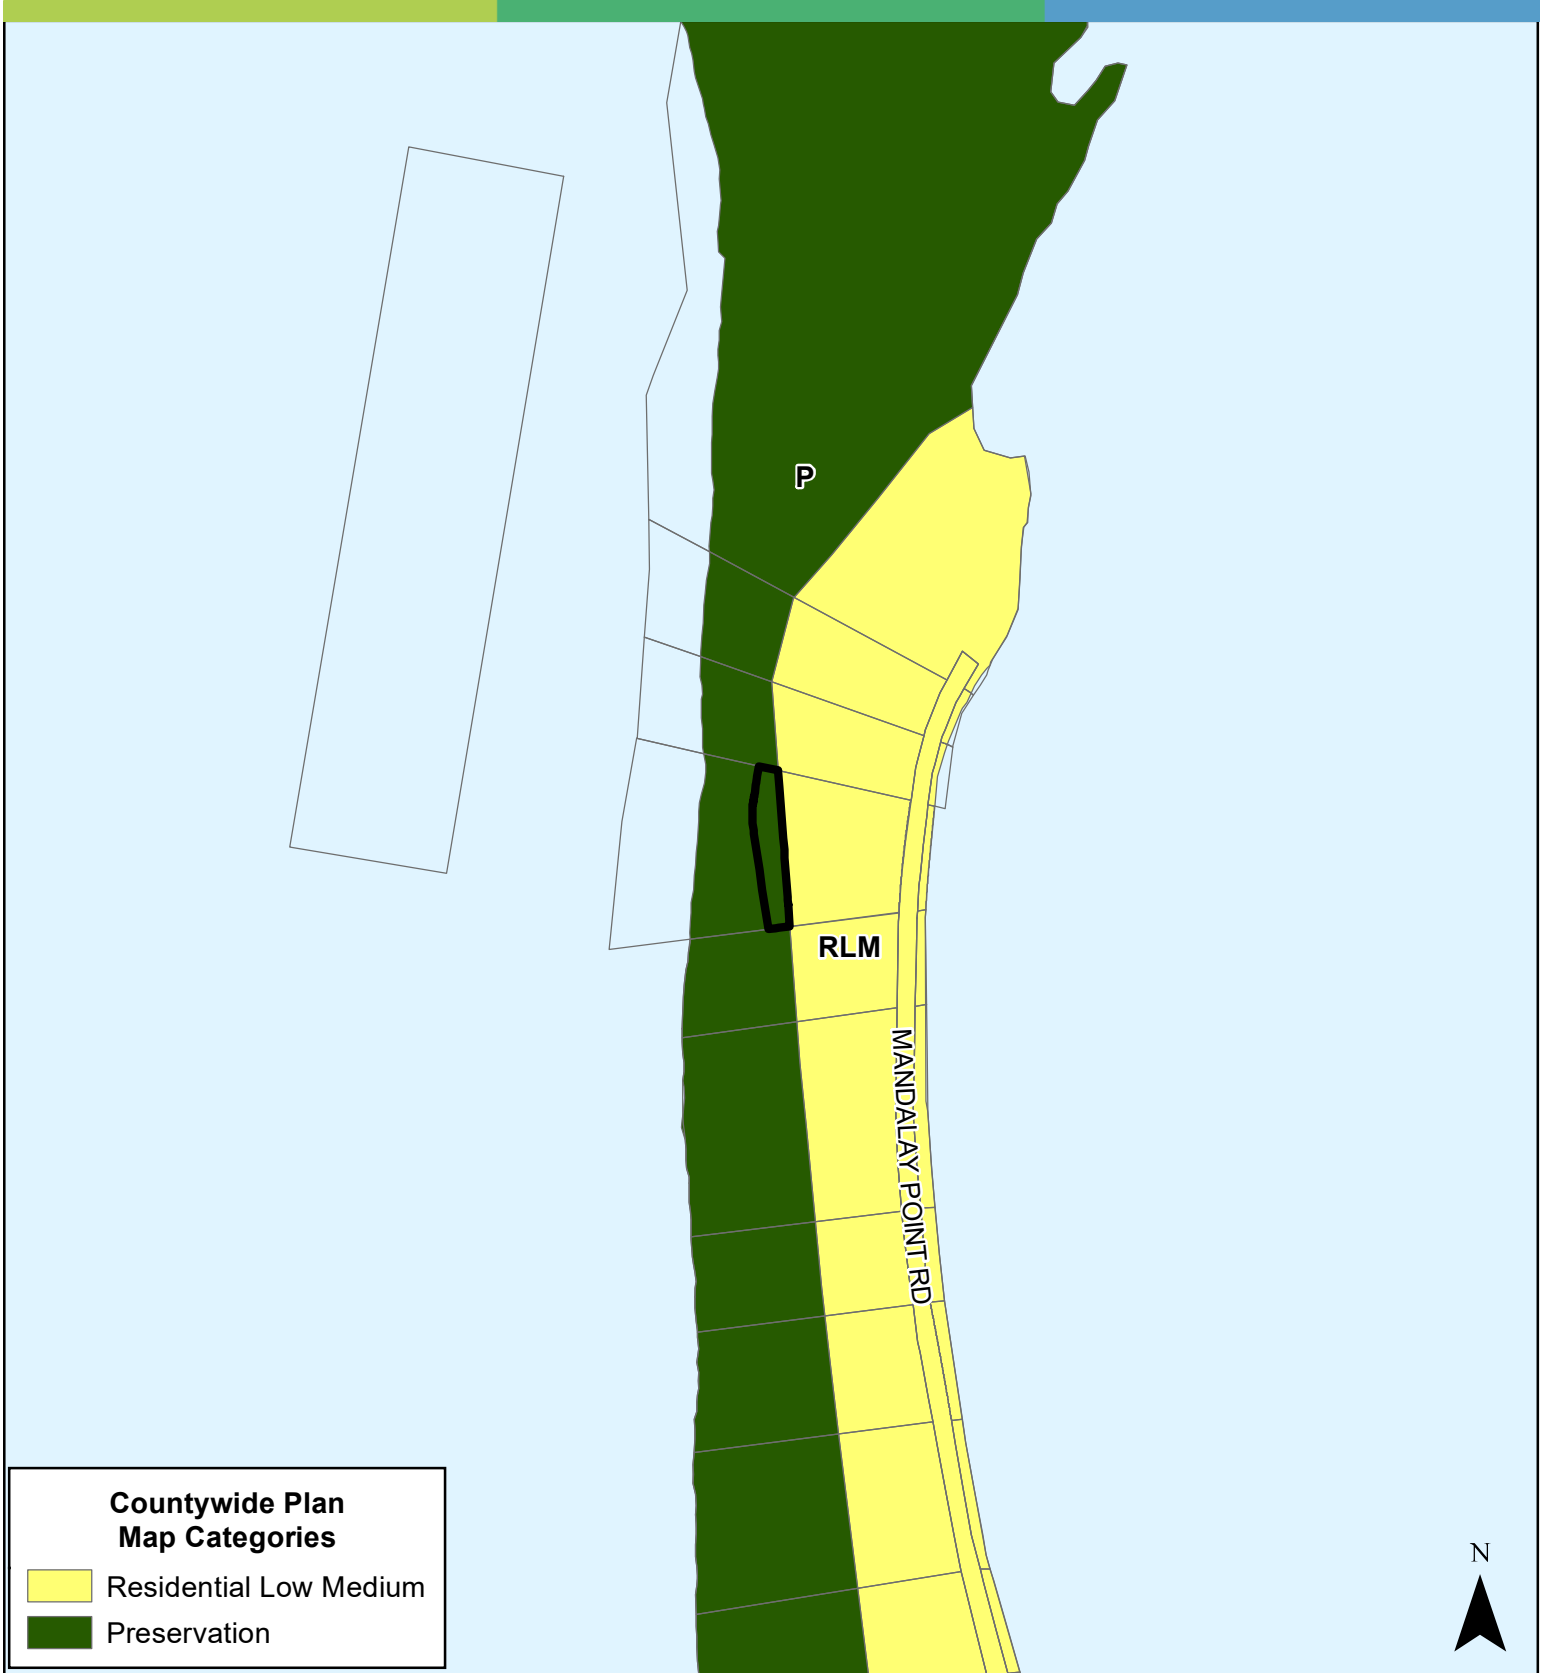

Map Adjustment

Map 1: Current Countywide Plan Map

Countywide Plan Map Categories

-  Residential Low Medium
-  Preservation

JURISDICTION: Clearwater

FROM: Preservation

AREA: 0.15 Acres

TO: Residential Low Medium

Map Adjustment

Map 2: Proposed Countywide Plan Map

JURISDICTION: Clearwater

FROM: Preservation

AREA: 0.15 Acres

TO: Residential Low Medium