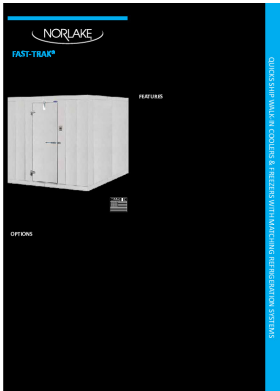

Details

Fast-trak Indoor Walk-in 11' X 13' X 8'-7" H Smooth Aluminum Interior Floor 26 Gauge Embossed Coated Steel Interior & Exterior Finish Self-closing Door Locking Deadbolt Handle

- ✓ Nominal Short Side=11'
- ✓ Nominal Long Side=13'
- ✓ Floor=With Floor
- ✓ Installation=Indoor
- ✓ Nominal Height=8'-7"

Resources and Downloads

[View Specification Sheet](#)

A PDF viewer is required to view this product's information.

[Download Adobe Acrobat software](#)

A promotional banner featuring a smiling woman in a white chef's uniform and hat, pointing towards the text. The text is set against a blue background with white and yellow accents. The main text reads 'REQUEST A QUOTE'. Below this, it says 'Talk to a Product Expert' followed by a bulleted list: 'New Design Builds', 'Bulk Orders', and 'Custom Products'. At the bottom, it says 'Join the HRS Club' and 'Here to Help!'.