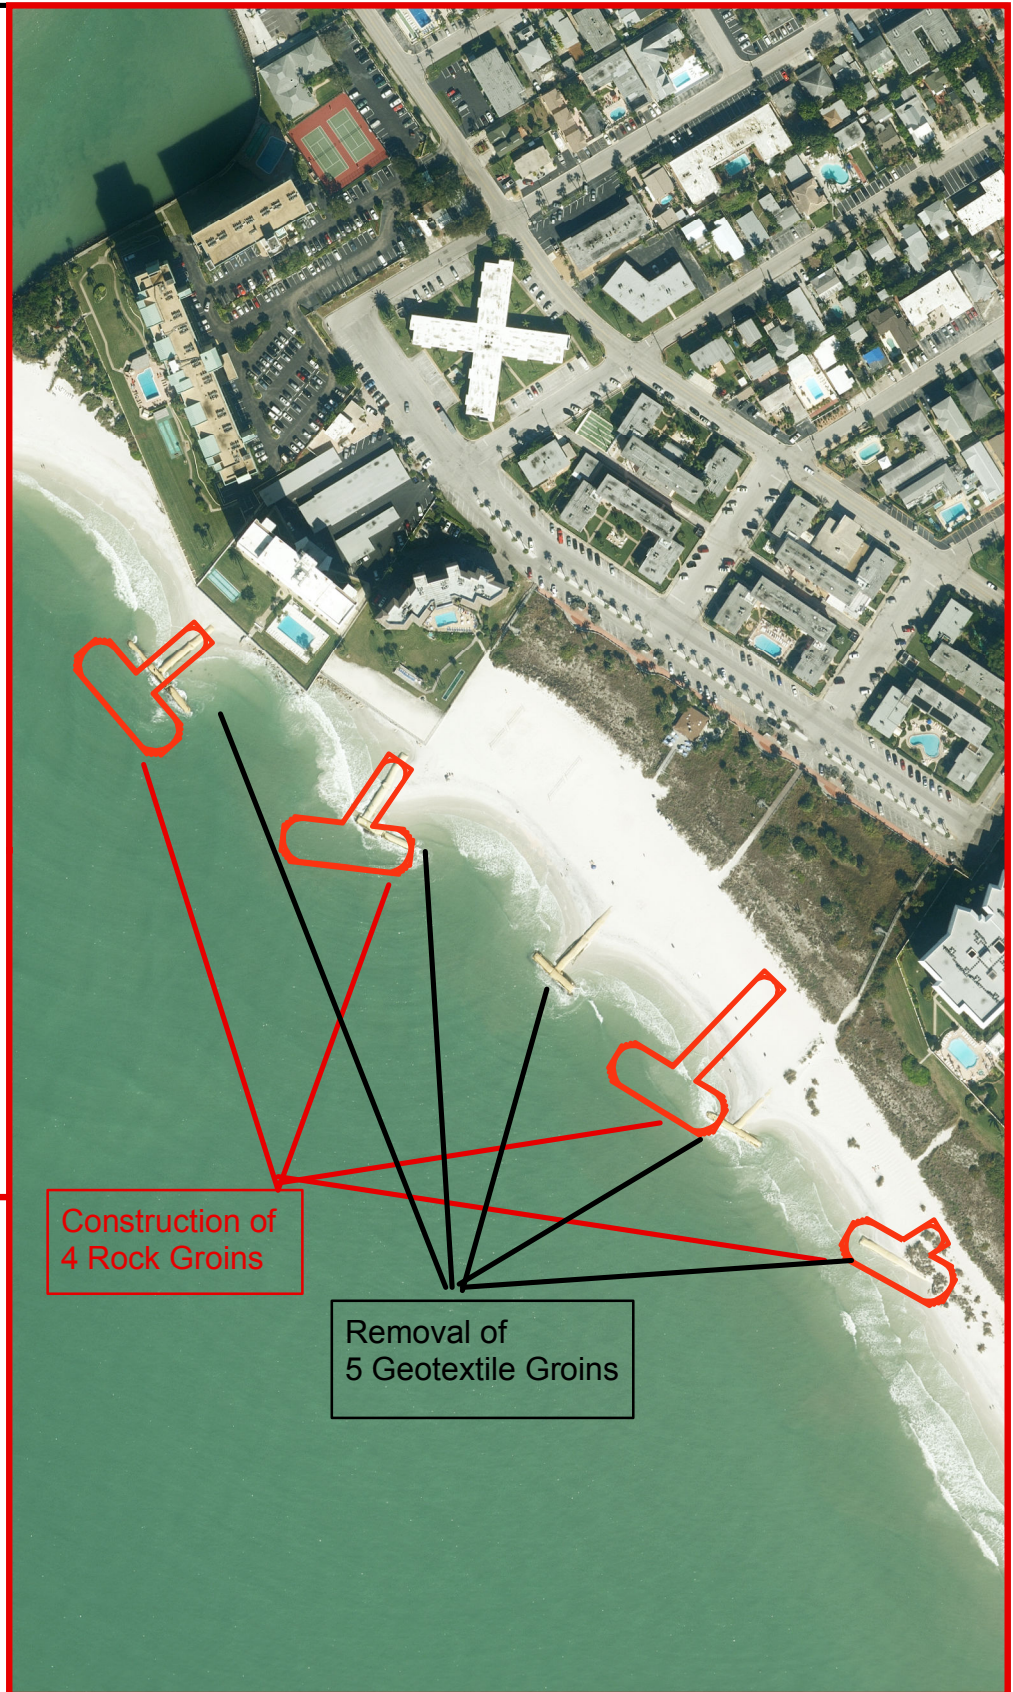

PINELLAS COUNTY MAP

**UPHAM BEACH
STABILIZATION PROJECT
PID: 000219A**

Date Saved: 12/2/2016

AERIAL DATE: 01/2016

SHEET 01 OF 01

LOCATION MAP