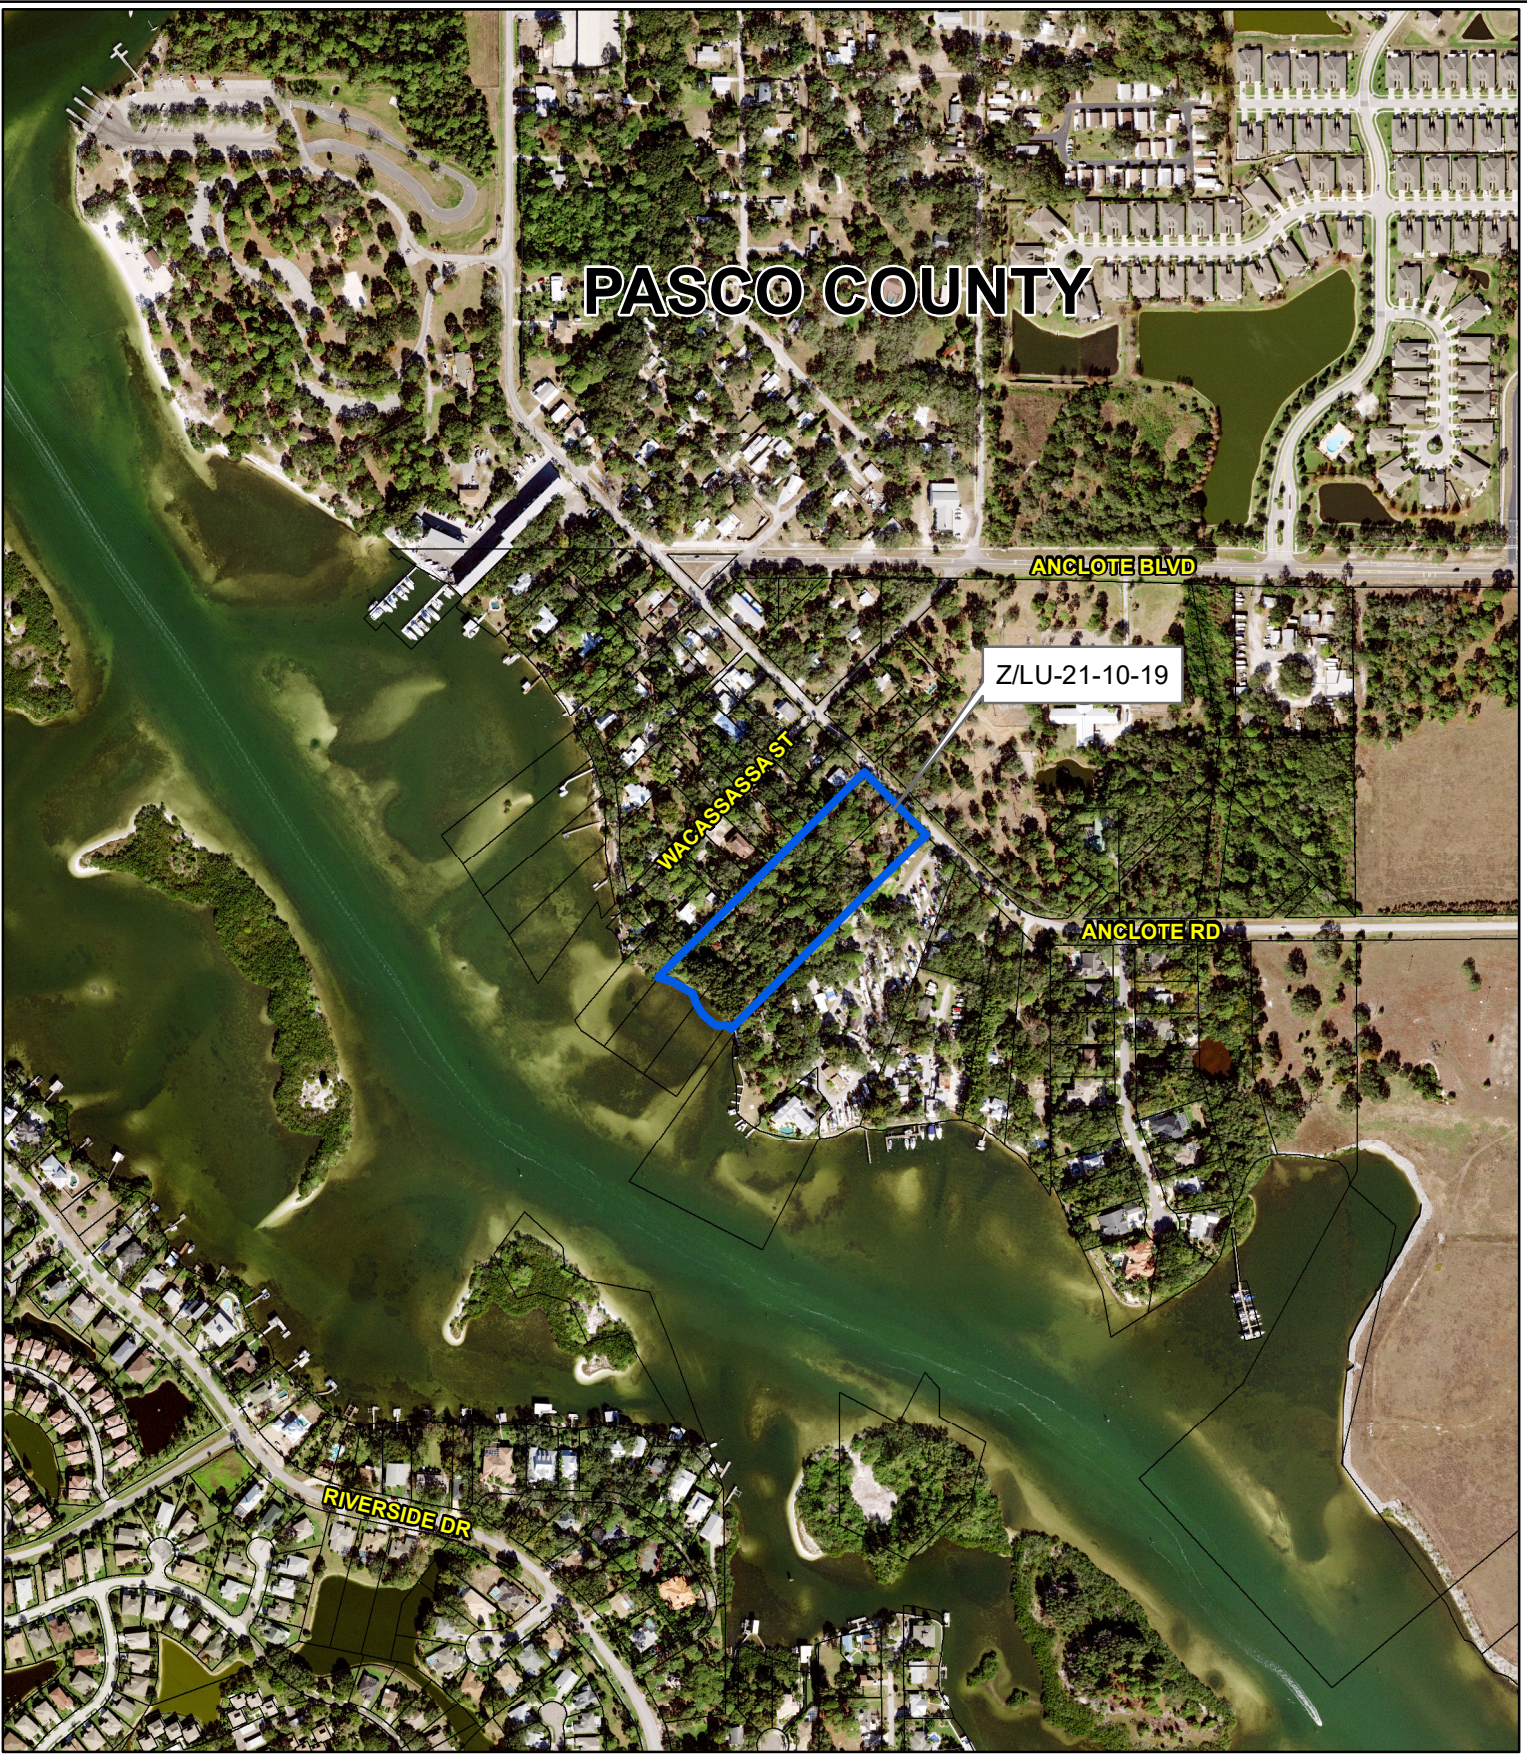

Z/LU-21-10-19

Surrounding Counties

Z/LU-21-10-19

Location Map

Zoning

From: R-E, Residential Estate & R-A, Residential Agriculture & R-4, One, Two & Three Family Residential

Land Use

To: CR, Commercial Recreation
From: Residential Low
To: Commercial Recreation

Prepared by: Pinellas County Planning Department

Date: 09/11/2019

1 inch = 0.1 miles

PASCO COUNTY

Z/LU-21-10-19
Aerial Map

Zoning From: R-E, Residential Estate & R-A, Residential Agriculture & R-4, One, Two & Three Family Residential
To: CR, Commercial Recreation
Land Use From: Residential Low
To: Commercial Recreation

Z/LU-21-10-19

Municipal Map

Zoning

From: R-E, Residential Estate & R-A, Residential Agriculture & R-4, One, Two & Three Family Residential

To: CR, Commercial Recreation

Land Use

From: Residential Low

To: Commercial Recreation