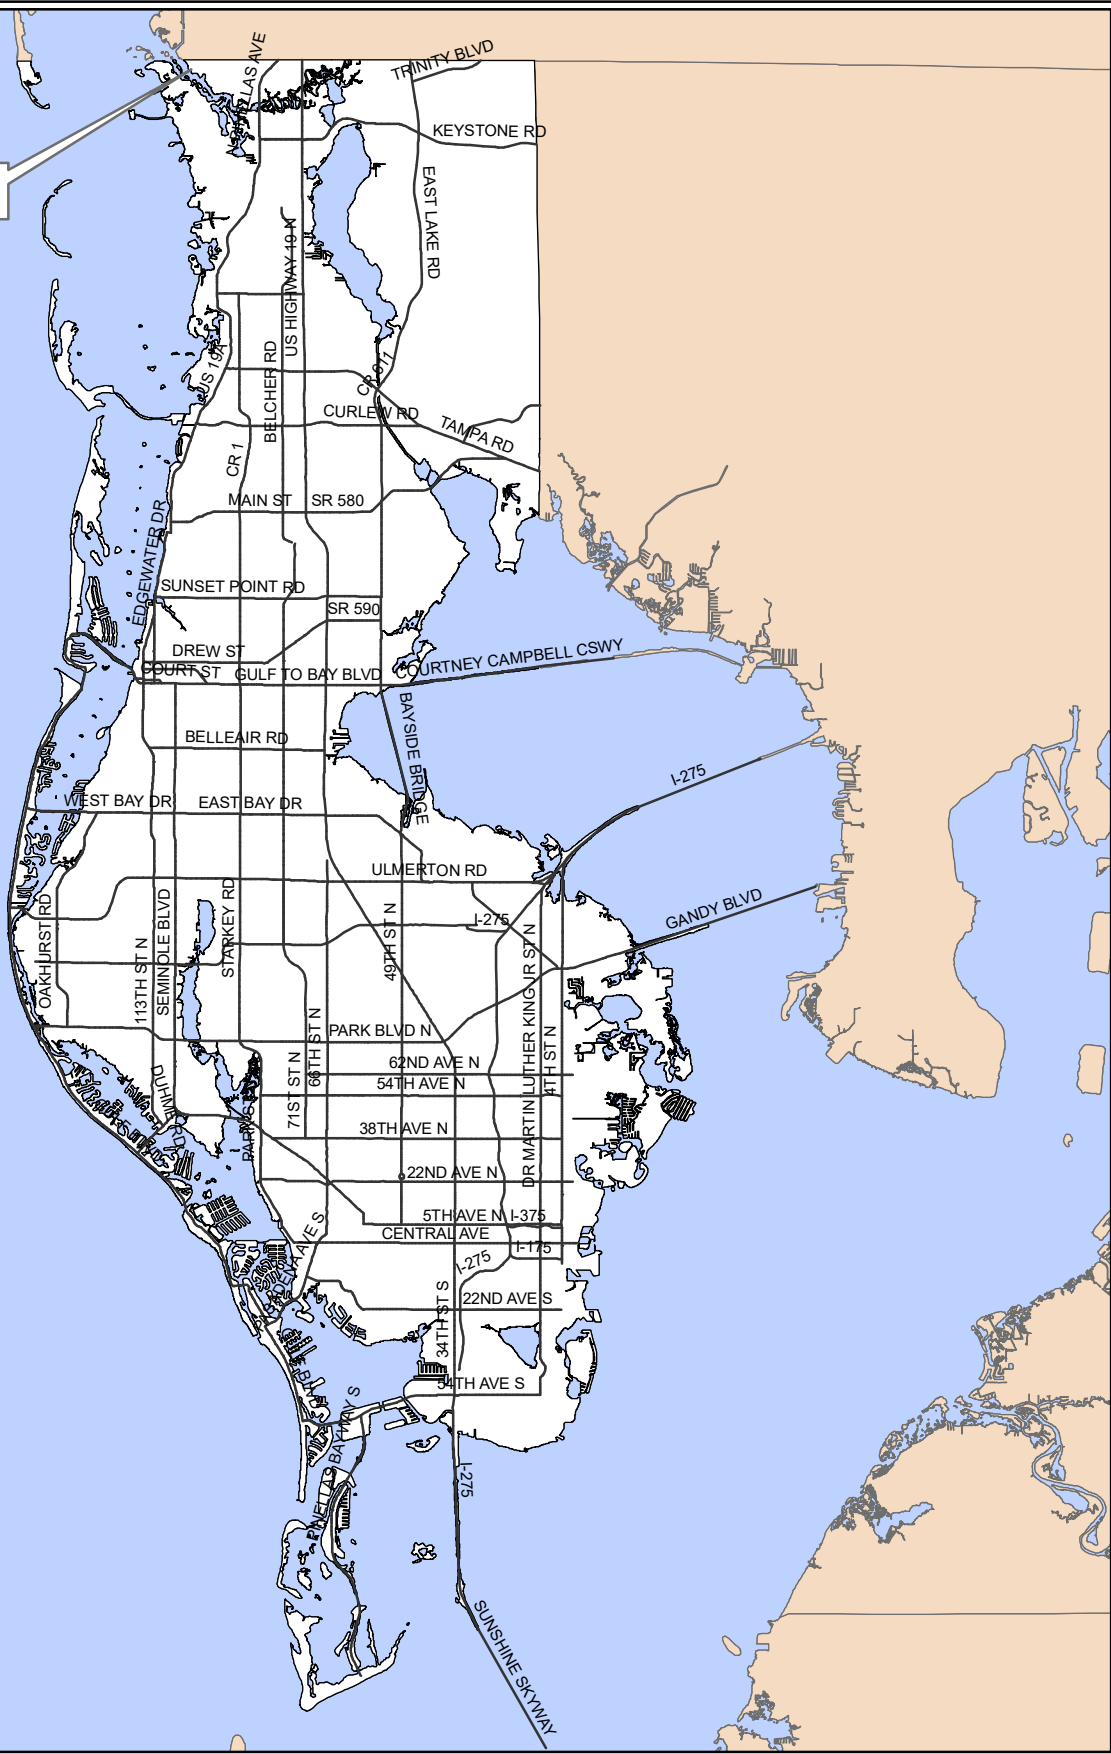

Z/LU-21-10-19

Surrounding Counties

Z/LU-21-10-19

Location Map

Zoning

From: R-E, Residential Estate & R-A, Residential Agriculture & R-4, One, Two & Three Family Residential

Land Use

To: CR, Commercial Recreation
From: Residential Low
To: Commercial Recreation

02/27/15/00954/003/0010, 0020 & 0040

Prepared by: Pinellas County Planning Department

Date: 08/28/2019

1 inch = 4.5 miles

PASCO COUNTY

Z/LU-21-10-19

Current Land Use & Zoning

Zoning

Prepared by: Pinellas County Planning Department

Date: 09/11/2019

1 inch = 0.1 miles

PASCO COUNTY

Z/LU-21-10-19
Aerial Map

Zoning From: R-E, Residential Estate & R-A, Residential Agriculture & R-4, One, Two & Three Family Residential
To: CR, Commercial Recreation
Land Use From: Residential Low
To: Commercial Recreation