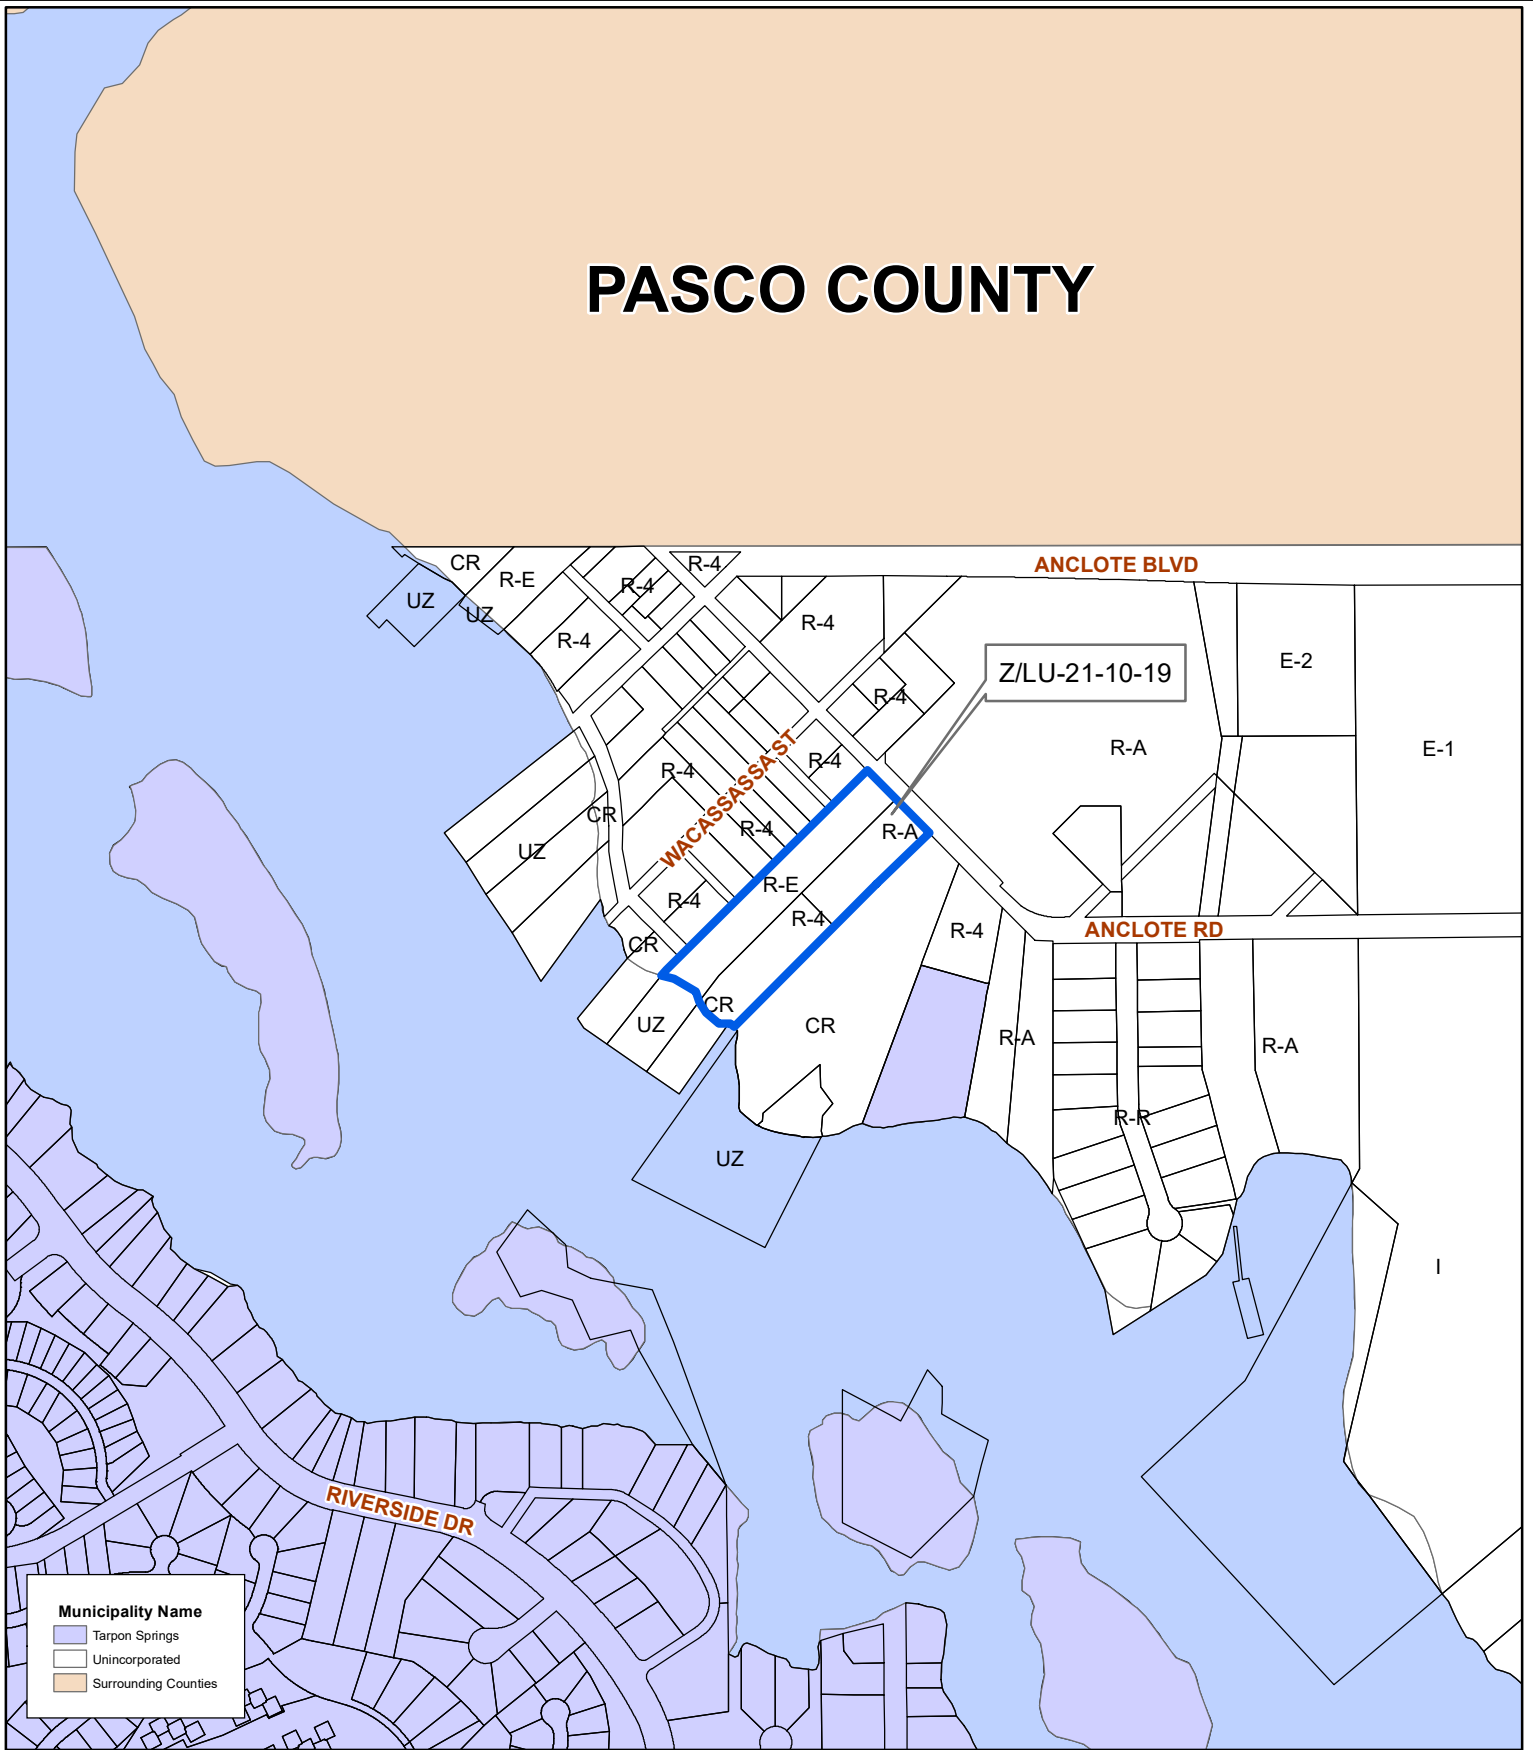

PASCO COUNTY