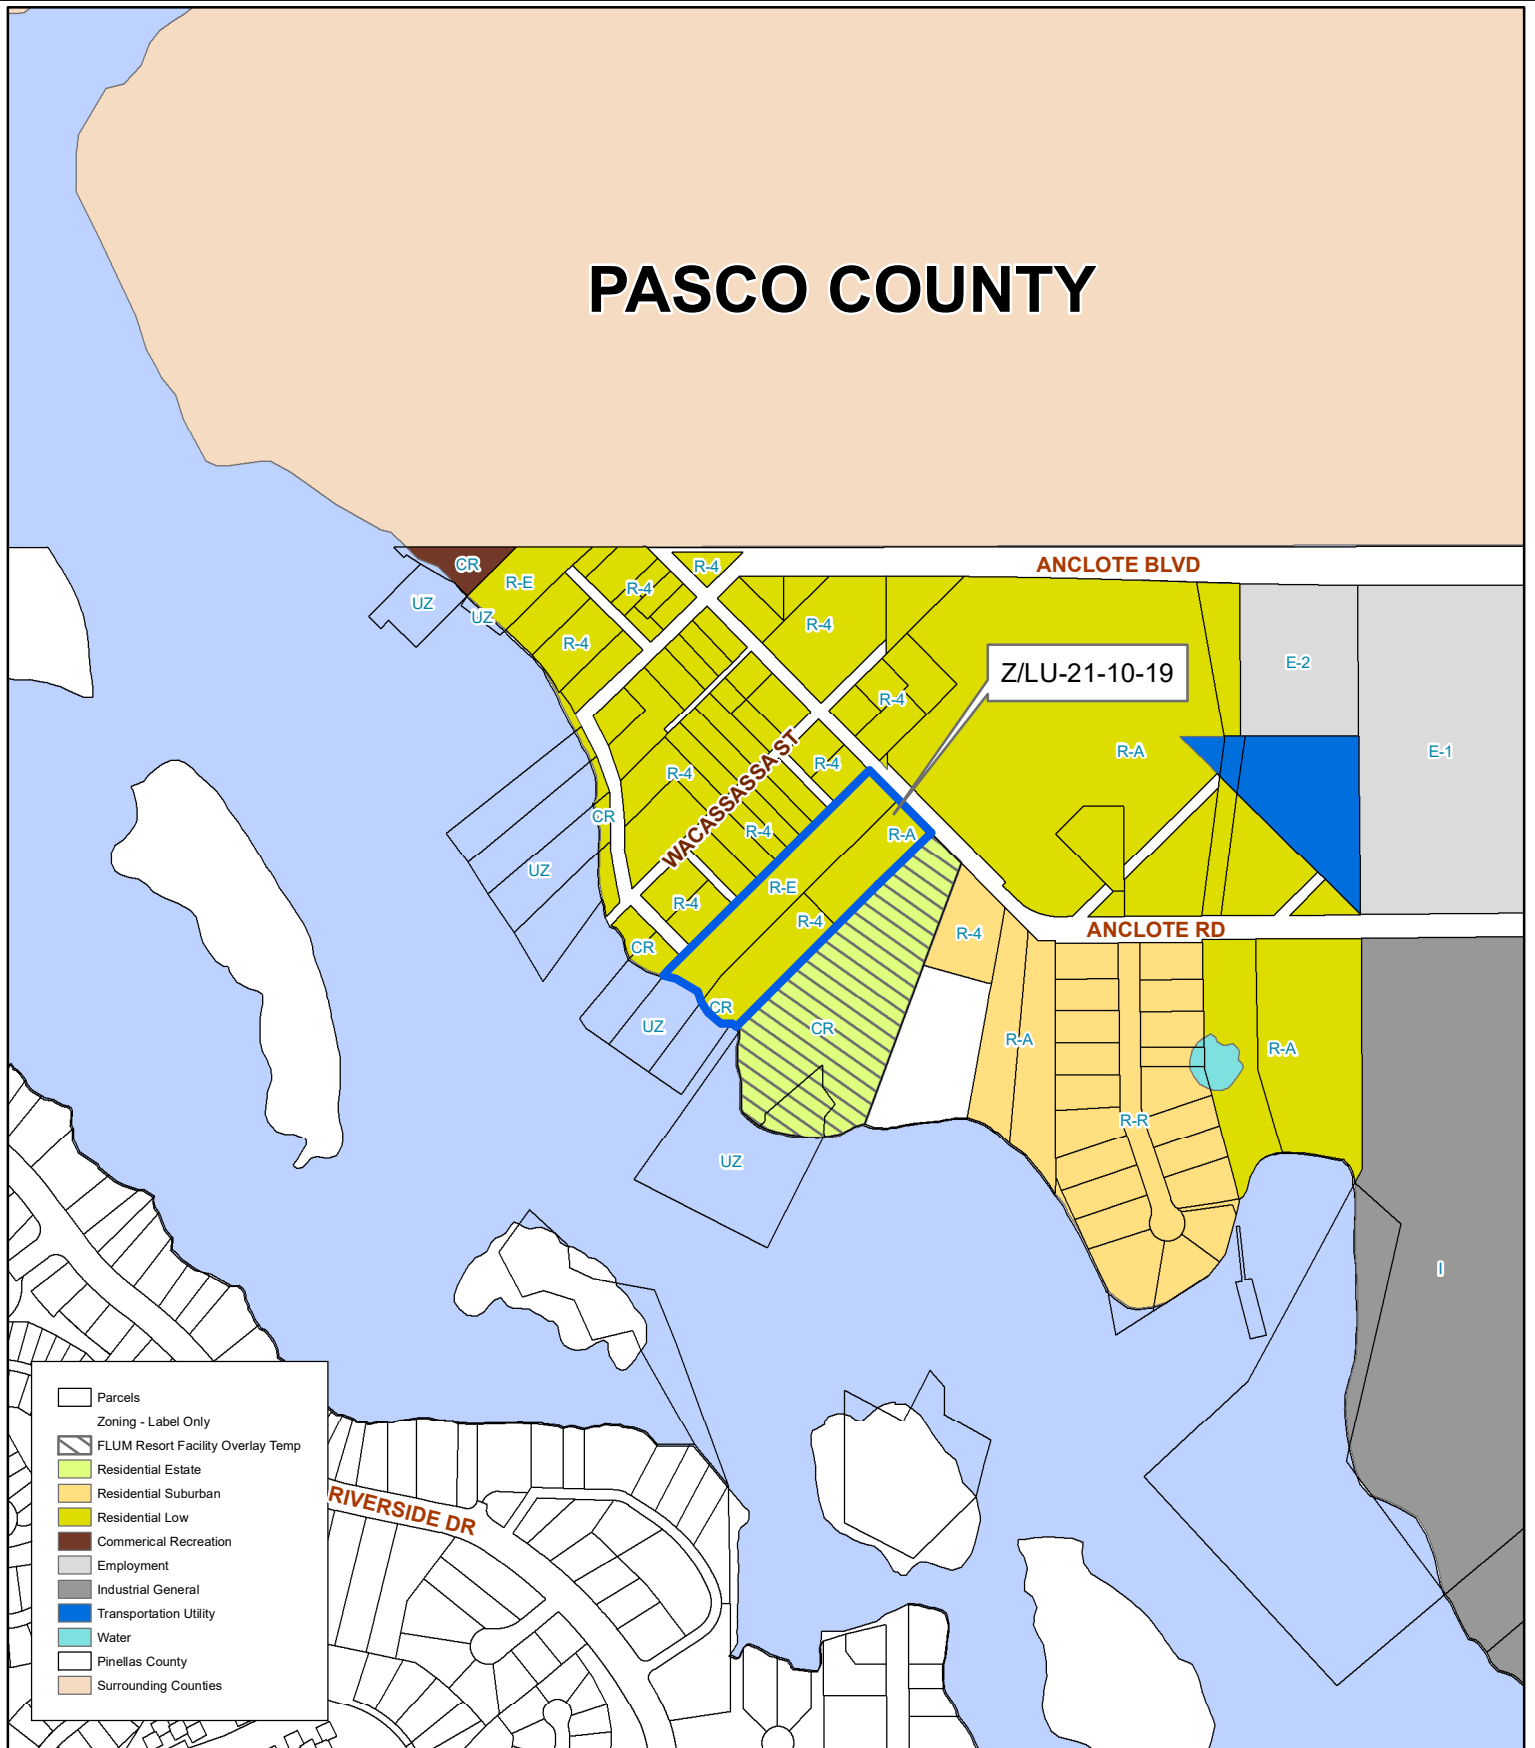

Z/LU-21-10-19

Surrounding Counties

Z/LU-21-10-19

Location Map

Zoning

From: R-E, Residential Estate & R-A, Residential Agriculture & R-4, One, Two & Three Family Residential

Land Use

To: CR, Commercial Recreation
From: Residential Low
To: Commercial Recreation

02/27/15/00954/003/0010, 0020 & 0040

Prepared by: Pinellas County Planning Department

Date: 08/28/2019

1 inch = 4.5 miles

PASCO COUNTY

Z/LU-21-10-19

Current Land Use & Zoning

Zoning

From: R-E, Residential Estate & R-A, Residential Agriculture & R-4, One, Two & Three Family Residential

To: CR, Commercial Recreation

Land Use

From: Residential Low

To: Commercial Recreation

02/27/15/00954/003/0010, 0020 & 0040

Prepared by: Pinellas County Planning Department

Date: 09/11/2019

1 inch = 0.1 miles

PASCO COUNTY

Z/LU-21-10-19
Aerial Map

Zoning From: R-E, Residential Estate & R-A, Residential Agriculture & R-4, One, Two & Three Family Residential
To: CR, Commercial Recreation
Land Use From: Residential Low
To: Commercial Recreation