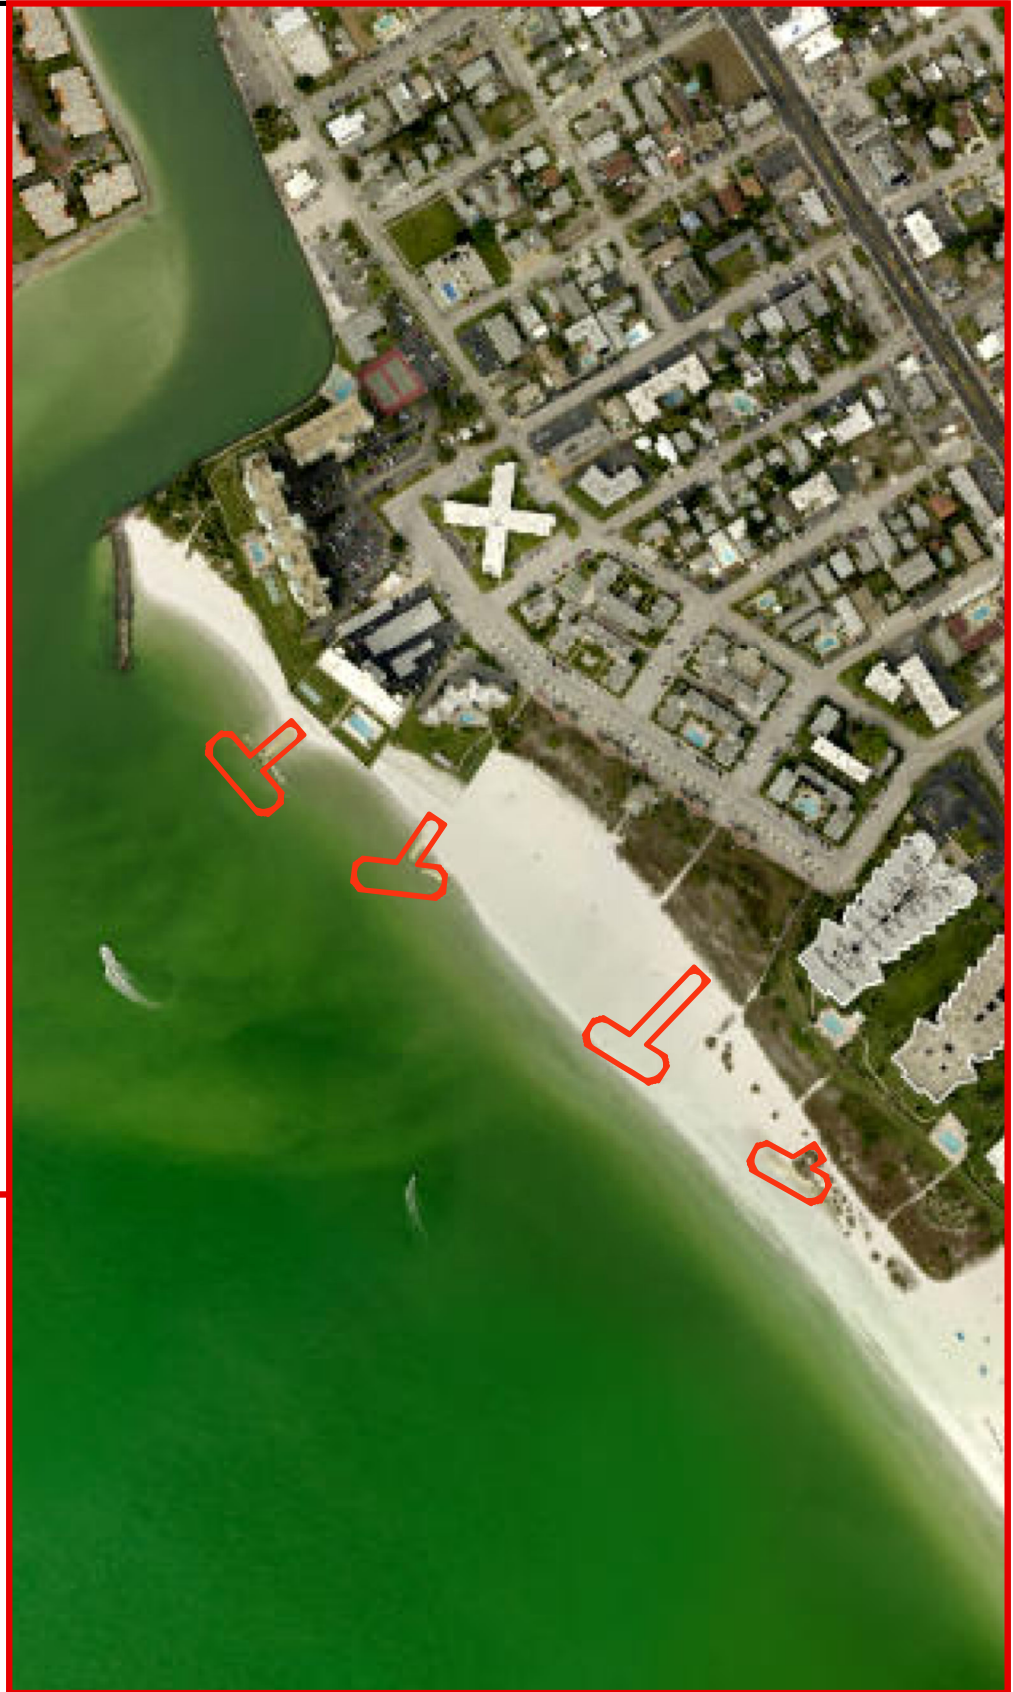

PINELLAS COUNTY MAP

**UPHAM BEACH
STABILIZATION PROJECT
PID: 000219A**

Date Saved: 10/31/2016

AERIAL DATE: 01/2016

SHEET 01 OF 01

LOCATION MAP