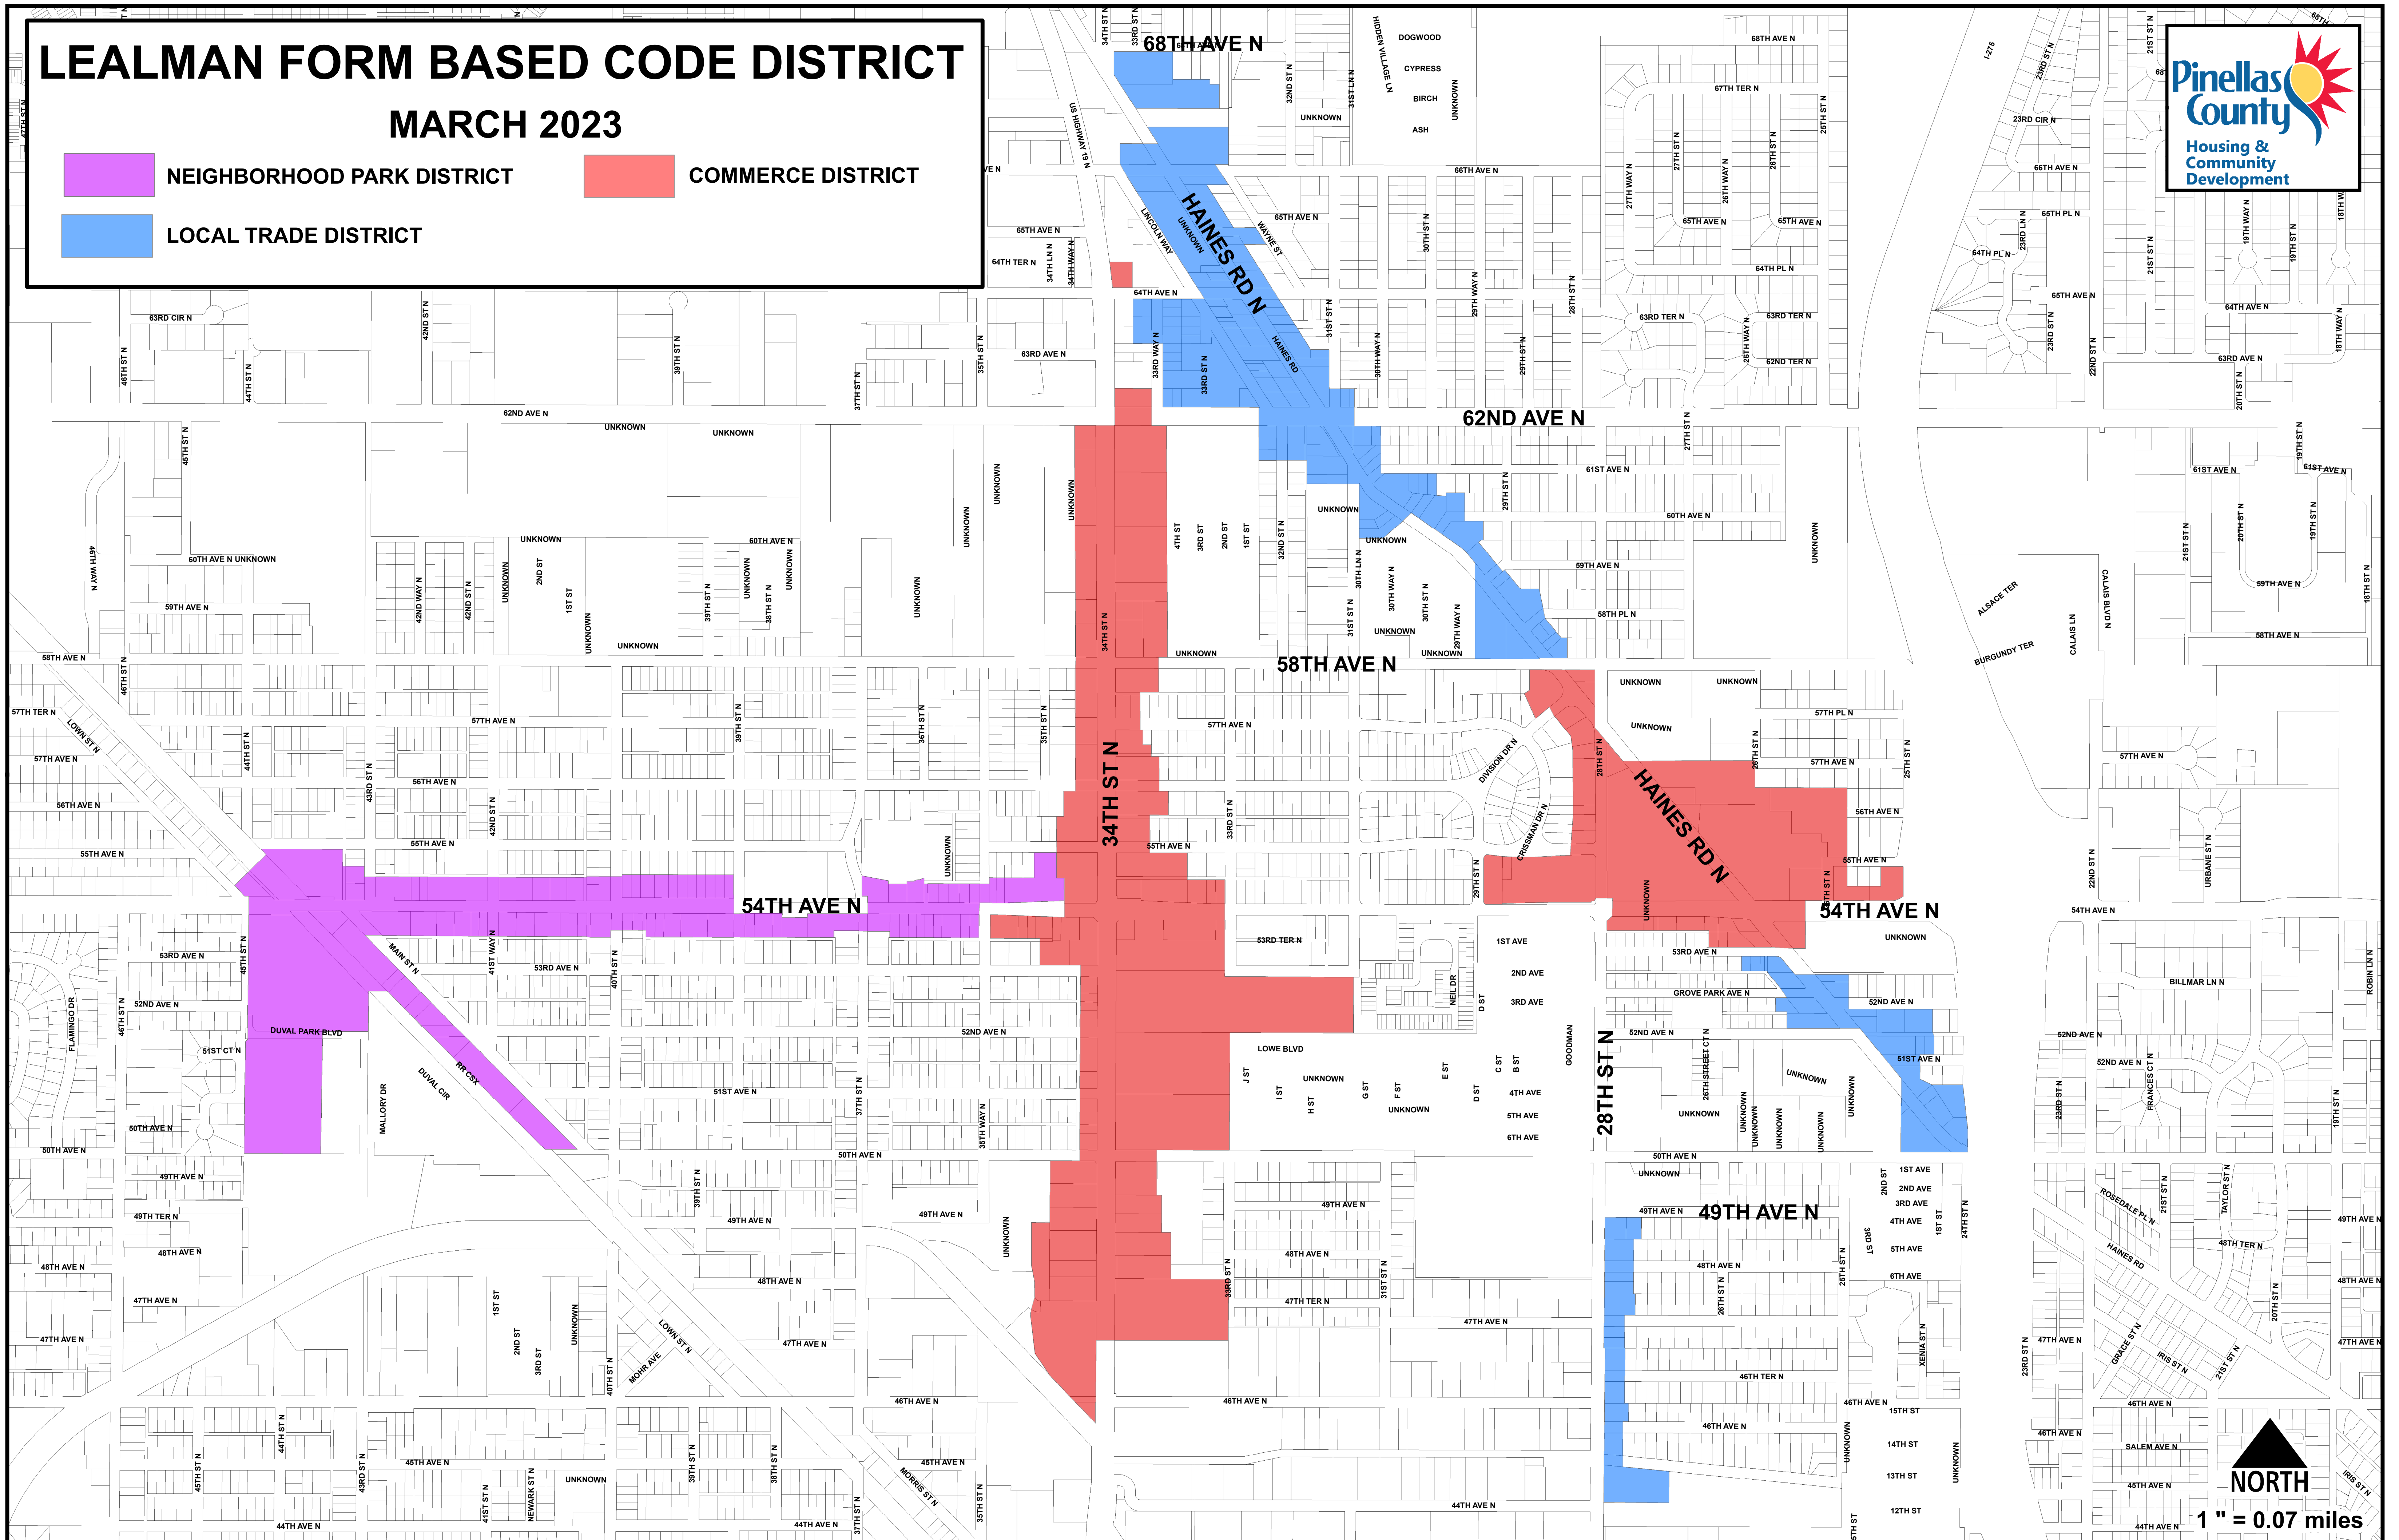

# LEALMAN FORM BASED CODE DISTRICT

MARCH 2023

NEIGHBORHOOD PARK DISTRICT

COMMERCE DISTRICT

LOCAL TRADE DISTRICT

NORTH  
1" = 0.07 miles