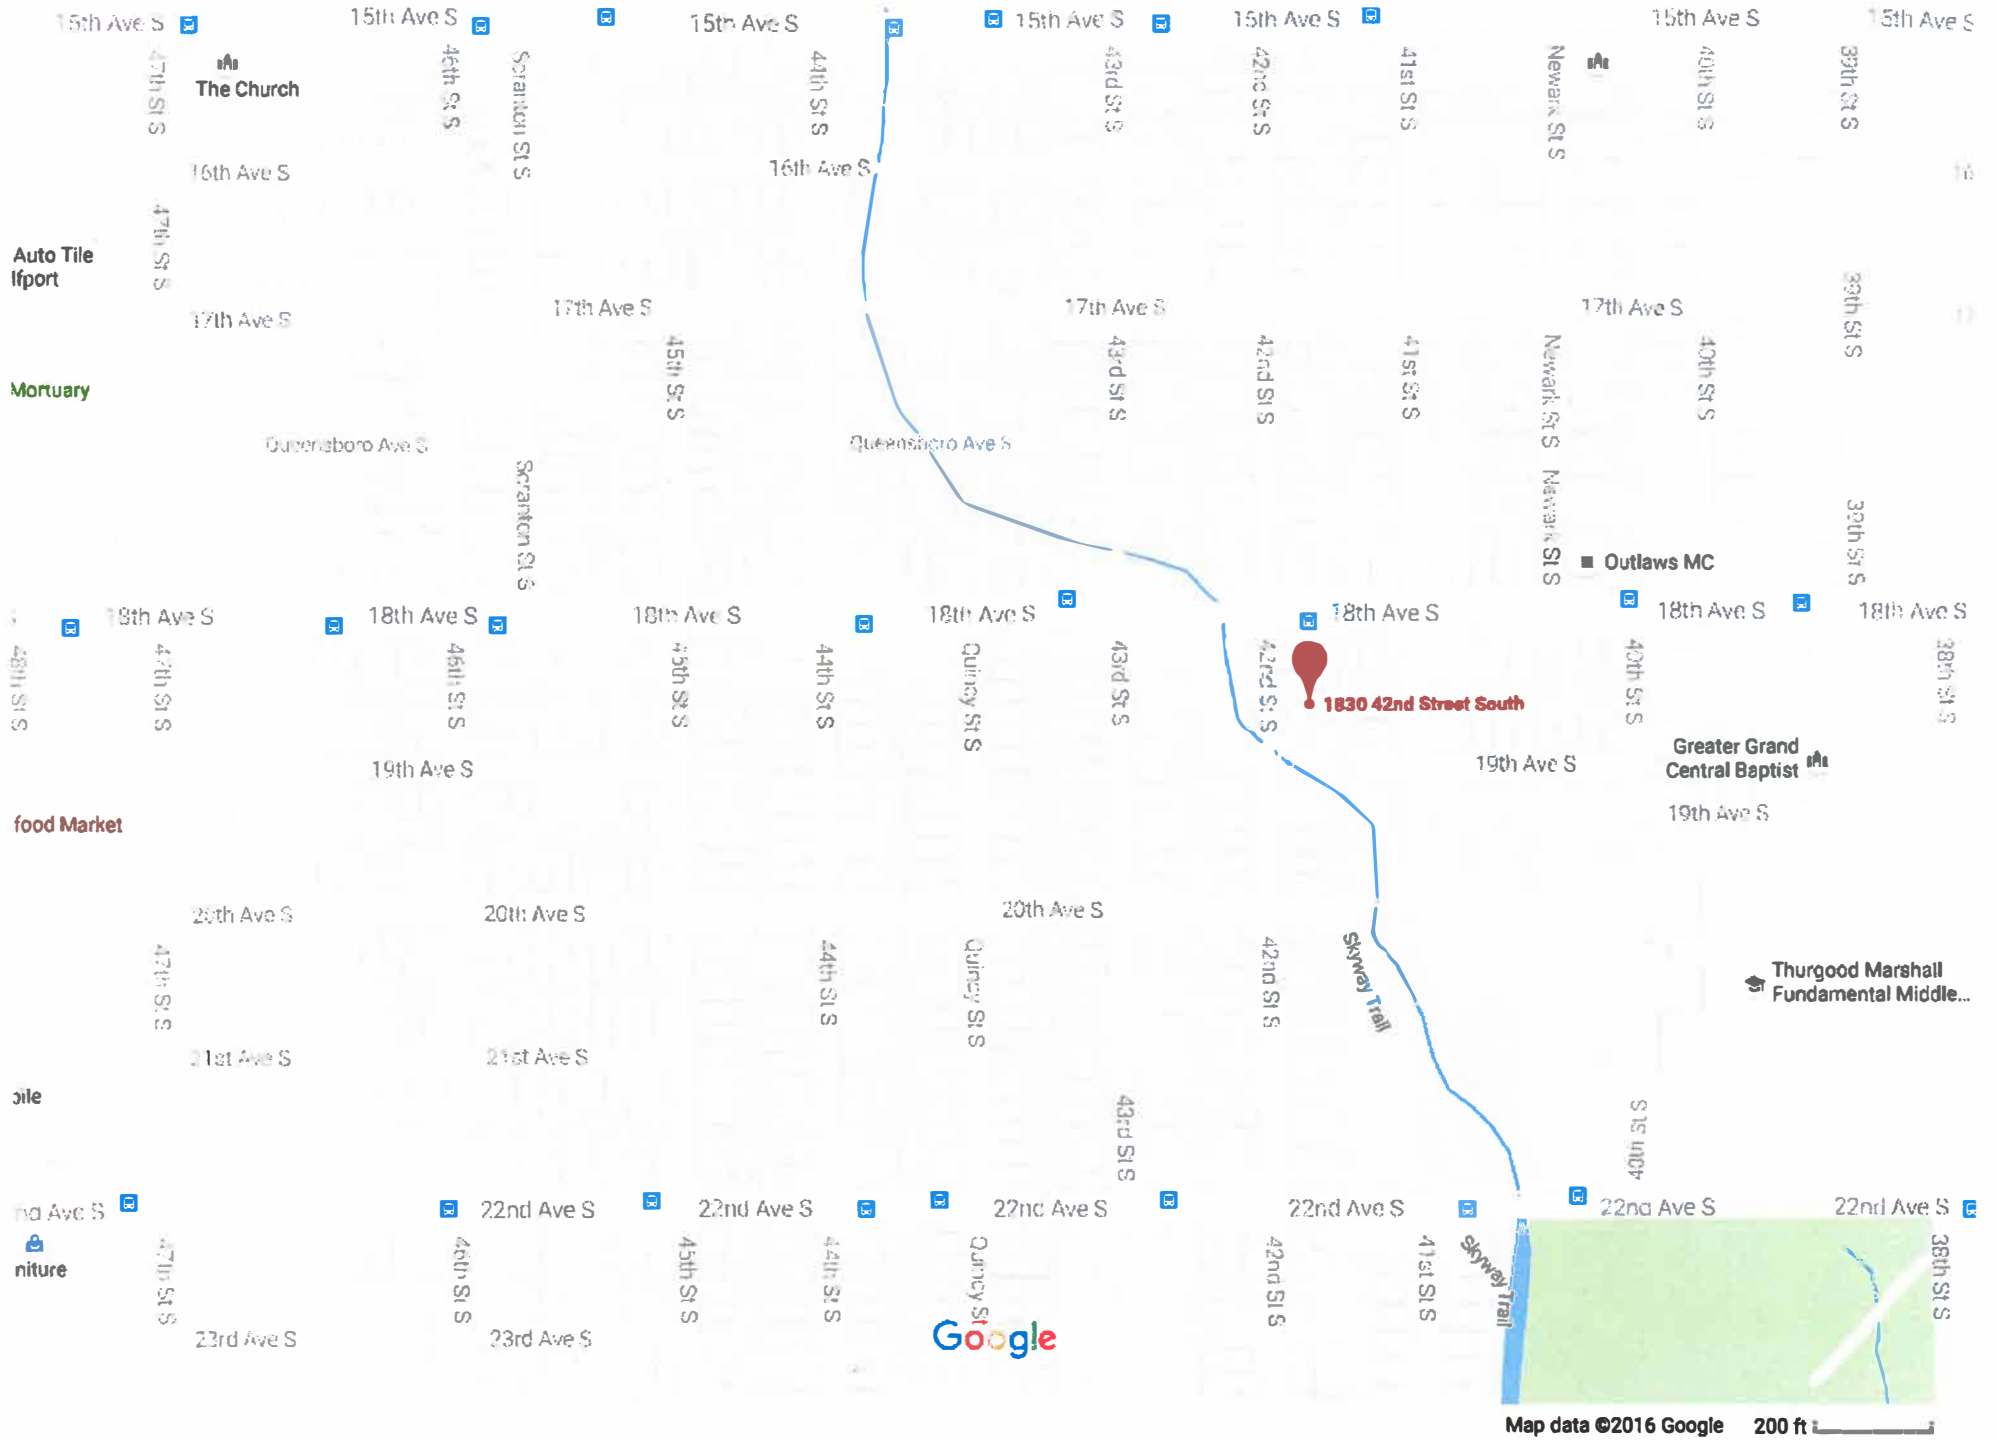

9/16/2016

1830 42nd St S - Google Maps

Map data ©2016 Google 200 ft